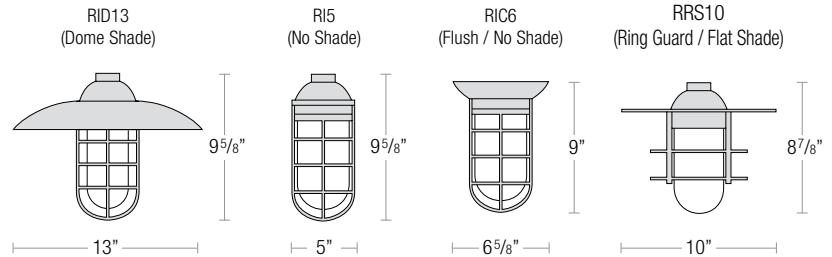

RID13MRD-CG-2 / 2A24RD

RRS10MPNA-CG-2 / 2SL23PNA

RADIAL WAVE ORDER MATRIX (EXAMPLE: RID13MRD-CG-2)

Diameter	Lamp / LED	Finish	Coastal Coating	Accessories	Mounting Type
RID13 (Dome Shade)	M (Medium Base, 100W max.)	ABL Aegean Blue	(blank) (No Coating)	-CG (Clear Glass)	-2 (½" IP)
RI5 (No Shade)	LED1227^{1,2,3} (12W LED, 2700K, 90 CRI, 844lm)	BB (Burnished Bronze)	-C (Coating)	-FG (Frosted Glass)	-B (Black Cord Pendant)
RIC6* (Flush / No Shade)	LED1230^{1,2,3} (12W LED, 3000K, 90 CRI, 861lm)	BK (Gloss Black)			-W (White Cord Pendant)
RRS10 (Ring Guard / Flat Shade)	LED1235^{1,2,3} (12W LED, 3500K, 90 CRI, 872lm)	BLU (Blue)			-F (Flush Mount)
	LED1240^{1,2,3} (12W LED, 4000K, 90 CRI, 889lm)	DVG (Dove Gray)			
	LED1827^{1,2,3} (18W LED, 2700K, 90 CRI, 1265lm)	FLG (Flannel Gray)			
	LED1830^{1,2,3} (18W LED, 3000K, 90 CRI, 1288lm)	GA (Galvanized)			
	LED1835^{1,2,3} (18W LED, 3500K, 90 CRI, 1311lm)	LG (Lime Green)			
LED1840^{1,2,3} (18W LED, 4000K, 90 CRI, 1334lm)	MB (Matte Black)	PNA (Painted Natural Aluminum)			
		MBL (Midnight Blue)			
		PNC (Painted Natural Copper)			
		RD (Red)			
		SGR (Sage Green)			
		SGW (Semi Gloss White)			
		SND (Sand)			
		SS (Satin Silver)			
		TBZ (Textured Bronze)			
		TGP (Textured Graphite)			
		TNG (Tangerine)			
		TTL (Tahitian Teal)			
		WT (Gloss White)			
		YEL (Yellow)			

* Flush mount only

1. Lamps must be specified, and are not included in shade cost
2. Lumen are raw LED value

STANDARD FINISHES

ABL (Aegean Blue)	FLG (Flannel Gray)	PNC (Painted Natural Copper)	SS (Satin Silver)	WT (Gloss White)
BB (Burnished Bronze)	LG (Lime Green)	RD (Red)	TBZ (Textured Bronze)	YEL (Yellow)
BK (Gloss Black)	MB (Matte Black)	SGR (Sage Green)	TGP (Textured Graphite)	
BLU (Blue)	MBL (Midnight Blue)	SGW (Semi Gloss White)	TNG (Tangerine)	SPECIALTY FINISHES
DVG (Dove Gray)	PNA (Painted Natural Aluminum)	SND (Sand)	TTL (Tahitian Teal)	GA (Galvanized)