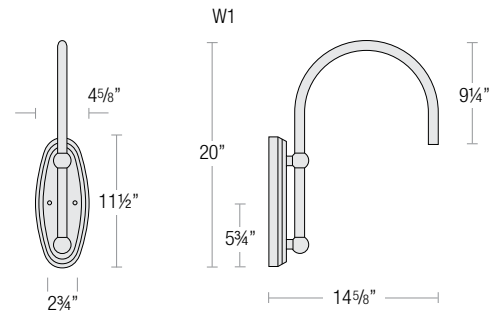

TRADITIONAL WALL MOUNT