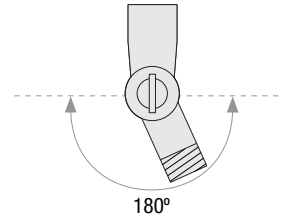

RETRO INDUSTRIAL

Aluminum Shade with Glass Options

RID13, RI5, RIC6, RRS10

PROJECT: _____

SPEC-00038   UPDATED 02/16/2021

NOTE: _____

KNUCKLE ACCESSORY ORDER MATRIX (EXAMPLE: 2KNLRD)

Pipe Size	Knuckle	Finish	Coastal Coating
2 (½" IP)	KNL (Adjustable 180° Knuckle for Arm Mounts)	ABL (Aegean Blue)	(blank) (No Coating)
		BB (Burnished Bronze)	-C (Coating)
		BK (Gloss Black)	
		BLU (Blue)	
		DVG (Dove Gray)	
		FLG (Flannel Gray)	
		GA (Galvanized)	
		LG (Lime Green)	
		MB (Matte Black)	
		MBL (Midnight Blue)	
		PNA (Painted Natural Aluminum)	
		PNC (Painted Natural Copper)	
		RD (Red)	
		SGR (Sage Green)	
		SGW (Semi Gloss White)	
		SND (Sand)	
		SS (Satin Silver)	
		TBZ (Textured Bronze)	
		TGP (Textured Graphite)	
		TNG (Tangerine)	
TTL (Tahitian Teal)			
WT (Gloss White)			
YEL (Yellow)			

KNUCKLE ACCESSORY

Adjustable knuckle for arm mounts that allow luminaire to be rotated up to 180°.

STANDARD FINISHES

ABL (Aegean Blue)	FLG (Flannel Gray)	PNC (Painted Natural Copper)	SS (Satin Silver)	WT (Gloss White)
BB (Burnished Bronze)	LG (Lime Green)	RD (Red)	TBZ (Textured Bronze)	YEL (Yellow)
BK (Gloss Black)	MB (Matte Black)	SGR (Sage Green)	TGP (Textured Graphite)	
BLU (Blue)	MBL (Midnight Blue)	SGW (Semi Gloss White)	TNG (Tangerine)	
DVG (Dove Gray)	PNA (Painted Natural Aluminum)	SND (Sand)	TTL (Tahitian Teal)	

SPECIALTY FINISHES

GA (Galvanized)