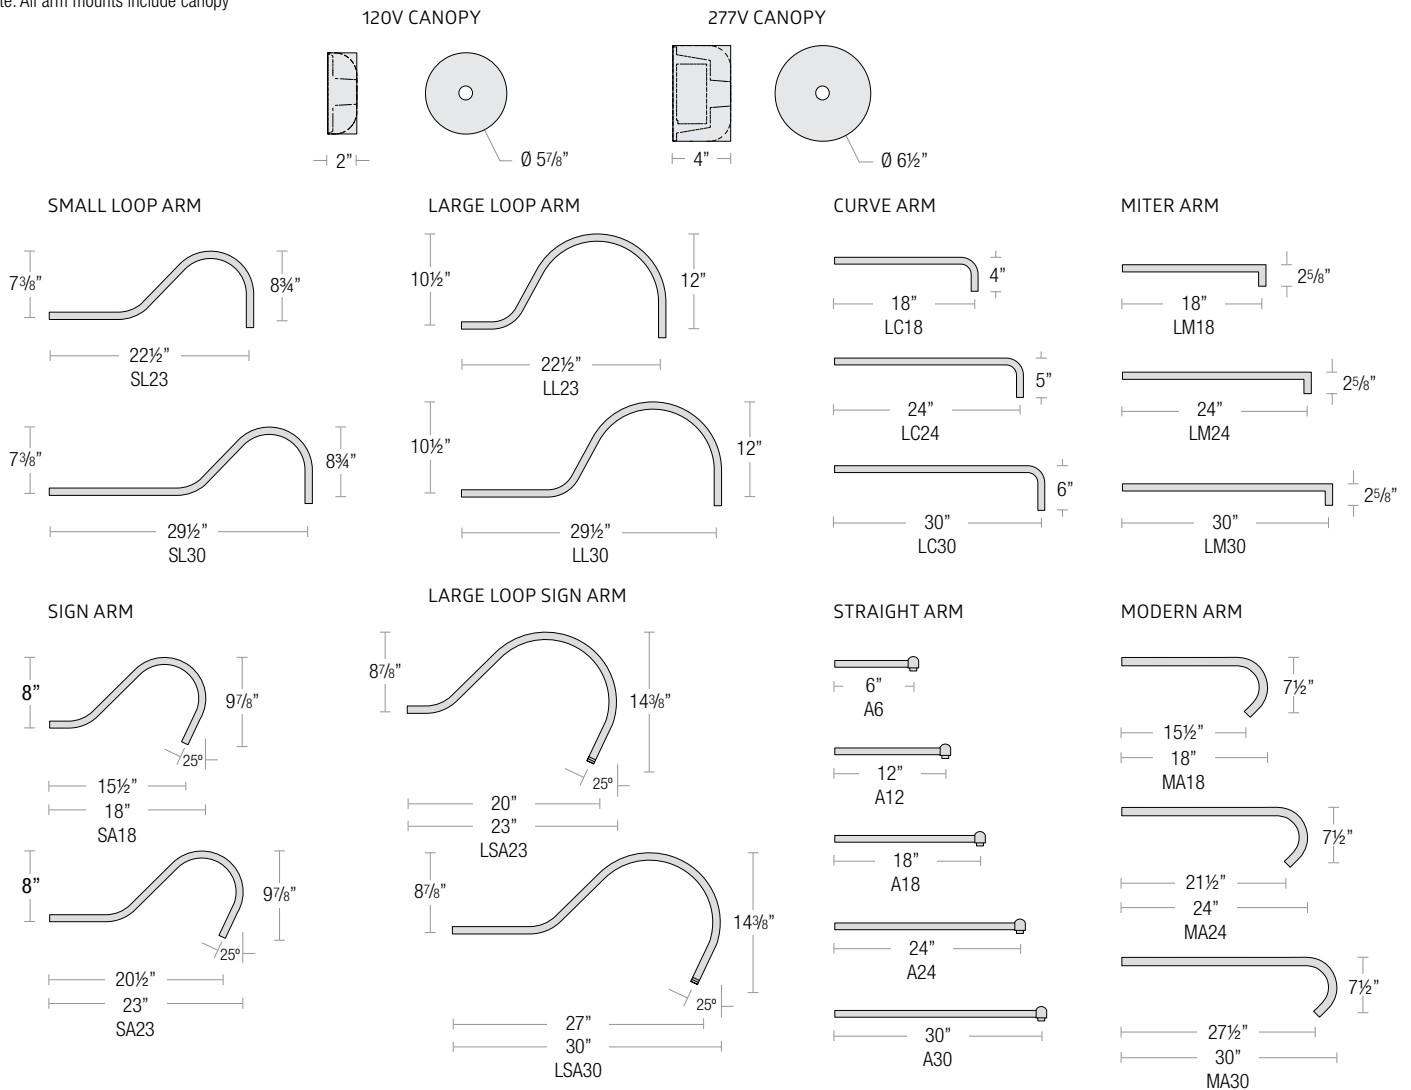

STANDARD FINISHES

- **ABL** (Aegean Blue)
- **BB** (Burnished Bronze)
- **BK** (Gloss Black)
- **BLU** (Blue)
- **DVG** (Dove Gray)
- **FLG** (Flannel Gray)
- **LG** (Lime Green)
- **MB** (Matte Black)
- **MBL** (Midnight Blue)
- **PNA** (Painted Natural Aluminum)
- **PNC** (Painted Natural Copper)
- **RD** (Red)
- **SGR** (Sage Green)
- **SGW** (Semi Gloss White)
- **SND** (Sand)
- **SS** (Satin Silver)
- **TBZ** (Textured Bronze)
- **TGP** (Textured Graphite)
- **TNG** (Tangerine)
- **TTL** (Tahitian Teal)
- **WT** (Gloss White)
- **YEL** (Yellow)

SPECIALTY FINISHES

- **GA** (Galvanized)

Note: All arm mounts include canopy