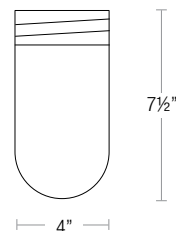

RETRO INDUSTRIAL

Aluminum Shade with Glass Options

RID13, RI5, RIC6, RRS10

SPEC-00038   UPDATED 02/16/2021

PROJECT: _____

NOTE: _____

GLASS AND GUARD OPTIONS

Optional

GLASS ENCLOSURE

- Glass is available in clear (-CG) or frosted (-FG)

-CG (Clear Glass Enclosure)

-FG (Frosted Glass Enclosure)