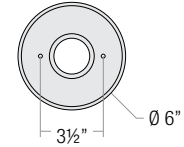

RETRO INDUSTRIAL

Aluminum Shade with Glass Options

RID13, RI5, RIC6, RRS10

SPEC-00038 UPDATED 02/16/2021

PROJECT: _____

NOTE: _____

STEM MOUNT ORDER MATRIX (EXAMPLE: 2HS18RD)

Pipe Size	Stem Length	Finish	Coastal Coating
2 (½" IP)	HS12 (12")	ABL (Aegean Blue)	(blank) (No Coating)
	HS18 (18")	BB (Burnished Bronze)	-C (Coating)
	HS24 (24")	BK (Gloss Black)	
	HS36 (36")	BLU (Blue)	
	HS48 (48")	DVG (Dove Gray)	
	HS48 (48")	FLG (Flannel Gray)	
	HS__ (Custom length from 2" up to 60")	GA (Galvanized)	
		LG (Lime Green)	
		MB (Matte Black)	
		MBL (Midnight Blue)	
		PNA (Painted Natural Aluminum)	
		PNC (Painted Natural Copper)	
		RD (Red)	
		SGR (Sage Green)	
		SGW (Semi Gloss White)	
		SND (Sand)	
	SS (Satin Silver)		
	TBZ (Textured Bronze)		
	TGP (Textured Graphite)		
	TNG (Tangerine)		
	TTL (Tahitian Teal)		
	WT (Gloss White)		
	YEL (Yellow)		

Stem mounts can be used for sloped ceiling up to 30°

Note: All stems include 2 3/8" canopy and ball swivels