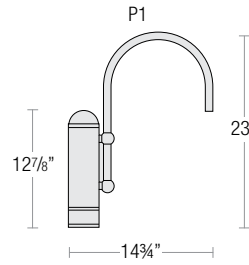

RETRO INDUSTRIAL

Aluminum Shade with Glass Options

RID13, RI5, RIC6, RRS10

PROJECT: _____

SPEC-00038

UPDATED 02/16/2021

NOTE: _____

POST / WALL MOUNT ORDER MATRIX (EXAMPLE: 2P1RD)

Pipe Size	Mount Type	Finish	Input Voltage
2 (½" IP)	P1 (Single Post Mount)	ABL (Aegean Blue)	(blank) (120V)
		BB (Burnished Bronze)	-27* (277V)
	P2 (Double Post Mount)	BK (Gloss Black)	
		BLU (Blue)	
	W1 (Traditional Wall Mount)	DVG (Dove Gray)	
		FLG (Flannel Gray)	
		GA (Galvanized)	
		LG (Lime Green)	
		MB (Matte Black)	
		MBL (Midnight Blue)	
		PNA (Painted Natural Aluminum)	
		PNC (Painted Natural Copper)	
		RD (Red)	
SGR (Sage Green)			
SGW (Semi Gloss White)			
SND (Sand)			
SS (Satin Silver)			
TBZ (Textured Bronze)			
TGP (Textured Graphite)			
TNG (Tangerine)			
TTL (Tahitian Teal)			
WT (Gloss White)			
YEL (Yellow)			

4. Post mount only

SINGLE POST MOUNT