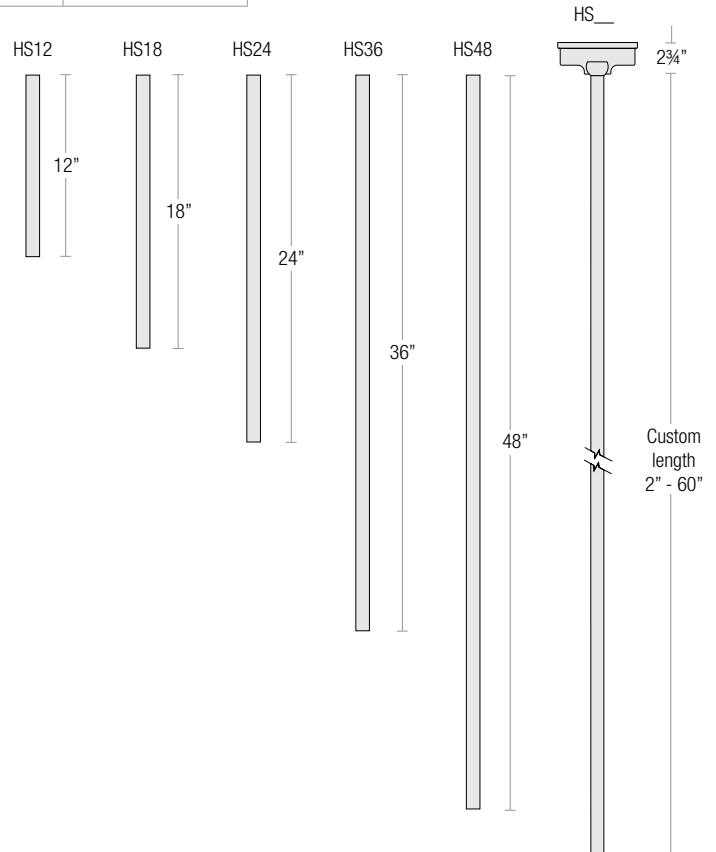

## MOUNTING

- ½" IP for arm, ceiling flush mount, stem or post mount options 9' Pendant cord available in black or white cord (includes 5" canopy with the same finish as the shade)

Stem mounts can be used for sloped ceiling up to 30°

Note: All stems include 2 3/8" canopy and ball swivels

### CEILING FLUSH MOUNT CANOPY

Note: Ceiling flush mount canopy includes 2" stem