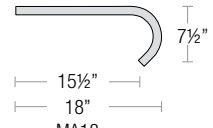

MITER ARM

SIGN ARM

LARGE LOOP SIGN ARM

STRAIGHT ARM

MODERN ARM

RADIAL WAVE

Aluminum Shade with Glass and Guard Options

RW16, RW18