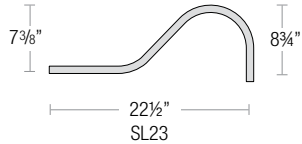

SMALL LOOP ARM