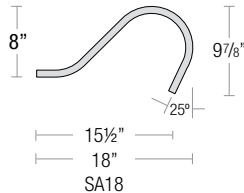

NOTE: _____

ARM MOUNT ORDER MATRIX (EXAMPLE: 2SL23BK)

Pipe Size	Arm Type	Finish	Coastal Coating	Input Voltage
2 (½" IP)	SL23 (Small Loop - 23")	ABL Aegean Blue	(blank) (No coating)	(blank) (120V)
	SL30 (Small Loop - 30")	BB (Burnished Bronze)	-C (Coating)	-27 (277V)
3 (¾" IP)	LL23 (Large Loop - 23")	BK (Gloss Black)		
	LL30 (Large Loop - 30")	BLU (Blue)		
	LC18 (Curve Arm - 18")	DVG (Dove Gray)		
	LC24 (Curve Arm - 24")	FLG (Flannel Gray)		
	LC30 (Curve Arm - 30")	GA (Galvanized)		
	LM18 (Miter Arm - 18")	LG (Lime Green)		
	LM24 (Miter Arm - 24")	MB (Matte Black)		
	LM30 (Miter Arm - 30")	MBL (Midnight Blue)		
	SA18 (Sign Arm - 18")	PNA (Painted Natural Aluminum)		
	SA23 (Sign Arm - 23")	PNC (Painted Natural Copper)		
	LSA23 (Large Loop Sign Arm - 23")	RD (Red)		
	LSA30 (Large Loop Sign Arm - 30")	SGR (Sage Green)		
	A6 (Straight Arm - 6")	SGW (Semi Gloss White)		
	A12 (Straight Arm - 12")	SND (Sand)		
	A18 (Straight Arm - 18")	SS (Satin Silver)		
	A24 (Straight Arm - 24")	TBZ (Textured Bronze)		
	A30 (Straight Arm - 30")	TGP (Textured Graphite)		
	MA18 (Modern Arm - 18")	TNG (Tangerine)		
	MA24 (Modern Arm - 24")	TTL (Tahitian Teal)		
	MA30 (Modern Arm - 30")	WT (Gloss White)		
		YEL (Yellow)		

SPECIALTY FINISHES

- **GA** (Galvanized)

Note: All arm mounts include canopy

120V CANOPY

277V CANOPY

SMALL LOOP ARM

LARGE LOOP ARM

CURVE ARM

MITER ARM

SIGN ARM

LARGE LOOP SIGN ARM

STRAIGHT ARM

MODERN ARM

RADIAL WAVE

Aluminum Shade with Glass and Guard Options

RW16, RW18