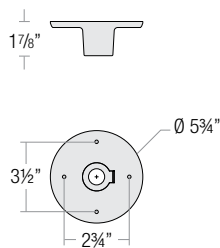

RADIAL WAVE

Aluminum Shade with Glass and Guard Options

RW16, RW18

SPEC-00036 UPDATED 02/16/2021

PROJECT: _____

NOTE: _____

STEM MOUNT ORDER MATRIX (EXAMPLE: 2HS18BK)

Pipe Size	Stem Length	Finish	Coastal Coating
2 (½" IP)	HS12 (12")	ABL (Aegean Blue)	(blank) (No Coating)
	HS18 (18")	BB (Burnished Bronze)	-C (Coating)
	HS24 (24")	BK (Gloss Black)	
	HS36 (36")	BLU (Blue)	
	HS48 (48")	DVG (Dove Gray)	
	HS__ (Custom length from 2" up to 60")	FLG (Flannel Gray)	
		GA (Galvanized)	
		LG (Lime Green)	
		MB (Matte Black)	
		MBL (Midnight Blue)	
		PNA (Painted Natural Aluminum)	
		PNC (Painted Natural Copper)	
		RD (Red)	
		SGR (Sage Green)	
		SGW (Semi Gloss White)	
		SND (Sand)	
	SS (Satin Silver)		
	TBZ (Textured Bronze)		
	TGP (Textured Graphite)		
	TNG (Tangerine)		
	TTL (Tahitian Teal)		
	WT (Gloss White)		
	YEL (Yellow)		

Stem mounts can be used for sloped ceiling up to 30°

Note: All stems include 2 3/8" canopy and ball swivels

PENDANT CANOPY

CEILING FLUSH MOUNT CANOPY

Note: Ceiling flush mount canopy includes 2" stem

STANDARD FINISHES