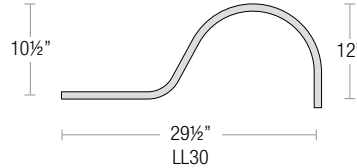

LARGE LOOP ARM