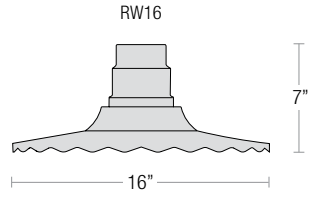

OPTIONAL ACCESSORIES

Glass, Cast Guard or Wire Cage options available

LISTING

UL listed to US and Canadian standards for wet locations

RW18MBK-CGG-2 / 2SL23BK

RADIAL WAVE ORDER MATRIX (EXAMPLE: RW18MBK-CGG-2)