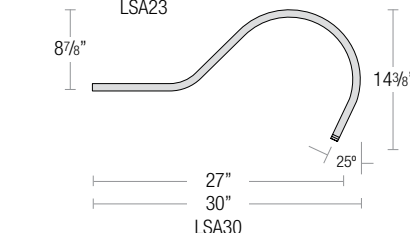

LARGE LOOP SIGN ARM

STRAIGHT ARM

MODERN ARM