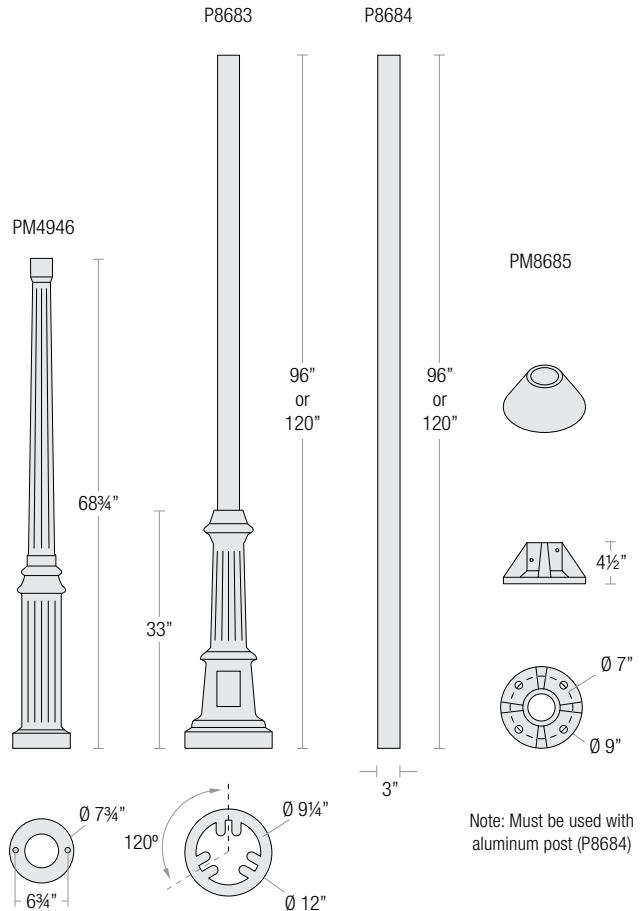

NOTE: _____

POST / WALL MOUNT ORDER MATRIX (EXAMPLE: 2W1BK)

Pipe Size	Mount Type	Finish	Input Voltage
2 (½" IP)	P1 (Single Post Mount)	ABL (Aegean Blue)	(blank) (120V)
		BB (Burnished Bronze)	-27* (277V)
	P2 (Double Post Mount)	BK (Gloss Black)	
		BLU (Blue)	
	W1 (Traditional Wall Mount)	DVG (Dove Gray)	
		FLG (Flannel Gray)	
		GA (Galvanized)	
		LG (Lime Green)	
		MB (Matte Black)	
		MBL (Midnight Blue)	
		PNA (Painted Natural Aluminum)	
		PNC (Painted Natural Copper)	
		RD (Red)	
SGR (Sage Green)			
SGW (Semi Gloss White)			
SND (Sand)			
SS (Satin Silver)			
TBZ (Textured Bronze)			
TGP (Textured Graphite)			
TNG (Tangerine)			
TTL (Tahitian Teal)			
WT (Gloss White)			
YEL (Yellow)			

4. Post mount only

SINGLE POST MOUNT

DOUBLE POST MOUNT

TRADITIONAL WALL MOUNT

POST TYPE ORDER MATRIX (EXAMPLE: P8683-96BK)

Post Type	Finish
PM4946 (Cast Aluminum Post)	ABL (Aegean Blue)
P8683-96 (Cast Aluminum Base w/ 96" Aluminum Post)	BB (Burnished Bronze)
P8683-120 (Cast Aluminum Base w/ 120" Aluminum Post)	BK (Gloss Black)
P8684-96 (96" Straight Aluminum Post)	BLU (Blue)
P8684-120 (120" Straight Aluminum Post)	DVG (Dove Gray)
P8685 (Cast Aluminum Pier Mount - must be used with straight aluminum post, P8638)	FLG (Flannel Gray)
	GA (Galvanized)
	LG (Lime Green)
	MB (Matte Black)
	MBL (Midnight Blue)
	PNA (Painted Natural Aluminum)
	PNC (Painted Natural Copper)
	RD (Red)
	SGR (Sage Green)
	SGW (Semi Gloss White)
	SND (Sand)
	SS (Satin Silver)
	TBZ (Textured Bronze)
	TGP (Textured Graphite)
	TNG (Tangerine)
	TTL (Tahitian Teal)
	WT (Gloss White)
	YEL (Yellow)