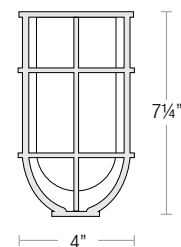

WIRE CAGE WITH GLASS ENCLOSURE

- Wire cage can be specified in all standard and specialized finishes, and will match shade finish unless otherwise specified (Note: For galvanized shade finishes, wire cage is finished in Painted Natural Aluminum)
- Glass is available in clear (-CGWC) or frosted (-FGWC)
- See fixture pages for availability

-CGWC (Clear Glass w/ Wire Cage)

-FGWC (Frosted Glass w/ Wire Cage)