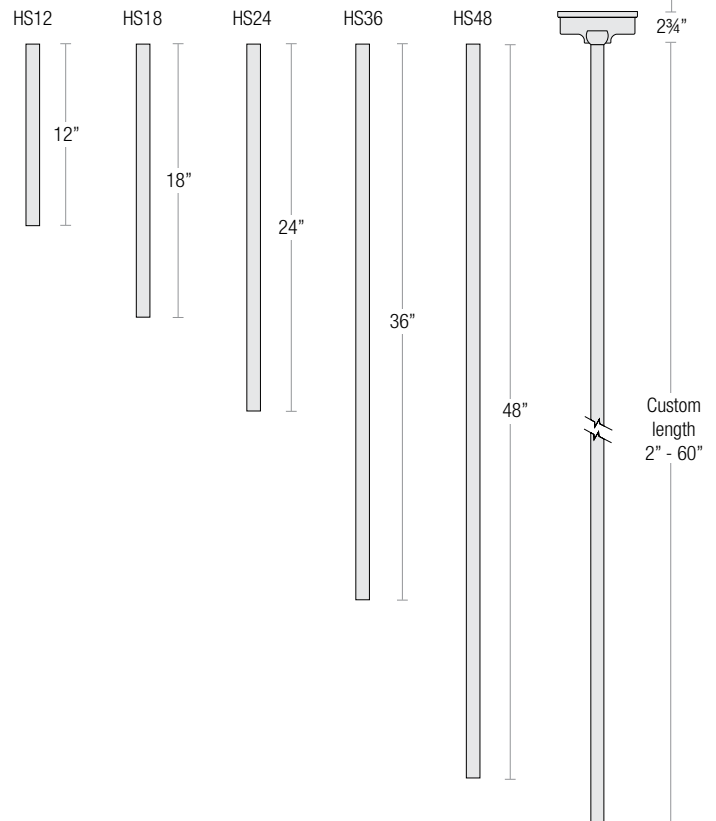

RADIAL WAVE

Aluminum Shade with Glass and Guard Options

RW16, RW18

SPEC-00036 UPDATED 02/16/2021

PROJECT: _____

NOTE: _____

STEM MOUNT ORDER MATRIX (EXAMPLE: 2HS18BK)

Pipe Size	Stem Length	Finish	Coastal Coating
2 (½" IP)	HS12 (12")	ABL (Aegean Blue)	(blank) (No Coating)
	HS18 (18")	BB (Burnished Bronze)	-C (Coating)
	HS24 (24")	BK (Gloss Black)	
	HS36 (36")	BLU (Blue)	
	HS48 (48")	DVG (Dove Gray)	
	HS__ (Custom length from 2" up to 60")	FLG (Flannel Gray)	
		GA (Galvanized)	
		LG (Lime Green)	
		MB (Matte Black)	
		MBL (Midnight Blue)	
		PNA (Painted Natural Aluminum)	
		PNC (Painted Natural Copper)	
		RD (Red)	
		SGR (Sage Green)	
		SGW (Semi Gloss White)	
		SND (Sand)	
	SS (Satin Silver)		
	TBZ (Textured Bronze)		
	TGP (Textured Graphite)		
	TNG (Tangerine)		
	TTL (Tahitian Teal)		
	WT (Gloss White)		
	YEL (Yellow)		

Stem mounts can be used for sloped ceiling up to 30°

Note: All stems include 2 3/8" canopy and ball swivels

PENDANT CANOPY

CEILING FLUSH MOUNT CANOPY

Note: Ceiling flush mount canopy includes 2" stem

STANDARD FINISHES