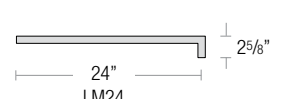

RADIAL WAVE

Aluminum Shade with Glass and Guard Options

RW16, RW18

SPEC-00036

UPDATED 02/16/2021

PROJECT: _____

NOTE: _____

ARM MOUNT ORDER MATRIX (EXAMPLE: 2SL23BK)

Pipe Size	Arm Type	Finish	Coastal Coating	Input Voltage
2 (½" IP)	SL23 (Small Loop - 23")	ABL Aegean Blue	(blank) (No coating)	(blank) (120V)
	SL30 (Small Loop - 30")	BB (Burnished Bronze)	-C (Coating)	-27 (277V)
3 (¾" IP)	LL23 (Large Loop - 23")	BK (Gloss Black)		
	LL30 (Large Loop - 30")	BLU (Blue)		
	LC18 (Curve Arm - 18")	DVG (Dove Gray)		
	LC24 (Curve Arm - 24")	FLG (Flannel Gray)		
	LC30 (Curve Arm - 30")	GA (Galvanized)		
	LM18 (Miter Arm - 18")	LG (Lime Green)		
	LM24 (Miter Arm - 24")	MB (Matte Black)		
	LM30 (Miter Arm - 30")	MBL (Midnight Blue)		
	SA18 (Sign Arm - 18")	PNA (Painted Natural Aluminum)		
	SA23 (Sign Arm - 23")	PNC (Painted Natural Copper)		
	LSA23 (Large Loop Sign Arm - 23")	RD (Red)		
	LSA30 (Large Loop Sign Arm - 30")	SGR (Sage Green)		
	A6 (Straight Arm - 6")	SGW (Semi Gloss White)		
	A12 (Straight Arm - 12")	SND (Sand)		
	A18 (Straight Arm - 18")	SS (Satin Silver)		
	A24 (Straight Arm - 24")	TBZ (Textured Bronze)		
	A30 (Straight Arm - 30")	TGP (Textured Graphite)		
	MA18 (Modern Arm - 18")	TNG (Tangerine)		
	MA24 (Modern Arm - 24")	TTL (Tahitian Teal)		
	MA30 (Modern Arm - 30")	WT (Gloss White)		
		YEL (Yellow)		

STANDARD FINISHES

- **ABL** (Aegean Blue)
- **RD** (Red)
- **BB** (Burnished Bronze)
- **SGR** (Sage Green)
- **BK** (Gloss Black)
- **SGW** (Semi Gloss White)
- **BLU** (Blue)
- **SND** (Sand)
- **DVG** (Dove Gray)
- **SS** (Satin Silver)
- **FLG** (Flannel Gray)
- **TBZ** (Textured Bronze)
- **LG** (Lime Green)
- **TGP** (Textured Graphite)
- **MB** (Matte Black)
- **TNG** (Tangerine)
- **MBL** (Midnight Blue)
- **TTL** (Tahitian Teal)
- **PNA** (Painted Natural Aluminum)
- **WT** (Gloss White)
- **PNC** (Painted Natural Copper)
- **YEL** (Yellow)

SPECIALTY FINISHES

- **GA** (Galvanized)

Note: All arm mounts include canopy

120V CANOPY

277V CANOPY