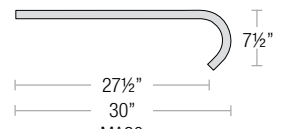

MITER ARM

SIGN ARM

LARGE LOOP SIGN ARM

STRAIGHT ARM

MODERN ARM

RADIAL WAVE

Aluminum Shade with Glass and Guard Options

RW16, RW18