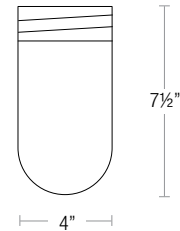

RADIAL WAVE

Aluminum Shade with Glass and Guard Options

RW16, RW18

SPEC-00036   UPDATED 02/16/2021

PROJECT: _____

NOTE: _____

GLASS AND GUARD OPTIONS

Optional

GLASS ENCLOSURE

- Glass is available in clear (-CG) or frosted (-FG)

-CG (Clear Glass Enclosure)

-FG (Frosted Glass Enclosure)