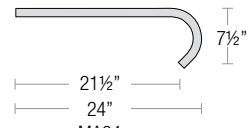

MITER ARM

SIGN ARM

LARGE LOOP SIGN ARM

STRAIGHT ARM

MODERN ARM

RADIAL WAVE

Aluminum Shade with Glass and Guard Options

RW16, RW18