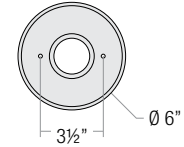

RADIAL WAVE

Aluminum Shade with Glass and Guard Options

RW16, RW18

SPEC-00036 UPDATED 02/16/2021

PROJECT: _____

NOTE: _____

STEM MOUNT ORDER MATRIX (EXAMPLE: 2HS18BK)

Pipe Size	Stem Length	Finish	Coastal Coating
2 (½" IP)	HS12 (12")	ABL (Aegean Blue)	(blank) (No Coating)
	HS18 (18")	BB (Burnished Bronze)	-C (Coating)
	HS24 (24")	BK (Gloss Black)	
	HS36 (36")	BLU (Blue)	
	HS48 (48")	DVG (Dove Gray)	
	HS__ (Custom length from 2" up to 60")	FLG (Flannel Gray)	
		GA (Galvanized)	
		LG (Lime Green)	
		MB (Matte Black)	
		MBL (Midnight Blue)	
		PNA (Painted Natural Aluminum)	
		PNC (Painted Natural Copper)	
		RD (Red)	
		SGR (Sage Green)	
		SGW (Semi Gloss White)	
		SND (Sand)	
	SS (Satin Silver)		
	TBZ (Textured Bronze)		
	TGP (Textured Graphite)		
	TNG (Tangerine)		
	TTL (Tahitian Teal)		
	WT (Gloss White)		
	YEL (Yellow)		

Stem mounts can be used for sloped ceiling up to 30°

Note: All stems include 2 3/8" canopy and ball swivels