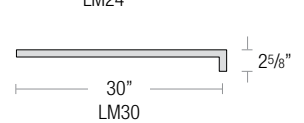

RADIAL WAVE

Aluminum Shade with Glass and Guard Options

RW16, RW18

SPEC-00036

UPDATED 02/16/2021

PROJECT: _____

NOTE: _____

ARM MOUNT ORDER MATRIX (EXAMPLE: 2SL23BK)

Pipe Size	Arm Type	Finish	Coastal Coating	Input Voltage
2 (½" IP)	SL23 (Small Loop - 23")	ABL Aegean Blue	(blank) (No coating)	(blank) (120V)
	SL30 (Small Loop - 30")	BB (Burnished Bronze)	-C (Coating)	-27 (277V)
3 (¾" IP)	LL23 (Large Loop - 23")	BK (Gloss Black)		
	LL30 (Large Loop - 30")	BLU (Blue)		
	LC18 (Curve Arm - 18")	DVG (Dove Gray)		
	LC24 (Curve Arm - 24")	FLG (Flannel Gray)		
	LC30 (Curve Arm - 30")	GA (Galvanized)		
	LM18 (Miter Arm - 18")	LG (Lime Green)		
	LM24 (Miter Arm - 24")	MB (Matte Black)		
	LM30 (Miter Arm - 30")	MBL (Midnight Blue)		
	SA18 (Sign Arm - 18")	PNA (Painted Natural Aluminum)		
	SA23 (Sign Arm - 23")	PNC (Painted Natural Copper)		
	LSA23 (Large Loop Sign Arm - 23")	RD (Red)		
	LSA30 (Large Loop Sign Arm - 30")	SGR (Sage Green)		
	A6 (Straight Arm - 6")	SGW (Semi Gloss White)		
	A12 (Straight Arm - 12")	SND (Sand)		
	A18 (Straight Arm - 18")	SS (Satin Silver)		
	A24 (Straight Arm - 24")	TBZ (Textured Bronze)		
	A30 (Straight Arm - 30")	TGP (Textured Graphite)		
	MA18 (Modern Arm - 18")	TNG (Tangerine)		
	MA24 (Modern Arm - 24")	TTL (Tahitian Teal)		
	MA30 (Modern Arm - 30")	WT (Gloss White)		
		YEL (Yellow)		

STANDARD FINISHES

- **ABL** (Aegean Blue)
- **RD** (Red)
- **BB** (Burnished Bronze)
- **SGR** (Sage Green)
- **BK** (Gloss Black)
- **SGW** (Semi Gloss White)
- **BLU** (Blue)
- **SND** (Sand)
- **DVG** (Dove Gray)
- **SS** (Satin Silver)
- **FLG** (Flannel Gray)
- **TBZ** (Textured Bronze)
- **LG** (Lime Green)
- **TGP** (Textured Graphite)
- **MB** (Matte Black)
- **TNG** (Tangerine)
- **MBL** (Midnight Blue)
- **TTL** (Tahitian Teal)
- **PNA** (Painted Natural Aluminum)
- **WT** (Gloss White)
- **PNC** (Painted Natural Copper)
- **YEL** (Yellow)

SPECIALTY FINISHES

- **GA** (Galvanized)

Note: All arm mounts include canopy

120V CANOPY

277V CANOPY