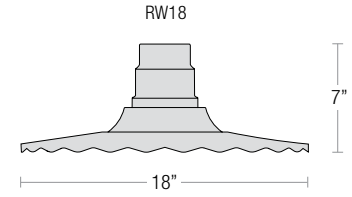

RADIAL WAVE ORDER MATRIX (EXAMPLE: RW18MBK-CGG-2)

Diameter	Lamp / LED	Finish	Coastal Coating	Accessories	Mounting Type
RW16 (16")	M (Medium Base, 100W max.)	ABL Aegean Blue	(blank) (No Coating)	(blank) (No Accessories)	-2 (½" IP)
RW18 (18")	LED1227^{1,2,3} (12W LED, 2700K, 90 CRI, 844lm)	BB (Burnished Bronze)	-C (Coating)	-CG (Clear Glass)	-3 (¾" IP)
	LED1230^{1,2,3} (12W LED, 3000K, 90 CRI, 861lm)	BK (Gloss Black)		-FG (Frosted Glass)	-B (Black Cord Pendant)
	LED1235^{1,2,3} (12W LED, 3500K, 90 CRI, 872lm)	BLU (Blue)		-CGG (Clear Glass w/ Cast Guard)	-W (White Cord Pendant)
	LED1240^{1,2,3} (12W LED, 4000K, 90 CRI, 889lm)	DVG (Dove Gray)		-FGG (Frosted Glass w/ Cast Guard)	-F (Flush Mount)
	LED1827^{1,2,3} (18W LED, 2700K, 90 CRI, 1265lm)	FLG (Flannel Gray)			
	LED1830^{1,2,3} (18W LED, 3000K, 90 CRI, 1288lm)	GA (Galvanized)			
	LED1835^{1,2,3} (18W LED, 3500K, 90 CRI, 1311lm)	LG (Lime Green)			
	LED1840^{1,2,3} (18W LED, 4000K, 90 CRI, 1334lm)	LG (Lime Green)			
		MB (Matte Black)			
		MBL (Midnight Blue)			
		PNA (Painted Natural Aluminum)			
		PNC (Painted Natural Copper)			
		RD (Red)			
		SGR (Sage Green)			
		SGW (Semi Gloss White)			
		SND (Sand)			
		SS (Satin Silver)			
		TBZ (Textured Bronze)			
		TGP (Textured Graphite)			
		TNG (Tangerine)			
		TTL (Tahitian Teal)			
		WT (Gloss White)			
		YEL (Yellow)			

1. Lamps must be specified, and are not included in shade cost
2. Glass enclosure must be specified
3. Lumen are raw LED value

STANDARD FINISHES

ABL (Aegean Blue)	FLG (Flannel Gray)	PNC (Painted Natural Copper)	SS (Satin Silver)	WT (Gloss White)
BB (Burnished Bronze)	LG (Lime Green)	RD (Red)	TBZ (Textured Bronze)	YEL (Yellow)
BK (Gloss Black)	MB (Matte Black)	SGR (Sage Green)	TGP (Textured Graphite)	
BLU (Blue)	MBL (Midnight Blue)	SGW (Semi Gloss White)	TNG (Tangerine)	SPECIALTY FINISHES
DVG (Dove Gray)	PNA (Painted Natural Aluminum)	SND (Sand)	TTL (Tahitian Teal)	GA (Galvanized)