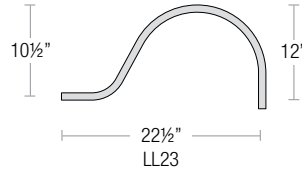

LARGE LOOP ARM