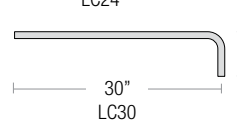

RADIAL WAVE

Aluminum Shade with Glass and Guard Options

RW16, RW18

SPEC-00036

UPDATED 02/16/2021

PROJECT: _____

NOTE: _____

ARM MOUNT ORDER MATRIX (EXAMPLE: 2SL23BK)

Pipe Size	Arm Type	Finish	Coastal Coating	Input Voltage
2 (½" IP)	SL23 (Small Loop - 23")	ABL Aegean Blue	(blank) (No coating)	(blank) (120V)
	SL30 (Small Loop - 30")	BB (Burnished Bronze)	-C (Coating)	-27 (277V)
3 (¾" IP)	LL23 (Large Loop - 23")	BK (Gloss Black)		
	LL30 (Large Loop - 30")	BLU (Blue)		
	LC18 (Curve Arm - 18")	DVG (Dove Gray)		
	LC24 (Curve Arm - 24")	FLG (Flannel Gray)		
	LC30 (Curve Arm - 30")	GA (Galvanized)		
	LM18 (Miter Arm - 18")	LG (Lime Green)		
	LM24 (Miter Arm - 24")	MB (Matte Black)		
	LM30 (Miter Arm - 30")	MBL (Midnight Blue)		
	SA18 (Sign Arm - 18")	PNA (Painted Natural Aluminum)		
	SA23 (Sign Arm - 23")	PNC (Painted Natural Copper)		
	LSA23 (Large Loop Sign Arm - 23")	RD (Red)		
	LSA30 (Large Loop Sign Arm - 30")	SGR (Sage Green)		
	A6 (Straight Arm - 6")	SGW (Semi Gloss White)		
	A12 (Straight Arm - 12")	SND (Sand)		
	A18 (Straight Arm - 18")	SS (Satin Silver)		
	A24 (Straight Arm - 24")	TBZ (Textured Bronze)		
	A30 (Straight Arm - 30")	TGP (Textured Graphite)		
	MA18 (Modern Arm - 18")	TNG (Tangerine)		
	MA24 (Modern Arm - 24")	TTL (Tahitian Teal)		
	MA30 (Modern Arm - 30")	WT (Gloss White)		
		YEL (Yellow)		

STANDARD FINISHES

- **ABL** (Aegean Blue)
- **RD** (Red)
- **BB** (Burnished Bronze)
- **SGR** (Sage Green)
- **BK** (Gloss Black)
- **SGW** (Semi Gloss White)
- **BLU** (Blue)
- **SND** (Sand)
- **DVG** (Dove Gray)
- **SS** (Satin Silver)
- **FLG** (Flannel Gray)
- **TBZ** (Textured Bronze)
- **LG** (Lime Green)
- **TGP** (Textured Graphite)
- **MB** (Matte Black)
- **TNG** (Tangerine)
- **MBL** (Midnight Blue)
- **TTL** (Tahitian Teal)
- **PNA** (Painted Natural Aluminum)
- **WT** (Gloss White)
- **PNC** (Painted Natural Copper)
- **YEL** (Yellow)

SPECIALTY FINISHES

- **GA** (Galvanized)

Note: All arm mounts include canopy

120V CANOPY

277V CANOPY