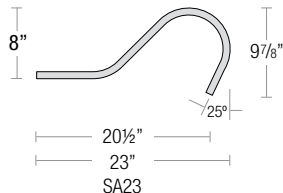

RADIAL WAVE

Aluminum Shade with Glass and Guard Options

RW16, RW18

SPEC-00036

UPDATED 02/16/2021

PROJECT: _____

NOTE: _____

ARM MOUNT ORDER MATRIX (EXAMPLE: 2SL23BK)

Pipe Size	Arm Type	Finish	Coastal Coating	Input Voltage
2 (½" IP)	SL23 (Small Loop - 23")	ABL Aegean Blue	(blank) (No coating)	(blank) (120V)
	SL30 (Small Loop - 30")	BB (Burnished Bronze)	-C (Coating)	-27 (277V)
3 (¾" IP)	LL23 (Large Loop - 23")	BK (Gloss Black)		
	LL30 (Large Loop - 30")	BLU (Blue)		
	LC18 (Curve Arm - 18")	DVG (Dove Gray)		
	LC24 (Curve Arm - 24")	FLG (Flannel Gray)		
	LC30 (Curve Arm - 30")	GA (Galvanized)		
	LM18 (Miter Arm - 18")	LG (Lime Green)		
	LM24 (Miter Arm - 24")	MB (Matte Black)		
	LM30 (Miter Arm - 30")	MBL (Midnight Blue)		
	SA18 (Sign Arm - 18")	PNA (Painted Natural Aluminum)		
	SA23 (Sign Arm - 23")	PNC (Painted Natural Copper)		
	LSA23 (Large Loop Sign Arm - 23")	RD (Red)		
	LSA30 (Large Loop Sign Arm - 30")	SGR (Sage Green)		
	A6 (Straight Arm - 6")	SGW (Semi Gloss White)		
	A12 (Straight Arm - 12")	SND (Sand)		
	A18 (Straight Arm - 18")	SS (Satin Silver)		
	A24 (Straight Arm - 24")	TBZ (Textured Bronze)		
	A30 (Straight Arm - 30")	TGP (Textured Graphite)		
	MA18 (Modern Arm - 18")	TNG (Tangerine)		
	MA24 (Modern Arm - 24")	TTL (Tahitian Teal)		
	MA30 (Modern Arm - 30")	WT (Gloss White)		
		YEL (Yellow)		

STANDARD FINISHES

- **ABL** (Aegean Blue)
- **RD** (Red)
- **BB** (Burnished Bronze)
- **SGR** (Sage Green)
- **BK** (Gloss Black)
- **SGW** (Semi Gloss White)
- **BLU** (Blue)
- **SND** (Sand)
- **DVG** (Dove Gray)
- **SS** (Satin Silver)
- **FLG** (Flannel Gray)
- **TBZ** (Textured Bronze)
- **LG** (Lime Green)
- **TGP** (Textured Graphite)
- **MB** (Matte Black)
- **TNG** (Tangerine)
- **MBL** (Midnight Blue)
- **TTL** (Tahitian Teal)
- **PNA** (Painted Natural Aluminum)
- **WT** (Gloss White)
- **PNC** (Painted Natural Copper)
- **YEL** (Yellow)

SPECIALTY FINISHES

- **GA** (Galvanized)

Note: All arm mounts include canopy

120V CANOPY

277V CANOPY