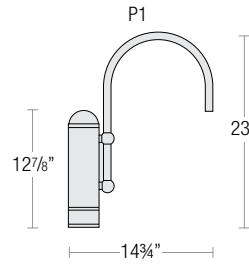

RADIAL WAVE

Aluminum Shade with Glass and Guard Options

RW16, RW18

PROJECT: _____

SPEC-00036

UPDATED 02/16/2021

NOTE: _____

POST / WALL MOUNT ORDER MATRIX (EXAMPLE: 2W1BK)

Pipe Size	Mount Type	Finish	Input Voltage
2 (½" IP)	P1 (Single Post Mount)	ABL (Aegean Blue)	(blank) (120V)
		BB (Burnished Bronze)	-27* (277V)
	P2 (Double Post Mount)	BK (Gloss Black)	
		BLU (Blue)	
	W1 (Traditional Wall Mount)	DVG (Dove Gray)	
		FLG (Flannel Gray)	
		GA (Galvanized)	
		LG (Lime Green)	
		MB (Matte Black)	
		MBL (Midnight Blue)	
		PNA (Painted Natural Aluminum)	
		PNC (Painted Natural Copper)	
		RD (Red)	
SGR (Sage Green)			
SGW (Semi Gloss White)			
SND (Sand)			
SS (Satin Silver)			
TBZ (Textured Bronze)			
TGP (Textured Graphite)			
TNG (Tangerine)			
TTL (Tahitian Teal)			
WT (Gloss White)			
YEL (Yellow)			

4. Post mount only

SINGLE POST MOUNT