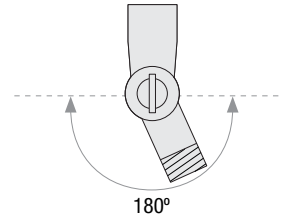

RADIAL WAVE

Aluminum Shade with Glass and Guard Options

RW16, RW18

SPEC-00036 UPDATED 02/16/2021

PROJECT: _____

NOTE: _____

KNUCKLE ACCESSORY ORDER MATRIX (EXAMPLE: 2KNLBK)

Pipe Size	Knuckle	Finish	Coastal Coating
2 (½" IP)	KNL (Adjustable 180° Knuckle for Arm Mounts)	ABL (Aegean Blue)	(blank) (No Coating)
3 (¾" IP)		BB (Burnished Bronze)	-C (Coating)
		BK (Gloss Black)	
		BLU (Blue)	
		DVG (Dove Gray)	
		FLG (Flannel Gray)	
		GA (Galvanized)	
		LG (Lime Green)	
		MB (Matte Black)	
		MBL (Midnight Blue)	
		PNA (Painted Natural Aluminum)	
		PNC (Painted Natural Copper)	
		RD (Red)	
		SGR (Sage Green)	
		SGW (Semi Gloss White)	
		SND (Sand)	
		SS (Satin Silver)	
		TBZ (Textured Bronze)	
		TGP (Textured Graphite)	
		TNG (Tangerine)	
		TTL (Tahitian Teal)	
		WT (Gloss White)	
		YEL (Yellow)	

KNUCKLE ACCESSORY

Adjustable knuckle for arm mounts that allow luminaire to be rotated up to 180°.

STANDARD FINISHES

ABL (Aegean Blue)	FLG (Flannel Gray)	PNC (Painted Natural Copper)	SS (Satin Silver)	WT (Gloss White)
BB (Burnished Bronze)	LG (Lime Green)	RD (Red)	TBZ (Textured Bronze)	YEL (Yellow)
BK (Gloss Black)	MB (Matte Black)	SGR (Sage Green)	TGP (Textured Graphite)	
BLU (Blue)	MBL (Midnight Blue)	SGW (Semi Gloss White)	TNG (Tangerine)	
DVG (Dove Gray)	PNA (Painted Natural Aluminum)	SND (Sand)	TTL (Tahitian Teal)	

SPECIALTY FINISHES

GA (Galvanized)