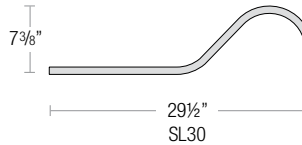

SMALL LOOP ARM