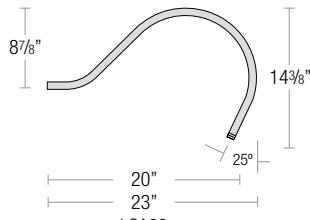

LARGE LOOP SIGN ARM