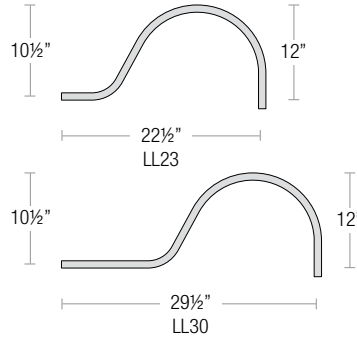

ARM MOUNT ORDER MATRIX (EXAMPLE: 3LC18SGW)

Pipe Size	Arm Type	Finish	Coastal Coating	Input Voltage
2 (½" IP)	SL23 (Small Loop - 23")	ABL Aegean Blue	(blank) (No coating)	(blank) (120V)
	SL30 (Small Loop - 30")	BB (Burnished Bronze)	-C (Coating)	-27 (277V)
3 (¾" IP)	LL23 (Large Loop - 23")	BK (Gloss Black)		
	LL30 (Large Loop - 30")	BLU (Blue)		
	LC18 (Curve Arm - 18")	DVG (Dove Gray)		
	LC24 (Curve Arm - 24")	FLG (Flannel Gray)		
	LC30 (Curve Arm - 30")	GA (Galvanized)		
	LM18 (Miter Arm - 18")	LG (Lime Green)		
	LM24 (Miter Arm - 24")	MB (Matte Black)		
	LM30 (Miter Arm - 30")	MBL (Midnight Blue)		
	SA18 (Sign Arm - 18")	PNA (Painted Natural Aluminum)		
	SA23 (Sign Arm - 23")	PNC (Painted Natural Copper)		
	LSA23 (Large Loop Sign Arm - 23")	RD (Red)		
	LSA30 (Large Loop Sign Arm - 30")	SGR (Sage Green)		
	A6 (Straight Arm - 6")	SGW (Semi Gloss White)		
	A12 (Straight Arm - 12")	SND (Sand)		
	A18 (Straight Arm - 18")	SS (Satin Silver)		
	A24 (Straight Arm - 24")	TBZ (Textured Bronze)		
	A30 (Straight Arm - 30")	TGP (Textured Graphite)		
	MA18 (Modern Arm - 18")	TNG (Tangerine)		
	MA24 (Modern Arm - 24")	TTL (Tahitian Teal)		
	MA30 (Modern Arm - 30")	WT (Gloss White)		
		YEL (Yellow)		

SPECIALTY FINISHES

- **GA** (Galvanized)

Note: All arm mounts include canopy

120V CANOPY

277V CANOPY

SMALL LOOP ARM

LARGE LOOP ARM

CURVE ARM