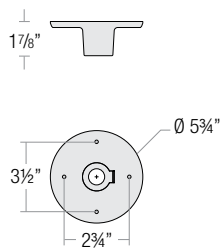

Pipe Size	Stem Length	Finish	Coastal Coating
2 (½" IP)	HS12 (12")	ABL (Aegean Blue)	(blank) (No Coating)
	HS18 (18")	BB (Burnished Bronze)	-C (Coating)
	HS24 (24")	BK (Gloss Black)	
	HS36 (36")	BLU (Blue)	
	HS48 (48")	DVG (Dove Gray)	
	HS__ (Custom length from 2" up to 60")	FLG (Flannel Gray)	
		GA (Galvanized)	
		LG (Lime Green)	
		MB (Matte Black)	
		MBL (Midnight Blue)	
		PNA (Painted Natural Aluminum)	
		PNC (Painted Natural Copper)	
		RD (Red)	
		SGR (Sage Green)	
		SGW (Semi Gloss White)	
		SND (Sand)	
		SS (Satin Silver)	
	TBZ (Textured Bronze)		
	TGP (Textured Graphite)		
	TNG (Tangerine)		
	TTL (Tahitian Teal)		
	WT (Gloss White)		
	YEL (Yellow)		

Stem mounts can be used for sloped ceiling up to 30°

Note: All stems include 2 3/8" canopy and ball swivels

PENDANT CANOPY

CEILING FLUSH MOUNT CANOPY

Note: Ceiling flush mount canopy includes 2" stem

STANDARD FINISHES