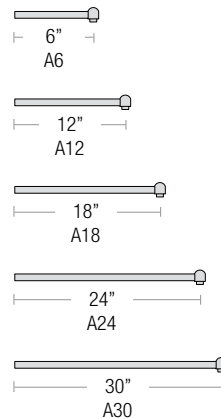

MITER ARM

SIGN ARM

LARGE LOOP SIGN ARM

STRAIGHT ARM

MODERN ARM

BELL

Aluminum Shade with Solite Lens
Two-Toned Shade and Lens Ring Option

BL8, BL10, BL12