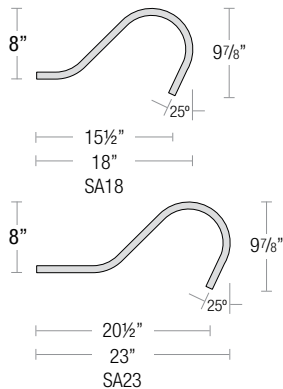

ARM MOUNT ORDER MATRIX (EXAMPLE: 3LC18SGW)

Pipe Size	Arm Type	Finish	Coastal Coating	Input Voltage
2 (½" IP)	SL23 (Small Loop - 23")	ABL Aegean Blue	(blank) (No coating)	(blank) (120V)
	SL30 (Small Loop - 30")	BB (Burnished Bronze)	-C (Coating)	-27 (277V)
3 (¾" IP)	LL23 (Large Loop - 23")	BK (Gloss Black)		
	LL30 (Large Loop - 30")	BLU (Blue)		
	LC18 (Curve Arm - 18")	DVG (Dove Gray)		
	LC24 (Curve Arm - 24")	FLG (Flannel Gray)		
	LC30 (Curve Arm - 30")	GA (Galvanized)		
	LM18 (Miter Arm - 18")	LG (Lime Green)		
	LM24 (Miter Arm - 24")	MB (Matte Black)		
	LM30 (Miter Arm - 30")	MBL (Midnight Blue)		
	SA18 (Sign Arm - 18")	PNA (Painted Natural Aluminum)		
	SA23 (Sign Arm - 23")	PNC (Painted Natural Copper)		
	LSA23 (Large Loop Sign Arm - 23")	RD (Red)		
	LSA30 (Large Loop Sign Arm - 30")	SGR (Sage Green)		
	A6 (Straight Arm - 6")	SGW (Semi Gloss White)		
	A12 (Straight Arm - 12")	SND (Sand)		
	A18 (Straight Arm - 18")	SS (Satin Silver)		
	A24 (Straight Arm - 24")	TBZ (Textured Bronze)		
	A30 (Straight Arm - 30")	TGP (Textured Graphite)		
	MA18 (Modern Arm - 18")	TNG (Tangerine)		
	MA24 (Modern Arm - 24")	TTL (Tahitian Teal)		
	MA30 (Modern Arm - 30")	WT (Gloss White)		
		YEL (Yellow)		

SPECIALTY FINISHES

- **GA** (Galvanized)

Note: All arm mounts include canopy

120V CANOPY

277V CANOPY

SMALL LOOP ARM

LARGE LOOP ARM

CURVE ARM

MITER ARM

SIGN ARM

LARGE LOOP SIGN ARM

STRAIGHT ARM

MODERN ARM

BELL

Aluminum Shade with Solite Lens
Two-Toned Shade and Lens Ring Option

BL8, BL10, BL12