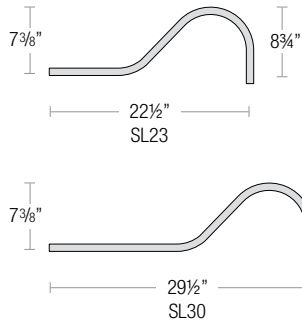

ARM MOUNT ORDER MATRIX (EXAMPLE: 3LC18SGW)

Pipe Size	Arm Type	Finish	Coastal Coating	Input Voltage
2 (½" IP)	SL23 (Small Loop - 23")	ABL Aegean Blue	(blank) (No coating)	(blank) (120V)
	SL30 (Small Loop - 30")	BB (Burnished Bronze)	-C (Coating)	-27 (277V)
3 (¾" IP)	LL23 (Large Loop - 23")	BK (Gloss Black)		
	LL30 (Large Loop - 30")	BLU (Blue)		
	LC18 (Curve Arm - 18")	DVG (Dove Gray)		
	LC24 (Curve Arm - 24")	FLG (Flannel Gray)		
	LC30 (Curve Arm - 30")	GA (Galvanized)		
	LM18 (Miter Arm - 18")	LG (Lime Green)		
	LM24 (Miter Arm - 24")	MB (Matte Black)		
	LM30 (Miter Arm - 30")	MBL (Midnight Blue)		
	SA18 (Sign Arm - 18")	PNA (Painted Natural Aluminum)		
	SA23 (Sign Arm - 23")	PNC (Painted Natural Copper)		
	LSA23 (Large Loop Sign Arm - 23")	RD (Red)		
	LSA30 (Large Loop Sign Arm - 30")	SGR (Sage Green)		
	A6 (Straight Arm - 6")	SGW (Semi Gloss White)		
	A12 (Straight Arm - 12")	SND (Sand)		
	A18 (Straight Arm - 18")	SS (Satin Silver)		
	A24 (Straight Arm - 24")	TBZ (Textured Bronze)		
	A30 (Straight Arm - 30")	TGP (Textured Graphite)		
	MA18 (Modern Arm - 18")	TNG (Tangerine)		
	MA24 (Modern Arm - 24")	TTL (Tahitian Teal)		
	MA30 (Modern Arm - 30")	WT (Gloss White)		
		YEL (Yellow)		

SPECIALTY FINISHES

- **GA** (Galvanized)

Note: All arm mounts include canopy

120V CANOPY

277V CANOPY

SMALL LOOP ARM

LARGE LOOP ARM

CURVE ARM

MITER ARM

SIGN ARM

LARGE LOOP SIGN ARM

STRAIGHT ARM

MODERN ARM

BELL

Aluminum Shade with Solite Lens
Two-Toned Shade and Lens Ring Option

BL8, BL10, BL12