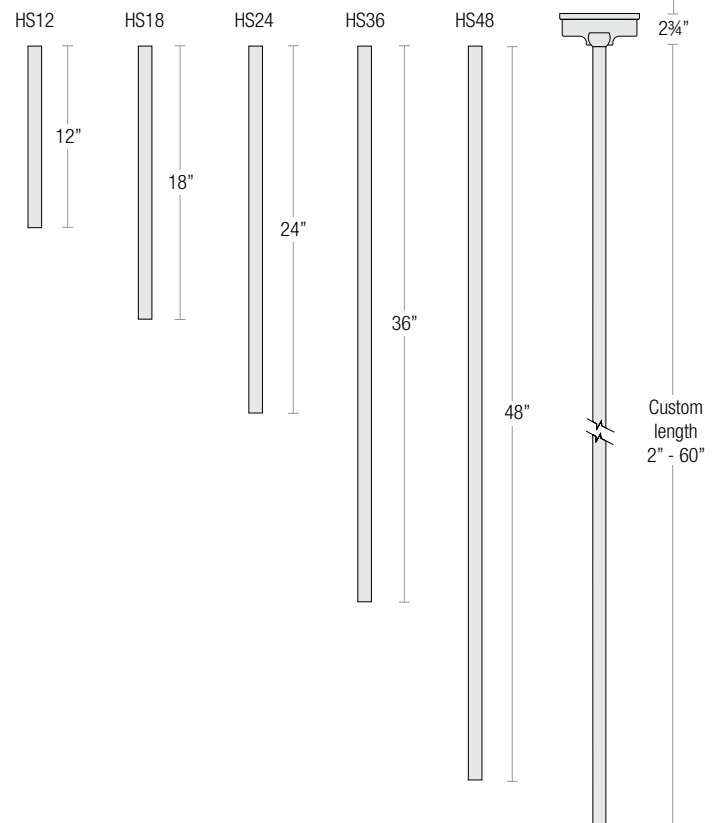

BELL

Aluminum Shade with Solite Lens
Two-Toned Shade and Lens Ring Option

BL8, BL10, BL12

PROJECT: _____

SPEC-00023

UPDATED 02/16/2021

NOTE: _____

STEM MOUNT ORDER MATRIX (EXAMPLE: 2HS18SGW)

Pipe Size	Stem Length	Finish	Coastal Coating
2 (½" IP)	HS12 (12")	ABL (Aegean Blue)	(blank) (No Coating)
	HS18 (18")	BB (Burnished Bronze)	-C (Coating)
	HS24 (24")	BK (Gloss Black)	
	HS36 (36")	BLU (Blue)	
	HS48 (48")	DVG (Dove Gray)	
	HS__ (Custom length from 2" up to 60")	FLG (Flannel Gray)	
		GA (Galvanized)	
		LG (Lime Green)	
		MB (Matte Black)	
		MBL (Midnight Blue)	
		PNA (Painted Natural Aluminum)	
		PNC (Painted Natural Copper)	
		RD (Red)	
		SGR (Sage Green)	
		SGW (Semi Gloss White)	
		SND (Sand)	
		SS (Satin Silver)	
	TBZ (Textured Bronze)		
	TGP (Textured Graphite)		
	TNG (Tangerine)		
	TTL (Tahitian Teal)		
	WT (Gloss White)		
	YEL (Yellow)		

Stem mounts can be used for sloped ceiling up to 30°

Note: All stems include 2 3/8" canopy and ball swivels

PENDANT CANOPY

CEILING FLUSH MOUNT CANOPY

Note: Ceiling flush mount canopy includes 2" stem

STANDARD FINISHES