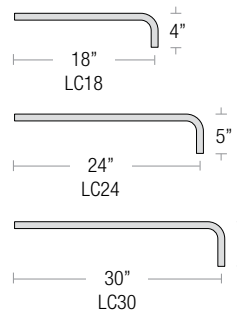

BELL

Aluminum Shade with Solite Lens
Two-Toned Shade and Lens Ring Option

BL8, BL10, BL12

PROJECT: _____

SPEC-00023

UPDATED 02/16/2021

NOTE: _____

ARM MOUNT ORDER MATRIX (EXAMPLE: 3LC18SGW)

Pipe Size	Arm Type	Finish	Coastal Coating	Input Voltage
2 (½" IP)	SL23 (Small Loop - 23")	ABL Aegean Blue	(blank) (No coating)	(blank) (120V)
	SL30 (Small Loop - 30")	BB (Burnished Bronze)	-C (Coating)	-27 (277V)
3 (¾" IP)	LL23 (Large Loop - 23")	BK (Gloss Black)		
	LL30 (Large Loop - 30")	BLU (Blue)		
	LC18 (Curve Arm - 18")	DVG (Dove Gray)		
	LC24 (Curve Arm - 24")	FLG (Flannel Gray)		
	LC30 (Curve Arm - 30")	GA (Galvanized)		
	LM18 (Miter Arm - 18")	LG (Lime Green)		
	LM24 (Miter Arm - 24")	MB (Matte Black)		
	LM30 (Miter Arm - 30")	MBL (Midnight Blue)		
	SA18 (Sign Arm - 18")	PNA (Painted Natural Aluminum)		
	SA23 (Sign Arm - 23")	PNC (Painted Natural Copper)		
	LSA23 (Large Loop Sign Arm - 23")	RD (Red)		
	LSA30 (Large Loop Sign Arm - 30")	SGR (Sage Green)		
	A6 (Straight Arm - 6")	SGW (Semi Gloss White)		
	A12 (Straight Arm - 12")	SND (Sand)		
	A18 (Straight Arm - 18")	SS (Satin Silver)		
	A24 (Straight Arm - 24")	TBZ (Textured Bronze)		
	A30 (Straight Arm - 30")	TGP (Textured Graphite)		
	MA18 (Modern Arm - 18")	TNG (Tangerine)		
	MA24 (Modern Arm - 24")	TTL (Tahitian Teal)		
	MA30 (Modern Arm - 30")	WT (Gloss White)		
		YEL (Yellow)		

STANDARD FINISHES

- **ABL** (Aegean Blue)
- **BB** (Burnished Bronze)
- **BK** (Gloss Black)
- **BLU** (Blue)
- **DVG** (Dove Gray)
- **FLG** (Flannel Gray)
- **LG** (Lime Green)
- **MB** (Matte Black)
- **MBL** (Midnight Blue)
- **PNA** (Painted Natural Aluminum)
- **PNC** (Painted Natural Copper)
- **RD** (Red)
- **SGR** (Sage Green)
- **SGW** (Semi Gloss White)
- **SND** (Sand)
- **SS** (Satin Silver)
- **TBZ** (Textured Bronze)
- **TGP** (Textured Graphite)
- **TNG** (Tangerine)
- **TTL** (Tahitian Teal)
- **WT** (Gloss White)
- **YEL** (Yellow)

SPECIALTY FINISHES

- **GA** (Galvanized)

Note: All arm mounts include canopy