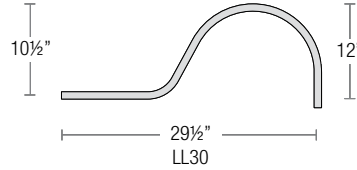

LARGE LOOP ARM