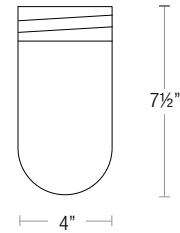

ANGLE REFLECTOR

Aluminum Shade with Glass and Guard Options

RA8, RA10, RA12

SPEC-00021

UPDATED 02/16/2021

PROJECT: _____

NOTE: _____

GLASS AND GUARD OPTIONS

Optional

GLASS ENCLOSURE

- Glass is available in clear (-CG) or frosted (-FG)

-CG (Clear Glass Enclosure)

-FG (Frosted Glass Enclosure)