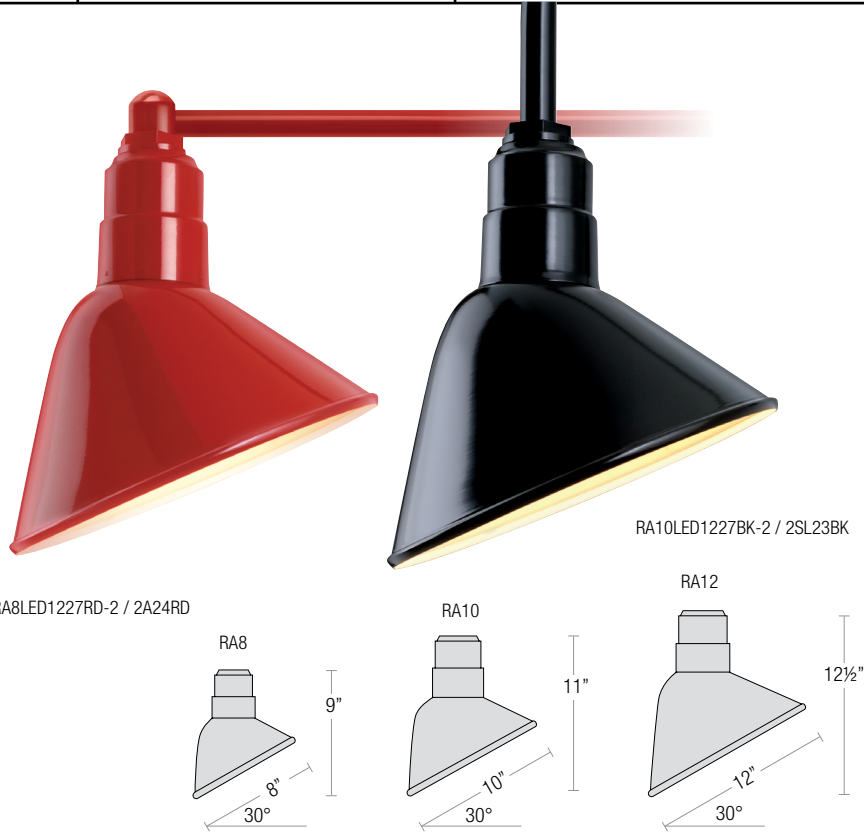

ANGLE REFLECTOR

Aluminum Shade with Glass and Guard Options

RA8, RA10, RA12

PROJECT: _____

SPEC-00021

UPDATED 02/16/2021

NOTE: _____

ELECTRICAL

- 120V input (277V available in arm and post option only)
- Integrated power supply allows the fixture to be connected directly into line voltage
- Pre-wired and ready for install
- LED is dimmable with Incandescent/Triac dimmers

MOUNTING

- ½" or ¾" IP for arms. Flush mount and post available only in ½"

FINISHES

- Shade and mounting finish options
- Available in 22 standard and 1 specialty finishes with optional coastal coating to protect finish in coastal environments (add "-C" to the finish)
- Inner shade is painted gloss white
- Consult factory for custom finish options

OPTIONAL ACCESSORIES

Glass, Cast Guard, Wire Cage or Wire Guard options available

LISTING

UL listed to US and Canadian standards for wet locations

ANGLE REFLECTOR ORDER MATRIX (EXAMPLE: RA10LED1227BK-2)

Diameter	Lamp / LED	Finish	Coastal Coating	Accessories	Mounting Type
RA8 (8")	M (Medium Base, 100W max.)	ABL Aegean Blue	(blank) (No Coating)	(blank) (No Accessories)	-2 (½" IP)
RA10 (10")	LED1227^{1,2,3} (12W LED, 2700K, 90 CRI, 844lm)	BB (Burnished Bronze)	-C (Coating)	-CG (Clear Glass)	-3 (¾" IP)
RA12 (12")	LED1230^{1,2,3} (12W LED, 3000K, 90 CRI, 861lm)	BK (Gloss Black)		-FG (Frosted Glass)	-F (Flush Mount)
	LED1235^{1,2,3} (12W LED, 3500K, 90 CRI, 872lm)	BLU (Blue)		-CGG (Clear Glass w/ Cast Guard)	
	LED1240^{1,2,3} (12W LED, 4000K, 90 CRI, 889lm)	DVG (Dove Gray)		-FGG (Frosted Glass w/ Cast Guard)	
	LED1827^{1,2,3} (18W LED, 2700K, 90 CRI, 1265lm)	FLG (Flannel Gray)		-CGWC (Clear Glass w/ Wire Cage)	
	LED1830^{1,2,3} (18W LED, 3000K, 90 CRI, 1288lm)	GA (Galvanized)		-FGWC (Frosted Glass w/ Wire Cage)	
	LED1835^{1,2,3} (18W LED, 3500K, 90 CRI, 1311lm)	LG (Lime Green)		-WG (Wire Guard)	
	LED1840^{1,2,3} (18W LED, 4000K, 90 CRI, 1334lm)	MB (Matte Black)			
		MBL (Midnight Blue)			
		PNA (Painted Natural Aluminum)			
		PNC (Painted Natural Copper)			
		RD (Red)			
		SGR (Sage Green)			
		SGW (Semi Gloss White)			
		SND (Sand)			
		SS (Satin Silver)			
		TBZ (Textured Bronze)			
		TGP (Textured Graphite)			
		TNG (Tangerine)			
		TTL (Tahitian Teal)			
		WT (Gloss White)			
		YEL (Yellow)			

1. Lamps must be specified, and are not included in shade cost
2. Glass enclosure must be specified
3. Lumen are raw LED value

STANDARD FINISHES

ABL (Aegean Blue)	FLG (Flannel Gray)	PNC (Painted Natural Copper)	SS (Satin Silver)	WT (Gloss White)
BB (Burnished Bronze)	LG (Lime Green)	RD (Red)	TBZ (Textured Bronze)	YEL (Yellow)
BK (Gloss Black)	MB (Matte Black)	SGR (Sage Green)	TGP (Textured Graphite)	
BLU (Blue)	MBL (Midnight Blue)	SGW (Semi Gloss White)	TNG (Tangerine)	SPECIALTY FINISHES
DVG (Dove Gray)	PNA (Painted Natural Aluminum)	SND (Sand)	TTL (Tahitian Teal)	GA (Galvanized)