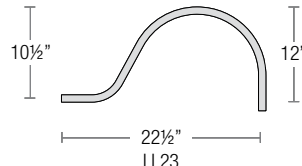

LARGE LOOP ARM