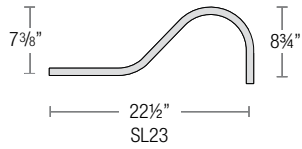

SMALL LOOP ARM