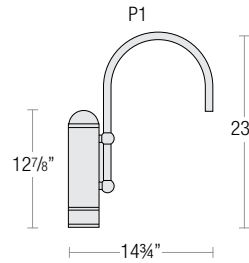

ANGLE REFLECTOR

Aluminum Shade with Glass and Guard Options

RA8, RA10, RA12

PROJECT: _____

SPEC-00021

UPDATED 02/16/2021

NOTE: _____

POST / WALL MOUNT ORDER MATRIX (EXAMPLE: 2W1BK)

Pipe Size	Mount Type	Finish	Input Voltage
2 (½" IP)	P1 (Single Post Mount)	ABL (Aegean Blue)	(blank) (120V)
		BB (Burnished Bronze)	-27* (277V)
	P2 (Double Post Mount)	BK (Gloss Black)	
		BLU (Blue)	
	W1 (Traditional Wall Mount)	DVG (Dove Gray)	
		FLG (Flannel Gray)	
		GA (Galvanized)	
		LG (Lime Green)	
		MB (Matte Black)	
		MBL (Midnight Blue)	
		PNA (Painted Natural Aluminum)	
		PNC (Painted Natural Copper)	
		RD (Red)	
SGR (Sage Green)			
SGW (Semi Gloss White)			
SND (Sand)			
SS (Satin Silver)			
TBZ (Textured Bronze)			
TGP (Textured Graphite)			
TNG (Tangerine)			
TTL (Tahitian Teal)			
WT (Gloss White)			
YEL (Yellow)			

4. Post mount only

SINGLE POST MOUNT