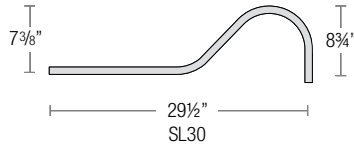

STANDARD FINISHES

- **ABL** (Aegean Blue)
- **BB** (Burnished Bronze)
- **BK** (Gloss Black)
- **BLU** (Blue)
- **DVG** (Dove Gray)
- **FLG** (Flannel Gray)
- **LG** (Lime Green)
- **MB** (Matte Black)
- **MBL** (Midnight Blue)
- **PNA** (Painted Natural Aluminum)
- **PNC** (Painted Natural Copper)
- **RD** (Red)
- **SGR** (Sage Green)
- **SGW** (Semi Gloss White)
- **SND** (Sand)
- **SS** (Satin Silver)
- **TBZ** (Textured Bronze)
- **TGP** (Textured Graphite)
- **TNG** (Tangerine)
- **TTL** (Tahitian Teal)
- **WT** (Gloss White)
- **YEL** (Yellow)

SPECIALTY FINISHES

- **GA** (Galvanized)

Note: All arm mounts include canopy

120V CANOPY

277V CANOPY

SMALL LOOP ARM