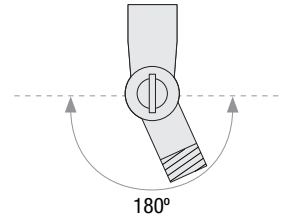

ANGLE REFLECTOR

Aluminum Shade with Glass and Guard Options

RA8, RA10, RA12

SPEC-00021   UPDATED 02/16/2021

PROJECT: _____

NOTE: _____

KNUCKLE ACCESSORY ORDER MATRIX (EXAMPLE: 2KNLBK)

Pipe Size	Knuckle	Finish	Coastal Coating
2 (½" IP)	KNL (Adjustable 180° Knuckle for Arm Mounts)	ABL (Aegean Blue)	(blank) (No Coating)
3 (¾" IP)		BB (Burnished Bronze)	-C (Coating)
		BK (Gloss Black)	
		BLU (Blue)	
		DVG (Dove Gray)	
		FLG (Flannel Gray)	
		GA (Galvanized)	
		LG (Lime Green)	
		MB (Matte Black)	
		MBL (Midnight Blue)	
		PNA (Painted Natural Aluminum)	
		PNC (Painted Natural Copper)	
		RD (Red)	
		SGR (Sage Green)	
		SGW (Semi Gloss White)	
		SND (Sand)	
		SS (Satin Silver)	
		TBZ (Textured Bronze)	
		TGP (Textured Graphite)	
		TNG (Tangerine)	
		TTL (Tahitian Teal)	
		WT (Gloss White)	
		YEL (Yellow)	

KNUCKLE ACCESSORY

Adjustable knuckle for arm mounts that allow luminaire to be rotated up to 180°.

STANDARD FINISHES

ABL (Aegean Blue)	FLG (Flannel Gray)	PNC (Painted Natural Copper)	SS (Satin Silver)	WT (Gloss White)
BB (Burnished Bronze)	LG (Lime Green)	RD (Red)	TBZ (Textured Bronze)	YEL (Yellow)
BK (Gloss Black)	MB (Matte Black)	SGR (Sage Green)	TGP (Textured Graphite)	
BLU (Blue)	MBL (Midnight Blue)	SGW (Semi Gloss White)	TNG (Tangerine)	SPECIALTY FINISHES
DVG (Dove Gray)	PNA (Painted Natural Aluminum)	SND (Sand)	TTL (Tahitian Teal)	GA (Galvanized)