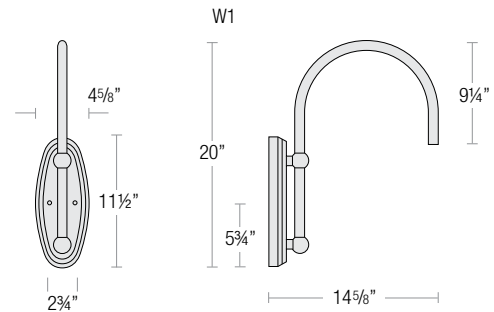

3. Post mount only

SINGLE POST MOUNT

DOUBLE POST MOUNT

TRADITIONAL WALL MOUNT

POST TYPE ORDER MATRIX (EXAMPLE: P8683-96TBZ)

Post Type	Finish
PM4946 (Cast Aluminum Post)	ABL (Aegean Blue)
P8683-96 (Cast Aluminum Base w/ 96" Aluminum Post)	BB (Burnished Bronze)
P8683-120 (Cast Aluminum Base w/ 120" Aluminum Post)	BK (Gloss Black)
P8684-96 (96" Straight Aluminum Post)	BLU (Blue)
P8684-120 (120" Straight Aluminum Post)	DVG (Dove Gray)
P8685 (Cast Aluminum Pier Mount - must be used with straight aluminum post, P8638)	FLG (Flannel Gray)
	GA (Galvanized)
	LG (Lime Green)
	MB (Matte Black)
	MBL (Midnight Blue)
	PNA (Painted Natural Aluminum)
	PNC (Painted Natural Copper)
	RD (Red)
	SGR (Sage Green)
	SGW (Semi Gloss White)
	SND (Sand)
	SS (Satin Silver)
	TBZ (Textured Bronze)
	TGP (Textured Graphite)
	TNG (Tangerine)
	TTL (Tahitian Teal)
	WT (Gloss White)
	YEL (Yellow)