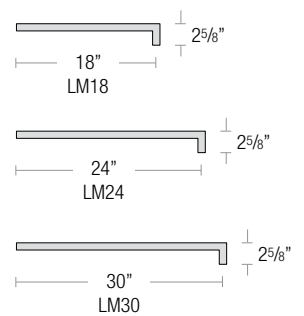

TEAR

Aluminum Shade with White Inner Diffuser

TR12, TR14, TR16, TR18

PROJECT: _____

SPEC-00041

UPDATED 02/16/2021

NOTE: _____

ARM MOUNT ORDER MATRIX (EXAMPLE: 3SL23SS)

Pipe Size	Arm Type	Finish	Coastal Coating	Input Voltage
2 (½" IP)	SL23 (Small Loop - 23")	ABL Aegean Blue	(blank) (No coating)	(blank) (120V)
	SL30 (Small Loop - 30")	BB (Burnished Bronze)	-C (Coating)	-27 (277V)
3 (¾" IP)	LL23 (Large Loop - 23")	BK (Gloss Black)		
	LL30 (Large Loop - 30")	BLU (Blue)		
	LC18 (Curve Arm - 18")	DVG (Dove Gray)		
	LC24 (Curve Arm - 24")	FLG (Flannel Gray)		
	LC30 (Curve Arm - 30")	GA (Galvanized)		
	LM18 (Miter Arm - 18")	LG (Lime Green)		
	LM24 (Miter Arm - 24")	MB (Matte Black)		
	LM30 (Miter Arm - 30")	MBL (Midnight Blue)		
	SA18 (Sign Arm - 18")	PNA (Painted Natural Aluminum)		
	SA23 (Sign Arm - 23")	PNC (Painted Natural Copper)		
	LSA23 (Large Loop Sign Arm - 23")	RD (Red)		
	LSA30 (Large Loop Sign Arm - 30")	SGR (Sage Green)		
	A6 (Straight Arm - 6")	SGW (Semi Gloss White)		
	A12 (Straight Arm - 12")	SND (Sand)		
	A18 (Straight Arm - 18")	SS (Satin Silver)		
	A24 (Straight Arm - 24")	TBZ (Textured Bronze)		
	A30 (Straight Arm - 30")	TGP (Textured Graphite)		
	MA18 (Modern Arm - 18")	TNG (Tangerine)		
	MA24 (Modern Arm - 24")	TTL (Tahitian Teal)		
	MA30 (Modern Arm - 30")	WT (Gloss White)		
		YEL (Yellow)		

STANDARD FINISHES

- **ABL** (Aegean Blue)
- **BB** (Burnished Bronze)
- **BK** (Gloss Black)
- **BLU** (Blue)
- **DVG** (Dove Gray)
- **FLG** (Flannel Gray)
- **LG** (Lime Green)
- **MB** (Matte Black)
- **MBL** (Midnight Blue)
- **PNA** (Painted Natural Aluminum)
- **PNC** (Painted Natural Copper)
- **RD** (Red)
- **SGR** (Sage Green)
- **SGW** (Semi Gloss White)
- **SND** (Sand)
- **SS** (Satin Silver)
- **TBZ** (Textured Bronze)
- **TGP** (Textured Graphite)
- **TNG** (Tangerine)
- **TTL** (Tahitian Teal)
- **WT** (Gloss White)
- **YEL** (Yellow)

SPECIALTY FINISHES

- **GA** (Galvanized)

Note: All arm mounts include canopy

120V CANOPY

277V CANOPY