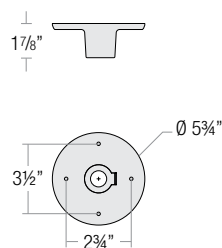

TEAR

Aluminum Shade with White Inner Diffuser

TR12, TR14, TR16, TR18

PROJECT: _____

SPEC-00041 UPDATED 02/16/2021

NOTE: _____

STEM MOUNT ORDER MATRIX (EXAMPLE: 2HS36SS)

Pipe Size	Stem Length	Finish	Coastal Coating
2 (½" IP)	HS12 (12")	ABL (Aegean Blue)	(blank) (No Coating)
	HS18 (18")	BB (Burnished Bronze)	-C (Coating)
	HS24 (24")	BK (Gloss Black)	
	HS36 (36")	BLU (Blue)	
	HS48 (48")	DVG (Dove Gray)	
	HS__ (Custom length from 2" up to 60")	FLG (Flannel Gray)	
		GA (Galvanized)	
		LG (Lime Green)	
		MB (Matte Black)	
		MBL (Midnight Blue)	
		PNA (Painted Natural Aluminum)	
		PNC (Painted Natural Copper)	
		RD (Red)	
		SGR (Sage Green)	
		SGW (Semi Gloss White)	
		SND (Sand)	
		SS (Satin Silver)	
		TBZ (Textured Bronze)	
	TGP (Textured Graphite)		
	TNG (Tangerine)		
	TTL (Tahitian Teal)		
	WT (Gloss White)		
	YEL (Yellow)		

Stem mounts can be used for sloped ceiling up to 30°

Note: All stems include 2 3/8" canopy and ball swivels

PENDANT CANOPY

CEILING FLUSH MOUNT CANOPY

Note: Ceiling flush mount canopy includes 2" stem

STANDARD FINISHES