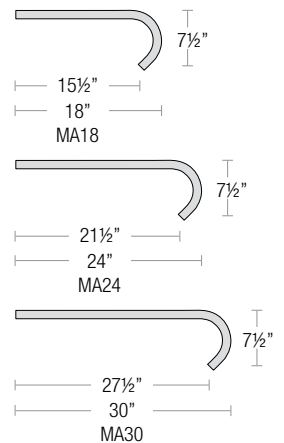

MOUNTING

- ½" or ¾" IP for arms. Flush mount, stems and post available only in ½"
- 9' Pendant cord available in black or white cord (includes 5" canopy with the same finish as the shade)

FINISHES

- Shade and mounting finish options
- Available in 22 standard and 1 specialty finishes with optional coastal coating to protect finish in coastal environments (add "-C" to the finish)
- Inner shade is painted semi gloss white
- Consult factory for custom finish options

MITER ARM

SIGN ARM

LARGE LOOP SIGN ARM

STRAIGHT ARM

MODERN ARM

TEAR

Aluminum Shade with White Inner Diffuser

TR12, TR14, TR16, TR18

PROJECT: _____

SPEC-00041 UPDATED 02/16/2021

NOTE: _____

KNUCKLE ACCESSORY ORDER MATRIX (EXAMPLE: 2KNLSS)

Pipe Size	Knuckle	Finish	Coastal Coating
2 (½" IP)	KNL (Adjustable 180° Knuckle for Arm Mounts)	ABL (Aegean Blue)	(blank) (No Coating)
3 (¾" IP)		BB (Burnished Bronze)	-C (Coating)
		BK (Gloss Black)	
		BLU (Blue)	
		DVG (Dove Gray)	
		FLG (Flannel Gray)	
		GA (Galvanized)	
		LG (Lime Green)	
		MB (Matte Black)	
		MBL (Midnight Blue)	
		PNA (Painted Natural Aluminum)	
		PNC (Painted Natural Copper)	
		RD (Red)	
		SGR (Sage Green)	
		SGW (Semi Gloss White)	
		SND (Sand)	
		SS (Satin Silver)	
		TBZ (Textured Bronze)	
		TGP (Textured Graphite)	
		TNG (Tangerine)	
		TTL (Tahitian Teal)	
		WT (Gloss White)	
		YEL (Yellow)	