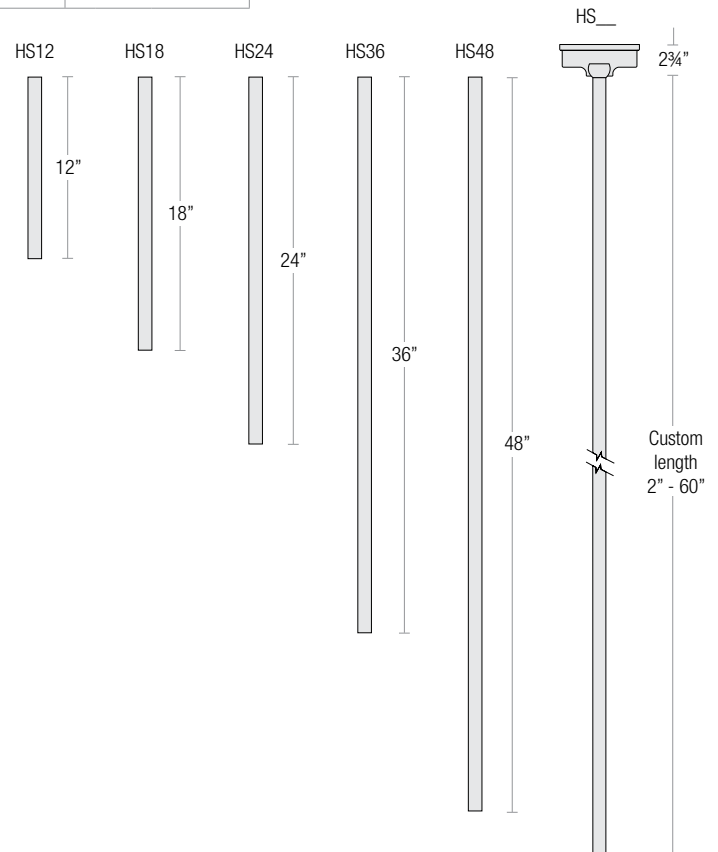

TEAR

Aluminum Shade with White Inner Diffuser

TR12, TR14, TR16, TR18

PROJECT: _____

SPEC-00041 UPDATED 02/16/2021

NOTE: _____

STEM MOUNT ORDER MATRIX (EXAMPLE: 2HS36SS)

Pipe Size	Stem Length	Finish	Coastal Coating
2 (½" IP)	HS12 (12")	ABL (Aegean Blue)	(blank) (No Coating)
	HS18 (18")	BB (Burnished Bronze)	-C (Coating)
	HS24 (24")	BK (Gloss Black)	
	HS36 (36")	BLU (Blue)	
	HS48 (48")	DVG (Dove Gray)	
	HS__ (Custom length from 2" up to 60")	FLG (Flannel Gray)	
		GA (Galvanized)	
		LG (Lime Green)	
		MB (Matte Black)	
		MBL (Midnight Blue)	
		PNA (Painted Natural Aluminum)	
		PNC (Painted Natural Copper)	
		RD (Red)	
		SGR (Sage Green)	
		SGW (Semi Gloss White)	
		SND (Sand)	
		SS (Satin Silver)	
		TBZ (Textured Bronze)	
	TGP (Textured Graphite)		
	TNG (Tangerine)		
	TTL (Tahitian Teal)		
	WT (Gloss White)		
	YEL (Yellow)		

Stem mounts can be used for sloped ceiling up to 30°

Note: All stems include 2 3/8" canopy and ball swivels

PENDANT CANOPY

CEILING FLUSH MOUNT CANOPY

Note: Ceiling flush mount canopy includes 2" stem

STANDARD FINISHES