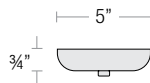

PENDANT CANOPY