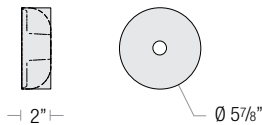

STANDARD FINISHES

- **ABL** (Aegean Blue)
- **BB** (Burnished Bronze)
- **BK** (Gloss Black)
- **BLU** (Blue)
- **DVG** (Dove Gray)
- **FLG** (Flannel Gray)
- **LG** (Lime Green)
- **MB** (Matte Black)
- **MBL** (Midnight Blue)
- **PNA** (Painted Natural Aluminum)
- **PNC** (Painted Natural Copper)
- **RD** (Red)
- **SGR** (Sage Green)
- **SGW** (Semi Gloss White)
- **SND** (Sand)
- **SS** (Satin Silver)
- **TBZ** (Textured Bronze)
- **TGP** (Textured Graphite)
- **TNG** (Tangerine)
- **TTL** (Tahitian Teal)
- **WT** (Gloss White)
- **YEL** (Yellow)

SPECIALTY FINISHES

- **GA** (Galvanized)

Note: All arm mounts include canopy

120V CANOPY