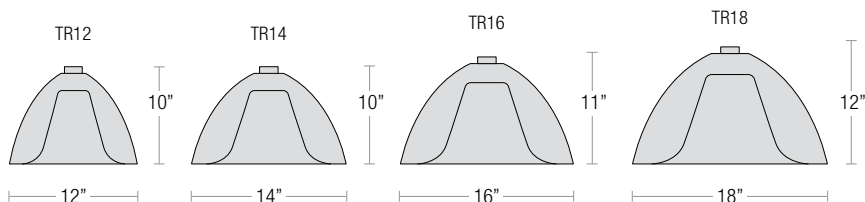

MOUNTING

- ½" or ¾" IP for arms. Flush mount, stems and post available only in ½"
- 9' Pendant cord available in black or white cord (includes 5" canopy with the same finish as the shade)

FINISHES

- Shade and mounting finish options
- Available in 22 standard and 1 specialty finishes with optional coastal coating to protect finish in coastal environments (add "-C" to the finish)
- Inner shade is painted semi gloss white
- Consult factory for custom finish options

LISTING

UL listed to US and Canadian standards for wet locations

TR18LED1835ABL-2 / 2HS36SS

TR14LED1835LG-2 / 2HS36SS

TEAR ORDER MATRIX (EXAMPLE: TR18LED1835ABL-2)

Diameter	Lamp / LED	Finish	Coastal Coating	Mounting Type
TR12 (12")	M (Medium Base, 100W max.)	ABL Aegean Blue	(blank) (No Coating)	-2 (½" IP)
TR14 (14")	LED1227 ^{1,2} (12W LED, 2700K, 90 CRI, 844lm)	BB (Burnished Bronze)	-C (Coating)	-3 (¾" IP)
TR16 (16")	LED1230 ^{1,2} (12W LED, 3000K, 90 CRI, 861lm)	BK (Gloss Black)		-B (Black Cord Pendant)
TR18 (18")	LED1235 ^{1,2} (12W LED, 3500K, 90 CRI, 872lm)	BLU (Blue)		-W (White Cord Pendant)
	LED1240 ^{1,2} (12W LED, 4000K, 90 CRI, 889lm)	DVG (Dove Gray)		-F (Flush Mount)
	LED1827 ^{1,2} (18W LED, 2700K, 90 CRI, 1265lm)	FLG (Flannel Gray)		
	LED1830 ^{1,2} (18W LED, 3000K, 90 CRI, 1288lm)	GA (Galvanized)		
	LED1835 ^{1,2} (18W LED, 3500K, 90 CRI, 1311lm)	LG (Lime Green)		
	LED1840 ^{1,2} (18W LED, 4000K, 90 CRI, 1334lm)	MB (Matte Black)		
		MBL (Midnight Blue)		
	PNA (Painted Natural Aluminum)	PNC (Painted Natural Copper)		
	PNC (Painted Natural Copper)	RD (Red)		
	RD (Red)	SGR (Sage Green)		
	SGR (Sage Green)	SS (Satin Silver)		
	SGW (Semi Gloss White)	TBZ (Textured Bronze)		
	SND (Sand)	TGP (Textured Graphite)		
	SS (Satin Silver)	TNG (Tangerine)		
	TBZ (Textured Bronze)	TTL (Tahitian Teal)		
	TGP (Textured Graphite)	WT (Gloss White)		
	TNG (Tangerine)	YEL (Yellow)		
	TTL (Tahitian Teal)			
	WT (Gloss White)			
	YEL (Yellow)			