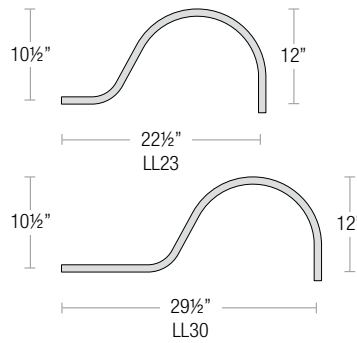

SPECIALTY FINISHES

- **GA** (Galvanized)

Note: All arm mounts include canopy

120V CANOPY

277V CANOPY

SMALL LOOP ARM

LARGE LOOP ARM

CURVE ARM