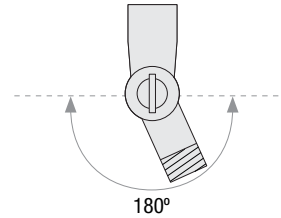

TEAR

Aluminum Shade with White Inner Diffuser

TR12, TR14, TR16, TR18

PROJECT: _____

SPEC-00041   UPDATED 02/16/2021

NOTE: _____

KNUCKLE ACCESSORY ORDER MATRIX (EXAMPLE: 2KNLSS)

Pipe Size	Knuckle	Finish	Coastal Coating
2 (½" IP)	KNL (Adjustable 180° Knuckle for Arm Mounts)	ABL (Aegean Blue)	(blank) (No Coating)
3 (¾" IP)		BB (Burnished Bronze)	-C (Coating)
		BK (Gloss Black)	
		BLU (Blue)	
		DVG (Dove Gray)	
		FLG (Flannel Gray)	
		GA (Galvanized)	
		LG (Lime Green)	
		MB (Matte Black)	
		MBL (Midnight Blue)	
		PNA (Painted Natural Aluminum)	
		PNC (Painted Natural Copper)	
		RD (Red)	
		SGR (Sage Green)	
		SGW (Semi Gloss White)	
		SND (Sand)	
		SS (Satin Silver)	
		TBZ (Textured Bronze)	
		TGP (Textured Graphite)	
		TNG (Tangerine)	
		TTL (Tahitian Teal)	
		WT (Gloss White)	
		YEL (Yellow)	

KNUCKLE ACCESSORY

Adjustable knuckle for arm mounts that allow luminaire to be rotated up to 180°.

STANDARD FINISHES

ABL (Aegean Blue)	FLG (Flannel Gray)	PNC (Painted Natural Copper)	SS (Satin Silver)	WT (Gloss White)
BB (Burnished Bronze)	LG (Lime Green)	RD (Red)	TBZ (Textured Bronze)	YEL (Yellow)
BK (Gloss Black)	MB (Matte Black)	SGR (Sage Green)	TGP (Textured Graphite)	
BLU (Blue)	MBL (Midnight Blue)	SGW (Semi Gloss White)	TNG (Tangerine)	SPECIALTY FINISHES
DVG (Dove Gray)	PNA (Painted Natural Aluminum)	SND (Sand)	TTL (Tahitian Teal)	GA (Galvanized)