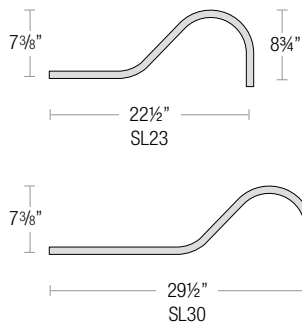

SPECIALTY FINISHES

- **GA** (Galvanized)

Note: All arm mounts include canopy

120V CANOPY

277V CANOPY

SMALL LOOP ARM

LARGE LOOP ARM

CURVE ARM