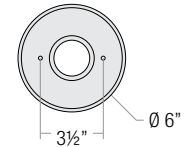

TEAR

Aluminum Shade with White Inner Diffuser

TR12, TR14, TR16, TR18

PROJECT: _____

SPEC-00041   UPDATED 02/16/2021

NOTE: _____

STEM MOUNT ORDER MATRIX (EXAMPLE: 2HS36SS)

Pipe Size	Stem Length	Finish	Coastal Coating
2 (½" IP)	HS12 (12")	ABL (Aegean Blue)	(blank) (No Coating)
	HS18 (18")	BB (Burnished Bronze)	-C (Coating)
	HS24 (24")	BK (Gloss Black)	
	HS36 (36")	BLU (Blue)	
	HS48 (48")	DVG (Dove Gray)	
	HS__ (Custom length from 2" up to 60")	FLG (Flannel Gray)	
		GA (Galvanized)	
		LG (Lime Green)	
		MB (Matte Black)	
		MBL (Midnight Blue)	
		PNA (Painted Natural Aluminum)	
		PNC (Painted Natural Copper)	
		RD (Red)	
		SGR (Sage Green)	
		SGW (Semi Gloss White)	
		SND (Sand)	
		SS (Satin Silver)	
		TBZ (Textured Bronze)	
	TGP (Textured Graphite)		
	TNG (Tangerine)		
	TTL (Tahitian Teal)		
	WT (Gloss White)		
	YEL (Yellow)		

Stem mounts can be used for sloped ceiling up to 30°