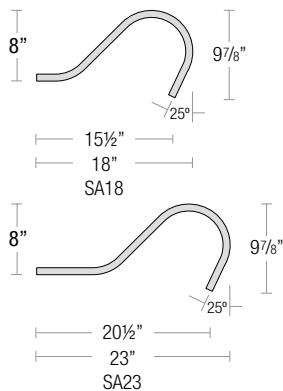

TEAR

Aluminum Shade with White Inner Diffuser

TR12, TR14, TR16, TR18

PROJECT: _____

SPEC-00041

UPDATED 02/16/2021

NOTE: _____

ARM MOUNT ORDER MATRIX (EXAMPLE: 3SL23SS)

Pipe Size	Arm Type	Finish	Coastal Coating	Input Voltage
2 (½" IP)	SL23 (Small Loop - 23")	ABL Aegean Blue	(blank) (No coating)	(blank) (120V)
	SL30 (Small Loop - 30")	BB (Burnished Bronze)	-C (Coating)	-27 (277V)
3 (¾" IP)	LL23 (Large Loop - 23")	BK (Gloss Black)		
	LL30 (Large Loop - 30")	BLU (Blue)		
	LC18 (Curve Arm - 18")	DVG (Dove Gray)		
	LC24 (Curve Arm - 24")	FLG (Flannel Gray)		
	LC30 (Curve Arm - 30")	GA (Galvanized)		
	LM18 (Miter Arm - 18")	LG (Lime Green)		
	LM24 (Miter Arm - 24")	MB (Matte Black)		
	LM30 (Miter Arm - 30")	MBL (Midnight Blue)		
	SA18 (Sign Arm - 18")	PNA (Painted Natural Aluminum)		
	SA23 (Sign Arm - 23")	PNC (Painted Natural Copper)		
	LSA23 (Large Loop Sign Arm - 23")	RD (Red)		
	LSA30 (Large Loop Sign Arm - 30")	SGR (Sage Green)		
	A6 (Straight Arm - 6")	SGW (Semi Gloss White)		
	A12 (Straight Arm - 12")	SND (Sand)		
	A18 (Straight Arm - 18")	SS (Satin Silver)		
	A24 (Straight Arm - 24")	TBZ (Textured Bronze)		
	A30 (Straight Arm - 30")	TGP (Textured Graphite)		
	MA18 (Modern Arm - 18")	TNG (Tangerine)		
	MA24 (Modern Arm - 24")	TTL (Tahitian Teal)		
	MA30 (Modern Arm - 30")	WT (Gloss White)		
		YEL (Yellow)		

STANDARD FINISHES

- **ABL** (Aegean Blue)
- **BB** (Burnished Bronze)
- **BK** (Gloss Black)
- **BLU** (Blue)
- **DVG** (Dove Gray)
- **FLG** (Flannel Gray)
- **LG** (Lime Green)
- **MB** (Matte Black)
- **MBL** (Midnight Blue)
- **PNA** (Painted Natural Aluminum)
- **PNC** (Painted Natural Copper)
- **RD** (Red)
- **SGR** (Sage Green)
- **SGW** (Semi Gloss White)
- **SND** (Sand)
- **SS** (Satin Silver)
- **TBZ** (Textured Bronze)
- **TGP** (Textured Graphite)
- **TNG** (Tangerine)
- **TTL** (Tahitian Teal)
- **WT** (Gloss White)
- **YEL** (Yellow)

SPECIALTY FINISHES

- **GA** (Galvanized)

Note: All arm mounts include canopy

120V CANOPY

277V CANOPY