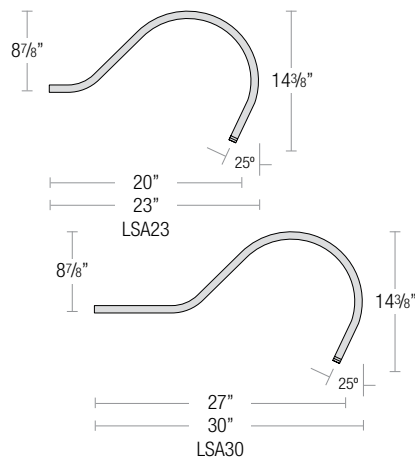

LARGE LOOP SIGN ARM