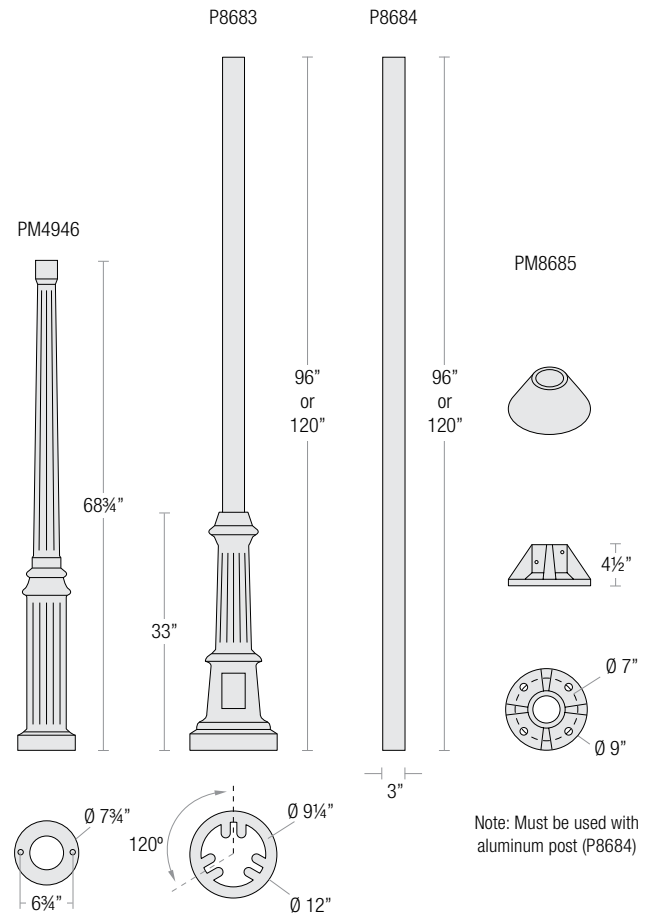

Pipe Size	Mount Type	Finish	Input Voltage
2 (½" IP)	P1 (Single Post Mount) P2 (Double Post Mount) W1 (Traditional Wall Mount)	ABL (Aegean Blue)	(blank) (120V)
		BB (Burnished Bronze)	-27 ³ (277V)
		BK (Gloss Black)	
	BLU (Blue)		
	DVG (Dove Gray)		
	FLG (Flannel Gray)		
	GA (Galvanized)		
	LG (Lime Green)		
	MB (Matte Black)		
	MBL (Midnight Blue)		
	PNA (Painted Natural Aluminum)		
	PNC (Painted Natural Copper)		
	RD (Red)		
	SGR (Sage Green)		
	SGW (Semi Gloss White)		
	SND (Sand)		
	SS (Satin Silver)		
TBZ (Textured Bronze)			
TGP (Textured Graphite)			
TNG (Tangerine)			
TTL (Tahitian Teal)			
WT (Gloss White)			
YEL (Yellow)			

3. Post mount only

SINGLE POST MOUNT

DOUBLE POST MOUNT

TRADITIONAL WALL MOUNT

POST TYPE ORDER MATRIX (EXAMPLE: P8683-96TBZ)

Post Type	Finish
PM4946 (Cast Aluminum Post)	ABL (Aegean Blue)
P8683-96 (Cast Aluminum Base w/ 96" Aluminum Post)	BB (Burnished Bronze)
P8683-120 (Cast Aluminum Base w/ 120" Aluminum Post)	BK (Gloss Black)
P8684-96 (96" Straight Aluminum Post)	BLU (Blue)
P8684-120 (120" Straight Aluminum Post)	DVG (Dove Gray)
P8685 (Cast Aluminum Pier Mount - must be used with straight aluminum post, P8638)	FLG (Flannel Gray)
	GA (Galvanized)
	LG (Lime Green)
	MB (Matte Black)
	MBL (Midnight Blue)
	PNA (Painted Natural Aluminum)
	PNC (Painted Natural Copper)
	RD (Red)
	SGR (Sage Green)
	SGW (Semi Gloss White)
	SND (Sand)
	SS (Satin Silver)
	TBZ (Textured Bronze)
	TGP (Textured Graphite)
	TNG (Tangerine)
	TTL (Tahitian Teal)
	WT (Gloss White)
	YEL (Yellow)