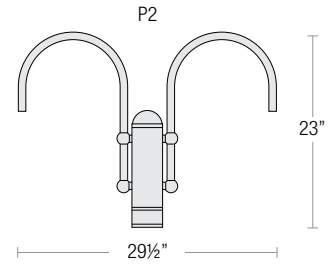

DOUBLE POST MOUNT