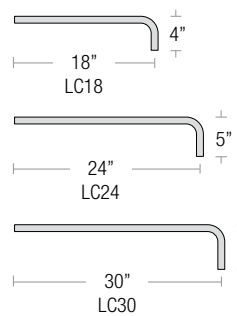

SPECIALTY FINISHES

- **GA** (Galvanized)

Note: All arm mounts include canopy

120V CANOPY

277V CANOPY

SMALL LOOP ARM

LARGE LOOP ARM

CURVE ARM