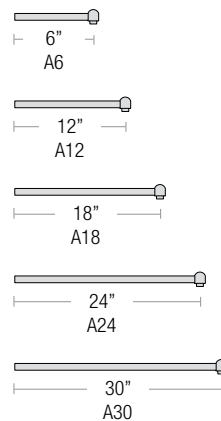

STRAIGHT ARM