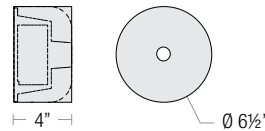

277V CANOPY