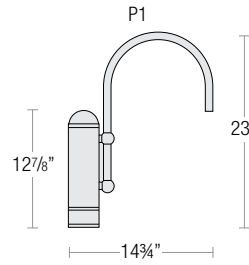

TEAR

Aluminum Shade with White Inner Diffuser

TR12, TR14, TR16, TR18

PROJECT: _____

SPEC-00041

UPDATED 02/16/2021

NOTE: _____

POST / WALL MOUNT ORDER MATRIX (EXAMPLE: 2P1SS)

Pipe Size	Mount Type	Finish	Input Voltage
2 (½" IP)	P1 (Single Post Mount) P2 (Double Post Mount) W1 (Traditional Wall Mount)	ABL (Aegean Blue)	(blank) (120V)
		BB (Burnished Bronze)	-27³ (277V)
		BK (Gloss Black)	
	BLU (Blue)		
	DVG (Dove Gray)		
	FLG (Flannel Gray)		
	GA (Galvanized)		
	LG (Lime Green)		
	MB (Matte Black)		
	MBL (Midnight Blue)		
	PNA (Painted Natural Aluminum)		
	PNC (Painted Natural Copper)		
	RD (Red)		
	SGR (Sage Green)		
	SGW (Semi Gloss White)		
	SND (Sand)		
	SS (Satin Silver)		
TBZ (Textured Bronze)			
TGP (Textured Graphite)			
TNG (Tangerine)			
TTL (Tahitian Teal)			
WT (Gloss White)			
YEL (Yellow)			

3. Post mount only

SINGLE POST MOUNT