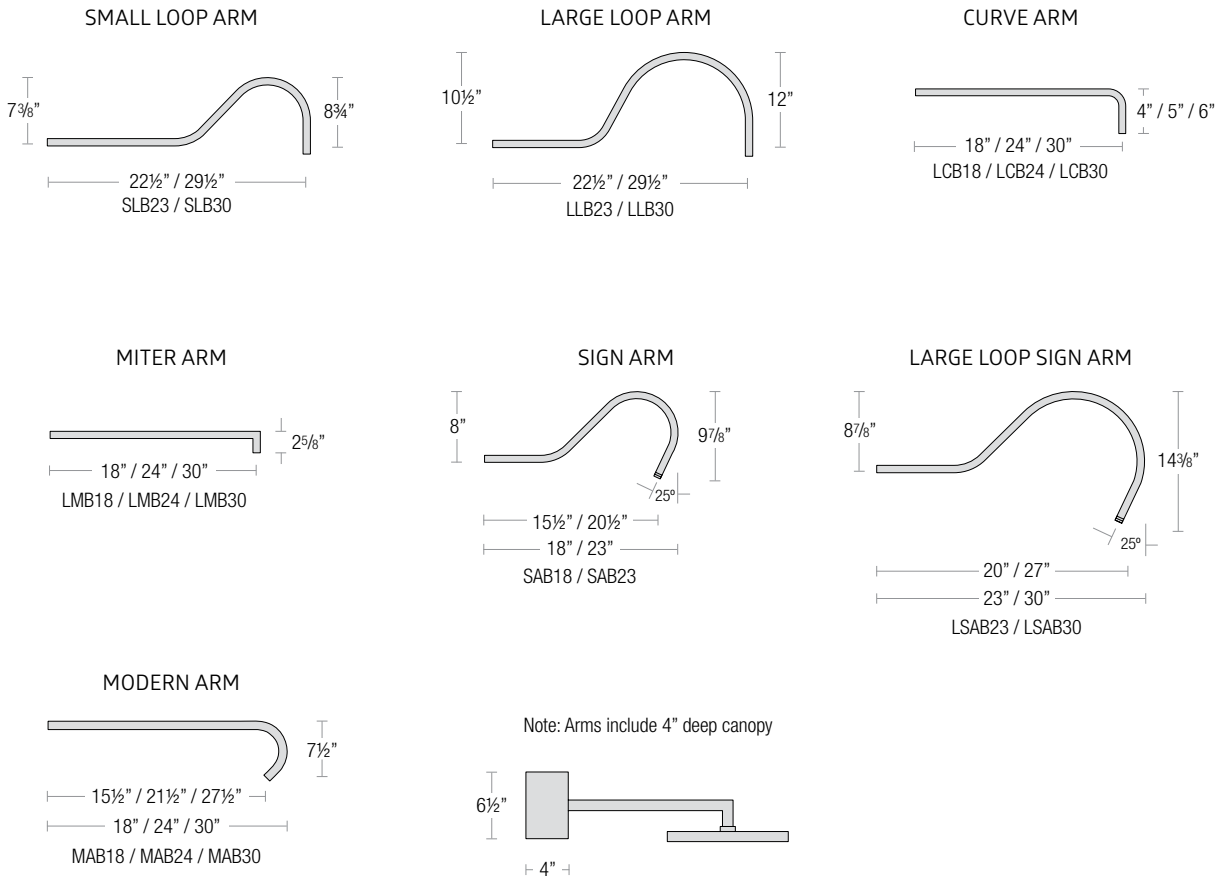

STANDARD FINISHES

- **ABL** (Aegean Blue)
- **BB** (Burnished Bronze)
- **BK** (Gloss Black)
- **BLU** (Blue)
- **DVG** (Dove Gray)
- **FLG** (Flannel Gray)
- **LG** (Lime Green)
- **MB** (Matte Black)
- **MBL** (Midnight Blue)
- **PNA** (Painted Natural Aluminum)
- **PNC** (Painted Natural Copper)
- **RD** (Red)
- **SGR** (Sage Green)
- **SGW** (Semi Gloss White)
- **SND** (Sand)
- **SS** (Satin Silver)
- **TBZ** (Textured Bronze)
- **TGP** (Textured Graphite)
- **TNG** (Tangerine)
- **TTL** (Tahitian Teal)
- **WT** (Gloss White)
- **YEL** (Yellow)

SPECIALTY FINISHES

- **GA** (Galvanized)

Note: All arm mounts include canopy