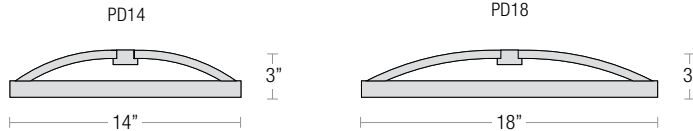

LISTING

UL listed to US and Canadian standards for wet locations

PD14LED20ABLABL-3 / 3LMB18ABL

PD18LED44PNAPNA-3 / 3LMB30PNA

PARADIGM ORDER MATRIX (EXAMPLE: PD18LED44PNAPNA-3)

| Diameter | LED | Shade Finish | Lens Ring Finish | Coastal Coating | Mounting Type |
|---------------------|--|--------------------------------|--------------------------------|----------------------|---------------|
| PD14 (14") | LED20 ^{1,2} (20W LED, 2800K, 80 CRI, 1200lm) | ABL (Aegean Blue) | ABL (Aegean Blue) | (blank) (No Coating) | -2 (½" IP) |
| | | BB (Burnished Bronze) | BB (Burnished Bronze) | -C (Coating) | -3 (¾" IP) |
| PD18 (18") | LED44 ^{1,2} (44W LED, 2800K, 80 CRI, 2800lm) PD18 ONLY | BK (Gloss Black) | BK (Gloss Black) | | |
| | | BLU (Blue) | BLU (Blue) | | |
| | | DVG (Dove Gray) | DVG (Dove Gray) | | |
| | | FLG (Flannel Gray) | FLG (Flannel Gray) | | |
| | | GA (Galvanized) | GA (Galvanized) | | |
| | | LG (Lime Green) | LG (Lime Green) | | |
| | | MB (Matte Black) | MB (Matte Black) | | |
| | | MBL (Midnight Blue) | MBL (Midnight Blue) | | |
| | | PNA (Painted Natural Aluminum) | PNA (Painted Natural Aluminum) | | |
| | | PNC (Painted Natural Copper) | PNC (Painted Natural Copper) | | |
| | | RD (Red) | RD (Red) | | |
| | | SGR (Sage Green) | SGR (Sage Green) | | |
| | | SGW (Semi Gloss White) | SGW (Semi Gloss White) | | |
| | | SND (Sand) | SND (Sand) | | |
| | | SS (Satin Silver) | SS (Satin Silver) | | |
| | | TBZ (Textured Bronze) | TBZ (Textured Bronze) | | |
| | | TGP (Textured Graphite) | TGP (Textured Graphite) | | |
| | | TNG (Tangerine) | TNG (Tangerine) | | |
| TTL (Tahitian Teal) | TTL (Tahitian Teal) | | | | |
| WT (Gloss White) | WT (Gloss White) | | | | |
| YEL (Yellow) | YEL (Yellow) | | | | |