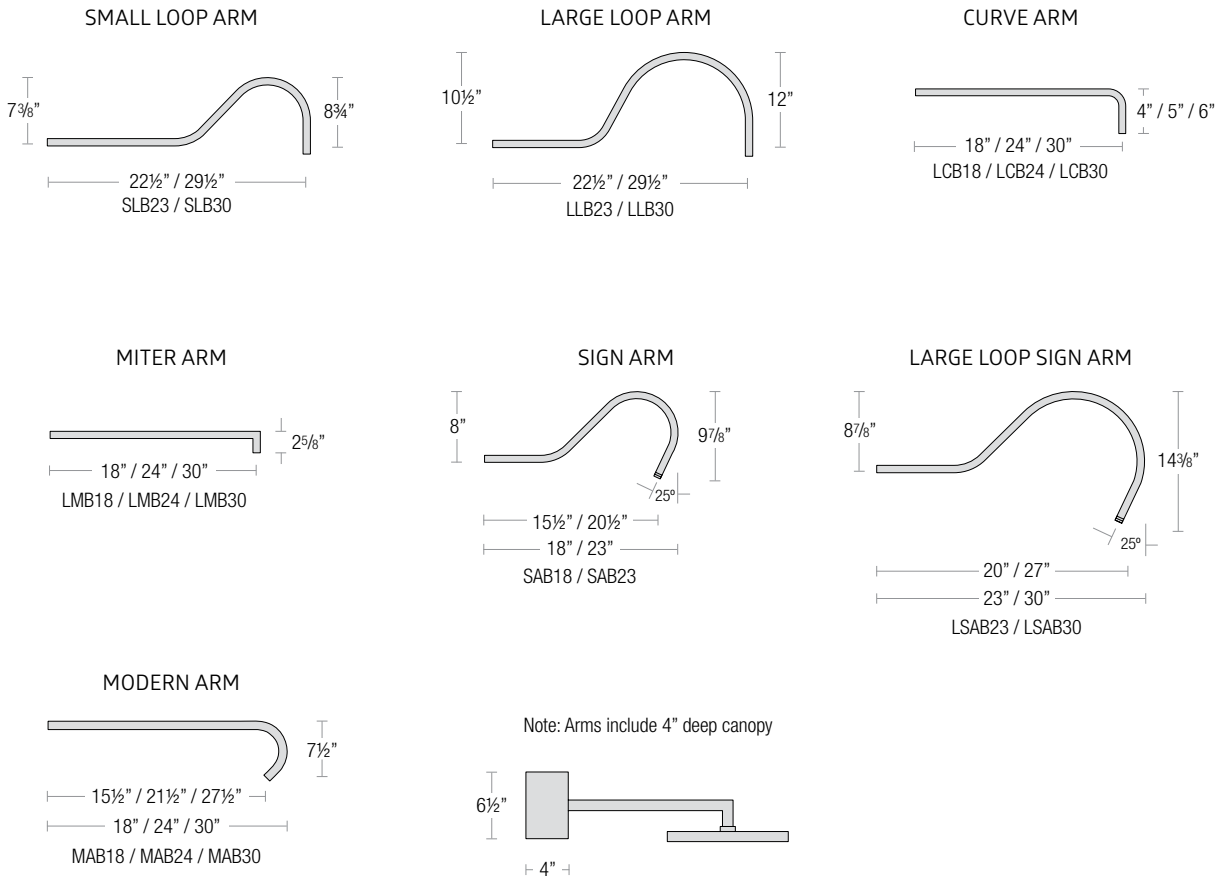

STANDARD FINISHES

- **ABL** (Aegean Blue)
- **RD** (Red)
- **BB** (Burnished Bronze)
- **SGR** (Sage Green)
- **BK** (Gloss Black)
- **SGW** (Semi Gloss White)
- **BLU** (Blue)
- **SND** (Sand)
- **DVG** (Dove Gray)
- **SS** (Satin Silver)
- **FLG** (Flannel Gray)
- **TBZ** (Textured Bronze)
- **LG** (Lime Green)
- **TGP** (Textured Graphite)
- **MB** (Matte Black)
- **TNG** (Tangerine)
- **MBL** (Midnight Blue)
- **TTL** (Tahitian Teal)
- **PNA** (Painted Natural Aluminum)
- **WT** (Gloss White)
- **PNC** (Painted Natural Copper)
- **YEL** (Yellow)

SPECIALTY FINISHES

- **GA** (Galvanized)

Note: All arm mounts include canopy