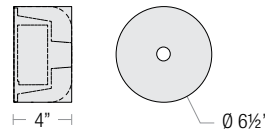

277V CANOPY