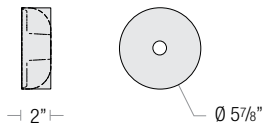

STANDARD FINISHES

- **ABL** (Aegean Blue)
- **BB** (Burnished Bronze)
- **BK** (Gloss Black)
- **BLU** (Blue)
- **DVG** (Dove Gray)
- **FLG** (Flannel Gray)
- **LG** (Lime Green)
- **MB** (Matte Black)
- **MBL** (Midnight Blue)
- **PNA** (Painted Natural Aluminum)
- **PNC** (Painted Natural Copper)
- **RD** (Red)
- **SGR** (Sage Green)
- **SGW** (Semi Gloss White)
- **SND** (Sand)
- **SS** (Satin Silver)
- **TBZ** (Textured Bronze)
- **TGP** (Textured Graphite)
- **TNG** (Tangerine)
- **TTL** (Tahitian Teal)
- **WT** (Gloss White)
- **YEL** (Yellow)

SPECIALTY FINISHES

- **GA** (Galvanized)

Note: All arm mounts include canopy

120V CANOPY