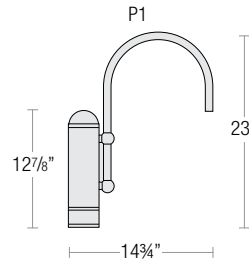

EMBLEM

Aluminum Shade with Glass and Guard Options

RE8, RE10, RE12

PROJECT: _____

SPEC-00028

UPDATED 02/16/2021

NOTE: _____

POST / WALL MOUNT ORDER MATRIX (EXAMPLE: 2W1MB)

Pipe Size	Mount Type	Finish	Input Voltage
2 (½" IP)	P1 (Single Post Mount) P2 (Double Post Mount) W1 (Traditional Wall Mount)	ABL (Aegean Blue)	(blank) (120V)
		BB (Burnished Bronze)	-27* (277V)
		BK (Gloss Black)	
	BLU (Blue)		
	DVG (Dove Gray)		
	FLG (Flannel Gray)		
	GA (Galvanized)		
	LG (Lime Green)		
	MB (Matte Black)		
	MBL (Midnight Blue)		
	PNA (Painted Natural Aluminum)		
	PNC (Painted Natural Copper)		
	RD (Red)		
	SGR (Sage Green)		
	SGW (Semi Gloss White)		
	SND (Sand)		
SS (Satin Silver)			
TBZ (Textured Bronze)			
TGP (Textured Graphite)			
TNG (Tangerine)			
TTL (Tahitian Teal)			
WT (Gloss White)			
YEL (Yellow)			

4. Post mount only

SINGLE POST MOUNT