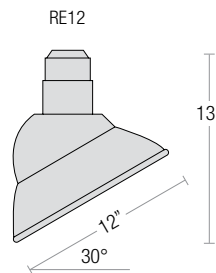

EMBLEM

Aluminum Shade with Glass and Guard Options

RE8, RE10, RE12

PROJECT: _____

SPEC-00028

UPDATED 02/16/2021

NOTE: _____

ELECTRICAL

- 120V input (277V available in arm and post option only)
- Integrated power supply allows the fixture to be connected directly into line voltage
- Pre-wired and ready for install
- LED is dimmable with Incandescent/Triac dimmers

MOUNTING

- ½" or ¾" IP for arms. Flush mount and post available only in ½"

FINISHES

- Shade and mounting finish options
- Available in 22 standard and 1 specialty finishes with optional coastal coating to protect finish in coastal environments (add "-C" to the finish)
- Inner shade is painted gloss white
- Consult factory for custom finish options

OPTIONAL ACCESSORIES

Glass, Cast Guard, Wire Cage or Wire Guard options available

LISTING

UL listed to US and Canadian standards for wet locations

RE10LED1227MB-3 / 3A24MB

RE12LED1227TBZ-3 / 3SA23TBZ

EMBLEM ORDER MATRIX (EXAMPLE: RE10LED1227MB-3)

Diameter	Lamp / LED	Finish	Coastal Coating	Accessories	Mounting Type
RE8 (8")	M (Medium Base, 100W max.)	ABL Aegean Blue	(blank) (No Coating)	(blank) (No Accessories)	-2 (½" IP)
RE10 (10")	LED1227^{1,2,3} (12W LED, 2700K, 90 CRI, 844lm)	BB (Burnished Bronze)	-C (Coating)	-CG (Clear Glass)	-3 (¾" IP)
RE12 (12")	LED1230^{1,2,3} (12W LED, 3000K, 90 CRI, 861lm)	BK (Gloss Black)		-FG (Frosted Glass)	-F (Flush Mount)
	LED1235^{1,2,3} (12W LED, 3500K, 90 CRI, 872lm)	BLU (Blue)		-CGG (Clear Glass w/ Cast Guard)	
	LED1240^{1,2,3} (12W LED, 4000K, 90 CRI, 889lm)	DVG (Dove Gray)		-FGG (Frosted Glass w/ Cast Guard)	
	LED1827^{1,2,3} (18W LED, 2700K, 90 CRI, 1265lm)	FLG (Flannel Gray)		-CGWC (Clear Glass w/ Wire Cage)	
	LED1830^{1,2,3} (18W LED, 3000K, 90 CRI, 1288lm)	GA (Galvanized)		-FGWC (Frosted Glass w/ Wire Cage)	
	LED1835^{1,2,3} (18W LED, 3500K, 90 CRI, 1311lm)	LG (Lime Green)		-FGWC (Frosted Glass w/ Wire Cage)	
	LED1840^{1,2,3} (18W LED, 4000K, 90 CRI, 1334lm)	MB (Matte Black)		-WG (Wire Guard)	
		MBL (Midnight Blue)			
		PNA (Painted Natural Aluminum)			
		PNC (Painted Natural Copper)			
		RD (Red)			
		SGR (Sage Green)			
		SGW (Semi Gloss White)			
		SND (Sand)			
		SS (Satin Silver)			
		TBZ (Textured Bronze)			
		TGP (Textured Graphite)			
		TNG (Tangerine)			
		TTL (Tahitian Teal)			
		WT (Gloss White)			
		YEL (Yellow)			

1. Lamps must be specified, and are not included in shade cost
2. Glass enclosure must be specified
3. Lumen are raw LED value

STANDARD FINISHES

ABL (Aegean Blue)	FLG (Flannel Gray)	PNC (Painted Natural Copper)	SS (Satin Silver)	WT (Gloss White)
BB (Burnished Bronze)	LG (Lime Green)	RD (Red)	TBZ (Textured Bronze)	YEL (Yellow)
BK (Gloss Black)	MB (Matte Black)	SGR (Sage Green)	TGP (Textured Graphite)	
BLU (Blue)	MBL (Midnight Blue)	SGW (Semi Gloss White)	TNG (Tangerine)	
DVG (Dove Gray)	PNA (Painted Natural Aluminum)	SND (Sand)	TTL (Tahitian Teal)	GA (Galvanized)

SPECIALTY FINISHES