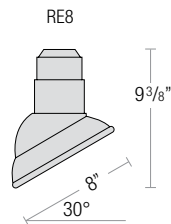

EMBLEM

Aluminum Shade with Glass and Guard Options

RE8, RE10, RE12

PROJECT: _____

SPEC-00028

UPDATED 02/16/2021

NOTE: _____

ELECTRICAL

- 120V input (277V available in arm and post option only)
- Integrated power supply allows the fixture to be connected directly into line voltage
- Pre-wired and ready for install
- LED is dimmable with Incandescent/Triac dimmers

MOUNTING

- ½" or ¾" IP for arms. Flush mount and post available only in ½"

FINISHES

- Shade and mounting finish options
- Available in 22 standard and 1 specialty finishes with optional coastal coating to protect finish in coastal environments (add "-C" to the finish)
- Inner shade is painted gloss white
- Consult factory for custom finish options

OPTIONAL ACCESSORIES

Glass, Cast Guard, Wire Cage or Wire Guard options available

LISTING

UL listed to US and Canadian standards for wet locations

RE10LED1227MB-3 / 3A24MB