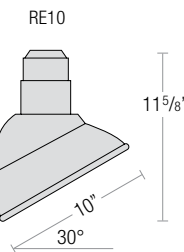

EMBLEM

Aluminum Shade with Glass and Guard Options

RE8, RE10, RE12

PROJECT: _____

SPEC-00028

UPDATED 02/16/2021

NOTE: _____

ELECTRICAL

- 120V input (277V available in arm and post option only)
- Integrated power supply allows the fixture to be connected directly into line voltage
- Pre-wired and ready for install
- LED is dimmable with Incandescent/Triac dimmers

MOUNTING

- ½" or ¾" IP for arms. Flush mount and post available only in ½"

FINISHES

- Shade and mounting finish options
- Available in 22 standard and 1 specialty finishes with optional coastal coating to protect finish in coastal environments (add "-C" to the finish)
- Inner shade is painted gloss white
- Consult factory for custom finish options

OPTIONAL ACCESSORIES

Glass, Cast Guard, Wire Cage or Wire Guard options available

LISTING

UL listed to US and Canadian standards for wet locations

RE10LED1227MB-3 / 3A24MB

RE12LED1227TBZ-3 / 3SA23TBZ

EMBLEM ORDER MATRIX (EXAMPLE: RE10LED1227MB-3)

Diameter	Lamp / LED	Finish	Coastal Coating	Accessories	Mounting Type
RE8 (8")	M (Medium Base, 100W max.)	ABL Aegean Blue	(blank) (No Coating)	(blank) (No Accessories)	-2 (½" IP)
RE10 (10")	LED1227^{1,2,3} (12W LED, 2700K, 90 CRI, 844lm)	BB (Burnished Bronze)	-C (Coating)	-CG (Clear Glass)	-3 (¾" IP)
RE12 (12")	LED1230^{1,2,3} (12W LED, 3000K, 90 CRI, 861lm)	BK (Gloss Black)		-FG (Frosted Glass)	-F (Flush Mount)
	LED1235^{1,2,3} (12W LED, 3500K, 90 CRI, 872lm)	BLU (Blue)		-CGG (Clear Glass w/ Cast Guard)	
	LED1240^{1,2,3} (12W LED, 4000K, 90 CRI, 889lm)	DVG (Dove Gray)		-FGG (Frosted Glass w/ Cast Guard)	
	LED1827^{1,2,3} (18W LED, 2700K, 90 CRI, 1265lm)	FLG (Flannel Gray)		-CGWC (Clear Glass w/ Wire Cage)	
	LED1830^{1,2,3} (18W LED, 3000K, 90 CRI, 1288lm)	GA (Galvanized)		-FGWC (Frosted Glass w/ Wire Cage)	
	LED1835^{1,2,3} (18W LED, 3500K, 90 CRI, 1311lm)	LG (Lime Green)		-FGWC (Frosted Glass w/ Wire Cage)	
	LED1840^{1,2,3} (18W LED, 4000K, 90 CRI, 1334lm)	MB (Matte Black)		-WG (Wire Guard)	
		MBL (Midnight Blue)			
		PNA (Painted Natural Aluminum)			
		PNC (Painted Natural Copper)			
		RD (Red)			
		SGR (Sage Green)			
		SGW (Semi Gloss White)			
		SND (Sand)			
		SS (Satin Silver)			
		TBZ (Textured Bronze)			
		TGP (Textured Graphite)			
		TNG (Tangerine)			
		TTL (Tahitian Teal)			
		WT (Gloss White)			
		YEL (Yellow)			

1. Lamps must be specified, and are not included in shade cost
2. Glass enclosure must be specified
3. Lumen are raw LED value

STANDARD FINISHES

ABL (Aegean Blue)	FLG (Flannel Gray)	PNC (Painted Natural Copper)	SS (Satin Silver)	WT (Gloss White)
BB (Burnished Bronze)	LG (Lime Green)	RD (Red)	TBZ (Textured Bronze)	YEL (Yellow)
BK (Gloss Black)	MB (Matte Black)	SGR (Sage Green)	TGP (Textured Graphite)	
BLU (Blue)	MBL (Midnight Blue)	SGW (Semi Gloss White)	TNG (Tangerine)	
DVG (Dove Gray)	PNA (Painted Natural Aluminum)	SND (Sand)	TTL (Tahitian Teal)	GA (Galvanized)

SPECIALTY FINISHES