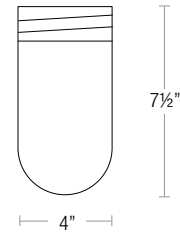

EMBLEM

Aluminum Shade with Glass and Guard Options

RE8, RE10, RE12

SPEC-00028

UPDATED 02/16/2021

PROJECT: _____

NOTE: _____

GLASS AND GUARD OPTIONS

Optional

GLASS ENCLOSURE

- Glass is available in clear (-CG) or frosted (-FG)

-CG (Clear Glass Enclosure)

-FG (Frosted Glass Enclosure)