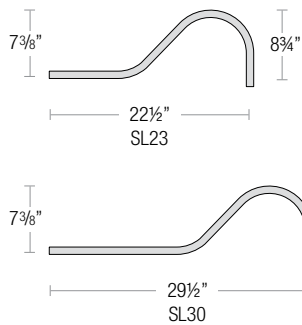

STANDARD FINISHES

- **ABL** (Aegean Blue)
- **BB** (Burnished Bronze)
- **BK** (Gloss Black)
- **BLU** (Blue)
- **DVG** (Dove Gray)
- **FLG** (Flannel Gray)
- **LG** (Lime Green)
- **MB** (Matte Black)
- **MBL** (Midnight Blue)
- **PNA** (Painted Natural Aluminum)
- **PNC** (Painted Natural Copper)
- **RD** (Red)
- **SGR** (Sage Green)
- **SGW** (Semi Gloss White)
- **SND** (Sand)
- **SS** (Satin Silver)
- **TBZ** (Textured Bronze)
- **TGP** (Textured Graphite)
- **TNG** (Tangerine)
- **TTL** (Tahitian Teal)
- **WT** (Gloss White)
- **YEL** (Yellow)

SPECIALTY FINISHES

- **GA** (Galvanized)

Note: All arm mounts include canopy

120V CANOPY

277V CANOPY

SMALL LOOP ARM