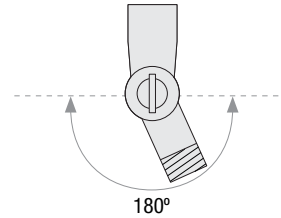

EMBLEM

Aluminum Shade with Glass and Guard Options

RE8, RE10, RE12

SPEC-00028   UPDATED 02/16/2021

PROJECT: _____

NOTE: _____

KNUCKLE ACCESSORY ORDER MATRIX (EXAMPLE: 2KNLMB)

Pipe Size	Knuckle	Finish	Coastal Coating
2 (½" IP)	KNL (Adjustable 180° Knuckle for Arm Mounts)	ABL (Aegean Blue)	(blank) (No Coating)
3 (¾" IP)		BB (Burnished Bronze)	-C (Coating)
		BK (Gloss Black)	
		BLU (Blue)	
		DVG (Dove Gray)	
		FLG (Flannel Gray)	
		GA (Galvanized)	
		LG (Lime Green)	
		MB (Matte Black)	
		MBL (Midnight Blue)	
		PNA (Painted Natural Aluminum)	
		PNC (Painted Natural Copper)	
		RD (Red)	
		SGR (Sage Green)	
		SGW (Semi Gloss White)	
		SND (Sand)	
		SS (Satin Silver)	
		TBZ (Textured Bronze)	
		TGP (Textured Graphite)	
		TNG (Tangerine)	
		TTL (Tahitian Teal)	
		WT (Gloss White)	
		YEL (Yellow)	

KNUCKLE ACCESSORY

Adjustable knuckle for arm mounts that allow luminaire to be rotated up to 180°.

STANDARD FINISHES

ABL (Aegean Blue)	FLG (Flannel Gray)	PNC (Painted Natural Copper)	SS (Satin Silver)	WT (Gloss White)
BB (Burnished Bronze)	LG (Lime Green)	RD (Red)	TBZ (Textured Bronze)	YEL (Yellow)
BK (Gloss Black)	MB (Matte Black)	SGR (Sage Green)	TGP (Textured Graphite)	
BLU (Blue)	MBL (Midnight Blue)	SGW (Semi Gloss White)	TNG (Tangerine)	SPECIALTY FINISHES
DVG (Dove Gray)	PNA (Painted Natural Aluminum)	SND (Sand)	TTL (Tahitian Teal)	GA (Galvanized)