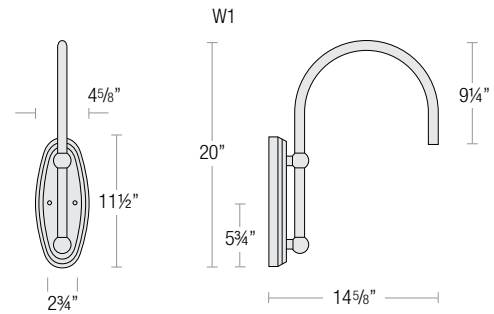

3. Post mount only

SINGLE POST MOUNT

DOUBLE POST MOUNT

TRADITIONAL WALL MOUNT

POST TYPE ORDER MATRIX (EXAMPLE: P8683-96TTL)

Post Type	Finish
PM4946 (Cast Aluminum Post)	ABL (Aegean Blue)
P8683-96 (Cast Aluminum Base w/ 96" Aluminum Post)	BB (Burnished Bronze)
P8683-120 (Cast Aluminum Base w/ 120" Aluminum Post)	BK (Gloss Black)
P8684-96 (96" Straight Aluminum Post)	BLU (Blue)
P8684-120 (120" Straight Aluminum Post)	DVG (Dove Gray)
PM8685 (Cast Aluminum Pier Mount - must be used with straight aluminum post, P8638)	FLG (Flannel Gray)
	GA (Galvanized)
	LG (Lime Green)
	MB (Matte Black)
	MBL (Midnight Blue)
	PNA (Painted Natural Aluminum)
	PNC (Painted Natural Copper)
	RD (Red)
	SGR (Sage Green)
	SGW (Semi Gloss White)
	SND (Sand)
	SS (Satin Silver)
	TBZ (Textured Bronze)
	TGP (Textured Graphite)
	TNG (Tangerine)
	TTL (Tahitian Teal)
	WT (Gloss White)
	YEL (Yellow)