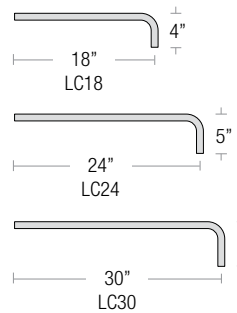

MOUNTING

- ½" or ¾" IP for arms. Flush mount, stems and post available only in ½"
- 9' Pendant cord available in black or white cord (includes 5" canopy with the same finish as the shade)

FINISHES

- Two-toned shade and lens ring finish options
- Available in 22 standard and 1 specialty finishes with optional coastal coating to protect finish in coastal environments (add "-C" to the finish)
- Consult factory for custom finish options

ARM MOUNT ORDER MATRIX (EXAMPLE: 3LM18TTL)

Pipe Size	Arm Type	Finish	Coastal Coating	Input Voltage
2 (½" IP)	SL23 (Small Loop - 23")	ABL Aegean Blue	(blank) (No coating)	(blank) (120V)
	SL30 (Small Loop - 30")	BB (Burnished Bronze)	-C (Coating)	-27 (277V)
3 (¾" IP)	LL23 (Large Loop - 23")	BK (Gloss Black)		
	LL30 (Large Loop - 30")	BLU (Blue)		
	LC18 (Curve Arm - 18")	DVG (Dove Gray)		
	LC24 (Curve Arm - 24")	FLG (Flannel Gray)		
	LC30 (Curve Arm - 30")	GA (Galvanized)		
	LM18 (Miter Arm - 18")	LG (Lime Green)		
	LM24 (Miter Arm - 24")	MB (Matte Black)		
	LM30 (Miter Arm - 30")	MBL (Midnight Blue)		
	SA18 (Sign Arm - 18")	PNA (Painted Natural Aluminum)		
	SA23 (Sign Arm - 23")	PNC (Painted Natural Copper)		
	LSA23 (Large Loop Sign Arm - 23")	RD (Red)		
	LSA30 (Large Loop Sign Arm - 30")	SGR (Sage Green)		
	A6 (Straight Arm - 6")	SGW (Semi Gloss White)		
	A12 (Straight Arm - 12")	SND (Sand)		
	A18 (Straight Arm - 18")	SS (Satin Silver)		
	A24 (Straight Arm - 24")	TBZ (Textured Bronze)		
	A30 (Straight Arm - 30")	TGP (Textured Graphite)		
	MA18 (Modern Arm - 18")	TNG (Tangerine)		
	MA24 (Modern Arm - 24")	TTL (Tahitian Teal)		
	MA30 (Modern Arm - 30")	WT (Gloss White)		
		YEL (Yellow)		

SPECIALTY FINISHES

- **GA** (Galvanized)

Note: All arm mounts include canopy

120V CANOPY

277V CANOPY

SMALL LOOP ARM

LARGE LOOP ARM

CURVE ARM