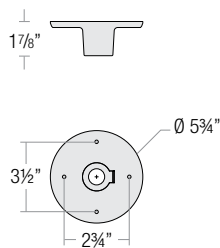

STEM MOUNT ORDER MATRIX (EXAMPLE: 2HS36TTL)

Pipe Size	Stem Length	Finish	Coastal Coating
2 (½" IP)	HS12 (12")	ABL (Aegean Blue)	(blank) (No Coating)
	HS18 (18")	BB (Burnished Bronze)	-C (Coating)
	HS24 (24")	BK (Gloss Black)	
	HS36 (36")	BLU (Blue)	
	HS48 (48")	DVG (Dove Gray)	
	HS__ (Custom length from 2" up to 60")	FLG (Flannel Gray)	
		GA (Galvanized)	
		LG (Lime Green)	
		MB (Matte Black)	
		MBL (Midnight Blue)	
		PNA (Painted Natural Aluminum)	
		PNC (Painted Natural Copper)	
		RD (Red)	
		SGR (Sage Green)	
		SGW (Semi Gloss White)	
		SND (Sand)	
		SS (Satin Silver)	
	TBZ (Textured Bronze)		
	TGP (Textured Graphite)		
	TNG (Tangerine)		
	TTL (Tahitian Teal)		
	WT (Gloss White)		
	YEL (Yellow)		

Stem mounts can be used for sloped ceiling up to 30°

Note: All stems include 2 3/8" canopy and ball swivels

PENDANT CANOPY

CEILING FLUSH MOUNT CANOPY

Note: Ceiling flush mount canopy includes 2" stem

STANDARD FINISHES