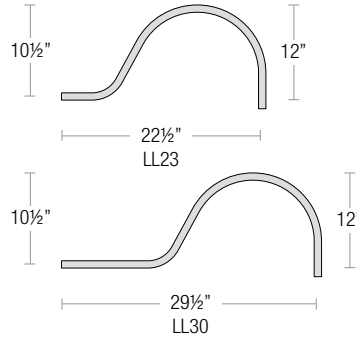

MOUNTING

- ½" or ¾" IP for arms. Flush mount, stems and post available only in ½"
- 9' Pendant cord available in black or white cord (includes 5" canopy with the same finish as the shade)

FINISHES

- Two-toned shade and lens ring finish options
- Available in 22 standard and 1 specialty finishes with optional coastal coating to protect finish in coastal environments (add "-C" to the finish)
- Consult factory for custom finish options

ARM MOUNT ORDER MATRIX (EXAMPLE: 3LM18TTL)

Pipe Size	Arm Type	Finish	Coastal Coating	Input Voltage
2 (½" IP)	SL23 (Small Loop - 23")	ABL Aegean Blue	(blank) (No coating)	(blank) (120V)
	SL30 (Small Loop - 30")	BB (Burnished Bronze)	-C (Coating)	-27 (277V)
3 (¾" IP)	LL23 (Large Loop - 23")	BK (Gloss Black)		
	LL30 (Large Loop - 30")	BLU (Blue)		
	LC18 (Curve Arm - 18")	DVG (Dove Gray)		
	LC24 (Curve Arm - 24")	FLG (Flannel Gray)		
	LC30 (Curve Arm - 30")	GA (Galvanized)		
	LM18 (Miter Arm - 18")	LG (Lime Green)		
	LM24 (Miter Arm - 24")	MB (Matte Black)		
	LM30 (Miter Arm - 30")	MBL (Midnight Blue)		
	SA18 (Sign Arm - 18")	PNA (Painted Natural Aluminum)		
	SA23 (Sign Arm - 23")	PNC (Painted Natural Copper)		
	LSA23 (Large Loop Sign Arm - 23")	RD (Red)		
	LSA30 (Large Loop Sign Arm - 30")	SGR (Sage Green)		
	A6 (Straight Arm - 6")	SGW (Semi Gloss White)		
	A12 (Straight Arm - 12")	SND (Sand)		
	A18 (Straight Arm - 18")	SS (Satin Silver)		
	A24 (Straight Arm - 24")	TBZ (Textured Bronze)		
	A30 (Straight Arm - 30")	TGP (Textured Graphite)		
	MA18 (Modern Arm - 18")	TNG (Tangerine)		
	MA24 (Modern Arm - 24")	TTL (Tahitian Teal)		
	MA30 (Modern Arm - 30")	WT (Gloss White)		
		YEL (Yellow)		

SPECIALTY FINISHES

- **GA** (Galvanized)

Note: All arm mounts include canopy

120V CANOPY

277V CANOPY

SMALL LOOP ARM

LARGE LOOP ARM

CURVE ARM