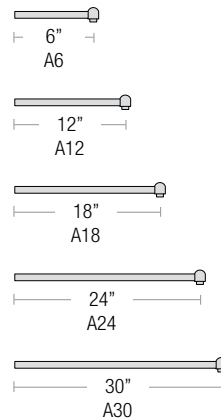

STRAIGHT ARM