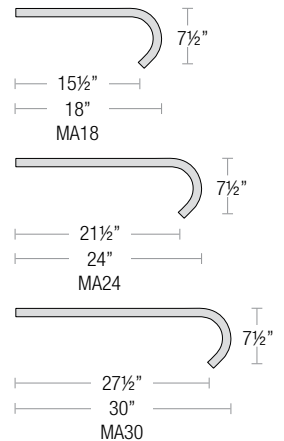

MOUNTING

- ½" or ¾" IP for arms. Flush mount, stems and post available only in ½"
- 9' Pendant cord available in black or white cord (includes 5" canopy with the same finish as the shade)

FINISHES

- Two-toned shade and lens ring finish options
- Available in 22 standard and 1 specialty finishes with optional coastal coating to protect finish in coastal environments (add "-C" to the finish)
- Consult factory for custom finish options

MITER ARM

SIGN ARM

LARGE LOOP SIGN ARM

STRAIGHT ARM

MODERN ARM

DOME

Aluminum Shade with Solite Lens,
Two-Toned Shade and Lens Ring Option

DM12, DM14, DM16
DM24, DM28, DM36

PROJECT: _____

SPEC-00027 UPDATED 02/16/2021

NOTE: _____

KNUCKLE ACCESSORY ORDER MATRIX (EXAMPLE: 2KNLTTL)

Pipe Size	Knuckle	Finish	Coastal Coating
2 (½" IP)	KNL (Adjustable 180° Knuckle for Arm Mounts)	ABL (Aegean Blue)	(blank) (No Coating)
3 (¾" IP)		BB (Burnished Bronze)	-C (Coating)
		BK (Gloss Black)	
		BLU (Blue)	
		DVG (Dove Gray)	
		FLG (Flannel Gray)	
		GA (Galvanized)	
		LG (Lime Green)	
		MB (Matte Black)	
		MBL (Midnight Blue)	
		PNA (Painted Natural Aluminum)	
		PNC (Painted Natural Copper)	
		RD (Red)	
		SGR (Sage Green)	
		SGW (Semi Gloss White)	
		SND (Sand)	
		SS (Satin Silver)	
		TBZ (Textured Bronze)	
		TGP (Textured Graphite)	
		TNG (Tangerine)	
		TTL (Tahitian Teal)	
		WT (Gloss White)	
		YEL (Yellow)	