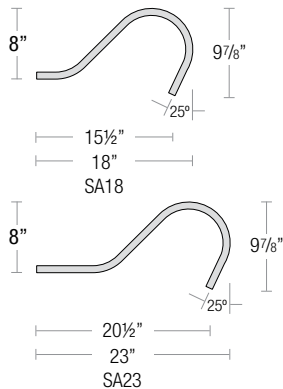

DOME

Aluminum Shade with Solite Lens,
Two-Toned Shade and Lens Ring Option

DM12, DM14, DM16
DM24, DM28, DM36

PROJECT: _____

SPEC-00027   UPDATED 02/16/2021

NOTE: _____

ARM MOUNT ORDER MATRIX (EXAMPLE: 3LM18TTL)

Pipe Size	Arm Type	Finish	Coastal Coating	Input Voltage
2 (½" IP)	SL23 (Small Loop - 23")	ABL Aegean Blue	(blank) (No coating)	(blank) (120V)
	SL30 (Small Loop - 30")	BB (Burnished Bronze)	-C (Coating)	-27 (277V)
3 (¾" IP)	LL23 (Large Loop - 23")	BK (Gloss Black)		
	LL30 (Large Loop - 30")	BLU (Blue)		
	LC18 (Curve Arm - 18")	DVG (Dove Gray)		
	LC24 (Curve Arm - 24")	FLG (Flannel Gray)		
	LC30 (Curve Arm - 30")	GA (Galvanized)		
	LM18 (Miter Arm - 18")	LG (Lime Green)		
	LM24 (Miter Arm - 24")	MB (Matte Black)		
	LM30 (Miter Arm - 30")	MBL (Midnight Blue)		
	SA18 (Sign Arm - 18")	PNA (Painted Natural Aluminum)		
	SA23 (Sign Arm - 23")	PNC (Painted Natural Copper)		
	LSA23 (Large Loop Sign Arm - 23")	RD (Red)		
	LSA30 (Large Loop Sign Arm - 30")	SGR (Sage Green)		
	A6 (Straight Arm - 6")	SGW (Semi Gloss White)		
	A12 (Straight Arm - 12")	SND (Sand)		
	A18 (Straight Arm - 18")	SS (Satin Silver)		
	A24 (Straight Arm - 24")	TBZ (Textured Bronze)		
	A30 (Straight Arm - 30")	TGP (Textured Graphite)		
	MA18 (Modern Arm - 18")	TNG (Tangerine)		
	MA24 (Modern Arm - 24")	TTL (Tahitian Teal)		
	MA30 (Modern Arm - 30")	WT (Gloss White)		
		YEL (Yellow)		

STANDARD FINISHES

- **ABL** (Aegean Blue)
- **RD** (Red)
- **BB** (Burnished Bronze)
- **SGR** (Sage Green)
- **BK** (Gloss Black)
- **SGW** (Semi Gloss White)
- **BLU** (Blue)
- **SND** (Sand)
- **DVG** (Dove Gray)
- **SS** (Satin Silver)
- **FLG** (Flannel Gray)
- **TBZ** (Textured Bronze)
- **LG** (Lime Green)
- **TGP** (Textured Graphite)
- **MB** (Matte Black)
- **TNG** (Tangerine)
- **MBL** (Midnight Blue)
- **TTL** (Tahitian Teal)
- **PNA** (Painted Natural Aluminum)
- **WT** (Gloss White)
- **PNC** (Painted Natural Copper)
- **YEL** (Yellow)

SPECIALTY FINISHES

- **GA** (Galvanized)