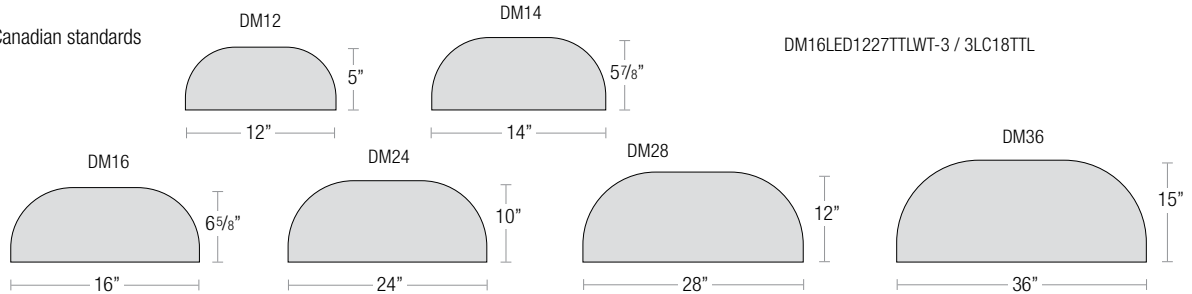

DOME

Aluminum Shade with Solite Lens,
Two-Toned Shade and Lens Ring Option

DM12, DM14, DM16
DM24, DM28, DM36

PROJECT: _____

SPEC-00027   UPDATED 02/16/2021

NOTE: _____

ELECTRICAL

- 120V input (277V available in arm and post option only)
- Integrated power supply allows the fixture to be connected directly into line voltage
- Pre-wired and ready for install
- LED is dimmable with Incandescent/Triac dimmers

MOUNTING

- ½" or ¾" IP for arms. Flush mount, stems and post available only in ½"
- 9' Pendant cord available in black or white cord (includes 5" canopy with the same finish as the shade)

FINISHES

- Two-toned shade and lens ring finish options
- Available in 22 standard and 1 specialty finishes with optional coastal coating to protect finish in coastal environments (add "-C" to the finish)
- Consult factory for custom finish options

LISTING

UL listed to US and Canadian standards for wet locations

WET LOCATION

DOME ORDER MATRIX (EXAMPLE: DM16LED1227TTLWT-3)

Diameter	Lamp / LED	Shade Finish	Lens Ring Finish³	Coastal Coating	Mounting Type
DM12 (12")	M (Medium Base, 100W max.)	ABL Aegean Blue	ABL Aegean Blue	(blank) (No Coating)	-2 (½" IP)
DM14 (14")	LED1227^{1,2} (12W LED, 2700K, 90 CRI, 844lm)	BB (Burnished Bronze)	BB (Burnished Bronze)	-C (Coating)	-3 (¾" IP)
DM16 (16")	LED1230^{1,2} (12W LED, 3000K, 90 CRI, 861lm)	BK (Gloss Black)	BK (Gloss Black)		-B (Black Cord Pendant)
DM24 (24")	LED1235^{1,2} (12W LED, 3500K, 90 CRI, 872lm)	BLU (Blue)	BLU (Blue)		-W (White Cord Pendant)
DM28 (28")	LED1240^{1,2} (12W LED, 4000K, 90 CRI, 889lm)	DVG (Dove Gray)	DVG (Dove Gray)		-F (Flush Mount)
DM36 (36")	LED1827^{1,2} (18W LED, 2700K, 90 CRI, 1265lm)	FLG (Flannel Gray)	FLG (Flannel Gray)		
	LED1830^{1,2} (18W LED, 3000K, 90 CRI, 1288lm)	GA (Galvanized)	GA (Galvanized)		
	LED1835^{1,2} (18W LED, 3500K, 90 CRI, 1311lm)	LG (Lime Green)	LG (Lime Green)		
	LED1840^{1,2} (18W LED, 4000K, 90 CRI, 1334lm)	MB (Matte Black)	MB (Matte Black)		
		MBL (Midnight Blue)	MBL (Midnight Blue)		
		PNA (Painted Natural Aluminum)	PNA (Painted Natural Aluminum)		
		PNC (Painted Natural Copper)	PNC (Painted Natural Copper)		
		RD (Red)	RD (Red)		
		SGR (Sage Green)	SGR (Sage Green)		
		SGW (Semi Gloss White)	SGW (Semi Gloss White)		
		SND (Sand)	SND (Sand)		
		SS (Satin Silver)	SS (Satin Silver)		
		TBZ (Textured Bronze)	TBZ (Textured Bronze)		
		TGP (Textured Graphite)	TGP (Textured Graphite)		
		TNG (Tangerine)	TNG (Tangerine)		
		TTL (Tahitian Teal)	TTL (Tahitian Teal)		
		WT (Gloss White)	WT (Gloss White)		
		YEL (Yellow)	YEL (Yellow)		

1. Lamps must be specified, and are not included in shade cost
2. Lumen are raw LED value

3. DM12, DM14, DM16 Only

STANDARD FINISHES

- **ABL** (Aegean Blue)
- **BB** (Burnished Bronze)
- **BK** (Gloss Black)
- **BLU** (Blue)
- **DVG** (Dove Gray)
- **FLG** (Flannel Gray)
- **LG** (Lime Green)
- **MB** (Matte Black)
- **MBL** (Midnight Blue)
- **PNA** (Painted Natural Aluminum)
- **PNC** (Painted Natural Copper)
- **RD** (Red)
- **SGR** (Sage Green)
- **SGW** (Semi Gloss White)
- **SND** (Sand)
- **SS** (Satin Silver)
- **TBZ** (Textured Bronze)
- **TGP** (Textured Graphite)
- **TNG** (Tangerine)
- **TTL** (Tahitian Teal)
- **WT** (Gloss White)
- **YEL** (Yellow)

SPECIALTY FINISHES
● **GA** (Galvanized)