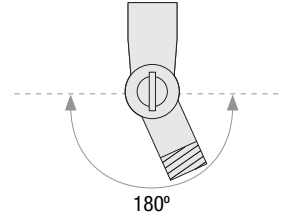

DOME

Aluminum Shade with Solite Lens,
Two-Toned Shade and Lens Ring Option

DM12, DM14, DM16
DM24, DM28, DM36

PROJECT: _____

SPEC-00027   UPDATED 02/16/2021

NOTE: _____

KNUCKLE ACCESSORY ORDER MATRIX (EXAMPLE: 2KNLTTL)

Pipe Size	Knuckle	Finish	Coastal Coating
2 (½" IP)	KNL (Adjustable 180° Knuckle for Arm Mounts)	ABL (Aegean Blue)	(blank) (No Coating)
3 (¾" IP)		BB (Burnished Bronze)	-C (Coating)
		BK (Gloss Black)	
		BLU (Blue)	
		DVG (Dove Gray)	
		FLG (Flannel Gray)	
		GA (Galvanized)	
		LG (Lime Green)	
		MB (Matte Black)	
		MBL (Midnight Blue)	
		PNA (Painted Natural Aluminum)	
		PNC (Painted Natural Copper)	
		RD (Red)	
		SGR (Sage Green)	
		SGW (Semi Gloss White)	
		SND (Sand)	
		SS (Satin Silver)	
		TBZ (Textured Bronze)	
		TGP (Textured Graphite)	
		TNG (Tangerine)	
		TTL (Tahitian Teal)	
		WT (Gloss White)	
		YEL (Yellow)	

KNUCKLE ACCESSORY

Adjustable knuckle for arm mounts that allow luminaire to be rotated up to 180°.

STANDARD FINISHES

ABL (Aegean Blue)	FLG (Flannel Gray)	PNC (Painted Natural Copper)	SS (Satin Silver)	WT (Gloss White)
BB (Burnished Bronze)	LG (Lime Green)	RD (Red)	TBZ (Textured Bronze)	YEL (Yellow)
BK (Gloss Black)	MB (Matte Black)	SGR (Sage Green)	TGP (Textured Graphite)	
BLU (Blue)	MBL (Midnight Blue)	SGW (Semi Gloss White)	TNG (Tangerine)	
DVG (Dove Gray)	PNA (Painted Natural Aluminum)	SND (Sand)	TTL (Tahitian Teal)	

SPECIALTY FINISHES

1. GA (Galvanized)