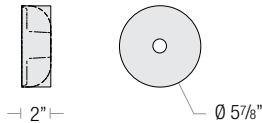

STANDARD FINISHES

- **ABL** (Aegean Blue)
- **RD** (Red)
- **BB** (Burnished Bronze)
- **SGR** (Sage Green)
- **BK** (Gloss Black)
- **SGW** (Semi Gloss White)
- **BLU** (Blue)
- **SND** (Sand)
- **DVG** (Dove Gray)
- **SS** (Satin Silver)
- **FLG** (Flannel Gray)
- **TBZ** (Textured Bronze)
- **LG** (Lime Green)
- **TGP** (Textured Graphite)
- **MB** (Matte Black)
- **TNG** (Tangerine)
- **MBL** (Midnight Blue)
- **TTL** (Tahitian Teal)
- **PNA** (Painted Natural Aluminum)
- **WT** (Gloss White)
- **PNC** (Painted Natural Copper)
- **YEL** (Yellow)

SPECIALTY FINISHES

- **GA** (Galvanized)

Note: All arm mounts include canopy

120V CANOPY