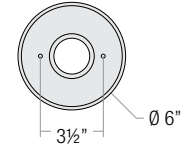

DOME

Aluminum Shade with Solite Lens,
Two-Toned Shade and Lens Ring Option

DM12, DM14, DM16
DM24, DM28, DM36

SPEC-00027   UPDATED 02/16/2021

PROJECT: _____

NOTE: _____

STEM MOUNT ORDER MATRIX (EXAMPLE: 2HS36TTL)

Pipe Size	Stem Length	Finish	Coastal Coating
2 (½" IP)	HS12 (12")	ABL (Aegean Blue)	(blank) (No Coating)
	HS18 (18")	BB (Burnished Bronze)	-C (Coating)
	HS24 (24")	BK (Gloss Black)	
	HS36 (36")	BLU (Blue)	
	HS48 (48")	DVG (Dove Gray)	
	HS__ (Custom length from 2" up to 60")	FLG (Flannel Gray)	
		GA (Galvanized)	
		LG (Lime Green)	
		MB (Matte Black)	
		MBL (Midnight Blue)	
		PNA (Painted Natural Aluminum)	
		PNC (Painted Natural Copper)	
		RD (Red)	
		SGR (Sage Green)	
		SGW (Semi Gloss White)	
		SND (Sand)	
		SS (Satin Silver)	
	TBZ (Textured Bronze)		
	TGP (Textured Graphite)		
	TNG (Tangerine)		
	TTL (Tahitian Teal)		
	WT (Gloss White)		
	YEL (Yellow)		

Stem mounts can be used for sloped ceiling up to 30°