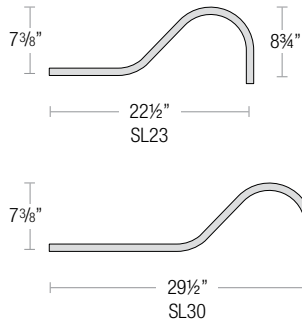

ARM MOUNT ORDER MATRIX (EXAMPLE: 3LM18TTL)

Pipe Size	Arm Type	Finish	Coastal Coating	Input Voltage
2 (½" IP)	SL23 (Small Loop - 23")	ABL Aegean Blue	(blank) (No coating)	(blank) (120V)
	SL30 (Small Loop - 30")	BB (Burnished Bronze)	-C (Coating)	-27 (277V)
3 (¾" IP)	LL23 (Large Loop - 23")	BK (Gloss Black)		
	LL30 (Large Loop - 30")	BLU (Blue)		
	LC18 (Curve Arm - 18")	DVG (Dove Gray)		
	LC24 (Curve Arm - 24")	FLG (Flannel Gray)		
	LC30 (Curve Arm - 30")	GA (Galvanized)		
	LM18 (Miter Arm - 18")	LG (Lime Green)		
	LM24 (Miter Arm - 24")	MB (Matte Black)		
	LM30 (Miter Arm - 30")	MBL (Midnight Blue)		
	SA18 (Sign Arm - 18")	PNA (Painted Natural Aluminum)		
	SA23 (Sign Arm - 23")	PNC (Painted Natural Copper)		
	LSA23 (Large Loop Sign Arm - 23")	RD (Red)		
	LSA30 (Large Loop Sign Arm - 30")	SGR (Sage Green)		
	A6 (Straight Arm - 6")	SGW (Semi Gloss White)		
	A12 (Straight Arm - 12")	SND (Sand)		
	A18 (Straight Arm - 18")	SS (Satin Silver)		
	A24 (Straight Arm - 24")	TBZ (Textured Bronze)		
	A30 (Straight Arm - 30")	TGP (Textured Graphite)		
	MA18 (Modern Arm - 18")	TNG (Tangerine)		
	MA24 (Modern Arm - 24")	TTL (Tahitian Teal)		
	MA30 (Modern Arm - 30")	WT (Gloss White)		
		YEL (Yellow)		

SPECIALTY FINISHES

- **GA** (Galvanized)

Note: All arm mounts include canopy

120V CANOPY

277V CANOPY

SMALL LOOP ARM

LARGE LOOP ARM

CURVE ARM

MITER ARM

SIGN ARM

LARGE LOOP SIGN ARM

STRAIGHT ARM

MODERN ARM

DOME

Aluminum Shade with Solite Lens,
Two-Toned Shade and Lens Ring Option

DM12, DM14, DM16
DM24, DM28, DM36