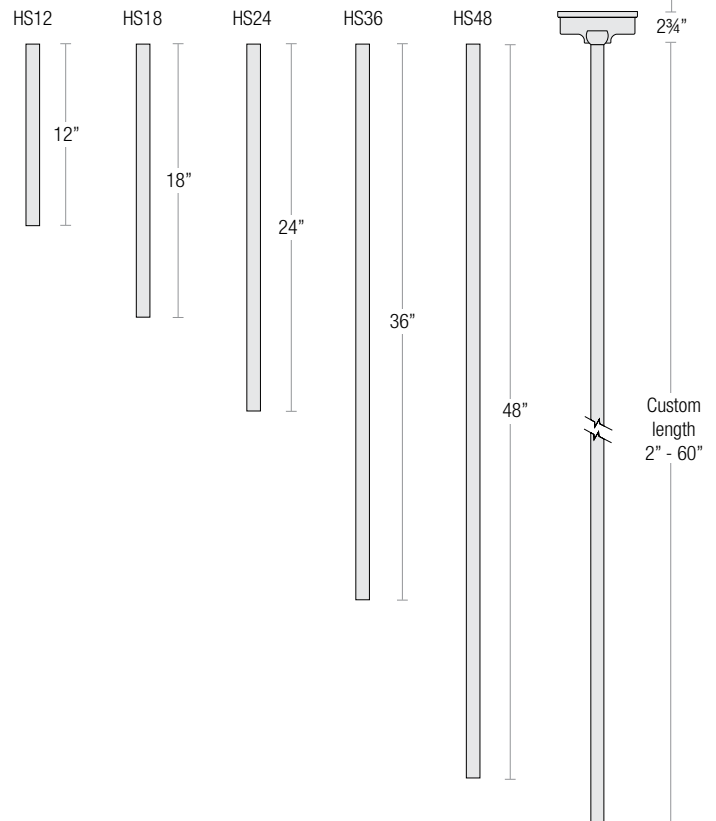

STEM MOUNT ORDER MATRIX (EXAMPLE: 2HS36TTL)

Pipe Size	Stem Length	Finish	Coastal Coating
2 (½" IP)	HS12 (12")	ABL (Aegean Blue)	(blank) (No Coating)
	HS18 (18")	BB (Burnished Bronze)	-C (Coating)
	HS24 (24")	BK (Gloss Black)	
	HS36 (36")	BLU (Blue)	
	HS48 (48")	DVG (Dove Gray)	
	HS__ (Custom length from 2" up to 60")	FLG (Flannel Gray)	
		GA (Galvanized)	
		LG (Lime Green)	
		MB (Matte Black)	
		MBL (Midnight Blue)	
		PNA (Painted Natural Aluminum)	
		PNC (Painted Natural Copper)	
		RD (Red)	
		SGR (Sage Green)	
		SGW (Semi Gloss White)	
		SND (Sand)	
		SS (Satin Silver)	
	TBZ (Textured Bronze)		
	TGP (Textured Graphite)		
	TNG (Tangerine)		
	TTL (Tahitian Teal)		
	WT (Gloss White)		
	YEL (Yellow)		

Stem mounts can be used for sloped ceiling up to 30°

Note: All stems include 2 3/8" canopy and ball swivels

PENDANT CANOPY

CEILING FLUSH MOUNT CANOPY

Note: Ceiling flush mount canopy includes 2" stem

STANDARD FINISHES