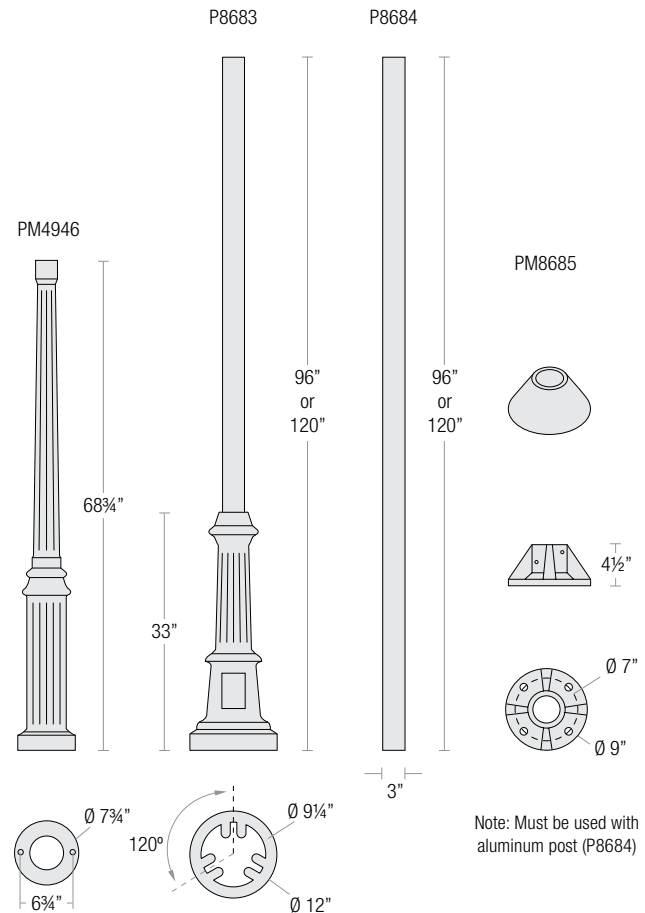

STANDARD FINISHES

- ABL (Aegean Blue)
- MBL (Midnight Blue)
- TBZ (Textured Bronze)
- BB (Burnished Bronze)
- PNA (Painted Natural Aluminum)
- TGP (Textured Graphite)
- BK (Gloss Black)
- PNC (Painted Natural Copper)
- TNG (Tangerine)
- BLU (Blue)
- RD (Red)
- TTL (Tahitian Teal)
- DVG (Dove Gray)
- SGR (Sage Green)
- WT (Gloss White)
- FLG (Flannel Gray)
- SGW (Semi Gloss White)
- YEL (Yellow)
- LG (Lime Green)
- SND (Sand)
- GA (Galvanized)
- MB (Matte Black)
- SS (Satin Silver)