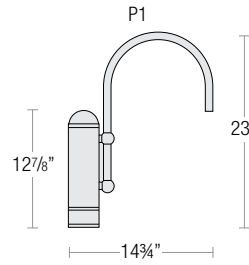

DOME

Aluminum Shade with Solite Lens,
Two-Toned Shade and Lens Ring Option

DM12, DM14, DM16
DM24, DM28, DM36

PROJECT: _____

SPEC-00027

UPDATED 02/16/2021

NOTE: _____

POST / WALL MOUNT ORDER MATRIX (EXAMPLE: 2P1TTL)

Pipe Size	Mount Type	Finish	Input Voltage
2 (½" IP)	P1 (Single Post Mount) P2 (Double Post Mount) W1 (Traditional Wall Mount)	ABL (Aegean Blue)	(blank) (120V)
		BB (Burnished Bronze)	-27³ (277V)
		BK (Gloss Black)	
	BLU (Blue)		
	DVG (Dove Gray)		
	FLG (Flannel Gray)		
	GA (Galvanized)		
	LG (Lime Green)		
	MB (Matte Black)		
	MBL (Midnight Blue)		
	PNA (Painted Natural Aluminum)		
	PNC (Painted Natural Copper)		
	RD (Red)		
	SGR (Sage Green)		
	SGW (Semi Gloss White)		
	SND (Sand)		
SS (Satin Silver)			
TBZ (Textured Bronze)			
TGP (Textured Graphite)			
TNG (Tangerine)			
TTL (Tahitian Teal)			
WT (Gloss White)			
YEL (Yellow)			

3. Post mount only

SINGLE POST MOUNT