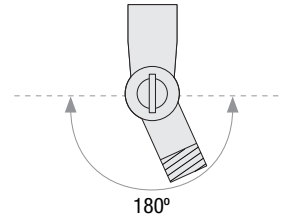

BELL

Aluminum Shade with Solite Lens
Two-Toned Shade and Lens Ring Option

BL8, BL10, BL12

PROJECT: _____

SPEC-00023   UPDATED 02/16/2021

NOTE: _____

KNUCKLE ACCESSORY ORDER MATRIX (EXAMPLE: 2KNLSGW)

Pipe Size	Knuckle	Finish	Coastal Coating
2 (½" IP)	KNL (Adjustable 180° Knuckle for Arm Mounts)	ABL (Aegean Blue)	(blank) (No Coating)
3 (¾" IP)		BB (Burnished Bronze)	-C (Coating)
		BK (Gloss Black)	
		BLU (Blue)	
		DVG (Dove Gray)	
		FLG (Flannel Gray)	
		GA (Galvanized)	
		LG (Lime Green)	
		MB (Matte Black)	
		MBL (Midnight Blue)	
		PNA (Painted Natural Aluminum)	
		PNC (Painted Natural Copper)	
		RD (Red)	
		SGR (Sage Green)	
		SGW (Semi Gloss White)	
		SND (Sand)	
		SS (Satin Silver)	
		TBZ (Textured Bronze)	
		TGP (Textured Graphite)	
		TNG (Tangerine)	
		TTL (Tahitian Teal)	
		WT (Gloss White)	
		YEL (Yellow)	

KNUCKLE ACCESSORY

Adjustable knuckle for arm mounts that allow luminaire to be rotated up to 180°.

STANDARD FINISHES

ABL (Aegean Blue)	FLG (Flannel Gray)	PNC (Painted Natural Copper)	SS (Satin Silver)	WT (Gloss White)
BB (Burnished Bronze)	LG (Lime Green)	RD (Red)	TBZ (Textured Bronze)	YEL (Yellow)
BK (Gloss Black)	MB (Matte Black)	SGR (Sage Green)	TGP (Textured Graphite)	
BLU (Blue)	MBL (Midnight Blue)	SGW (Semi Gloss White)	TNG (Tangerine)	SPECIALTY FINISHES
DVG (Dove Gray)	PNA (Painted Natural Aluminum)	SND (Sand)	TTL (Tahitian Teal)	GA (Galvanized)