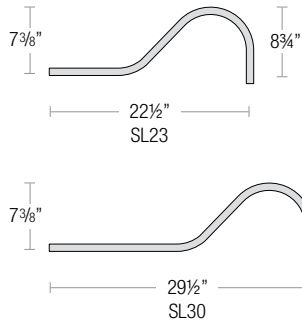

SPECIALTY FINISHES

- **GA** (Galvanized)

Note: All arm mounts include canopy

120V CANOPY

277V CANOPY

SMALL LOOP ARM

LARGE LOOP ARM

CURVE ARM

MITER ARM

SIGN ARM

LARGE LOOP SIGN ARM

STRAIGHT ARM

MODERN ARM

BELL

Aluminum Shade with Solite Lens
Two-Toned Shade and Lens Ring Option

BL8, BL10, BL12