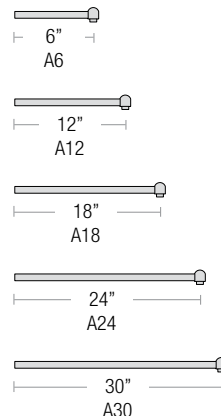

MITER ARM

SIGN ARM

LARGE LOOP SIGN ARM

STRAIGHT ARM

MODERN ARM

BELL

Aluminum Shade with Solite Lens
Two-Toned Shade and Lens Ring Option

BL8, BL10, BL12