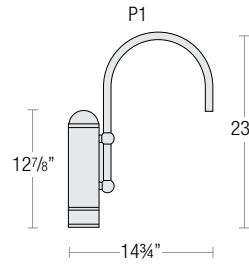

BELL

Aluminum Shade with Solite Lens
Two-Toned Shade and Lens Ring Option

BL8, BL10, BL12

PROJECT: _____

SPEC-00023

UPDATED 02/16/2021

NOTE: _____

POST / WALL MOUNT ORDER MATRIX (EXAMPLE: 2W1SGW)

Pipe Size	Mount Type	Finish	Input Voltage
2 (½" IP)	P1 (Single Post Mount) P2 (Double Post Mount) W1 (Traditional Wall Mount)	ABL (Aegean Blue)	(blank) (120V)
		BB (Burnished Bronze)	-27³ (277V)
		BK (Gloss Black)	
	BLU (Blue)		
	DVG (Dove Gray)		
	FLG (Flannel Gray)		
	GA (Galvanized)		
	LG (Lime Green)		
	MB (Matte Black)		
	MBL (Midnight Blue)		
	PNA (Painted Natural Aluminum)		
	PNC (Painted Natural Copper)		
	RD (Red)		
	SGR (Sage Green)		
	SGW (Semi Gloss White)		
	SND (Sand)		
SS (Satin Silver)			
TBZ (Textured Bronze)			
TGP (Textured Graphite)			
TNG (Tangerine)			
TTL (Tahitian Teal)			
WT (Gloss White)			
YEL (Yellow)			

3. Post mount only

SINGLE POST MOUNT