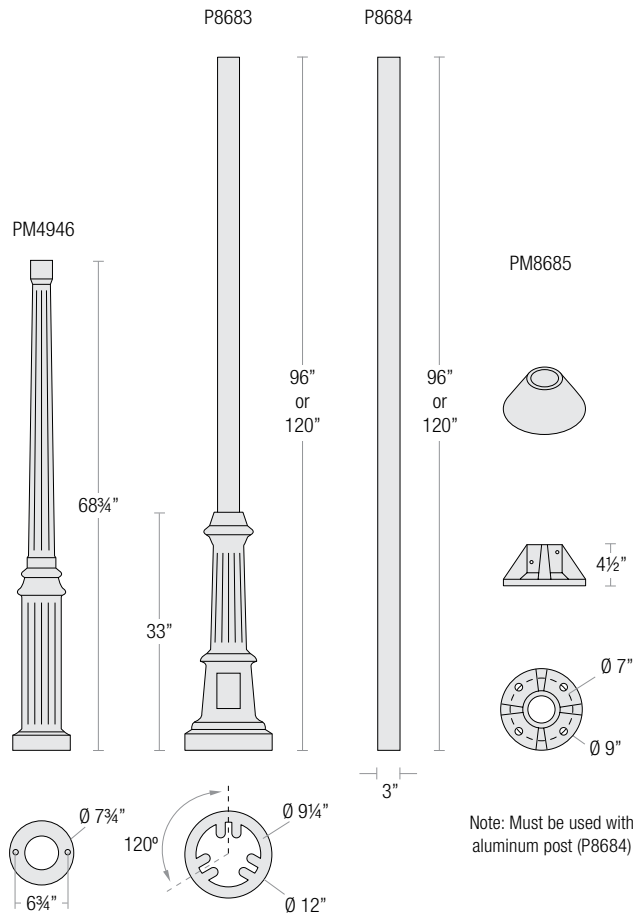

BELL

Aluminum Shade with Solite Lens
Two-Toned Shade and Lens Ring Option

BL8, BL10, BL12

PROJECT: _____

SPEC-00023

UPDATED 02/16/2021

NOTE: _____

POST / WALL MOUNT ORDER MATRIX (EXAMPLE: 2W1SGW)

Pipe Size	Mount Type	Finish	Input Voltage
2 (½" IP)	P1 (Single Post Mount) P2 (Double Post Mount) W1 (Traditional Wall Mount)	ABL (Aegean Blue)	(blank) (120V)
		BB (Burnished Bronze)	-27 ³ (277V)
		BK (Gloss Black)	
	BLU (Blue)		
	DVG (Dove Gray)		
	FLG (Flannel Gray)		
	GA (Galvanized)		
	LG (Lime Green)		
	MB (Matte Black)		
	MBL (Midnight Blue)		
	PNA (Painted Natural Aluminum)		
	PNC (Painted Natural Copper)		
	RD (Red)		
	SGR (Sage Green)		
	SGW (Semi Gloss White)		
	SND (Sand)		
SS (Satin Silver)			
TBZ (Textured Bronze)			
TGP (Textured Graphite)			
TNG (Tangerine)			
TTL (Tahitian Teal)			
WT (Gloss White)			
YEL (Yellow)			

3. Post mount only

SINGLE POST MOUNT

DOUBLE POST MOUNT

TRADITIONAL WALL MOUNT

POST TYPE ORDER MATRIX (EXAMPLE: P8683-96SGW)

Post Type	Finish
PM4946 (Cast Aluminum Post)	ABL (Aegean Blue)
P8683-96 (Cast Aluminum Base w/ 96" Aluminum Post)	BB (Burnished Bronze)
P8683-120 (Cast Aluminum Base w/ 120" Aluminum Post)	BK (Gloss Black)
P8684-96 (96" Straight Aluminum Post)	BLU (Blue)
P8684-120 (120" Straight Aluminum Post)	DVG (Dove Gray)
PM8685 (Cast Aluminum Pier Mount - must be used with straight aluminum post, P8638)	FLG (Flannel Gray)
	GA (Galvanized)
	LG (Lime Green)
	MB (Matte Black)
	MBL (Midnight Blue)
	PNA (Painted Natural Aluminum)
	PNC (Painted Natural Copper)
	RD (Red)
	SGR (Sage Green)
	SGW (Semi Gloss White)
	SND (Sand)
	SS (Satin Silver)
	TBZ (Textured Bronze)
	TGP (Textured Graphite)
	TNG (Tangerine)
	TTL (Tahitian Teal)
	WT (Gloss White)
	YEL (Yellow)