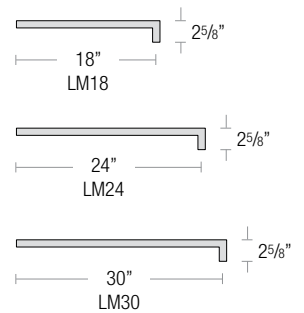

BELL

Aluminum Shade with Solite Lens
Two-Toned Shade and Lens Ring Option

BL8, BL10, BL12

PROJECT: _____

SPEC-00023

UPDATED 02/16/2021

NOTE: _____

ARM MOUNT ORDER MATRIX (EXAMPLE: 3LC18SGW)

Pipe Size	Arm Type	Finish	Coastal Coating	Input Voltage
2 (½" IP)	SL23 (Small Loop - 23")	ABL Aegean Blue	(blank) (No coating)	(blank) (120V)
	SL30 (Small Loop - 30")	BB (Burnished Bronze)	-C (Coating)	-27 (277V)
3 (¾" IP)	LL23 (Large Loop - 23")	BK (Gloss Black)		
	LL30 (Large Loop - 30")	BLU (Blue)		
	LC18 (Curve Arm - 18")	DVG (Dove Gray)		
	LC24 (Curve Arm - 24")	FLG (Flannel Gray)		
	LC30 (Curve Arm - 30")	GA (Galvanized)		
	LM18 (Miter Arm - 18")	LG (Lime Green)		
	LM24 (Miter Arm - 24")	MB (Matte Black)		
	LM30 (Miter Arm - 30")	MBL (Midnight Blue)		
	SA18 (Sign Arm - 18")	PNA (Painted Natural Aluminum)		
	SA23 (Sign Arm - 23")	PNC (Painted Natural Copper)		
	LSA23 (Large Loop Sign Arm - 23")	RD (Red)		
	LSA30 (Large Loop Sign Arm - 30")	SGR (Sage Green)		
	A6 (Straight Arm - 6")	SGW (Semi Gloss White)		
	A12 (Straight Arm - 12")	SND (Sand)		
	A18 (Straight Arm - 18")	SS (Satin Silver)		
	A24 (Straight Arm - 24")	TBZ (Textured Bronze)		
	A30 (Straight Arm - 30")	TGP (Textured Graphite)		
	MA18 (Modern Arm - 18")	TNG (Tangerine)		
	MA24 (Modern Arm - 24")	TTL (Tahitian Teal)		
	MA30 (Modern Arm - 30")	WT (Gloss White)		
		YEL (Yellow)		

STANDARD FINISHES

- **ABL** (Aegean Blue)
- **BB** (Burnished Bronze)
- **BK** (Gloss Black)
- **BLU** (Blue)
- **DVG** (Dove Gray)
- **FLG** (Flannel Gray)
- **LG** (Lime Green)
- **MB** (Matte Black)
- **MBL** (Midnight Blue)
- **PNA** (Painted Natural Aluminum)
- **PNC** (Painted Natural Copper)
- **RD** (Red)
- **SGR** (Sage Green)
- **SGW** (Semi Gloss White)
- **SND** (Sand)
- **SS** (Satin Silver)
- **TBZ** (Textured Bronze)
- **TGP** (Textured Graphite)
- **TNG** (Tangerine)
- **TTL** (Tahitian Teal)
- **WT** (Gloss White)
- **YEL** (Yellow)

SPECIALTY FINISHES

- **GA** (Galvanized)

Note: All arm mounts include canopy