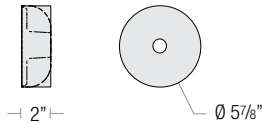

STANDARD FINISHES

- **ABL** (Aegean Blue)
- **BB** (Burnished Bronze)
- **BK** (Gloss Black)
- **BLU** (Blue)
- **DVG** (Dove Gray)
- **FLG** (Flannel Gray)
- **LG** (Lime Green)
- **MB** (Matte Black)
- **MBL** (Midnight Blue)
- **PNA** (Painted Natural Aluminum)
- **PNC** (Painted Natural Copper)
- **RD** (Red)
- **SGR** (Sage Green)
- **SGW** (Semi Gloss White)
- **SND** (Sand)
- **SS** (Satin Silver)
- **TBZ** (Textured Bronze)
- **TGP** (Textured Graphite)
- **TNG** (Tangerine)
- **TTL** (Tahitian Teal)
- **WT** (Gloss White)
- **YEL** (Yellow)

SPECIALTY FINISHES

- **GA** (Galvanized)

Note: All arm mounts include canopy

120V CANOPY