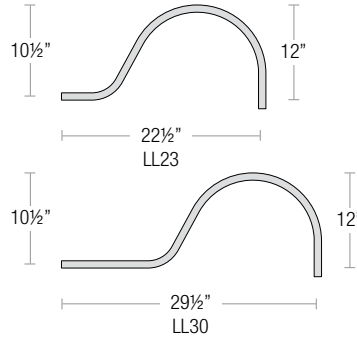

SPECIALTY FINISHES

- **GA** (Galvanized)

Note: All arm mounts include canopy

120V CANOPY

277V CANOPY

SMALL LOOP ARM

LARGE LOOP ARM

CURVE ARM