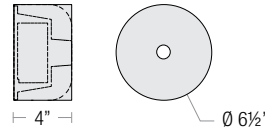

277V CANOPY