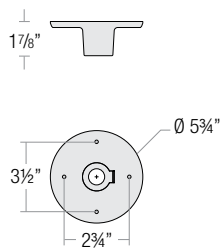

NOTE: _____

STEM MOUNT ORDER MATRIX (EXAMPLE: 2HS18SGW)

Pipe Size	Stem Length	Finish	Coastal Coating
2 (½" IP)	HS12 (12")	ABL (Aegean Blue)	(blank) (No Coating)
	HS18 (18")	BB (Burnished Bronze)	-C (Coating)
	HS24 (24")	BK (Gloss Black)	
	HS36 (36")	BLU (Blue)	
	HS48 (48")	DVG (Dove Gray)	
	HS__ (Custom length from 2" up to 60")	FLG (Flannel Gray)	
		GA (Galvanized)	
		LG (Lime Green)	
		MB (Matte Black)	
		MBL (Midnight Blue)	
		PNA (Painted Natural Aluminum)	
		PNC (Painted Natural Copper)	
		RD (Red)	
		SGR (Sage Green)	
		SGW (Semi Gloss White)	
		SND (Sand)	
		SS (Satin Silver)	
	TBZ (Textured Bronze)		
	TGP (Textured Graphite)		
	TNG (Tangerine)		
	TTL (Tahitian Teal)		
	WT (Gloss White)		
	YEL (Yellow)		

Stem mounts can be used for sloped ceiling up to 30°

Note: All stems include 2 3/8" canopy and ball swivels

PENDANT CANOPY

CEILING FLUSH MOUNT CANOPY

Note: Ceiling flush mount canopy includes 2" stem

STANDARD FINISHES