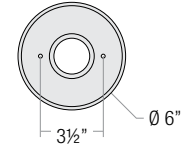

BELL

Aluminum Shade with Solite Lens
Two-Toned Shade and Lens Ring Option

BL8, BL10, BL12

PROJECT: _____

SPEC-00023

UPDATED 02/16/2021

NOTE: _____

STEM MOUNT ORDER MATRIX (EXAMPLE: 2HS18SGW)

Pipe Size	Stem Length	Finish	Coastal Coating
2 (½" IP)	HS12 (12")	ABL (Aegean Blue)	(blank) (No Coating)
	HS18 (18")	BB (Burnished Bronze)	-C (Coating)
	HS24 (24")	BK (Gloss Black)	
	HS36 (36")	BLU (Blue)	
	HS48 (48")	DVG (Dove Gray)	
	HS__ (Custom length from 2" up to 60")	FLG (Flannel Gray)	
		GA (Galvanized)	
		LG (Lime Green)	
		MB (Matte Black)	
		MBL (Midnight Blue)	
		PNA (Painted Natural Aluminum)	
		PNC (Painted Natural Copper)	
		RD (Red)	
		SGR (Sage Green)	
		SGW (Semi Gloss White)	
		SND (Sand)	
		SS (Satin Silver)	
	TBZ (Textured Bronze)		
	TGP (Textured Graphite)		
	TNG (Tangerine)		
	TTL (Tahitian Teal)		
	WT (Gloss White)		
	YEL (Yellow)		

Stem mounts can be used for sloped ceiling up to 30°

Note: All stems include 2 3/8" canopy and ball swivels