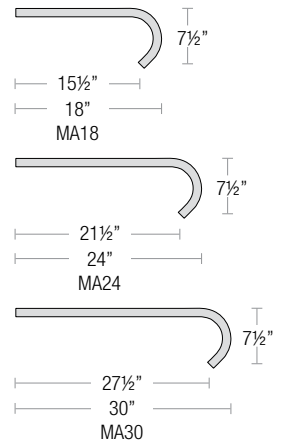

MOUNTING

- ½" or ¾" IP for arms. Flush mount, stems and post available only in ½"
- 9' Pendant cord available in black or white cord (includes 5" canopy with the same finish as the shade)

FINISHES

- Two-toned shade and lens ring finish options
- Available in 22 standard and 1 specialty finishes with optional coastal coating to protect finish in coastal environments (add "-C" to the finish)
- Consult factory for custom finish options

MITER ARM

SIGN ARM

LARGE LOOP SIGN ARM

STRAIGHT ARM

MODERN ARM

BELL

Aluminum Shade with Solite Lens
Two-Toned Shade and Lens Ring Option

BL8, BL10, BL12

PROJECT: _____

SPEC-00023 UPDATED 02/16/2021

NOTE: _____

KNUCKLE ACCESSORY ORDER MATRIX (EXAMPLE: 2KNLSGW)

Pipe Size	Knuckle	Finish	Coastal Coating
2 (½" IP)	KNL (Adjustable 180° Knuckle for Arm Mounts)	ABL (Aegean Blue)	(blank) (No Coating)
3 (¾" IP)		BB (Burnished Bronze)	-C (Coating)
		BK (Gloss Black)	
		BLU (Blue)	
		DVG (Dove Gray)	
		FLG (Flannel Gray)	
		GA (Galvanized)	
		LG (Lime Green)	
		MB (Matte Black)	
		MBL (Midnight Blue)	
		PNA (Painted Natural Aluminum)	
		PNC (Painted Natural Copper)	
		RD (Red)	
		SGR (Sage Green)	
		SGW (Semi Gloss White)	
		SND (Sand)	
		SS (Satin Silver)	
		TBZ (Textured Bronze)	
		TGP (Textured Graphite)	
		TNG (Tangerine)	
		TTL (Tahitian Teal)	
		WT (Gloss White)	
		YEL (Yellow)	