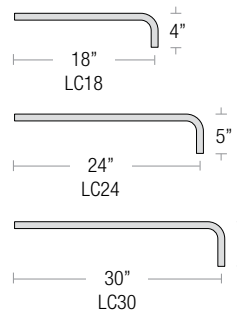

SPECIALTY FINISHES

- **GA** (Galvanized)

Note: All arm mounts include canopy

120V CANOPY

277V CANOPY

SMALL LOOP ARM

LARGE LOOP ARM

CURVE ARM