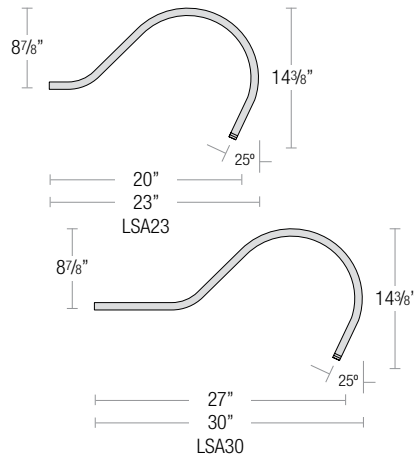

MOUNTING

- ½" or ¾" IP for arms. Flush mount, stems and post available only in ½"
- 9' Pendant cord available in black or white cord (includes 5" canopy with the same finish as the shade)

FINISHES

- Two-toned shade and lens ring finish options
- Available in 22 standard and 1 specialty finishes with optional coastal coating to protect finish in coastal environments (add "-C" to the finish)
- Consult factory for custom finish options

SPECIALTY FINISHES

- **GA** (Galvanized)

Note: All arm mounts include canopy

120V CANOPY

277V CANOPY

SMALL LOOP ARM

LARGE LOOP ARM

CURVE ARM

MITER ARM

SIGN ARM

LARGE LOOP SIGN ARM

STRAIGHT ARM

MODERN ARM

BELL

Aluminum Shade with Solite Lens
Two-Toned Shade and Lens Ring Option

BL8, BL10, BL12