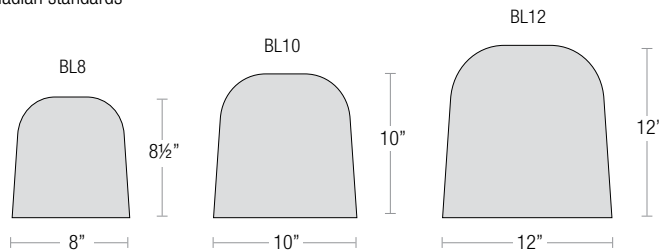

BELL

Aluminum Shade with Solite Lens
Two-Toned Shade and Lens Ring Option

BL8, BL10, BL12

PROJECT: _____

SPEC-00023

UPDATED 02/16/2021

NOTE: _____

ELECTRICAL

- 120V input (277V available in arm and post option only)
- Integrated power supply allows the fixture to be connected directly into line voltage
- Pre-wired and ready for install
- LED is dimmable with Incandescent/Triac dimmers

MOUNTING

- ½" or ¾" IP for arms. Flush mount, stems and post available only in ½"
- 9' Pendant cord available in black or white cord (includes 5" canopy with the same finish as the shade)

FINISHES

- Two-toned shade and lens ring finish options
- Available in 22 standard and 1 specialty finishes with optional coastal coating to protect finish in coastal environments (add "-C" to the finish)
- Consult factory for custom finish options

LISTING

UL listed to US and Canadian standards for wet locations

WET LOCATION

BL12MSGWTNG-3 / 3LC18SGW

BELL ORDER MATRIX (EXAMPLE: BL12MSGWTNG-3)

Diameter	Lamp / LED	Shade Finish	Lens Ring Finish	Coastal Coating	Mounting Type
BL8 (8")	M (Medium Base, 100W max.)	ABL Aegean Blue	ABL Aegean Blue	(blank) (No Coating)	-2 (½" IP)
BL10 (10")	LED1227^{1,2} (12W LED, 2700K, 90 CRI, 844lm)	BB (Burnished Bronze)	BB (Burnished Bronze)	-C (Coating)	-3 (¾" IP)
BL12 (12")	LED1230^{1,2} (12W LED, 3000K, 90 CRI, 861lm)	BK (Gloss Black)	BK (Gloss Black)		-B (Black Cord Pendant)
	LED1235^{1,2} (12W LED, 3500K, 90 CRI, 872lm)	BLU (Blue)	BLU (Blue)		-W (White Cord Pendant)
	LED1240^{1,2} (12W LED, 4000K, 90 CRI, 889lm)	DVG (Dove Gray)	DVG (Dove Gray)		-F (Flush Mount)
	LED1827^{1,2} (18W LED, 2700K, 90 CRI, 1265lm)	FLG (Flannel Gray)	FLG (Flannel Gray)		
	LED1830^{1,2} (18W LED, 3000K, 90 CRI, 1288lm)	GA (Galvanized)	GA (Galvanized)		
	LED1835^{1,2} (18W LED, 3500K, 90 CRI, 1311lm)	LG (Lime Green)	LG (Lime Green)		
	LED1840^{1,2} (18W LED, 4000K, 90 CRI, 1334lm)	MB (Matte Black)	MB (Matte Black)		
		MBL (Midnight Blue)	MBL (Midnight Blue)		
		PNA (Painted Natural Aluminum)	PNA (Painted Natural Aluminum)		
		PNC (Painted Natural Copper)	PNC (Painted Natural Copper)		
		RD (Red)	RD (Red)		
		SGR (Sage Green)	SGR (Sage Green)		
		SGW (Semi Gloss White)	SGW (Semi Gloss White)		
		SND (Sand)	SND (Sand)		
		SS (Satin Silver)	SS (Satin Silver)		
		TBZ (Textured Bronze)	TBZ (Textured Bronze)		
		TGP (Textured Graphite)	TGP (Textured Graphite)		
		TNG (Tangerine)	TNG (Tangerine)		
		TTL (Tahitian Teal)	TTL (Tahitian Teal)		
		WT (Gloss White)	WT (Gloss White)		
		YEL (Yellow)	YEL (Yellow)		

1. Lamps must be specified, and are not included in shade cost
2. Lumen are raw LED value

STANDARD FINISHES

ABL (Aegean Blue)	FLG (Flannel Gray)	PNC (Painted Natural Copper)	SS (Satin Silver)	WT (Gloss White)
BB (Burnished Bronze)	LG (Lime Green)	RD (Red)	TBZ (Textured Bronze)	YEL (Yellow)
BK (Gloss Black)	MB (Matte Black)	SGR (Sage Green)	TGP (Textured Graphite)	
BLU (Blue)	MBL (Midnight Blue)	SGW (Semi Gloss White)	TNG (Tangerine)	SPECIALTY FINISHES
DVG (Dove Gray)	PNA (Painted Natural Aluminum)	SND (Sand)	TTL (Tahitian Teal)	GA (Galvanized)