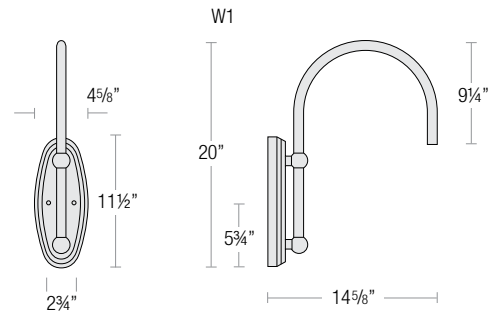

3. Post mount only

SINGLE POST MOUNT

DOUBLE POST MOUNT

TRADITIONAL WALL MOUNT

POST TYPE ORDER MATRIX (EXAMPLE: P8683-96SGW)

Post Type	Finish
PM4946 (Cast Aluminum Post)	ABL (Aegean Blue)
P8683-96 (Cast Aluminum Base w/ 96" Aluminum Post)	BB (Burnished Bronze)
P8683-120 (Cast Aluminum Base w/ 120" Aluminum Post)	BK (Gloss Black)
P8684-96 (96" Straight Aluminum Post)	BLU (Blue)
P8684-120 (120" Straight Aluminum Post)	DVG (Dove Gray)
PM8685 (Cast Aluminum Pier Mount - must be used with straight aluminum post, P8638)	FLG (Flannel Gray)
	GA (Galvanized)
	LG (Lime Green)
	MB (Matte Black)
	MBL (Midnight Blue)
	PNA (Painted Natural Aluminum)
	PNC (Painted Natural Copper)
	RD (Red)
	SGR (Sage Green)
	SGW (Semi Gloss White)
	SND (Sand)
	SS (Satin Silver)
	TBZ (Textured Bronze)
	TGP (Textured Graphite)
	TNG (Tangerine)
	TTL (Tahitian Teal)
	WT (Gloss White)
	YEL (Yellow)