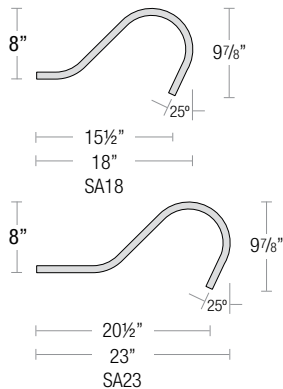

SPECIALTY FINISHES

- **GA** (Galvanized)

Note: All arm mounts include canopy

120V CANOPY

277V CANOPY

SMALL LOOP ARM

LARGE LOOP ARM

CURVE ARM

MITER ARM

SIGN ARM

LARGE LOOP SIGN ARM

STRAIGHT ARM

MODERN ARM

BELL

Aluminum Shade with Solite Lens
Two-Toned Shade and Lens Ring Option

BL8, BL10, BL12