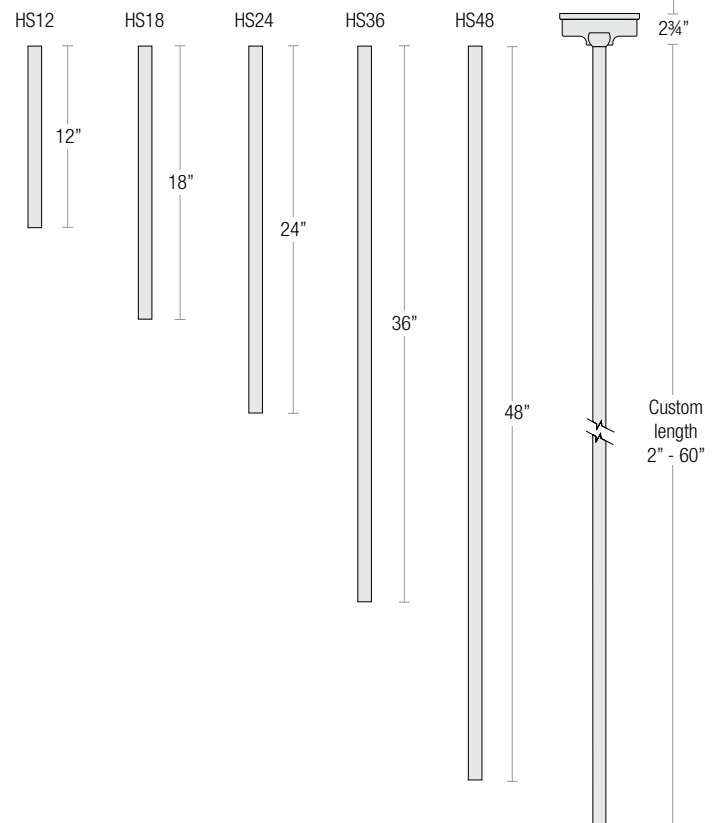

NOTE: _____

STEM MOUNT ORDER MATRIX (EXAMPLE: 2HS18SGW)

Pipe Size	Stem Length	Finish	Coastal Coating
2 (½" IP)	HS12 (12")	ABL (Aegean Blue)	(blank) (No Coating)
	HS18 (18")	BB (Burnished Bronze)	-C (Coating)
	HS24 (24")	BK (Gloss Black)	
	HS36 (36")	BLU (Blue)	
	HS48 (48")	DVG (Dove Gray)	
	HS__ (Custom length from 2" up to 60")	FLG (Flannel Gray)	
		GA (Galvanized)	
		LG (Lime Green)	
		MB (Matte Black)	
		MBL (Midnight Blue)	
		PNA (Painted Natural Aluminum)	
		PNC (Painted Natural Copper)	
		RD (Red)	
		SGR (Sage Green)	
		SGW (Semi Gloss White)	
		SND (Sand)	
		SS (Satin Silver)	
	TBZ (Textured Bronze)		
	TGP (Textured Graphite)		
	TNG (Tangerine)		
	TTL (Tahitian Teal)		
	WT (Gloss White)		
	YEL (Yellow)		

Stem mounts can be used for sloped ceiling up to 30°

Note: All stems include 2 3/8" canopy and ball swivels

PENDANT CANOPY

CEILING FLUSH MOUNT CANOPY

Note: Ceiling flush mount canopy includes 2" stem

STANDARD FINISHES