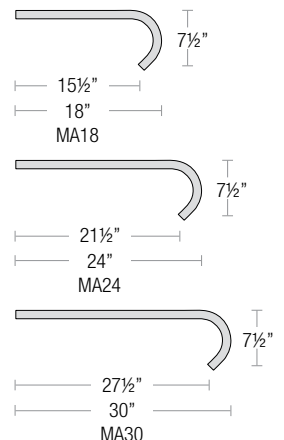

MOUNTING

- ½" or ¾" IP for arms. Flush mount, stems and post available only in ½"
- 9' Pendant cord available in black or white cord (includes 5" canopy with the same finish as the shade)

FINISHES

- Two-toned outer and inner shade
- Available in 22 standard and 1 specialty finishes with optional coastal coating to protect finish in coastal environments (add "-C" to the finish)
- Consult factory for custom finish options

MITER ARM

SIGN ARM

LARGE LOOP SIGN ARM

STRAIGHT ARM

MODERN ARM

AERO

Multi Shade Fixture, Two-Toned Outer and Inner Shade

AE-14, AE16

PROJECT: _____

SPEC-00020

UPDATED 02/16/2021

NOTE: _____

KNUCKLE ACCESSORY ORDER MATRIX (EXAMPLE: 2KNLTNG)

Pipe Size	Knuckle	Finish	Coastal Coating
2 (½" IP)	KNL (Adjustable 180° Knuckle for Arm Mounts)	ABL (Aegean Blue)	(blank) (No Coating)
3 (¾" IP)		BB (Burnished Bronze)	-C (Coating)
		BK (Gloss Black)	
		BLU (Blue)	
		DVG (Dove Gray)	
		FLG (Flannel Gray)	
		GA (Galvanized)	
		LG (Lime Green)	
		MB (Matte Black)	
		MBL (Midnight Blue)	
		PNA (Painted Natural Aluminum)	
		PNC (Painted Natural Copper)	
		RD (Red)	
		SGR (Sage Green)	
		SGW (Semi Gloss White)	
		SND (Sand)	
		SS (Satin Silver)	
		TBZ (Textured Bronze)	
		TGP (Textured Graphite)	
		TNG (Tangerine)	
		TTL (Tahitian Teal)	
		WT (Gloss White)	
		YEL (Yellow)	