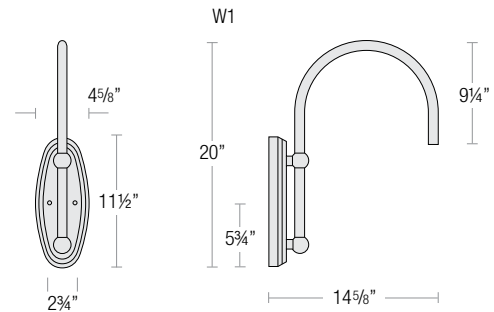

MOUNTING

- ½" or ¾" IP for arms. Flush mount, stems and post available only in ½"
- 9' Pendant cord available in black or white cord (includes 5" canopy with the same finish as the shade)

FINISHES

- Two-toned outer and inner shade
- Available in 22 standard and 1 specialty finishes with optional coastal coating to protect finish in coastal environments (add "-C" to the finish)
- Consult factory for custom finish options

3. Post mount only

SINGLE POST MOUNT

DOUBLE POST MOUNT

TRADITIONAL WALL MOUNT

POST TYPE ORDER MATRIX (EXAMPLE: P8683-96TNG)

Post Type	Finish
PM4946 (Cast Aluminum Post)	ABL (Aegean Blue)
P8683-96 (Cast Aluminum Base w/ 96" Aluminum Post)	BB (Burnished Bronze)
P8683-120 (Cast Aluminum Base w/ 120" Aluminum Post)	BK (Gloss Black)
P8684-96 (96" Straight Aluminum Post)	BLU (Blue)
P8684-120 (120" Straight Aluminum Post)	DVG (Dove Gray)
PM8685 (Cast Aluminum Pier Mount - must be used with straight aluminum post, P8638)	FLG (Flannel Gray)
	GA (Galvanized)
	LG (Lime Green)
	MB (Matte Black)
	MBL (Midnight Blue)
	PNA (Painted Natural Aluminum)
	PNC (Painted Natural Copper)
	RD (Red)
	SGR (Sage Green)
	SGW (Semi Gloss White)
	SND (Sand)
	SS (Satin Silver)
	TBZ (Textured Bronze)
	TGP (Textured Graphite)
	TNG (Tangerine)
	TTL (Tahitian Teal)
	WT (Gloss White)
	YEL (Yellow)