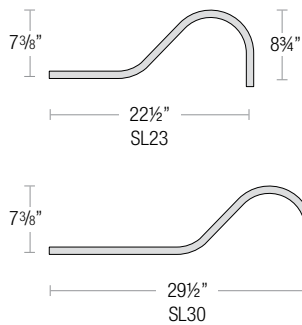

SPECIALTY FINISHES

- **GA** (Galvanized)

Note: All arm mounts include canopy

120V CANOPY

277V CANOPY

SMALL LOOP ARM

LARGE LOOP ARM

CURVE ARM

MITER ARM

SIGN ARM

LARGE LOOP SIGN ARM

STRAIGHT ARM

MODERN ARM

AERO

Multi Shade Fixture, Two-Toned Outer and Inner Shade

AE-14, AE16