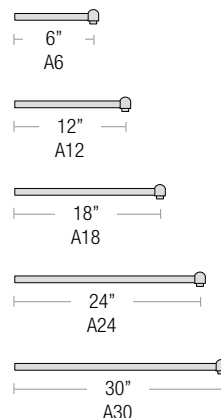

MITER ARM

SIGN ARM

LARGE LOOP SIGN ARM

STRAIGHT ARM

MODERN ARM

AERO

Multi Shade Fixture, Two-Toned Outer and Inner Shade

AE-14, AE16