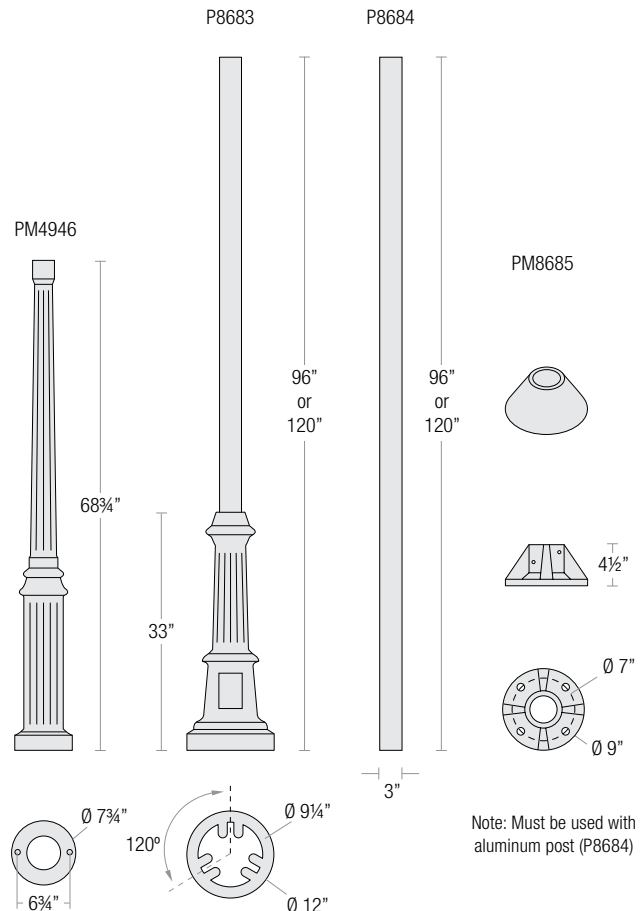

AERO

Multi Shade Fixture, Two-Toned Outer and Inner Shade

AE-14, AE16

PROJECT: _____

SPEC-00020

UPDATED 02/16/2021

NOTE: _____

POST / WALL MOUNT ORDER MATRIX (EXAMPLE: 2W1TNG)

Pipe Size	Mount Type	Finish	Input Voltage
2 (½" IP)	P1 (Single Post Mount) P2 (Double Post Mount) W1 (Traditional Wall Mount)	ABL (Aegean Blue)	(blank) (120V)
		BB (Burnished Bronze)	-27 ³ (277V)
		BK (Gloss Black)	
	BLU (Blue)		
	DVG (Dove Gray)		
	FLG (Flannel Gray)		
	GA (Galvanized)		
	LG (Lime Green)		
	MB (Matte Black)		
	MBL (Midnight Blue)		
	PNA (Painted Natural Aluminum)		
	PNC (Painted Natural Copper)		
	RD (Red)		
	SGR (Sage Green)		
	SGW (Semi Gloss White)		
	SND (Sand)		
SS (Satin Silver)			
TBZ (Textured Bronze)			
TGP (Textured Graphite)			
TNG (Tangerine)			
TTL (Tahitian Teal)			
WT (Gloss White)			
YEL (Yellow)			

3. Post mount only

SINGLE POST MOUNT

DOUBLE POST MOUNT

TRADITIONAL WALL MOUNT

POST TYPE ORDER MATRIX (EXAMPLE: P8683-96TNG)

Post Type	Finish
PM4946 (Cast Aluminum Post)	ABL (Aegean Blue)
P8683-96 (Cast Aluminum Base w/ 96" Aluminum Post)	BB (Burnished Bronze)
P8683-120 (Cast Aluminum Base w/ 120" Aluminum Post)	BK (Gloss Black)
P8684-96 (96" Straight Aluminum Post)	BLU (Blue)
P8684-120 (120" Straight Aluminum Post)	DVG (Dove Gray)
PM8685 (Cast Aluminum Pier Mount - must be used with straight aluminum post, P8638)	FLG (Flannel Gray)
	GA (Galvanized)
	LG (Lime Green)
	MB (Matte Black)
	MBL (Midnight Blue)
	PNA (Painted Natural Aluminum)
	PNC (Painted Natural Copper)
	RD (Red)
	SGR (Sage Green)
	SGW (Semi Gloss White)
	SND (Sand)
	SS (Satin Silver)
	TBZ (Textured Bronze)
	TGP (Textured Graphite)
	TNG (Tangerine)
	TTL (Tahitian Teal)
	WT (Gloss White)
	YEL (Yellow)