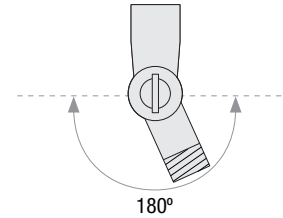

AERO

Multi Shade Fixture, Two-Toned Outer and Inner Shade

AE-14, AE16

PROJECT: _____

SPEC-00020

UPDATED 02/16/2021

NOTE: _____

KNUCKLE ACCESSORY ORDER MATRIX (EXAMPLE: 2KNLTNG)

Pipe Size	Knuckle	Finish	Coastal Coating
2 (½" IP)	KNL (Adjustable 180° Knuckle for Arm Mounts)	ABL (Aegean Blue)	(blank) (No Coating)
3 (¾" IP)		BB (Burnished Bronze)	-C (Coating)
		BK (Gloss Black)	
		BLU (Blue)	
		DVG (Dove Gray)	
		FLG (Flannel Gray)	
		GA (Galvanized)	
		LG (Lime Green)	
		MB (Matte Black)	
		MBL (Midnight Blue)	
		PNA (Painted Natural Aluminum)	
		PNC (Painted Natural Copper)	
		RD (Red)	
		SGR (Sage Green)	
		SGW (Semi Gloss White)	
		SND (Sand)	
		SS (Satin Silver)	
		TBZ (Textured Bronze)	
		TGP (Textured Graphite)	
		TNG (Tangerine)	
		TTL (Tahitian Teal)	
		WT (Gloss White)	
		YEL (Yellow)	

KNUCKLE ACCESSORY

Adjustable knuckle for arm mounts that allow luminaire to be rotated up to 180°.

STANDARD FINISHES

ABL (Aegean Blue)	FLG (Flannel Gray)	PNC (Painted Natural Copper)	SS (Satin Silver)	WT (Gloss White)
BB (Burnished Bronze)	LG (Lime Green)	RD (Red)	TBZ (Textured Bronze)	YEL (Yellow)
BK (Gloss Black)	MB (Matte Black)	SGR (Sage Green)	TGP (Textured Graphite)	
BLU (Blue)	MBL (Midnight Blue)	SGW (Semi Gloss White)	TNG (Tangerine)	SPECIALTY FINISHES
DVG (Dove Gray)	PNA (Painted Natural Aluminum)	SND (Sand)	TTL (Tahitian Teal)	GA (Galvanized)