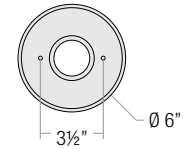

AERO

Multi Shade Fixture, Two-Toned Outer and Inner Shade

AE-14, AE16

SPEC-00020

UPDATED 02/16/2021

PROJECT: _____

NOTE: _____

STEM MOUNT ORDER MATRIX (EXAMPLE: 2HS18TNG)

Pipe Size	Stem Length	Finish	Coastal Coating
2 (½" IP)	HS12 (12")	ABL (Aegean Blue)	(blank) (No Coating)
	HS18 (18")	BB (Burnished Bronze)	-C (Coating)
	HS24 (24")	BK (Gloss Black)	
	HS36 (36")	BLU (Blue)	
	HS48 (48")	DVG (Dove Gray)	
	HS__ (Custom length from 2" up to 60")	FLG (Flannel Gray)	
		GA (Galvanized)	
		LG (Lime Green)	
		MB (Matte Black)	
		MBL (Midnight Blue)	
		PNA (Painted Natural Aluminum)	
		PNC (Painted Natural Copper)	
		RD (Red)	
		SGR (Sage Green)	
		SGW (Semi Gloss White)	
		SND (Sand)	
	SS (Satin Silver)		
	TBZ (Textured Bronze)		
	TGP (Textured Graphite)		
	TNG (Tangerine)		
	TTL (Tahitian Teal)		
	WT (Gloss White)		
	YEL (Yellow)		

Stem mounts can be used for sloped ceiling up to 30°

Note: All stems include 2 3/8" canopy and ball swivels