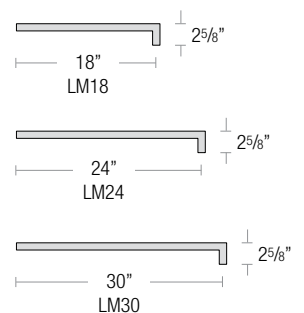

AERO

Multi Shade Fixture, Two-Toned Outer and Inner Shade

AE-14, AE16

SPEC-00020

UPDATED 02/16/2021

PROJECT: _____

NOTE: _____

ARM MOUNT ORDER MATRIX (EXAMPLE: 3SL23TNG)

Pipe Size	Arm Type	Finish	Coastal Coating	Input Voltage
2 (½" IP)	SL23 (Small Loop - 23")	ABL Aegean Blue	(blank) (No coating)	(blank) (120V)
	SL30 (Small Loop - 30")	BB (Burnished Bronze)	-C (Coating)	-27 (277V)
3 (¾" IP)	LL23 (Large Loop - 23")	BK (Gloss Black)		
	LL30 (Large Loop - 30")	BLU (Blue)		
	LC18 (Curve Arm - 18")	DVG (Dove Gray)		
	LC24 (Curve Arm - 24")	FLG (Flannel Gray)		
	LC30 (Curve Arm - 30")	GA (Galvanized)		
	LM18 (Miter Arm - 18")	LG (Lime Green)		
	LM24 (Miter Arm - 24")	MB (Matte Black)		
	LM30 (Miter Arm - 30")	MBL (Midnight Blue)		
	SA18 (Sign Arm - 18")	PNA (Painted Natural Aluminum)		
	SA23 (Sign Arm - 23")	PNC (Painted Natural Copper)		
	LSA23 (Large Loop Sign Arm - 23")	RD (Red)		
	LSA30 (Large Loop Sign Arm - 30")	SGR (Sage Green)		
	A6 (Straight Arm - 6")	SGW (Semi Gloss White)		
	A12 (Straight Arm - 12")	SND (Sand)		
	A18 (Straight Arm - 18")	SS (Satin Silver)		
	A24 (Straight Arm - 24")	TBZ (Textured Bronze)		
	A30 (Straight Arm - 30")	TGP (Textured Graphite)		
	MA18 (Modern Arm - 18")	TNG (Tangerine)		
	MA24 (Modern Arm - 24")	TTL (Tahitian Teal)		
	MA30 (Modern Arm - 30")	WT (Gloss White)		
		YEL (Yellow)		

STANDARD FINISHES

- **ABL** (Aegean Blue)
- **BB** (Burnished Bronze)
- **BK** (Gloss Black)
- **BLU** (Blue)
- **DVG** (Dove Gray)
- **FLG** (Flannel Gray)
- **LG** (Lime Green)
- **MB** (Matte Black)
- **MBL** (Midnight Blue)
- **PNA** (Painted Natural Aluminum)
- **PNC** (Painted Natural Copper)
- **RD** (Red)
- **SGR** (Sage Green)
- **SGW** (Semi Gloss White)
- **SND** (Sand)
- **SS** (Satin Silver)
- **TBZ** (Textured Bronze)
- **TGP** (Textured Graphite)
- **TNG** (Tangerine)
- **TTL** (Tahitian Teal)
- **WT** (Gloss White)
- **YEL** (Yellow)

SPECIALTY FINISHES

- **GA** (Galvanized)

Note: All arm mounts include canopy

120V CANOPY

277V CANOPY