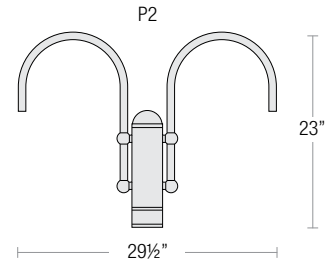

DOUBLE POST MOUNT