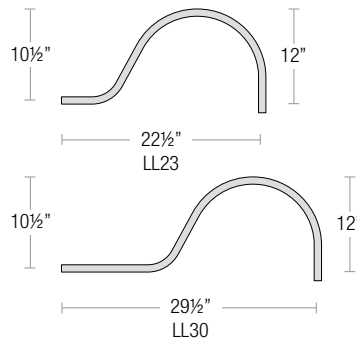

SPECIALTY FINISHES

- **GA** (Galvanized)

Note: All arm mounts include canopy

120V CANOPY

277V CANOPY

SMALL LOOP ARM

LARGE LOOP ARM

CURVE ARM

MITER ARM

SIGN ARM

LARGE LOOP SIGN ARM

STRAIGHT ARM

MODERN ARM

AERO

Multi Shade Fixture, Two-Toned Outer and Inner Shade

AE-14, AE16