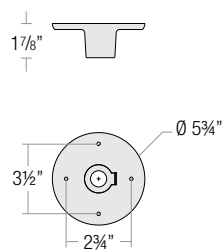

Pipe Size	Stem Length	Finish	Coastal Coating
2 (½" IP)	HS12 (12")	ABL (Aegean Blue)	(blank) (No Coating)
	HS18 (18")	BB (Burnished Bronze)	-C (Coating)
	HS24 (24")	BK (Gloss Black)	
	HS36 (36")	BLU (Blue)	
	HS48 (48")	DVG (Dove Gray)	
	HS__ (Custom length from 2" up to 60")	FLG (Flannel Gray)	
		GA (Galvanized)	
		LG (Lime Green)	
		MB (Matte Black)	
		MBL (Midnight Blue)	
		PNA (Painted Natural Aluminum)	
		PNC (Painted Natural Copper)	
		RD (Red)	
		SGR (Sage Green)	
		SGW (Semi Gloss White)	
		SND (Sand)	
	SS (Satin Silver)		
	TBZ (Textured Bronze)		
	TGP (Textured Graphite)		
	TNG (Tangerine)		
	TTL (Tahitian Teal)		
	WT (Gloss White)		
	YEL (Yellow)		

Stem mounts can be used for sloped ceiling up to 30°

Note: All stems include 2 3/8" canopy and ball swivels

PENDANT CANOPY

CEILING FLUSH MOUNT CANOPY

Note: Ceiling flush mount canopy includes 2" stem

STANDARD FINISHES