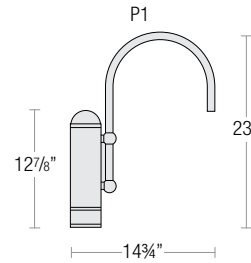

AERO

Multi Shade Fixture, Two-Toned Outer and Inner Shade

AE-14, AE16

PROJECT: _____

SPEC-00020

UPDATED 02/16/2021

NOTE: _____

POST / WALL MOUNT ORDER MATRIX (EXAMPLE: 2W1TNG)

Pipe Size	Mount Type	Finish	Input Voltage
2 (½" IP)	P1 (Single Post Mount) P2 (Double Post Mount) W1 (Traditional Wall Mount)	ABL (Aegean Blue)	(blank) (120V)
		BB (Burnished Bronze)	-27³ (277V)
		BK (Gloss Black)	
	BLU (Blue)		
	DVG (Dove Gray)		
	FLG (Flannel Gray)		
	GA (Galvanized)		
	LG (Lime Green)		
	MB (Matte Black)		
	MBL (Midnight Blue)		
	PNA (Painted Natural Aluminum)		
	PNC (Painted Natural Copper)		
	RD (Red)		
	SGR (Sage Green)		
	SGW (Semi Gloss White)		
	SND (Sand)		
SS (Satin Silver)			
TBZ (Textured Bronze)			
TGP (Textured Graphite)			
TNG (Tangerine)			
TTL (Tahitian Teal)			
WT (Gloss White)			
YEL (Yellow)			

3. Post mount only

SINGLE POST MOUNT