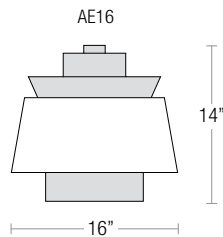

AERO

Multi Shade Fixture, Two-Toned Outer and Inner Shade

AE-14, AE16

PROJECT: _____

SPEC-00020

UPDATED 02/16/2021

NOTE: _____

ELECTRICAL

- 120V input (277V available in arm and post option only)
- Integrated power supply allows the fixture to be connected directly into line voltage
- Pre-wired and ready for install
- Dimmable with Incandescent/Triac dimmers

MOUNTING

- ½" or ¾" IP for arms. Flush mount, stems and post available only in ½"
- 9' Pendant cord available in black or white cord (includes 5" canopy with the same finish as the shade)

FINISHES

- Two-toned outer and inner shade
- Available in 22 standard and 1 specialty finishes with optional coastal coating to protect finish in coastal environments (add "-C" to the finish)
- Consult factory for custom finish options

LISTING

UL listed to US and Canadian standards for wet locations

AERO ORDER MATRIX (EXAMPLE: AE16LED1227TNGSGW-W)

Diameter	LED	Inner Shade Finish	Outer Shade Finish	Coastal Coating	Mounting Type
AE14 (14")	LED1227^{1,2} (12W LED, 2700K, 90 CRI, 844lm)	ABL Aegean Blue	ABL Aegean Blue	(blank) (No Coating)	-2 (½" IP)
AE16 (16")	LED1230^{1,2} (12W LED, 3000K, 90 CRI, 861lm)	BB (Burnished Bronze)	BB (Burnished Bronze)	-C (Coating)	-3 (¾" IP)
	LED1235^{1,2} (12W LED, 3500K, 90 CRI, 872lm)	BK (Gloss Black)	BK (Gloss Black)		-B (Black Cord Pendant)
	LED1240^{1,2} (12W LED, 4000K, 90 CRI, 889lm)	BLU (Blue)	BLU (Blue)		-W (White Cord Pendant)
	LED1827^{1,2} (18W LED, 2700K, 90 CRI, 1265lm)	DVG (Dove Gray)	DVG (Dove Gray)		-F (Flush Mount)
	LED1830^{1,2} (18W LED, 3000K, 90 CRI, 1288lm)	FLG (Flannel Gray)	FLG (Flannel Gray)		
	LED1835^{1,2} (18W LED, 3500K, 90 CRI, 1311lm)	GA (Galvanized)	GA (Galvanized)		
	LED1840^{1,2} (18W LED, 4000K, 90 CRI, 1334lm)	LG (Lime Green)	LG (Lime Green)		
		MB (Matte Black)	MB (Matte Black)		
		MBL (Midnight Blue)	MBL (Midnight Blue)		
		PNA (Painted Natural Aluminum)	PNA (Painted Natural Aluminum)		
		PNC (Painted Natural Copper)	PNC (Painted Natural Copper)		
		RD (Red)	RD (Red)		
		SGR (Sage Green)	SGR (Sage Green)		
		SGW (Semi Gloss White)	SGW (Semi Gloss White)		
		SND (Sand)	SND (Sand)		
		SS (Satin Silver)	SS (Satin Silver)		
		TBZ (Textured Bronze)	TBZ (Textured Bronze)		
		TGP (Textured Graphite)	TGP (Textured Graphite)		
		TNG (Tangerine)	TNG (Tangerine)		
		TTL (Tahitian Teal)	TTL (Tahitian Teal)		
		WT (Gloss White)	WT (Gloss White)		
		YEL (Yellow)	YEL (Yellow)		

1. Lamps must be specified, and are not included in shade cost
2. Lumen are raw LED value

STANDARD FINISHES

● ABL (Aegean Blue)	● FLG (Flannel Gray)	● PNC (Painted Natural Copper)	● SS (Satin Silver)	○ WT (Gloss White)
● BB (Burnished Bronze)	● LG (Lime Green)	● RD (Red)	● TBZ (Textured Bronze)	● YEL (Yellow)
● BK (Gloss Black)	● MB (Matte Black)	● SGR (Sage Green)	● TGP (Textured Graphite)	
● BLU (Blue)	● MBL (Midnight Blue)	○ SGW (Semi Gloss White)	● TNG (Tangerine)	SPECIALTY FINISHES
● DVG (Dove Gray)	● PNA (Painted Natural Aluminum)	● SND (Sand)	● TTL (Tahitian Teal)	● GA (Galvanized)