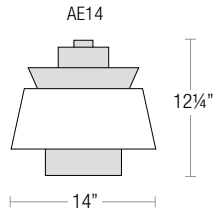

AERO

Multi Shade Fixture, Two-Toned Outer and Inner Shade

AE-14, AE16

PROJECT: _____

SPEC-00020

UPDATED 02/16/2021

NOTE: _____

ELECTRICAL

- 120V input (277V available in arm and post option only)
- Integrated power supply allows the fixture to be connected directly into line voltage
- Pre-wired and ready for install
- Dimmable with Incandescent/Triac dimmers

MOUNTING

- ½" or ¾" IP for arms. Flush mount, stems and post available only in ½"
- 9' Pendant cord available in black or white cord (includes 5" canopy with the same finish as the shade)

FINISHES

- Two-toned outer and inner shade
- Available in 22 standard and 1 specialty finishes with optional coastal coating to protect finish in coastal environments (add "-C" to the finish)
- Consult factory for custom finish options

LISTING

UL listed to US and Canadian standards for wet locations

AERO ORDER MATRIX (EXAMPLE: AE16LED1227TNGSGW-W)

Diameter	LED	Inner Shade Finish	Outer Shade Finish	Coastal Coating	Mounting Type
AE14 (14")	LED1227^{1,2} (12W LED, 2700K, 90 CRI, 844lm)	ABL Aegean Blue	ABL Aegean Blue	(blank) (No Coating)	-2 (½" IP)
AE16 (16")	LED1230^{1,2} (12W LED, 3000K, 90 CRI, 861lm)	BB (Burnished Bronze)	BB (Burnished Bronze)	-C (Coating)	-3 (¾" IP)
	LED1235^{1,2} (12W LED, 3500K, 90 CRI, 872lm)	BK (Gloss Black)	BK (Gloss Black)		-B (Black Cord Pendant)
	LED1240^{1,2} (12W LED, 4000K, 90 CRI, 889lm)	BLU (Blue)	BLU (Blue)		-W (White Cord Pendant)
	LED1827^{1,2} (18W LED, 2700K, 90 CRI, 1265lm)	DVG (Dove Gray)	DVG (Dove Gray)		-F (Flush Mount)
	LED1830^{1,2} (18W LED, 3000K, 90 CRI, 1288lm)	FLG (Flannel Gray)	FLG (Flannel Gray)		
	LED1835^{1,2} (18W LED, 3500K, 90 CRI, 1311lm)	GA (Galvanized)	GA (Galvanized)		
	LED1840^{1,2} (18W LED, 4000K, 90 CRI, 1334lm)	LG (Lime Green)	LG (Lime Green)		
		MB (Matte Black)	MB (Matte Black)		
		MBL (Midnight Blue)	MBL (Midnight Blue)		
		PNA (Painted Natural Aluminum)	PNA (Painted Natural Aluminum)		
		PNC (Painted Natural Copper)	PNC (Painted Natural Copper)		
		RD (Red)	RD (Red)		
		SGR (Sage Green)	SGR (Sage Green)		
		SGW (Semi Gloss White)	SGW (Semi Gloss White)		
		SND (Sand)	SND (Sand)		
		SS (Satin Silver)	SS (Satin Silver)		
		TBZ (Textured Bronze)	TBZ (Textured Bronze)		
		TGP (Textured Graphite)	TGP (Textured Graphite)		
		TNG (Tangerine)	TNG (Tangerine)		
		TTL (Tahitian Teal)	TTL (Tahitian Teal)		
		WT (Gloss White)	WT (Gloss White)		
		YEL (Yellow)	YEL (Yellow)		

1. Lamps must be specified, and are not included in shade cost
2. Lumen are raw LED value

STANDARD FINISHES

● ABL (Aegean Blue)	● FLG (Flannel Gray)	● PNC (Painted Natural Copper)	● SS (Satin Silver)	○ WT (Gloss White)
● BB (Burnished Bronze)	● LG (Lime Green)	● RD (Red)	● TBZ (Textured Bronze)	● YEL (Yellow)
● BK (Gloss Black)	● MB (Matte Black)	● SGR (Sage Green)	● TGP (Textured Graphite)	
● BLU (Blue)	● MBL (Midnight Blue)	○ SGW (Semi Gloss White)	● TNG (Tangerine)	SPECIALTY FINISHES
● DVG (Dove Gray)	● PNA (Painted Natural Aluminum)	● SND (Sand)	● TTL (Tahitian Teal)	● GA (Galvanized)