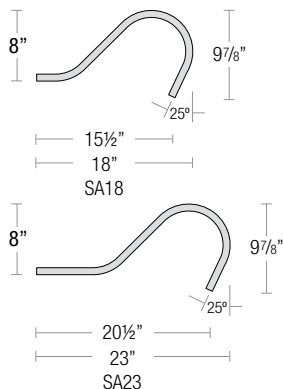

MOUNTING

- ½" or ¾" IP for arms. Flush mount, stems and post available only in ½"
- 9' Pendant cord available in black or white cord (includes 5" canopy with the same finish as the shade)

FINISHES

- Two-toned outer and inner shade
- Available in 22 standard and 1 specialty finishes with optional coastal coating to protect finish in coastal environments (add "-C" to the finish)
- Consult factory for custom finish options

SPECIALTY FINISHES

- **GA** (Galvanized)

Note: All arm mounts include canopy

120V CANOPY

277V CANOPY

SMALL LOOP ARM

LARGE LOOP ARM

CURVE ARM

MITER ARM

SIGN ARM

LARGE LOOP SIGN ARM

STRAIGHT ARM

MODERN ARM

AERO

Multi Shade Fixture, Two-Toned Outer and Inner Shade

AE-14, AE16