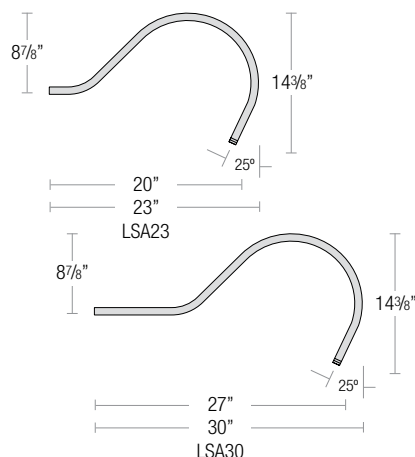

MOUNTING

- ½" or ¾" IP for arms. Flush mount, stems and post available only in ½"
- 9' Pendant cord available in black or white cord (includes 5" canopy with the same finish as the shade)

FINISHES

- Two-toned outer and inner shade
- Available in 22 standard and 1 specialty finishes with optional coastal coating to protect finish in coastal environments (add "-C" to the finish)
- Consult factory for custom finish options

SPECIALTY FINISHES

- **GA** (Galvanized)

Note: All arm mounts include canopy

120V CANOPY

277V CANOPY

SMALL LOOP ARM

LARGE LOOP ARM

CURVE ARM

MITER ARM

SIGN ARM

LARGE LOOP SIGN ARM

STRAIGHT ARM

MODERN ARM

AERO

Multi Shade Fixture, Two-Toned Outer and Inner Shade

AE-14, AE16