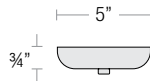

PENDANT CANOPY