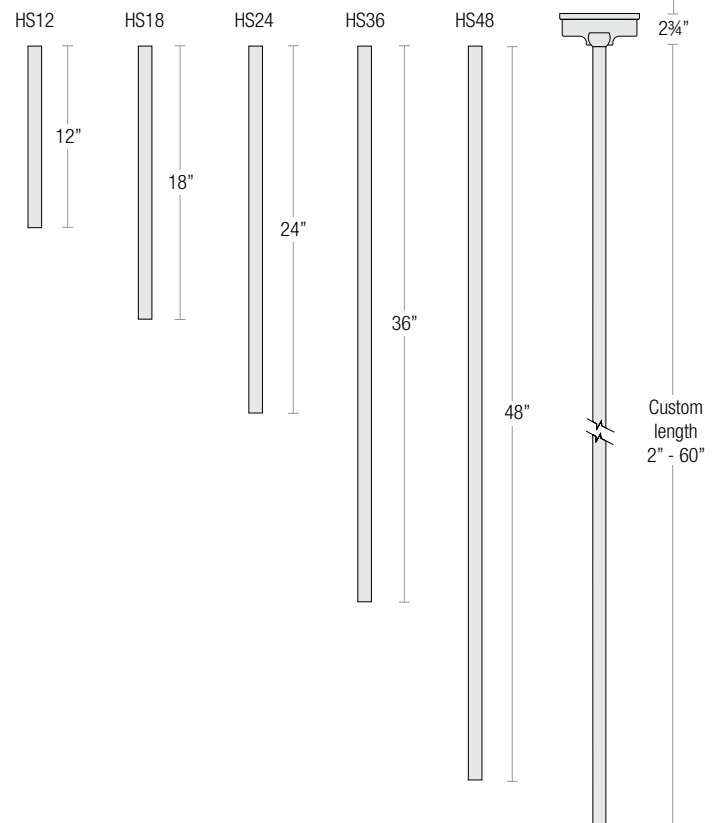

Pipe Size	Stem Length	Finish	Coastal Coating
2 (½" IP)	HS12 (12")	ABL (Aegean Blue)	(blank) (No Coating)
	HS18 (18")	BB (Burnished Bronze)	-C (Coating)
	HS24 (24")	BK (Gloss Black)	
	HS36 (36")	BLU (Blue)	
	HS48 (48")	DVG (Dove Gray)	
	HS__ (Custom length from 2" up to 60")	FLG (Flannel Gray)	
		GA (Galvanized)	
		LG (Lime Green)	
		MB (Matte Black)	
		MBL (Midnight Blue)	
		PNA (Painted Natural Aluminum)	
		PNC (Painted Natural Copper)	
		RD (Red)	
		SGR (Sage Green)	
		SGW (Semi Gloss White)	
		SND (Sand)	
	SS (Satin Silver)		
	TBZ (Textured Bronze)		
	TGP (Textured Graphite)		
	TNG (Tangerine)		
	TTL (Tahitian Teal)		
	WT (Gloss White)		
	YEL (Yellow)		

Stem mounts can be used for sloped ceiling up to 30°

Note: All stems include 2 3/8" canopy and ball swivels

PENDANT CANOPY

CEILING FLUSH MOUNT CANOPY

Note: Ceiling flush mount canopy includes 2" stem

STANDARD FINISHES