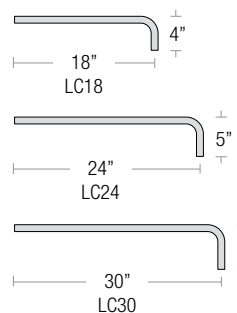

MOUNTING

- ½" or ¾" IP for arms. Flush mount, stems and post available only in ½"
- 9' Pendant cord available in black or white cord (includes 5" canopy with the same finish as the shade)

FINISHES

- Two-toned outer and inner shade
- Available in 22 standard and 1 specialty finishes with optional coastal coating to protect finish in coastal environments (add "-C" to the finish)
- Consult factory for custom finish options

SPECIALTY FINISHES

- **GA** (Galvanized)

Note: All arm mounts include canopy

120V CANOPY

277V CANOPY

SMALL LOOP ARM

LARGE LOOP ARM

CURVE ARM