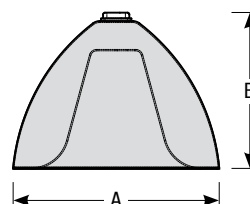

TEAR

Aluminum Shade with White Inner Diffuser

Catalog #:

Project:

Date:

Type:

Notes:

Electrical

- 120V input (277V available in arm and post option only)
- Integrated power supply allows the fixture to be connected directly into line voltage
- Pre-wired and ready for install
- LED is dimmable with Incandescent/Triac dimmers

Mounting

- 1/2" or 3/4" IP for arms. Flush mount, stems and post available only in 1/2"
- 9' Pendant cord available in black or white cord (includes 5" canopy with the same finish as the shade)

Finishes

- Shade and mounting finish options
- Available in 21 standard and 2 specialty finishes with optional coastal coating to protect finish in coastal environments (add "-C" to the finish)
- Inner shade is painted semi gloss white
- Consult factory for custom finish options

Listing

UL listed to US and Canadian standards for wet locations

	A	B
TR12	12"	10"
TR14	14"	10"
TR16	16"	11"
TR18	18"	12"

Tear Order Matrix (Example: TR18LED1835ABL-2)

Diameter	Lamp / LED	Shade Finish	Coastal Coating Option	Mounting Type
TR12 (12")	M (Medium Base, 100W max.)	ABL (Aegean Blue)	(blank) (No coating)	-2 (1/2" IP)
TR14 (14")	GU2413¹ (13W GU24 / 2700K)	BB (Burnished Bronze)	-C³ (Coating)	-3 (3/4" IP)
TR16 (16")	GU2418¹ (18W GU24 / 2700K)	BK (Gloss Black)		-B (Black Cord Pendant)
TR18 (18")	GU2426¹ (26W GU24 / 2700K)	BLU (Blue)		-W (White Cord Pendant)
	GU2432¹ (32W GU24 / 2700K)	DVG (Dove Gray)		-F (Flush Mount)
	GU2442¹ (42W GU24 / 2700K)	FLG (Flannel Gray)		
	LED1227^{1,2} (12W LED / 2700K / 90 CRI / 844lm)	GA (Galvanized)		
	LED1230^{1,2} (12W LED / 3000K / 90 CRI / 861lm)	LG (Lime Green)		
	LED1235^{1,2} (12W LED / 3500K / 90 CRI / 872lm)	MB (Matte Black)		
	LED1240^{1,2} (12W LED / 4000K / 90 CRI / 889lm)	MBL (Midnight Blue)		
	LED1827^{1,2} (18W LED / 2700K / 90 CRI / 1265lm)	PNA (Painted Natural Aluminum)		
	LED1830^{1,2} (18W LED / 3000K / 90 CRI / 1288lm)	PNC (Painted Natural Copper)		
	LED1835^{1,2} (18W LED / 3500K / 90 CRI / 1311lm)	RD (Red)		
	LED1840^{1,2} (18W LED / 4000K / 90 CRI / 1334lm)	SA (Satin Aluminum)		
		SGR (Sage Green)		
		SGW (Semi Gloss White)		
		SND (Sand)		
		SS (Satin Silver)		
		TBZ (Textured Bronze)		
		TGP (Textured Graphite)		
		TNG (Tangerine)		
		TTL (Tahitian Teal)		
		WT (Gloss White)		

1. Lamps must be specified, and are not included in shade cost
2. Lumen are raw LED value

3. Satin aluminum cannot be coated

KEY: Standard Finishes

ABL (Aegean Blue)	LG (Lime Green)	SGR (Sage Green)
BB (Burnished Bronze)	MB (Matte Black)	SGW (Semi Gloss White)
BK (Gloss Black)	MBL (Midnight Blue)	SND (Sand)
BLU (Blue)	PNA (Painted Natural Aluminum)	SS (Satin Silver)
DVG (Dove Gray)	PNC (Painted Natural Copper)	TBZ (Textured Bronze)
FLG (Flannel Gray)	RD (Red)	TGP (Textured Graphite)

Specialty Finishes

TNG (Tangerine)	GA (Galvanized)
TTL (Tahitian Teal)	SA (Satin Aluminum)
WT (Gloss White)	

Spec-00041 Revised 07/03/19