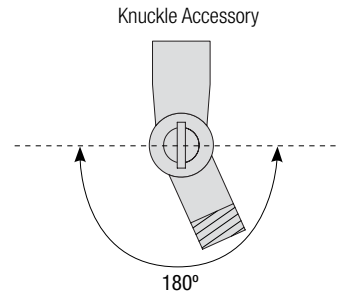

TEAR

Aluminum Shade
with White Inner Diffuser

Catalog #:

Project:

Date:

Type:

Notes:

Knuckle Accessory Order Matrix (Example: 2KNLSS)

Pipe	Finish	Finish	Coastal Coating Option
2 (1/2" IP)	KNL (Adjustable 180° Knuckle for Arm Mounts)	ABL (Aegean Blue)	(blank) (No coating)
3 (3/4" IP)		BB (Burnished Bronze)	-C (Coating)
		BK (Gloss Black)	
		BLU (Blue)	
		DVG (Dove Gray)	
		FLG (Flannel Gray)	
		GA (Galvanized)	
		LG (Lime Green)	
		MB (Matte Black)	
		MBL (Midnight Blue)	
		PNA (Painted Natural Aluminum)	
		PNC (Painted Natural Copper)	
		RD (Red)	
		SA (Satin Aluminum)	
		SGR (Sage Green)	
		SGW (Semi Gloss White)	
		SND (Sand)	
		SS (Satin Silver)	
		TBZ (Textured Bronze)	
		TGP (Textured Graphite)	
		TNG (Tangerine)	
		TTL (Tahitian Teal)	
		WT (Gloss White)	

3. Satin aluminum cannot be coated

Description

Adjustable knuckle for arm mounts that allow luminaire to be rotated up to 180°.

KEY: Standard Finishes

ABL (Aegean Blue)	LG (Lime Green)	SGR (Sage Green)
BB (Burnished Bronze)	MB (Matte Black)	SGW (Semi Gloss White)
BK (Gloss Black)	MBL (Midnight Blue)	SND (Sand)
BLU (Blue)	PNA (Painted Natural Aluminum)	SS (Satin Silver)
DVG (Dove Gray)	PNC (Painted Natural Copper)	TBZ (Textured Bronze)
FLG (Flannel Gray)	RD (Red)	TGP (Textured Graphite)

Specialty Finishes

TNG (Tangerine)	GA (Galvanized)
TTL (Tahitian Teal)	SA (Satin Aluminum)
WT (Gloss White)