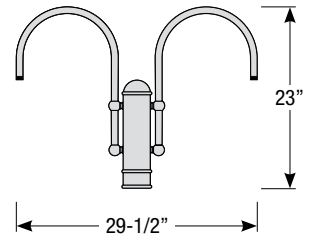

Double Post Mount