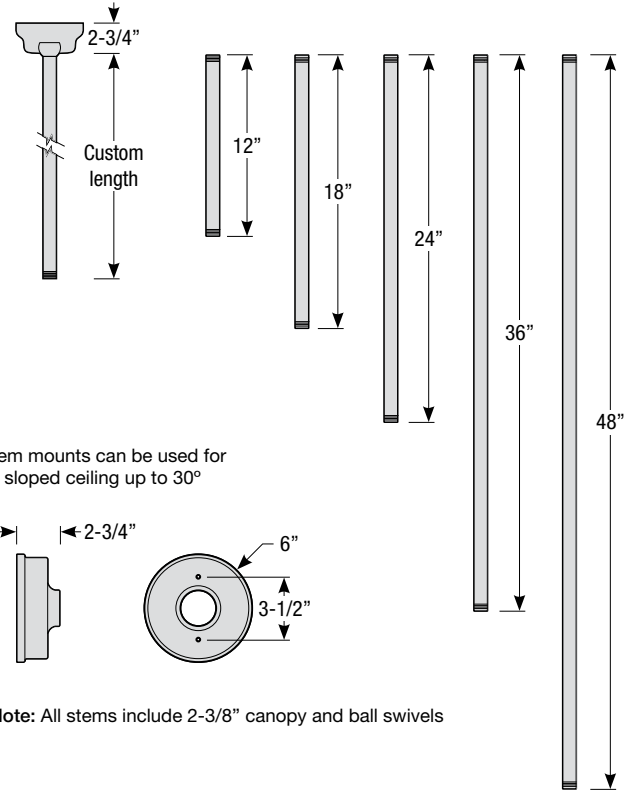

TEAR

Aluminum Shade
with White Inner Diffuser

Catalog #:

Project:

Date:

Type:

Notes:

Stem Mount Order Matrix (Example: 2HS36SS)

Pipe	Stem Length	Finish	Coastal Coating Option
2 (1/2" IP)	HS12 (12")	ABL (Aegean Blue)	(blank) (No coating)
	HS18 (18")	BB (Burnished Bronze)	-C³ (Coating)
	HS24 (24")	BK (Gloss Black)	
	HS36 (36")	BLU (Blue)	
	HS48 (48")	DVG (Dove Gray)	
	HS__ (Custom length from 2" up to 60")	FLG (Flannel Gray)	
		GA (Galvanized)	
		LG (Lime Green)	
		MB (Matte Black)	
		MBL (Midnight Blue)	
		PNA (Painted Natural Aluminum)	
		PNC (Painted Natural Copper)	
		RD (Red)	
		SA (Satin Aluminum)	
		SGR (Sage Green)	
	SGW (Semi Gloss White)		
	SND (Sand)		
	SS (Satin Silver)		
	TBZ (Textured Bronze)		
	TGP (Textured Graphite)		
	TNG (Tangerine)		
	TTL (Tahitian Teal)		
	WT (Gloss White)		

3. Satin aluminum cannot be coated

Stem mounts can be used for sloped ceiling up to 30°

Note: All stems include 2-3/8" canopy and ball swivels

KEY: Standard Finishes

ABL (Aegean Blue)	LG (Lime Green)	SGR (Sage Green)
BB (Burnished Bronze)	MB (Matte Black)	SGW (Semi Gloss White)
BK (Gloss Black)	MBL (Midnight Blue)	SND (Sand)
BLU (Blue)	PNA (Painted Natural Aluminum)	SS (Satin Silver)
DVG (Dove Gray)	PNC (Painted Natural Copper)	TBZ (Textured Bronze)
FLG (Flannel Gray)	RD (Red)	TGP (Textured Graphite)

Specialty Finishes

TNG (Tangerine)	GA (Galvanized)
TTL (Tahitian Teal)	SA (Satin Aluminum)
WT (Gloss White)	

Spec-00041 Revised 07/03/19