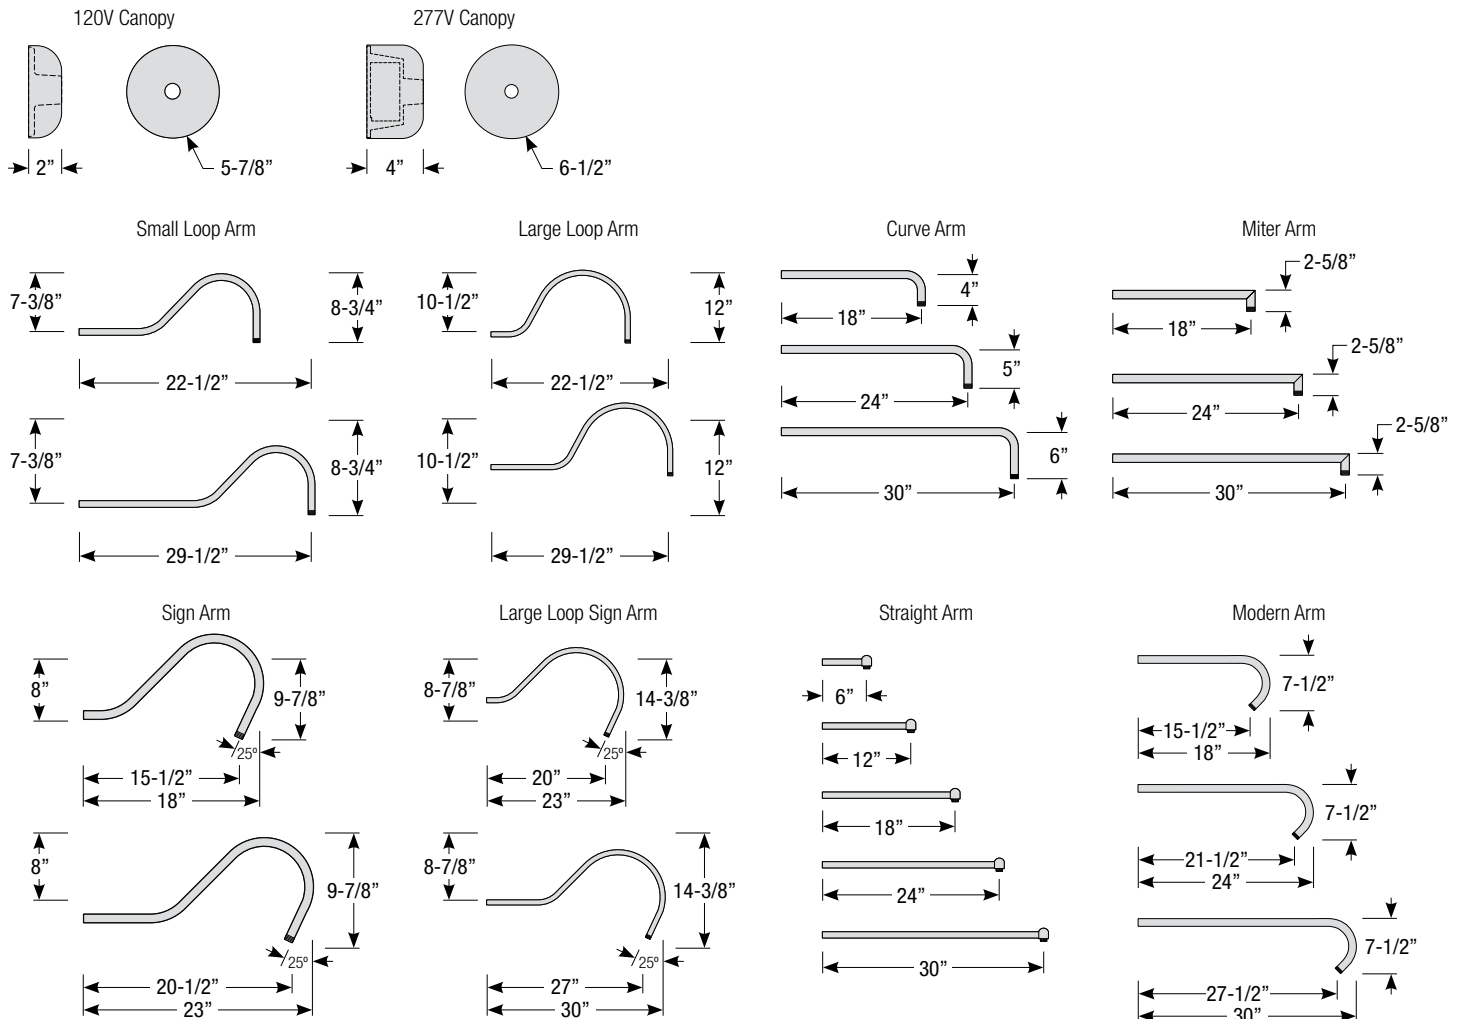

Standard Finishes

	ABL (Aegean Blue)		PNC (Painted Natural Copper)
	BB (Burnished Bronze)		RD (Red)
	BK (Gloss Black)		SGR (Sage Green)
	BLU (Blue)		SGW (Semi Gloss White)
	DVG (Dove Gray)		SND (Sand)
	FLG (Flannel Gray)		SS (Satin Silver)
	LG (Lime Green)		TBZ (Textured Bronze)
	MB (Matte Black)		TGP (Textured Graphite)
	MBL (Midnight Blue)		TNG (Tangerine)
	PNA (Painted Natural Aluminum)		TTL (Tahitian Teal)
			WT (Gloss White)

Specialty Finishes

	GA (Galvanized)		SA (Satin Aluminum)

Note: All arm mounts include canopy

3. Satin aluminum cannot be coated

Spec-00041 Revised 07/03/19