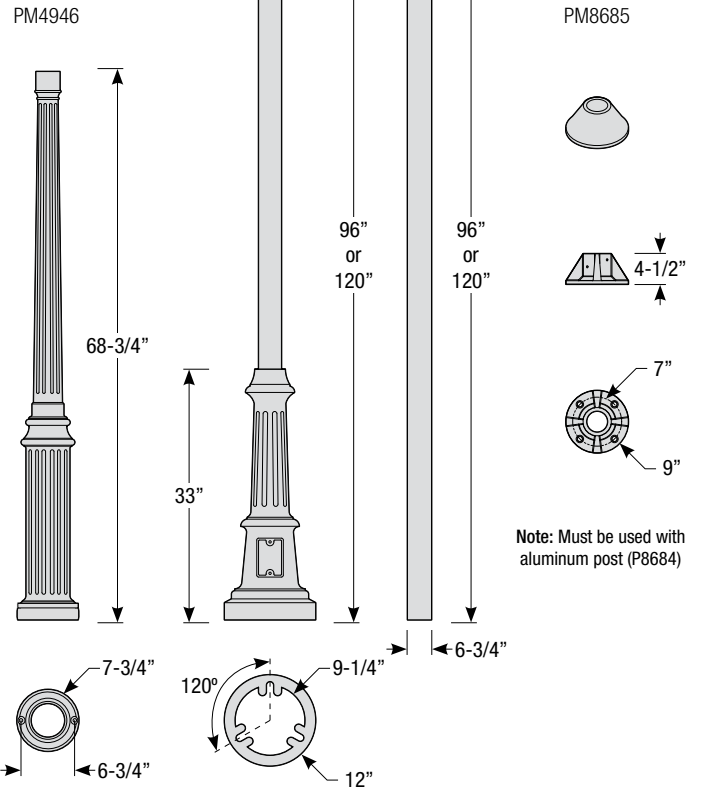

TEAR

Aluminum Shade
with White Inner Diffuser

Catalog #:

Project:

Date:

Type:

Notes:

Post / Wall Mount Order Matrix (Example: 2P1SS)

Pipe	Mount Type	Finish	Input Voltage
2 (1/2" IP)	P1 (Single Post Mount) P2 (Double Post Mount) W1 (Traditional Wall Mount)	ABL (Aegean Blue)	(blank) (120V)
		BB (Burnished Bronze)	-27³ (277V)
		BK (Gloss Black)	
	BLU (Blue)		
	DVG (Dove Gray)		
	FLG (Flannel Gray)		
	GA (Galvanized)		
	LG (Lime Green)		
	MB (Matte Black)		
	MBL (Midnight Blue)		
	PNA (Painted Natural Aluminum)		
	PNC (Painted Natural Copper)		
	RD (Red)		
	SA (Satin Aluminum)		
	SGR (Sage Green)		
	SGW (Semi Gloss White)		
	SND (Sand)		
SS (Satin Silver)			
TBZ (Textured Bronze)			
TGP (Textured Graphite)			
TNG (Tangerine)			
TTL (Tahitian Teal)			
WT (Gloss White)			

3. Post mount only

Post Type Order Matrix (Example: P8683-96SS)

Post Type	Finish
PM4946 (Cast Aluminum Post)	ABL (Aegean Blue)
P8683-96 (Cast Aluminum Base w/ 96" Aluminum Post)	BB (Burnished Bronze)
P8683-120 (Cast Aluminum Base w/ 120" Aluminum Post)	BK (Gloss Black)
P8684-96 (96" Straight Aluminum Post)	BLU (Blue)
P8684-120 (120" Straight Aluminum Post)	DVG (Dove Gray)
PM8685 (Cast Aluminum Pier Mount - must be used with straight aluminum post, P8684)	FLG (Flannel Gray)
	GA (Galvanized)
	LG (Lime Green)
	MB (Matte Black)
	MBL (Midnight Blue)
	PNA (Painted Natural Aluminum)
	PNC (Painted Natural Copper)
	RD (Red)
	SA (Satin Aluminum)
	SGR (Sage Green)
	SGW (Semi Gloss White)
	SND (Sand)
	SS (Satin Silver)
	TBZ (Textured Bronze)
	TGP (Textured Graphite)
	TNG (Tangerine)
	TTL (Tahitian Teal)
	WT (Gloss White)

Note: Must be used with aluminum post (P8684)

Standard Finishes