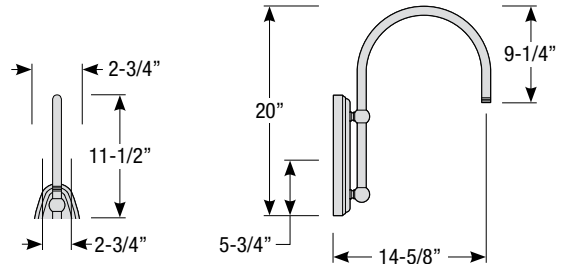

3. Post mount only

Single Post Mount

Double Post Mount

Traditional Wall Mount

Post Type Order Matrix (Example: P8683-96SS)

Post Type	Finish
PM4946 (Cast Aluminum Post)	ABL (Aegean Blue)
P8683-96 (Cast Aluminum Base w/ 96" Aluminum Post)	BB (Burnished Bronze)
P8683-120 (Cast Aluminum Base w/ 120" Aluminum Post)	BK (Gloss Black)
P8684-96 (96" Straight Aluminum Post)	BLU (Blue)
P8684-120 (120" Straight Aluminum Post)	DVG (Dove Gray)
PM8685 (Cast Aluminum Pier Mount - must be used with straight aluminum post, P8684)	FLG (Flannel Gray)
	GA (Galvanized)
	LG (Lime Green)
	MB (Matte Black)
	MBL (Midnight Blue)
	PNA (Painted Natural Aluminum)
	PNC (Painted Natural Copper)
	RD (Red)
	SA (Satin Aluminum)
	SGR (Sage Green)
	SGW (Semi Gloss White)
	SND (Sand)
	SS (Satin Silver)
	TBZ (Textured Bronze)
	TGP (Textured Graphite)
	TNG (Tangerine)
	TTL (Tahitian Teal)
	WT (Gloss White)