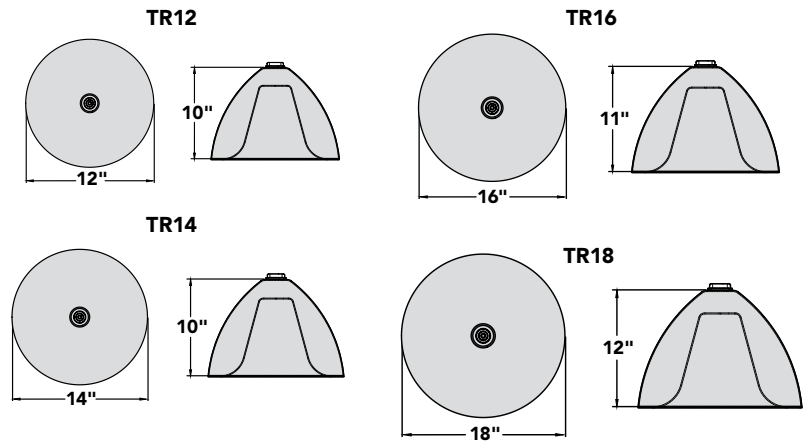

TEAR

Aluminum Shade w/ White Inner Diffuser
 1/2" IP and 3/4" IP Arm, Stem and Pendant Options
 UL Wet Location Listed
 UL Damp Location Listed Pendants

Fixture

- Aluminum Shade w/ White Inner Diffuser
- Incandescent, Fluorescent, and LED Options

Finishes

- Shade, Arm, and Stem Finish Options
- See Reverse Side of Sheet for Finish Options

Mounting

- 1/2" IP and 3/4" IP Arms Available
- Stem and Pendant Options

TR12, TR14, TR16, TR18

ORDERING EXAMPLE (FIXTURE AND MOUNTING SHOWN)

PIPE	CAT NO.	LAMP	FINISH	PIPE	MOUNTING	FINISH
2	TR14	LED18	ABL	2	HS18	PNA

1/2" IP, Tear 14", 18W LED, Aegean Blue Shade

1/2" IP, 18" Hang Straight Stem, Painted Natural Aluminum

PIPE	CAT NO.	LAMP / BALLAST	SHADE / MOUNT FINISH
2	1/2" IP TR12	M Incandescent Med Base 100W max	All Standard and Specialty Finishes
3	3/4" IP TR14	GU2413 ¹ 13W GU24 Base, 2700K, 120V	Coastal Finish Option – Add "-C" to end of order number Specify finish for Shade and Arm or Stem separately as in the example above.
	TR16	GU2418 ¹ 18W GU24 Base, 2700K, 120V	
	TR18	GU2426 ¹ 26W GU24 Base, 2700K, 120V	
		GU2432 ¹ 32W GU24 Base, 2700K, 120V	
		GU2442 ¹ 42W GU24 Base, 2700K, 120V	
		LED12 ¹ 12W COB LED, 2700°K 90 CRI, 120V, 840 Lumens	
		LED18 ¹ 18W COB LED, 2700°K 90 CRI, 120V, 1260 Lumens	