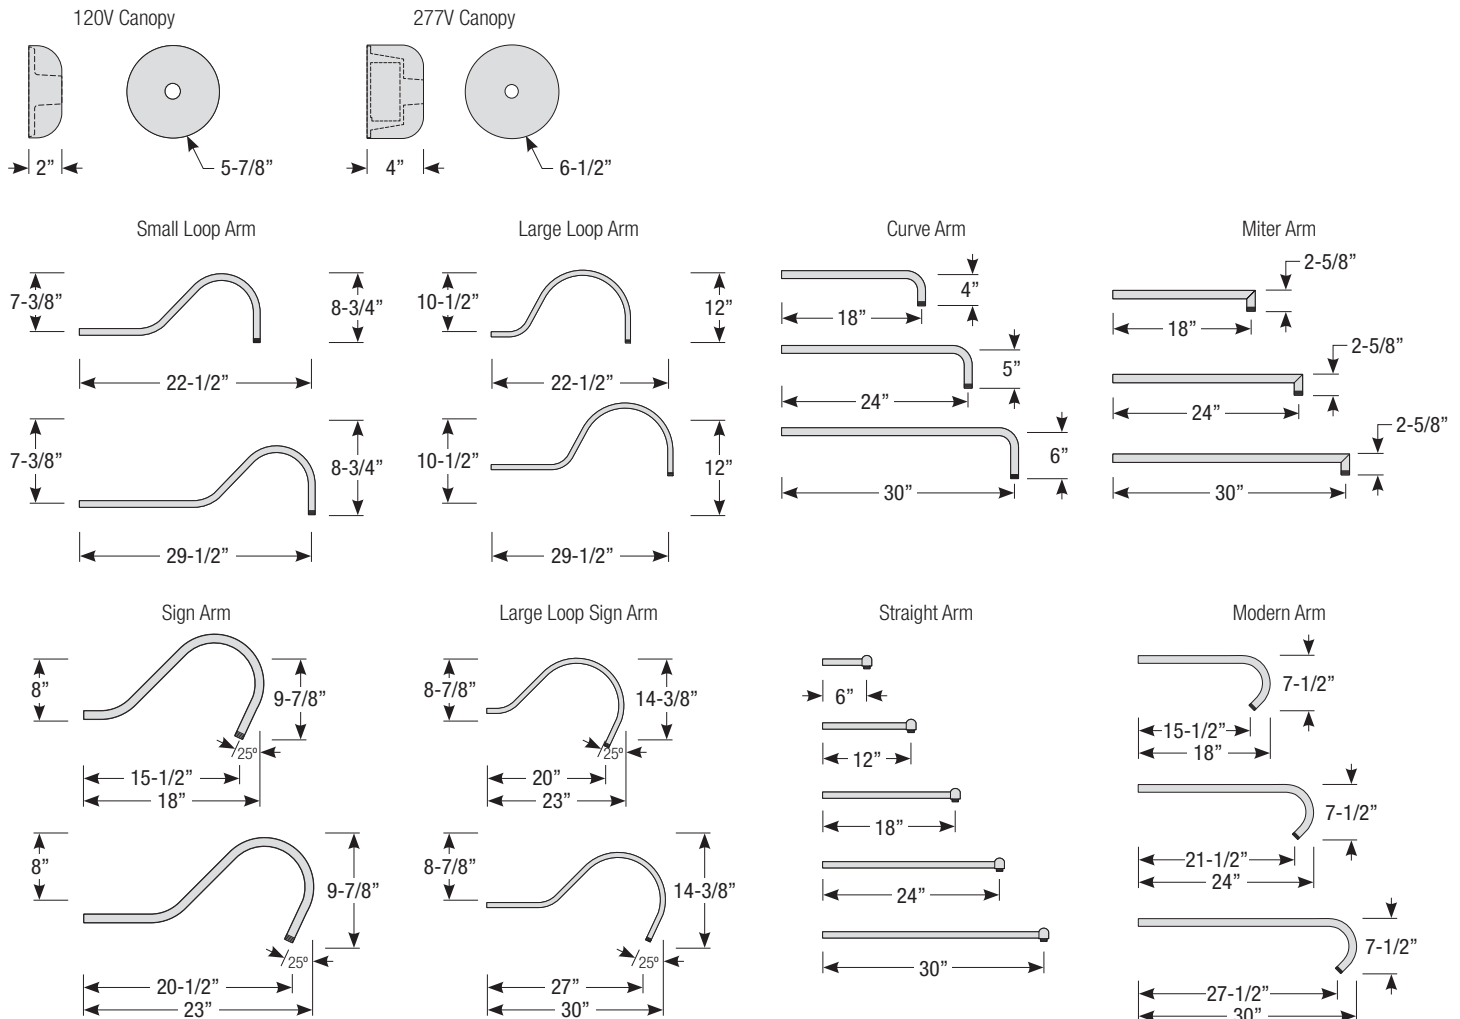

Standard Finishes

	ABL (Aegean Blue)		RD (Red)
	BB (Burnished Bronze)		SGR (Sage Green)
	BK (Gloss Black)		SGW (Semi Gloss White)
	BLU (Blue)		SND (Sand)
	DVG (Dove Gray)		SS (Satin Silver)
	FLG (Flannel Gray)		TBZ (Textured Bronze)
	LG (Lime Green)		TGP (Textured Graphite)
	MB (Matte Black)		TNG (Tangerine)
	MBL (Midnight Blue)		TTL (Tahitian Teal)
	PNA (Painted Natural Aluminum)		WT (Gloss White)
	PNC (Painted Natural Copper)		YEL (Yellow)

Specialty Finishes

	GA (Galvanized)

Note: All arm mounts include canopy

Spec-00040 Revised 09/16/2020

14508 Nelson Ave. City of Industry, CA 91744 • tel: 626.336.4511 • fax: 626.330.4266 • www.TroyRLM.com
©2020 Troy-RLM Lighting, A Division of Troy-CSL Lighting, Inc. All rights reserved. Subject to change without notice.