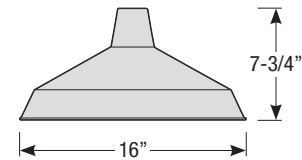

STANDARD

Aluminum Shade
with Glass and Guard Options

Catalog #:

Project:

Type:

Date:

Notes:

Electrical

- 120V input (277V available in arm and post option only)
- Integrated power supply allows the fixture to be connected directly into line voltage
- Pre-wired and ready for install
- LED is dimmable with Incandescent/Triac dimmers

Mounting

- 1/2" or 3/4" IP for arms. Flush mount, stems and post available only in 1/2"
- 9' Pendant cord available in black or white cord (includes 5" canopy with the same finish as the shade)

Finishes

- Shade and mounting finish options
- Available in 21 standard and 2 specialty finishes with optional coastal coating to protect finish in coastal environments (add "-C" to the finish)
- Inner shade is painted gloss white
- Consult factory for custom finish options

Optional Accessories

- Glass, Cast Guard, Wire Cage or Wire Guard options available

Listing

UL listed to US and Canadian standards for wet locations

Standard Order Matrix (Example: RS16MBK-2)

Diameter	Lamp	Finish	Coastal Coating Option	Optional Accessories	Mounting Type
RS16 (16")	M (Medium Base, 100W max.)	ABL Aegean Blue	(blank) (No coating)	-CG (Clear Glass)	-2 (1/2" IP)
	LED1227^{1,2,3} (12W LED / 2700K / 90 CRI / 844lm)	BB (Burnished Bronze)	-C (Coating)	-FG (Frosted Glass)	-3 (3/4" IP)
	LED1230^{1,2,3} (12W LED / 3000K / 90 CRI / 861lm)	BK (Gloss Black)		-CGG (Clear Glass w/ Cast Guard)	-B (Black Cord Pendant)
	LED1235^{1,2,3} (12W LED / 3500K / 90 CRI / 872lm)	BLU (Blue)		-FGG (Frosted Glass w/ Cast Guard)	-W (White Cord Pendant)
	LED1240^{1,2,3} (12W LED / 4000K / 90 CRI / 889lm)	DVG (Dove Gray)		-CGWC (Clear Glass w/ Wire Cage)	-F (Flush Mount)
	LED1240^{1,2,3} (12W LED / 4000K / 90 CRI / 889lm)	FLG (Flannel Gray)		-FGWC (Frosted Glass w/ Wire Cage)	
	LED1827^{1,2,3} (18W LED / 2700K / 90 CRI / 1265lm)	GA (Galvanized)		-WG (Wire Guard)	
	LED1830^{1,2,3} (18W LED / 3000K / 90 CRI / 1288lm)	LG (Lime Green)			
	LED1835^{1,2,3} (18W LED / 3500K / 90 CRI / 1311lm)	MB (Matte Black)			
	LED1840^{1,2,3} (18W LED / 4000K / 90 CRI / 1334lm)	MBL (Midnight Blue)			
		PNA (Painted Natural Aluminum)			
		PNC (Painted Natural Copper)			
		RD (Red)			
		SGR (Sage Green)			
		SGW (Semi Gloss White)			
		SND (Sand)			
		SS (Satin Silver)			
	TBZ (Textured Bronze)				
	TGP (Textured Graphite)				
	TNG (Tangerine)				
	TTL (Tahitian Teal)				
	WT (Gloss White)				
	YEL (Yellow)				

1. Lamps must be specified, and are not included in shade cost
2. Glass enclosure must be specified
3. Lumen are raw LED value

KEY: Standard Finishes

ABL (Aegean Blue)	LG (Lime Green)	SGR (Sage Green)
BB (Burnished Bronze)	MB (Matte Black)	SGW (Semi Gloss White)
BK (Gloss Black)	MBL (Midnight Blue)	SND (Sand)
BLU (Blue)	PNA (Painted Natural Aluminum)	SS (Satin Silver)
DVG (Dove Gray)	PNC (Painted Natural Copper)	TBZ (Textured Bronze)
FLG (Flannel Gray)	RD (Red)	TGP (Textured Graphite)

Specialty Finishes

TNG (Tangerine)	GA (Galvanized)
TTL (Tahitian Teal)	
WT (Gloss White)	
YEL (Yellow)	

Spec-00040 Revised 09/16/2020

14508 Nelson Ave. City of Industry, CA 91744 • tel: 626.336.4511 • fax: 626.330.4266 • www.TroyRLM.com
©2020 Troy-RLM Lighting, A Division of Troy-CSL Lighting, Inc. All rights reserved. Subject to change without notice.