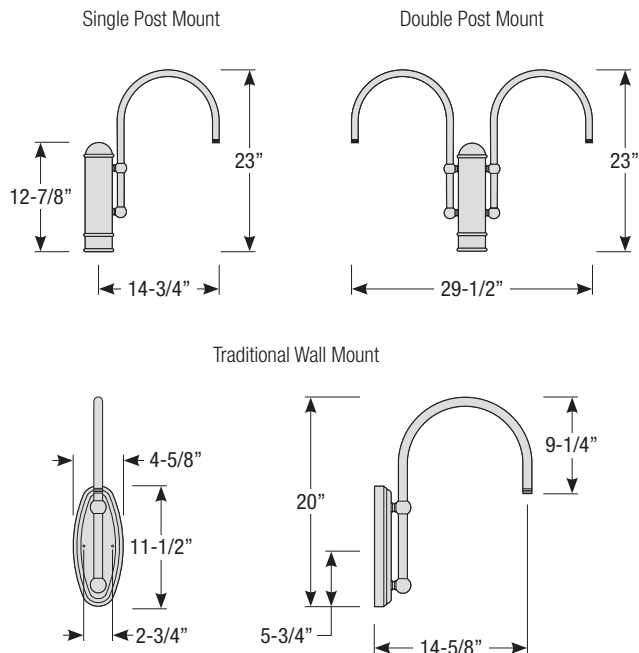

STANDARD

Aluminum Shade with Glass and Guard Options

Catalog #:

Project:

Date:

Type:

Notes:

Post / Wall Mount Order Matrix (Example: 2W1BK)

Pipe	Mount Type	Finish	Input Voltage	
2 (1/2" IP)	P1 (Single Post Mount) P2 (Double Post Mount) W1 (Traditional Wall Mount)	ABL (Aegean Blue)	(blank) (120V)	
		BB (Burnished Bronze)	-27⁵ (277V)	
		BK (Gloss Black)		
			BLU (Blue)	
			DVG (Dove Gray)	
			FLG (Flannel Gray)	
			GA (Galvanized)	
			LG (Lime Green)	
			MB (Matte Black)	
			MBL (Midnight Blue)	
			PNA (Painted Natural Aluminum)	
			PNC (Painted Natural Copper)	
			RD (Red)	
		SGR (Sage Green)		
		SGW (Semi Gloss White)		
		SND (Sand)		
		SS (Satin Silver)		
		TBZ (Textured Bronze)		
		TGP (Textured Graphite)		
		TNG (Tangerine)		
		TTL (Tahitian Teal)		
		WT (Gloss White)		
		YEL (Yellow)		

5. Post mount only