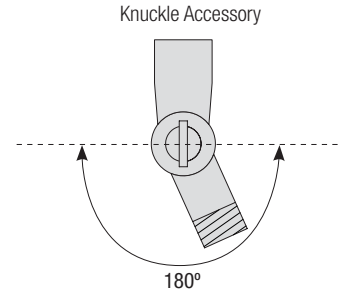

STANDARD

Aluminum Shade with Glass and Guard Options

Catalog #:

Project:

Type:

Date:

Notes:

Knuckle Accessory Order Matrix (Example: 2KNLBK)

Pipe	Finish	Finish	Coastal Coating Option
2 (1/2" IP)	KNL (Adjustable 180° Knuckle for Arm Mounts)	ABL (Aegean Blue)	(blank) (No coating)
3 (3/4" IP)		BB (Burnished Bronze) BK (Gloss Black) BLU (Blue) DVG (Dove Gray) FLG (Flannel Gray) GA (Galvanized) LG (Lime Green) MB (Matte Black) MBL (Midnight Blue) PNA (Painted Natural Aluminum) PNC (Painted Natural Copper) RD (Red) SGR (Sage Green) SGW (Semi Gloss White) SND (Sand) SS (Satin Silver) TBZ (Textured Bronze) TGP (Textured Graphite) TNG (Tangerine) TTL (Tahitian Teal) WT (Gloss White) YEL (Yellow)	-C (Coating)

Description

Adjustable knuckle for arm mounts that allow luminaire to be rotated up to 180°.

KEY: Standard Finishes

ABL (Aegean Blue)	LG (Lime Green)	SGR (Sage Green)
BB (Burnished Bronze)	MB (Matte Black)	SGW (Semi Gloss White)
BK (Gloss Black)	MBL (Midnight Blue)	SND (Sand)
BLU (Blue)	PNA (Painted Natural Aluminum)	SS (Satin Silver)
DVG (Dove Gray)	PNC (Painted Natural Copper)	TBZ (Textured Bronze)
FLG (Flannel Gray)	RD (Red)	TGP (Textured Graphite)

Specialty Finishes

TNG (Tangerine)	GA (Galvanized)
TTL (Tahitian Teal)	
WT (Gloss White)	
YEL (Yellow)