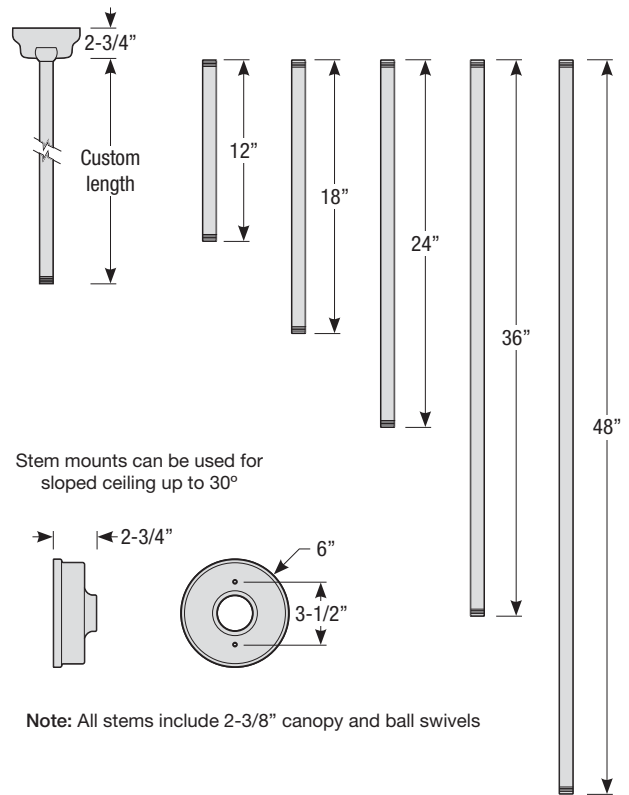

STANDARD

Aluminum Shade
with Glass and Guard Options

Catalog #:

Project:

Type:

Date:

Notes:

Stem Mount Order Matrix (Example: 2HS18BK)

Pipe	Stem Length	Finish	Coastal Coating Option
2 (1/2" IP)	HS12 (12")	ABL (Aegean Blue)	(blank) (No coating)
	HS18 (18")	BB (Burnished Bronze)	-C (Coating)
	HS24 (24")	BK (Gloss Black)	
	HS36 (36")	BLU (Blue)	
	HS48 (48")	DVG (Dove Gray)	
	HS_ (Custom length from 2" up to 60")	FLG (Flannel Gray)	
		GA (Galvanized)	
		LG (Lime Green)	
		MB (Matte Black)	
		MBL (Midnight Blue)	
		PNA (Painted Natural Aluminum)	
		PNC (Painted Natural Copper)	
		RD (Red)	
		SGR (Sage Green)	
	SGW (Semi Gloss White)		
	SND (Sand)		
	SS (Satin Silver)		
	TBZ (Textured Bronze)		
	TGP (Textured Graphite)		
	TNG (Tangerine)		
	TTL (Tahitian Teal)		
	WT (Gloss White)		
	YEL (Yellow)		

Note: All stems include 2-3/8" canopy and ball swivels

KEY: Standard Finishes

ABL (Aegean Blue)	LG (Lime Green)	SGR (Sage Green)
BB (Burnished Bronze)	MB (Matte Black)	SGW (Semi Gloss White)
BK (Gloss Black)	MBL (Midnight Blue)	SND (Sand)
BLU (Blue)	PNA (Painted Natural Aluminum)	SS (Satin Silver)
DVG (Dove Gray)	PNC (Painted Natural Copper)	TBZ (Textured Bronze)
FLG (Flannel Gray)	RD (Red)	TGP (Textured Graphite)

Specialty Finishes

TNG (Tangerine)	GA (Galvanized)
TTL (Tahitian Teal)	
WT (Gloss White)	
YEL (Yellow)