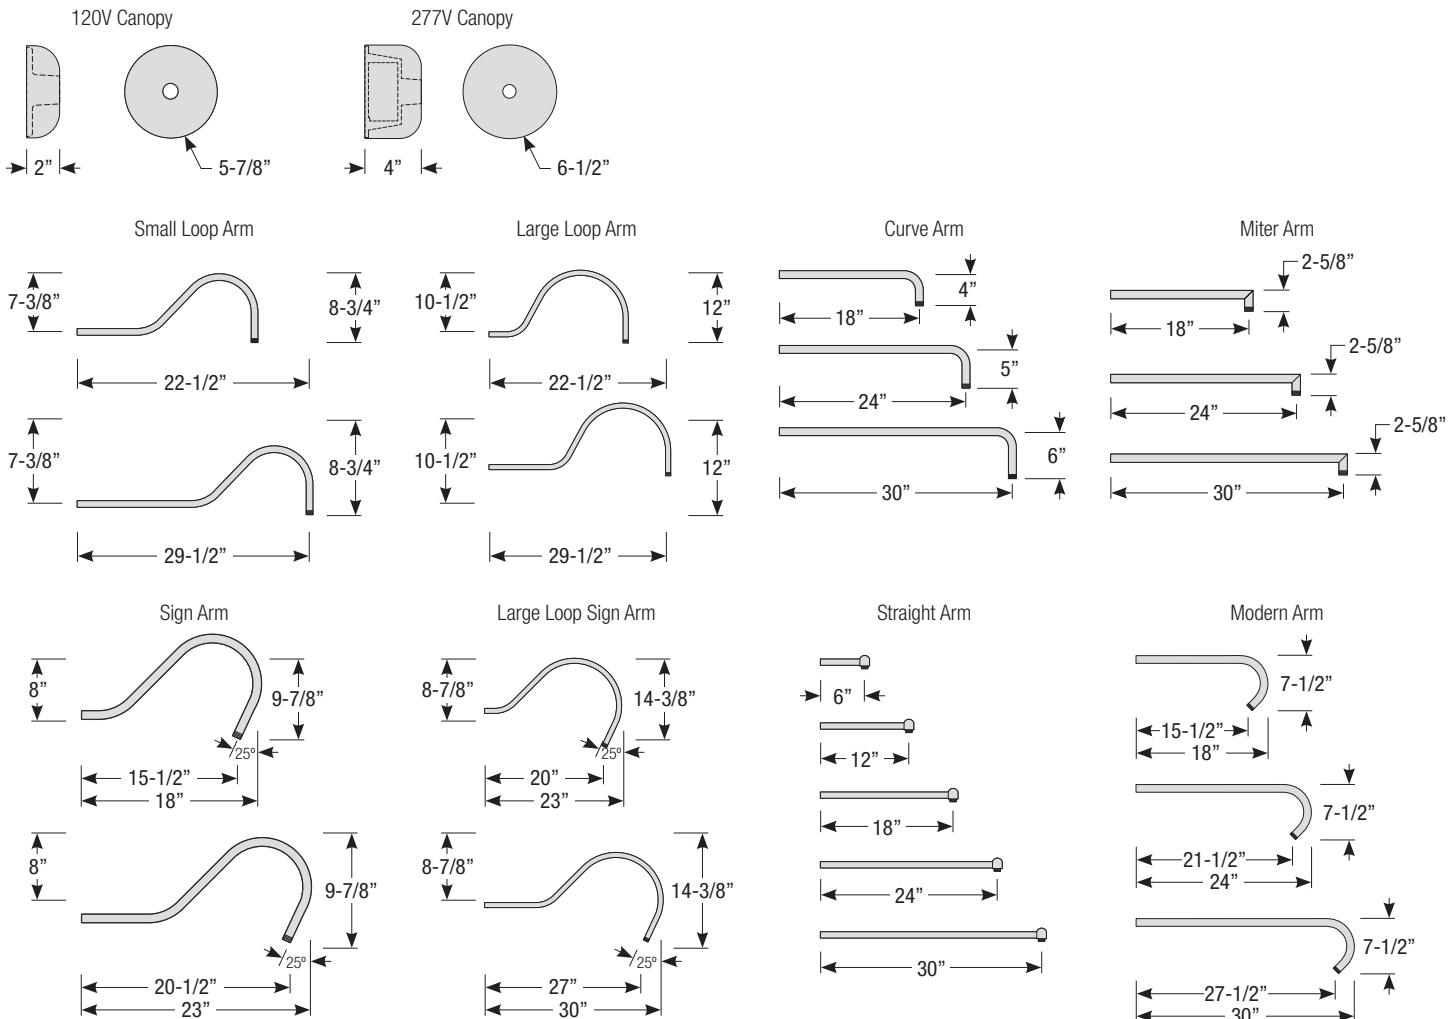

Standard Finishes

	ABL (Aegean Blue)		PNC (Painted Natural Copper)
	BB (Burnished Bronze)		RD (Red)
	BK (Gloss Black)		SGR (Sage Green)
	BLU (Blue)		SGW (Semi Gloss White)
	DVG (Dove Gray)		SND (Sand)
	FLG (Flannel Gray)		SS (Satin Silver)
	LG (Lime Green)		TBZ (Textured Bronze)
	MB (Matte Black)		TGP (Textured Graphite)
	MBL (Midnight Blue)		TNG (Tangerine)
	PNA (Painted Natural Aluminum)		TTL (Tahitian Teal)
			WT (Gloss White)

Specialty Finishes

	GA (Galvanized)

Note: All arm mounts include canopy

Spec-00040 Revised 03/27/2020