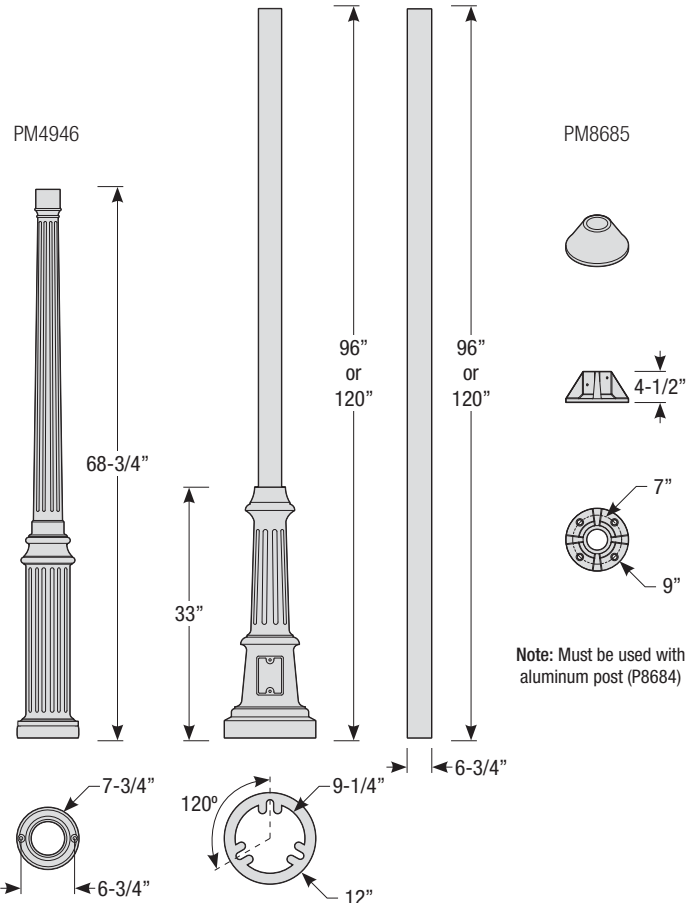

P8683

P8684

Spec-00040 Revised 03/27/2020