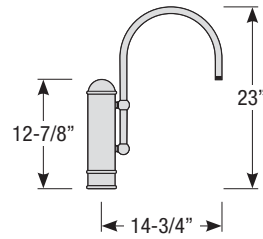

STANDARD

Aluminum Shade
with Glass and Guard Options

Catalog #:

Project:

Date:

Type:

Notes:

Post / Wall Mount Order Matrix (Example: 2W1BK)

Pipe	Mount Type	Finish	Input Voltage
2 (1/2" IP)	P1 (Single Post Mount) P2 (Double Post Mount) W1 (Traditional Wall Mount)	ABL (Aegean Blue)	(blank) (120V)
		BB (Burnished Bronze)	-27^s (277V)
		BK (Gloss Black)	
	BLU (Blue)		
	DVG (Dove Gray)		
	FLG (Flannel Gray)		
	GA (Galvanized)		
	LG (Lime Green)		
	MB (Matte Black)		
	MBL (Midnight Blue)		
	PNA (Painted Natural Aluminum)		
	PNC (Painted Natural Copper)		
	RD (Red)		
	SGR (Sage Green)		
	SGW (Semi Gloss White)		
	SND (Sand)		
	SS (Satin Silver)		
TBZ (Textured Bronze)			
TGP (Textured Graphite)			
TNG (Tangerine)			
TTL (Tahitian Teal)			
WT (Gloss White)			

5. Post mount only

Single Post Mount