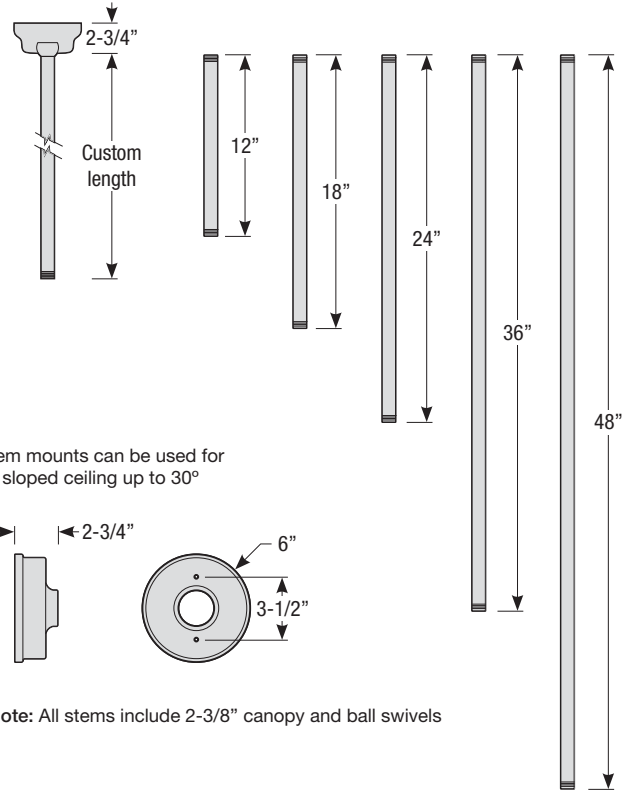

STANDARD

Aluminum Shade
with Glass and Guard Options

Catalog #:

Project:

Date:

Type:

Notes:

Stem Mount Order Matrix (Example: 2HS18BK)

Pipe	Stem Length	Finish	Coastal Coating Option
2 (1/2" IP)	HS12 (12")	ABL (Aegean Blue)	(blank) (No coating)
	HS18 (18")	BB (Burnished Bronze)	-C (Coating)
	HS24 (24")	BK (Gloss Black)	
	HS36 (36")	BLU (Blue)	
	HS48 (48")	DVG (Dove Gray)	
	HS__ (Custom length from 2" up to 60")	FLG (Flannel Gray)	
		GA (Galvanized)	
		LG (Lime Green)	
		MB (Matte Black)	
		MBL (Midnight Blue)	
		PNA (Painted Natural Aluminum)	
		PNC (Painted Natural Copper)	
		RD (Red)	
		SGR (Sage Green)	
	SGW (Semi Gloss White)		
	SND (Sand)		
	SS (Satin Silver)		
	TBZ (Textured Bronze)		
	TGP (Textured Graphite)		
	TNG (Tangerine)		
	TTL (Tahitian Teal)		
	WT (Gloss White)		

KEY: Standard Finishes

ABL (Aegean Blue)	LG (Lime Green)	SGR (Sage Green)
BB (Burnished Bronze)	MB (Matte Black)	SGW (Semi Gloss White)
BK (Gloss Black)	MBL (Midnight Blue)	SND (Sand)
BLU (Blue)	PNA (Painted Natural Aluminum)	SS (Satin Silver)
DVG (Dove Gray)	PNC (Painted Natural Copper)	TBZ (Textured Bronze)
FLG (Flannel Gray)	RD (Red)	TGP (Textured Graphite)

Specialty Finishes

TNG (Tangerine)	GA (Galvanized)
TTL (Tahitian Teal)	
WT (Gloss White)	

Spec-00040 Revised 03/27/2020