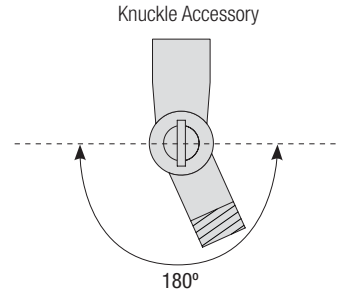

STANDARD

Aluminum Shade
with Glass and Guard Options

Catalog #:

Project:

Date:

Type:

Notes:

Knuckle Accessory Order Matrix (Example: 2KNLBK)

Pipe	Finish	Finish	Coastal Coating Option
2 (1/2" IP)	KNL (Adjustable 180° Knuckle for Arm Mounts)	ABL (Aegean Blue)	(blank) (No coating)
3 (3/4" IP)		BB (Burnished Bronze)	-C (Coating)
		BK (Gloss Black)	
		BLU (Blue)	
		DVG (Dove Gray)	
		FLG (Flannel Gray)	
		GA (Galvanized)	
		LG (Lime Green)	
		MB (Matte Black)	
		MBL (Midnight Blue)	
		PNA (Painted Natural Aluminum)	
		PNC (Painted Natural Copper)	
		RD (Red)	
		SGR (Sage Green)	
		SGW (Semi Gloss White)	
		SND (Sand)	
		SS (Satin Silver)	
		TBZ (Textured Bronze)	
		TGP (Textured Graphite)	
		TNG (Tangerine)	
		TTL (Tahitian Teal)	
		WT (Gloss White)	

Description

Adjustable knuckle for arm mounts that allow luminaire to be rotated up to 180°.

KEY: Standard Finishes

ABL (Aegean Blue)	LG (Lime Green)	SGR (Sage Green)
BB (Burnished Bronze)	MB (Matte Black)	SGW (Semi Gloss White)
BK (Gloss Black)	MBL (Midnight Blue)	SND (Sand)
BLU (Blue)	PNA (Painted Natural Aluminum)	SS (Satin Silver)
DVG (Dove Gray)	PNC (Painted Natural Copper)	TBZ (Textured Bronze)
FLG (Flannel Gray)	RD (Red)	TGP (Textured Graphite)

Specialty Finishes

TNG (Tangerine)	GA (Galvanized)
TTL (Tahitian Teal)	
WT (Gloss White)