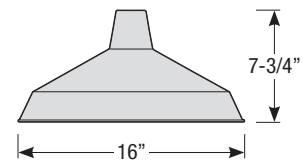

STANDARD

Aluminum Shade
with Glass and Guard Options

Catalog #:

Project:

Type:

Date:

Notes:

Electrical

- 120V input (277V available in arm and post option only)
- Integrated power supply allows the fixture to be connected directly into line voltage
- Pre-wired and ready for install
- LED is dimmable with Incandescent/Triac dimmers

Mounting

- 1/2" or 3/4" IP for arms. Flush mount, stems and post available only in 1/2"
- 9' Pendant cord available in black or white cord (includes 5" canopy with the same finish as the shade)

Finishes

- Shade and mounting finish options
- Available in 21 standard and 2 specialty finishes with optional coastal coating to protect finish in coastal environments (add "-C" to the finish)
- Inner shade is painted gloss white
- Consult factory for custom finish options

Optional Accessories

- Glass, Cast Guard, Wire Cage or Wire Guard options available

Listing

UL listed to US and Canadian standards for wet locations

Standard Order Matrix (Example: RS16MBK-2)

Diameter	Lamp	Finish	Coastal Coating Option	Optional Accessories	Mounting Type
RS16 (16")	M (Medium Base, 100W max.)	ABL (Aegean Blue)	(blank) (No coating)	-CG (Clear Glass)	-2 (1/2" IP)
	GU2413¹ (13W GU24 / 2700K)	BB (Burnished Bronze)	-C (Coating)	-FG (Frosted Glass)	-3 (3/4" IP)
	GU2418¹ (18W GU24 / 2700K)	BK (Gloss Black)		-CGG (Clear Glass w/ Cast Guard)	-B (Black Cord Pendant)
	GU2426¹ (26W GU24 / 2700K)	BLU (Blue)		-FGG (Frosted Glass w/ Cast Guard)	-W (White Cord Pendant)
	GU2432^{1,2} (32W GU24 / 2700K)	DVG (Dove Gray)		-CGWC (Clear Glass w/ Wire Cage)	-F (Flush Mount)
	GU2442^{1,2} (42W GU24 / 2700K)	FLG (Flannel Gray)		-FGWC (Frosted Glass w/ Wire Cage)	
	LED1227^{1,3,4} (12W LED / 2700K / 90 CRI / 844lm)	GA (Galvanized)		-WG (Wire Guard)	
	LED1230^{1,3,4} (12W LED / 3000K / 90 CRI / 861lm)	LG (Lime Green)			
	LED1235^{1,3,4} (12W LED / 3500K / 90 CRI / 872lm)	MB (Matte Black)			
	LED1240^{1,3,4} (12W LED / 4000K / 90 CRI / 889lm)	MBL (Midnight Blue)			
	LED1827^{1,3,4} (18W LED / 2700K / 90 CRI / 1265lm)	PNA (Painted Natural Aluminum)			
	LED1830^{1,3,4} (18W LED / 3000K / 90 CRI / 1288lm)	PNC (Painted Natural Copper)			
	LED1835^{1,3,4} (18W LED / 3500K / 90 CRI / 1311lm)	RD (Red)			
	LED1840^{1,3,4} (18W LED / 4000K / 90 CRI / 1334lm)	SGR (Sage Green)			
		SGW (Semi Gloss White)			
		SND (Sand)			
	SS (Satin Silver)				
	TBZ (Textured Bronze)				
	TGP (Textured Graphite)				
	TNG (Tangerine)				
	TTL (Tahitian Teal)				
	WT (Gloss White)				

1. Lamps must be specified, and are not included in shade cost
2. Not for use in glass/cast guard/wire cage
3. Glass enclosure must be specified
4. Lumen are raw LED value

KEY: Standard Finishes

ABL (Aegean Blue)	LG (Lime Green)	SGR (Sage Green)
BB (Burnished Bronze)	MB (Matte Black)	SGW (Semi Gloss White)
BK (Gloss Black)	MBL (Midnight Blue)	SND (Sand)
BLU (Blue)	PNA (Painted Natural Aluminum)	SS (Satin Silver)
DVG (Dove Gray)	PNC (Painted Natural Copper)	TBZ (Textured Bronze)
FLG (Flannel Gray)	RD (Red)	TGP (Textured Graphite)

Specialty Finishes

TNG (Tangerine)	GA (Galvanized)
TTL (Tahitian Teal)	
WT (Gloss White)	

Spec-00040 Revised 03/27/2020

14508 Nelson Ave. City of Industry, CA 91744 • tel: 626.336.4511 • fax: 626.330.4266 • www.TroyRLM.com
©2020 Troy-RLM Lighting, A Division of Troy-CSL Lighting, Inc.
All rights reserved. Subject to change without notice.