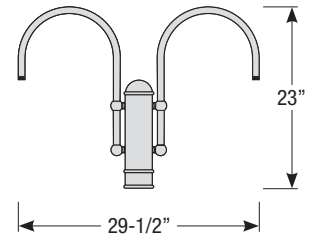

### Post / Wall Mount Order Matrix (Example: 2W1BK)

Pipe	Mount Type	Finish	Input Voltage
2 (1/2" IP)	P1 (Single Post Mount) P2 (Double Post Mount) W1 (Traditional Wall Mount)	ABL (Aegean Blue)	(blank) (120V)
		BB (Burnished Bronze)	-27 <sup>s</sup> (277V)
		BK (Gloss Black)	
	BLU (Blue)		
	DVG (Dove Gray)		
	FLG (Flannel Gray)		
	GA (Galvanized)		
	LG (Lime Green)		
	MB (Matte Black)		
	MBL (Midnight Blue)		
	PNA (Painted Natural Aluminum)		
	PNC (Painted Natural Copper)		
	RD (Red)		
	SGR (Sage Green)		
	SGW (Semi Gloss White)		
	SND (Sand)		
	SS (Satin Silver)		
TBZ (Textured Bronze)			
TGP (Textured Graphite)			
TNG (Tangerine)			
TTL (Tahitian Teal)			
WT (Gloss White)			

5. Post mount only

Single Post Mount

Double Post Mount

Traditional Wall Mount