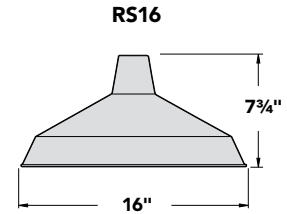

STANDARD

RS16

Aluminum Shade w/ Guard and Glass Options

1/2" IP and 3/4" IP Arm

Stem and Pendant Options

UL Wet Location Listed

UL Damp Location Listed Pendants

Fixture

- Aluminum Shade
- Incandescent and Fluorescent Lamp Options

Finishes

- Shade, Arm and Stem Finish Options
- See Reverse Side of Sheet for Finish Options

Mounting

- 1/2" IP and 3/4" IP Arms Available
- Stem and Pendant Options

ORDERING EXAMPLE (FIXTURE AND MOUNTING SHOWN)

PIPE	CAT NO.	LAMP	FINISH	PIPE	MOUNTING	FINISH
2	RS16	M	BK	2	W1	BK

1/2" IP, Standard 16", Incandescent, Gloss Black Shade 1/2" IP, Traditional Wall Mount, Gloss Black

PIPE	CAT NO.	LAMP / BALLAST	SHADE / MOUNT FINISH	ACCESSORIES			
2	1/2" IP	RS16	M	Incandescent Med Base 100W max	All Standard and Specialty Finishes	CG	Clear Glass
3	3/4" IP	GU2413¹		13W GU24 Base, 2700K, 120V	Coastal Finish Option – Add "-C" to end of order number	FG	Frosted Glass
		GU2418¹		18W GU24 Base, 2700K, 120V	Specify finish for Shade and Arm or Stem separately as in the example above.	OG	Opal Glass
		GU2426¹		26W GU24 Base, 2700K, 120V	Cage or Guard finish will match Shade finish.	CGG	Clear Glass w/ Cast Guard
		GU2432^{1,6}		32W GU24 Base, 2700K, 120V		FGG	Frosted Glass w/ Cast Guard
		GU2442^{1,6}		42W GU24 Base, 2700K, 120V		OGG	Opal Glass w/ Cast Guard
						CGWC	Clear Glass w/ Wire Cage
						FGWC	Frosted Glass w/ Wire Cage
						OGWC	Opal Glass w/ Wire Cage
						WG	Wire Guard

¹ LAMPS/LEDS INCLUDED

⁶ NOT FOR USE IN GLASS/CASTGUARD/WIRE CAGE ENCLOSURES

PIPE	CAT NO.	LAMP/BALLAST	SHADE FINISH	ACCESSORY
2	RS16	M	BK	

MOUNT PIPE	MOUNT	MOUNT FINISH
2	W1	BK

Project _____

Fixture Type _____

Location _____

Contact _____

Phone _____