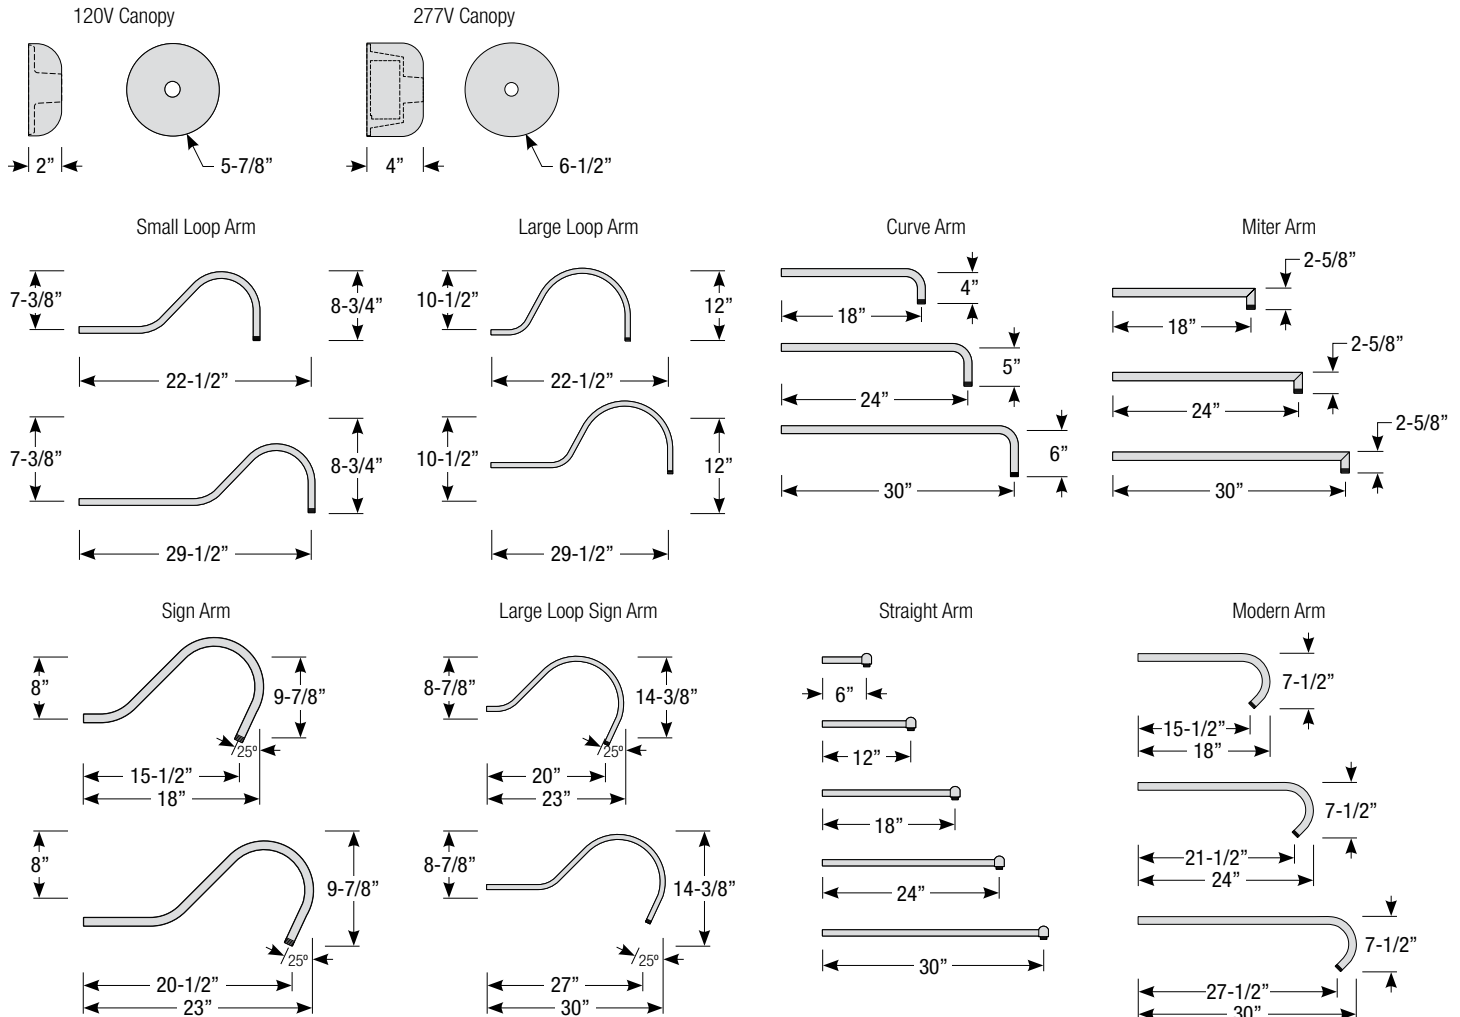

Standard Finishes

	ABL (Aegean Blue)		PNC (Painted Natural Copper)
	BB (Burnished Bronze)		RD (Red)
	BK (Gloss Black)		SGR (Sage Green)
	BLU (Blue)		SGW (Semi Gloss White)
	DVG (Dove Gray)		SND (Sand)
	FLG (Flannel Gray)		SS (Satin Silver)
	LG (Lime Green)		TBZ (Textured Bronze)
	MB (Matte Black)		TGP (Textured Graphite)
	MBL (Midnight Blue)		TNG (Tangerine)
	PNA (Painted Natural Aluminum)		TTL (Tahitian Teal)
			WT (Gloss White)

Specialty Finishes

	GA (Galvanized)		SA (Satin Aluminum)

Note: All arm mounts include canopy

4. Satin aluminum cannot be coated

Revised 06/01/2018