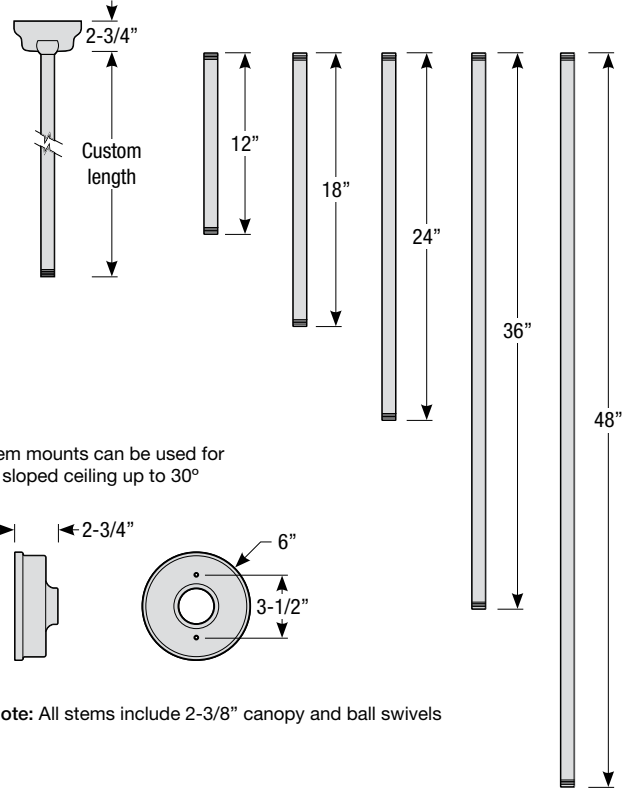

SHALLOW HEAVY DUTY

Aluminum Shade
with Glass and Guard Options

Catalog #:

Project:

Date:

Type:

Notes:

Stem Mount Order Matrix (Example: 2HS18RD)

Pipe	Stem Length	Finish	Coastal Coating Option
2 (1/2" IP)	HS12 (12")	ABL (Aegean Blue)	(blank) (No coating)
	HS18 (18")	BB (Burnished Bronze)	-C⁴ (Coating)
	HS24 (24")	BK (Gloss Black)	
	HS36 (36")	BLU (Blue)	
	HS48 (48")	DVG (Dove Gray)	
	HS__ (Custom length from 2" up to 60")	FLG (Flannel Gray)	
		GA (Galvanized)	
		LG (Lime Green)	
		MB (Matte Black)	
		MBL (Midnight Blue)	
		PNA (Painted Natural Aluminum)	
		PNC (Painted Natural Copper)	
		RD (Red)	
		SA (Satin Aluminum)	
		SGR (Sage Green)	
		SGW (Semi Gloss White)	
		SND (Sand)	
	SS (Satin Silver)		
	TBZ (Textured Bronze)		
	TGP (Textured Graphite)		
	TNG (Tangerine)		
	TTL (Tahitian Teal)		
	WT (Gloss White)		

4. Satin aluminum cannot be coated

Stem mounts can be used for sloped ceiling up to 30°

Note: All stems include 2-3/8" canopy and ball swivels

KEY: Standard Finishes

ABL (Aegean Blue)	LG (Lime Green)	SGR (Sage Green)
BB (Burnished Bronze)	MB (Matte Black)	SGW (Semi Gloss White)
BK (Gloss Black)	MBL (Midnight Blue)	SND (Sand)
BLU (Blue)	PNA (Painted Natural Aluminum)	SS (Satin Silver)
DVG (Dove Gray)	PNC (Painted Natural Copper)	TBZ (Textured Bronze)
FLG (Flannel Gray)	RD (Red)	TGP (Textured Graphite)

Specialty Finishes

TNG (Tangerine)	GA (Galvanized)
TTL (Tahitian Teal)	SA (Satin Aluminum)
WT (Gloss White)	

Revised 06/01/2018