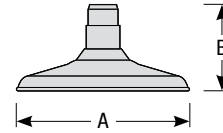

SHALLOW HEAVY DUTY

Aluminum Shade
with Glass and Guard Options

Catalog #:

Project:

Type:

Date:

Notes:

Electrical

- 120V input (277V available in arm and post option only)
- Integrated power supply allows the fixture to be connected directly into line voltage
- Pre-wired and ready for install
- LED is dimmable with Incandescent/Triac dimmers

Mounting

- 1/2" or 3/4" IP for arms. Flush mount, stems and post available only in 1/2"
- 9' Pendant cord available in black or white cord (includes 5" canopy with the same finish as the shade)

Finishes

- Shade and mounting finish options
- Available in 21 standard and 2 specialty finishes with optional coastal coating to protect finish in coastal environments (add "-C" to the finish)
- Inner shade is painted gloss white
- Consult factory for custom finish options

Optional Accessories

- Glass, Cast Guard, Wire Cage or Wire Guard options available

Listing

UL listed to US and Canadian standards for wet locations

	A	B
RHS14	14"	8-1/2"
RHS16	16"	9"

Shallow Heavy Duty Order Matrix (Example: RHS16GU2426RD-0GG-3)

Diameter	Lamp / LED	Finish	Coastal Coating Option	Accessories	Mounting Type
RHS14 (14") RHS16 (16")	M (Medium Base, 100W max.)	ABL (Aegean Blue)	(blank) (No coating)	-CG (Clear Glass)	-2 (1/2" IP)
	GU2413¹ (13W GU24 / 2700K)	BB (Burnished Bronze)	-C* (Coating)	-FG (Frosted Glass)	-3 (3/4" IP)
	GU2418¹ (18W GU24 / 2700K)	BK (Gloss Black)		-OG (Opal Glass)	-B (Black Cord)
	GU2426¹ (26W GU24 / 2700K)	BLU (Blue)		-CGG (Clear Glass w/ Cast Guard)	-W (White Cord)
	GU2432^{1,2} (32W GU24 / 2700K)	DVG (Dove Gray)		-FGG (Frosted Glass w/ Cast Guard)	-P (Pendant)
	GU2442^{1,2} (42W GU24 / 2700K)	FLG (Flannel Gray)		-OGG (Opal Glass w/ Cast Guard)	-W (White Cord)
	LED1127^{1,3} (11W LED / 2700K / 90 CRI / 1188lm)	GA (Galvanized)		-CGWC (Clear Glass w/ Wire Cage)	-P (Pendant)
	LED1130^{1,3} (11W LED / 3000K / 90 CRI / 1265lm)	LG (Lime Green)		-FGWC (Frosted Glass w/ Wire Cage)	-F (Flush Mount)
	LED1135^{1,3} (11W LED / 3500K / 90 CRI / 1305lm)	MB (Matte Black)		-OGWC (Opal Glass w/ Wire Cage)	
	LED1140^{1,3} (11W LED / 4000K / 90 CRI / 1364lm)	MBL (Midnight Blue)		-WG (Wire Guard)	
	LED1527^{1,3} (15W LED / 2700K / 90 CRI / 1620lm)	PNA (Painted Natural Aluminum)			
	LED1530^{1,3} (15W LED / 3000K / 90 CRI / 1725lm)	PNC (Painted Natural Copper)			
	LED1535^{1,3} (15W LED / 3500K / 90 CRI / 1780lm)	RD (Red)			
	LED1540^{1,3} (15W LED / 4000K / 90 CRI / 1860lm)	SA (Satin Aluminum)			
		SGR (Sage Green)			
		SGW (Semi Gloss White)			
		SND (Sand)			
	SS (Satin Silver)				
	TBZ (Textured Bronze)				
	TGP (Textured Graphite)				
	TNG (Tangerine)				
	TTL (Tahitian Teal)				
	WT (Gloss White)				

1. Lamp included
2. Not for use in glass/cast guard/wire cage
3. Glass enclosure must be specified

4. Satin aluminum cannot be coated

KEY: Standard Finishes

ABL (Aegean Blue)	LG (Lime Green)	SGR (Sage Green)
BB (Burnished Bronze)	MB (Matte Black)	SGW (Semi Gloss White)
BK (Gloss Black)	MBL (Midnight Blue)	SND (Sand)
BLU (Blue)	PNA (Painted Natural Aluminum)	SS (Satin Silver)
DVG (Dove Gray)	PNC (Painted Natural Copper)	TBZ (Textured Bronze)
FLG (Flannel Gray)	RD (Red)	TGP (Textured Graphite)

Specialty Finishes

TNG (Tangerine)	GA (Galvanized)
TTL (Tahitian Teal)	SA (Satin Aluminum)
WT (Gloss White)	

Revised 06/01/2018