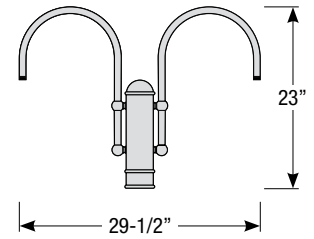

Double Post Mount