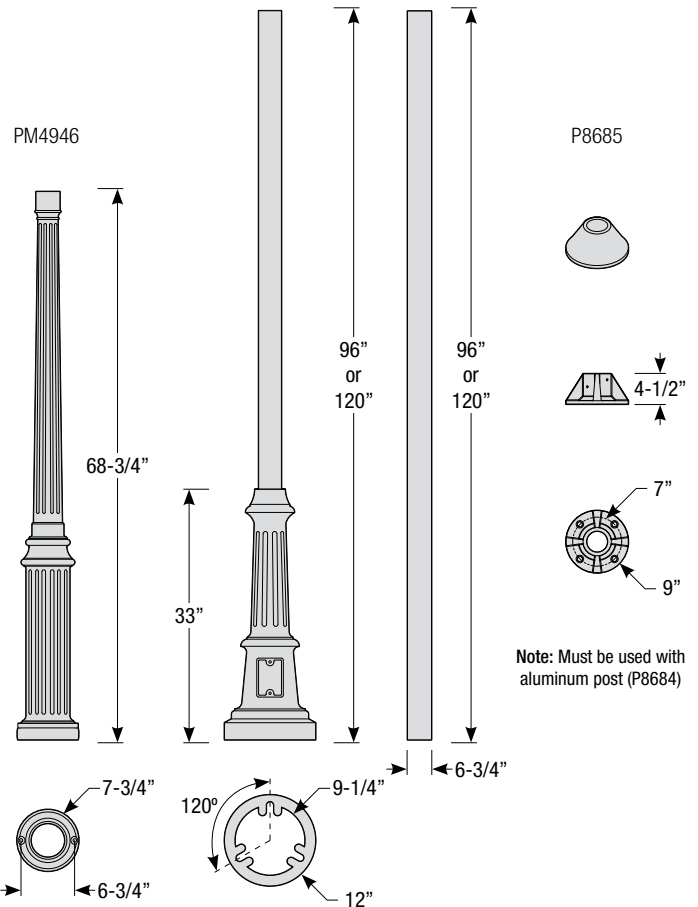

P8683

P8684

Note: Must be used with aluminum post (P8684)

Revised 06/01/2018