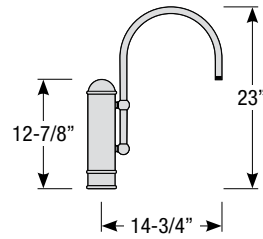

SHALLOW HEAVY DUTY

Aluminum Shade
with Glass and Guard Options

Catalog #:

Project:

Date:

Type:

Notes:

Post / Wall Mount Order Matrix (Example: 2W1RD)

Pipe	Mount Type	Finish	Input Voltage
2 (1/2" IP)	P1 (Single Post Mount) P2 (Double Post Mount) W1 (Traditional Wall Mount)	ABL (Aegean Blue)	(blank) (120V)
		BB (Burnished Bronze)	-27^s (277V)
		BK (Gloss Black)	
	BLU (Blue)		
	DVG (Dove Gray)		
	FLG (Flannel Gray)		
	GA (Galvanized)		
	LG (Lime Green)		
	MB (Matte Black)		
	MBL (Midnight Blue)		
	PNA (Painted Natural Aluminum)		
	PNC (Painted Natural Copper)		
	RD (Red)		
	SA (Satin Aluminum)		
	SGR (Sage Green)		
	SGW (Semi Gloss White)		
	SND (Sand)		
SS (Satin Silver)			
TBZ (Textured Bronze)			
TGP (Textured Graphite)			
TNG (Tangerine)			
TTL (Tahitian Teal)			
WT (Gloss White)			

5. Post mount only

Single Post Mount