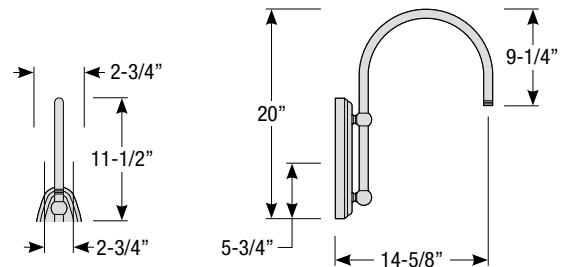

5. Post mount only

Single Post Mount

Double Post Mount

Traditional Wall Mount

Post Type Order Matrix (Example: P8683-96RD)

Post Type	Finish
PM4946 (Cast Aluminum Post)	ABL (Aegean Blue)
P8683-96 (Cast Aluminum Base w/ 96" Aluminum Post)	BB (Burnished Bronze)
P8683-120 (Cast Aluminum Base w/ 120" Aluminum Post)	BK (Gloss Black)
P8684-96 (96" Straight Aluminum Post)	BLU (Blue)
P8684-120 (120" Straight Aluminum Post)	DVG (Dove Gray)
PM8685 (Cast Aluminum Pier Mount - must be used with straight aluminum post, P8683)	FLG (Flannel Gray)
	GA (Galvanized)
	LG (Lime Green)
	MB (Matte Black)
	MBL (Midnight Blue)
	PNA (Painted Natural Aluminum)
	PNC (Painted Natural Copper)
	RD (Red)
	SA (Satin Aluminum)
	SGR (Sage Green)
	SGW (Semi Gloss White)
	SND (Sand)
	SS (Satin Silver)
	TBZ (Textured Bronze)
	TGP (Textured Graphite)
	TNG (Tangerine)
	TTL (Tahitian Teal)
	WT (Gloss White)