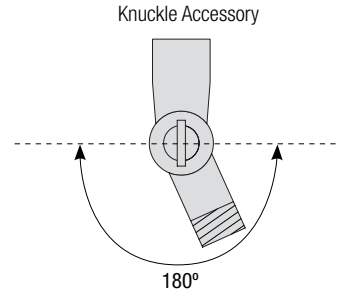

SHALLOW HEAVY DUTY

Aluminum Shade
with Glass and Guard Options

Catalog #:

Project:

Date:

Type:

Notes:

Knuckle Accessory Order Matrix (Example: 2KNLRD)

Pipe	Finish	Finish	Coastal Coating Option
2 (1/2" IP)	KNL (Adjustable 180° Knuckle for Arm Mounts)	ABL (Aegean Blue)	(blank) (No coating)
3 (3/4" IP)		BB (Burnished Bronze)	-C* (Coating)
		BK (Gloss Black)	
		BLU (Blue)	
		DVG (Dove Gray)	
		FLG (Flannel Gray)	
		GA (Galvanized)	
		LG (Lime Green)	
		MB (Matte Black)	
		MBL (Midnight Blue)	
		PNA (Painted Natural Aluminum)	
		PNC (Painted Natural Copper)	
		RD (Red)	
		SA (Satin Aluminum)	
		SGR (Sage Green)	
		SGW (Semi Gloss White)	
		SND (Sand)	
		SS (Satin Silver)	
		TBZ (Textured Bronze)	
		TGP (Textured Graphite)	
		TNG (Tangerine)	
		TTL (Tahitian Teal)	
		WT (Gloss White)	

Description

Adjustable knuckle for arm mounts that allow luminaire to be rotated up to 180°.

4. Satin aluminum cannot be coated

KEY: Standard Finishes

ABL (Aegean Blue)	LG (Lime Green)	SGR (Sage Green)
BB (Burnished Bronze)	MB (Matte Black)	SGW (Semi Gloss White)
BK (Gloss Black)	MBL (Midnight Blue)	SND (Sand)
BLU (Blue)	PNA (Painted Natural Aluminum)	SS (Satin Silver)
DVG (Dove Gray)	PNC (Painted Natural Copper)	TBZ (Textured Bronze)
FLG (Flannel Gray)	RD (Red)	TGP (Textured Graphite)

Specialty Finishes

TNG (Tangerine)	GA (Galvanized)
TTL (Tahitian Teal)	SA (Satin Aluminum)
WT (Gloss White)