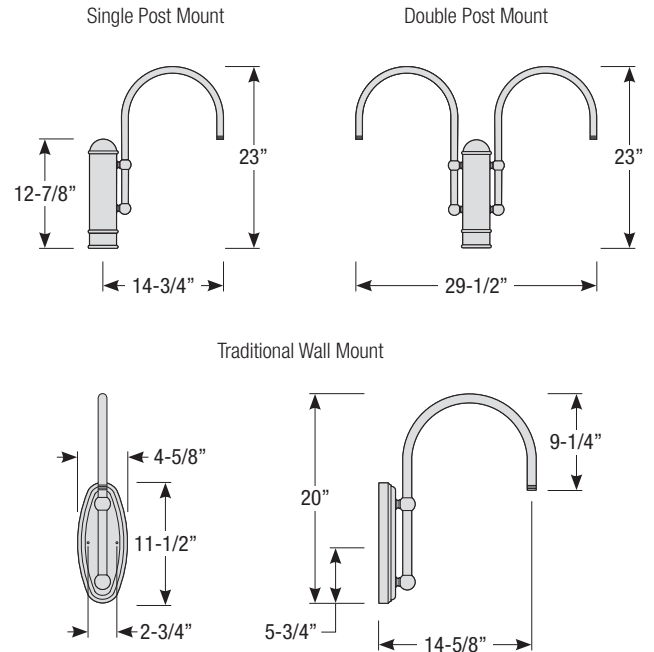

SHALLOW HEAVY DUTY

Aluminum Shade
with Glass and Guard Options

Catalog #:

Project:

Date:

Type:

Notes:

Post / Wall Mount Order Matrix (Example: 2W1RD)

Pipe	Mount Type	Finish	Input Voltage
2 (1/2" IP)	P1 (Single Post Mount) P2 (Double Post Mount) W1 (Traditional Wall Mount)	ABL (Aegean Blue)	(blank) (120V)
		BB (Burnished Bronze)	-27^s (277V)
		BK (Gloss Black)	
		BLU (Blue)	
		DVG (Dove Gray)	
		FLG (Flannel Gray)	
		GA (Galvanized)	
		LG (Lime Green)	
		MB (Matte Black)	
		MBL (Midnight Blue)	
		PNA (Painted Natural Aluminum)	
		PNC (Painted Natural Copper)	
		RD (Red)	
SGR (Sage Green)			
SGW (Semi Gloss White)			
SND (Sand)			
SS (Satin Silver)			
TBZ (Textured Bronze)			
TGP (Textured Graphite)			
TNG (Tangerine)			
TTL (Tahitian Teal)			
WT (Gloss White)			
YEL (Yellow)			

5. Post mount only

Post Type Order Matrix (Example: P8683-96RD)

Post Type	Finish
PM4946 (Cast Aluminum Post)	ABL (Aegean Blue)
P8683-96 (Cast Aluminum Base w/ 96" Aluminum Post)	BB (Burnished Bronze)
P8683-120 (Cast Aluminum Base w/ 120" Aluminum Post)	BK (Gloss Black)
P8684-96 (96" Straight Aluminum Post)	BLU (Blue)
P8684-120 (120" Straight Aluminum Post)	DVG (Dove Gray)
PM8685 (Cast Aluminum Pier Mount - must be used with straight aluminum post, P8684)	FLG (Flannel Gray)
	GA (Galvanized)
	LG (Lime Green)
	MB (Matte Black)
	MBL (Midnight Blue)
	PNA (Painted Natural Aluminum)
	PNC (Painted Natural Copper)
	RD (Red)
	SGR (Sage Green)
	SGW (Semi Gloss White)
	SND (Sand)
	SS (Satin Silver)
	TBZ (Textured Bronze)
	TGP (Textured Graphite)
	TNG (Tangerine)
	TTL (Tahitian Teal)
	WT (Gloss White)
	YEL (Yellow)

Standard Finishes

ABL (Aegean Blue)	RD (Red)
BB (Burnished Bronze)	SGR (Sage Green)
BK (Gloss Black)	SGW (Semi Gloss White)
BLU (Blue)	SND (Sand)
DVG (Dove Gray)	SS (Satin Silver)
FLG (Flannel Gray)	TBZ (Textured Bronze)
LG (Lime Green)	TGP (Textured Graphite)
MB (Matte Black)	TNG (Tangerine)
MBL (Midnight Blue)	TTL (Tahitian Teal)
PNA (Painted Natural Aluminum)	WT (Gloss White)
PNC (Painted Natural Copper)	YEL (Yellow)