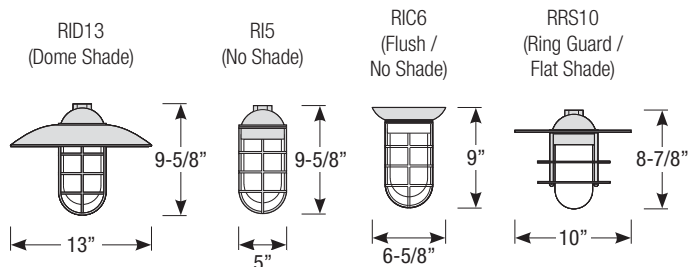

RETRO INDUSTRIAL

Aluminum Shade
with Glass Options

Catalog #:

Project:

Type:

Date:

Notes:

Electrical

- 120V input (277V available in arm and post option only)
- Integrated power supply allows the fixture to be connected directly into line voltage
- Pre-wired and ready for install
- LED is dimmable with Incandescent/Triac dimmers

Mounting

- 1/2" IP for arm, ceiling flush mount, stem or post mount options
- 9' Pendant cord available in black or white cord (includes 5" canopy with the same finish as the shade)

Finishes

- Shade and mounting finish options
- Available in 21 standard and 2 specialty finishes with optional coastal coating to protect finish in coastal environments (add "-C" to the finish)
- Consult factory for custom finish options

Glass Type

- Each luminaire includes a glass enclosure, must specify glass type. Glass is available in clear (-CG), frosted (-FG) or opal (-OG)

Listing

UL listed to US and Canadian standards for wet locations

Retro Industrial Order Matrix (Example: RID13MRD-CG-2)

Shade Style	Lamp / LED	Finish	Coastal Coating Option	Glass Type	Mounting Type
RID13 (Dome Shade)	M (Medium Base, 100W max.)	ABL Aegean Blue	(blank) (No coating)	-CG (Clear Glass)	-2 (1/2" IP)
RI5 (No Shade)	GU2413' (13W GU24 / 2700K)	BB (Burnished Bronze)	-C (Coating)	-FG (Frosted Glass)	-B (Black Cord Pendant)
RIC6* (Flush / No Shade)	GU2418' (18W GU24 / 2700K)	BK (Gloss Black)			-W (White Cord Pendant)
RRS10 (Ring Guard / Flat Shade)	GU2426' (26W GU24 / 2700K)	BLU (Blue)			-F (Flush Mount)
	LED1227^{1,2} (12W LED / 2700K / 90 CRI / 844lm)	DVG (Dove Gray)			
	LED1230^{1,2} (12W LED / 3000K / 90 CRI / 861lm)	FLG (Flannel Gray)			
	LED1235^{1,2} (12W LED / 3500K / 90 CRI / 872lm)	GA (Galvanized)			
	LED1240^{1,2} (12W LED / 4000K / 90 CRI / 889lm)	LG (Lime Green)			
		MB (Matte Black)			
		MBL (Midnight Blue)			
		PNA (Painted Natural Aluminum)			
		PNC (Painted Natural Copper)			
		RD (Red)			
		SGR (Sage Green)			
		SGW (Semi Gloss White)			
		SND (Sand)			
		SS (Satin Silver)			
		TBZ (Textured Bronze)			
		TGP (Textured Graphite)			
		TNG (Tangerine)			
		TTL (Tahitian Teal)			
		WT (Gloss White)			
		YEL (Yellow)			

* Flush mount only

1. Lamps must be specified, and are not included in shade cost
2. Lumen are raw LED value

KEY: Standard Finishes

ABL (Aegean Blue)	LG (Lime Green)	SGR (Sage Green)
BB (Burnished Bronze)	MB (Matte Black)	SGW (Semi Gloss White)
BK (Gloss Black)	MBL (Midnight Blue)	SND (Sand)
BLU (Blue)	PNA (Painted Natural Aluminum)	SS (Satin Silver)
DVG (Dove Gray)	PNC (Painted Natural Copper)	TBZ (Textured Bronze)
FLG (Flannel Gray)	RD (Red)	TGP (Textured Graphite)

Specialty Finishes

TNG (Tangerine)	GA (Galvanized)

TTL (Tahitian Teal)
WT (Gloss White)
YEL (Yellow)

Spec-00038 Revised 08/11/2020

14508 Nelson Ave. City of Industry, CA 91744 • tel: 626.336.4511 • fax: 626.330.4266 • www.TroyRLM.com
©2020 Troy-RLM Lighting, A Division of Troy-CSL Lighting, Inc. All rights reserved. Subject to change without notice.