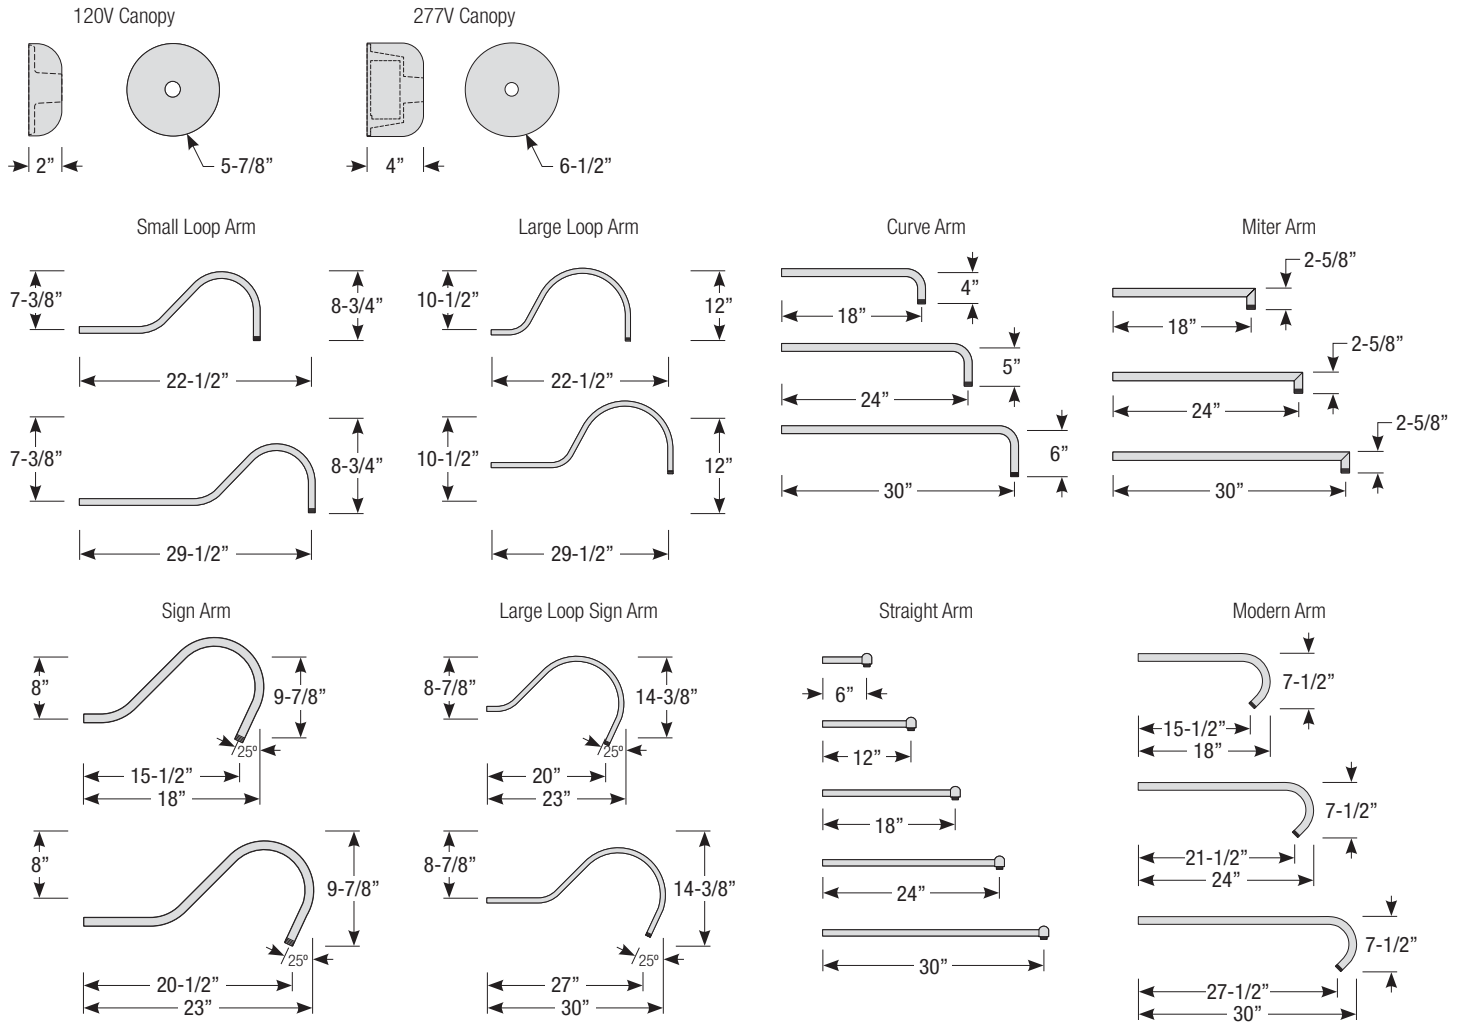

Standard Finishes

- **ABL** (Aegean Blue)
- **BB** (Burnished Bronze)
- **BK** (Gloss Black)
- **BLU** (Blue)
- **DVG** (Dove Gray)
- **FLG** (Flannel Gray)
- **LG** (Lime Green)
- **MB** (Matte Black)
- **MBL** (Midnight Blue)
- **PNA** (Painted Natural Aluminum)
- **PNC** (Painted Natural Copper)
- **RD** (Red)
- **SGR** (Sage Green)
- **SGW** (Semi Gloss White)
- **SND** (Sand)
- **SS** (Satin Silver)
- **TBZ** (Textured Bronze)
- **TGP** (Textured Graphite)
- **TNG** (Tangerine)
- **TTL** (Tahitian Teal)
- **WT** (Gloss White)
- **YEL** (Yellow)

Specialty Finishes

- **GA** (Galvanized)

Note: All arm mounts include canopy

Spec-00038 Revised 08/11/2020