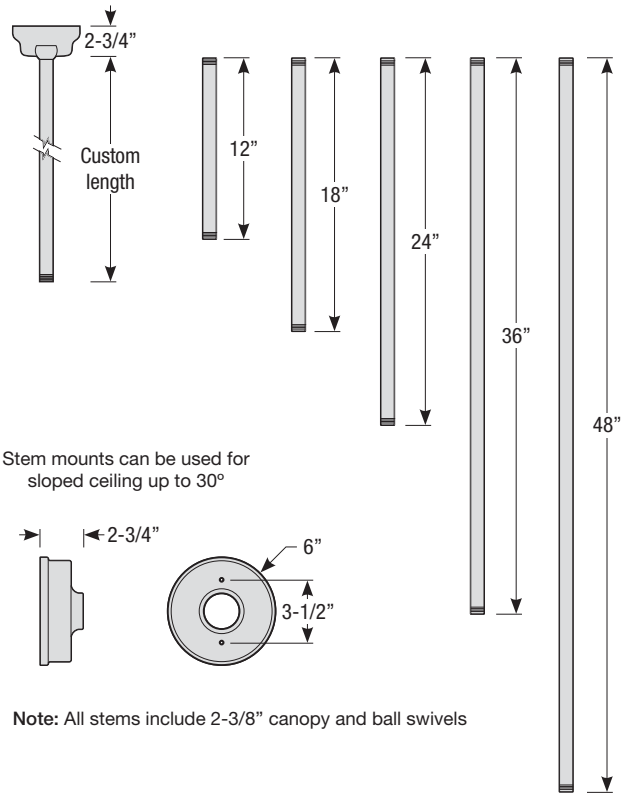

RETRO INDUSTRIAL

Aluminum Shade
with Glass Options

Catalog #:

Project:

Type:

Date:

Notes:

Stem Mount Order Matrix (Example: 2HS18RD)

Pipe	Stem Length	Finish	Coastal Coating Option
2 (1/2" IP)	HS12 (12")	ABL (Aegean Blue)	(blank) (No coating)
	HS18 (18")	BB (Burnished Bronze)	-C (Coating)
	HS24 (24")	BK (Gloss Black)	
	HS36 (36")	BLU (Blue)	
	HS48 (48")	DVG (Dove Gray)	
	HS_ (Custom length from 2" up to 60")	FLG (Flannel Gray)	
		GA (Galvanized)	
		LG (Lime Green)	
		MB (Matte Black)	
		MBL (Midnight Blue)	
		PNA (Painted Natural Aluminum)	
		PNC (Painted Natural Copper)	
		RD (Red)	
		SGR (Sage Green)	
	SGW (Semi Gloss White)		
	SND (Sand)		
	SS (Satin Silver)		
	TBZ (Textured Bronze)		
	TGP (Textured Graphite)		
	TNG (Tangerine)		
	TTL (Tahitian Teal)		
	WT (Gloss White)		
	YEL (Yellow)		

Stem mounts can be used for sloped ceiling up to 30°

Note: All stems include 2-3/8" canopy and ball swivels

KEY: Standard Finishes

ABL (Aegean Blue)	LG (Lime Green)	SGR (Sage Green)
BB (Burnished Bronze)	MB (Matte Black)	SGW (Semi Gloss White)
BK (Gloss Black)	MBL (Midnight Blue)	SND (Sand)
BLU (Blue)	PNA (Painted Natural Aluminum)	SS (Satin Silver)
DVG (Dove Gray)	PNC (Painted Natural Copper)	TBZ (Textured Bronze)
FLG (Flannel Gray)	RD (Red)	TGP (Textured Graphite)

Specialty Finishes

TNG (Tangerine)	GA (Galvanized)
TTL (Tahitian Teal)	
WT (Gloss White)	
YEL (Yellow)	

Spec-00038 Revised 08/11/2020