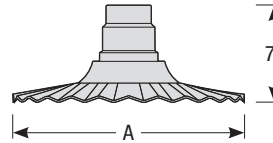

RADIAL WAVE

Aluminum Shade
with Glass and Guard Options

Catalog #:

Project:

Date:

Type:

Notes:

Electrical

- 120V input (277V available in arm and post option only)
- Integrated power supply allows the fixture to be connected directly into line voltage
- Pre-wired and ready for install
- LED is dimmable with Incandescent/Triac dimmers

Mounting

- 1/2" or 3/4" IP for arms. Flush mount, stems and post available only in 1/2"
- 9' Pendant cord available in black or white cord (includes 5" canopy with the same finish as the shade)

Finishes

- Shade and mounting finish options
- Available in 21 standard and 2 specialty finishes with optional coastal coating to protect finish in coastal environments (add "-C" to the finish)
- Inner shade is painted the same finish as shade
- Consult factory for custom finish options

Optional Accessories

- Glass, Cast Guard or Wire Cage options available,

Listing

UL listed to US and Canadian standards for wet locations

	A
RW16	16"
RW18	18"

Radial Wave Order Matrix (Example: RW18MBK-CGG-2)

Diameter	Lamp / LED	Finish	Coastal Coating Option	Accessories	Mounting Type
RW16 (16")	M (Medium Base, 100W max.)	ABL Aegean Blue	(blank) (No coating)	(blank) (No accessories)	-2 (1/2" IP)
RW18 (18")	LED1227^{1,2,3} (12W LED / 2700K / 90 CRI / 844lm)	BB (Burnished Bronze)	-C (Coating)	-CG (Clear Glass)	-3 (3/4" IP)
	LED1230^{1,2,3} (12W LED / 3000K / 90 CRI / 861lm)	BK (Gloss Black)		-FG (Frosted Glass)	-B (Black Cord)
	LED1235^{1,2,3} (12W LED / 3500K / 90 CRI / 872lm)	BLU (Blue)		-CGG (Clear Glass w/ Cast Guard)	-FGG (Frosted Glass w/ Cast Guard)
	LED1240^{1,2,3} (12W LED / 4000K / 90 CRI / 889lm)	DVG (Dove Gray)		-CGWC (Clear Glass w/ Wire Cage)	-W (White Cord)
	LED1827^{1,2,3} (18W LED / 2700K / 90 CRI / 1265lm)	FLG (Flannel Gray)		-FGWC (Frosted Glass w/ Wire Cage)	-F (Flush Mount)
	LED1830^{1,2,3} (18W LED / 3000K / 90 CRI / 1288lm)	GA (Galvanized)			
	LED1835^{1,2,3} (18W LED / 3500K / 90 CRI / 1311lm)	LG (Lime Green)			
	LED1840^{1,2,3} (18W LED / 4000K / 90 CRI / 1334lm)	MB (Matte Black)			
		MBL (Midnight Blue)			
		PNA (Painted Natural Aluminum)			
		PNC (Painted Natural Copper)			
		RD (Red)			
		SGR (Sage Green)			
		SGW (Semi Gloss White)			
		SND (Sand)			
		SS (Satin Silver)			
		TBZ (Textured Bronze)			
		TGP (Textured Graphite)			
		TNG (Tangerine)			
		TTL (Tahitian Teal)			
		WT (Gloss White)			
		YEL (Yellow)			

1. Lamps must be specified, and are not included in shade cost
2. Glass enclosure must be specified
3. Lumen are raw LED value

KEY: Standard Finishes

ABL (Aegean Blue)	LG (Lime Green)	SGR (Sage Green)
BB (Burnished Bronze)	MB (Matte Black)	SGW (Semi Gloss White)
BK (Gloss Black)	MBL (Midnight Blue)	SND (Sand)
BLU (Blue)	PNA (Painted Natural Aluminum)	SS (Satin Silver)
DVG (Dove Gray)	PNC (Painted Natural Copper)	TBZ (Textured Bronze)
FLG (Flannel Gray)	RD (Red)	TGP (Textured Graphite)

Specialty Finishes

TNG (Tangerine)	GA (Galvanized)
TTL (Tahitian Teal)	
WT (Gloss White)	
YEL (Yellow)	

Spec-00036 Revised 09/16/2020