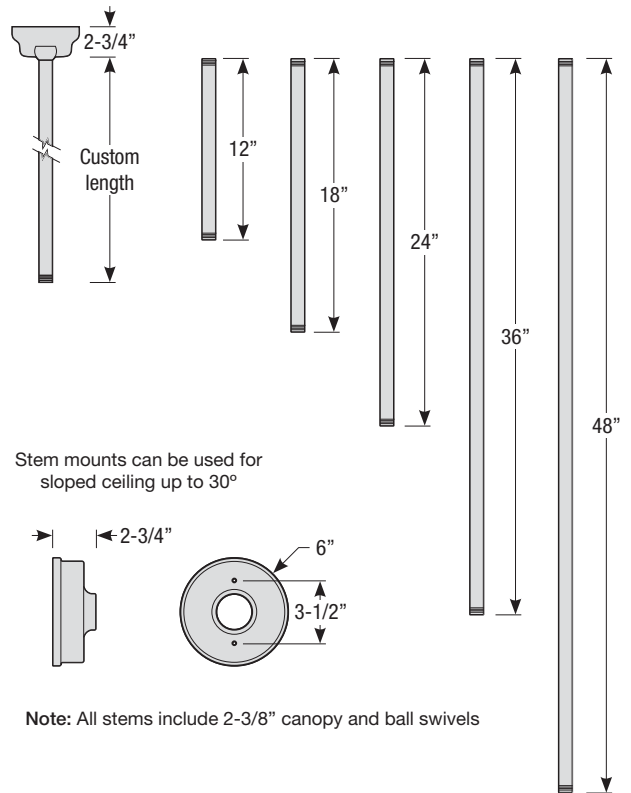

RADIAL WAVE

Aluminum Shade
with Glass and Guard Options

Catalog #:

Project:

Type:

Date:

Notes:

Stem Mount Order Matrix (Example: 2HS18BK)

Pipe	Stem Length	Finish	Coastal Coating Option
2 (1/2" IP)	HS12 (12")	ABL (Aegean Blue)	(blank) (No coating)
	HS18 (18")	BB (Burnished Bronze)	-C (Coating)
	HS24 (24")	BK (Gloss Black)	
	HS36 (36")	BLU (Blue)	
	HS48 (48")	DVG (Dove Gray)	
	HS_ (Custom length from 2" up to 60")	FLG (Flannel Gray)	
		GA (Galvanized)	
		LG (Lime Green)	
		MB (Matte Black)	
		MBL (Midnight Blue)	
		PNA (Painted Natural Aluminum)	
		PNC (Painted Natural Copper)	
		RD (Red)	
		SGR (Sage Green)	
	SGW (Semi Gloss White)		
	SND (Sand)		
	SS (Satin Silver)		
	TBZ (Textured Bronze)		
	TGP (Textured Graphite)		
	TNG (Tangerine)		
	TTL (Tahitian Teal)		
	WT (Gloss White)		
	YEL (Yellow)		

KEY: Standard Finishes

ABL (Aegean Blue)	LG (Lime Green)	SGR (Sage Green)
BB (Burnished Bronze)	MB (Matte Black)	SGW (Semi Gloss White)
BK (Gloss Black)	MBL (Midnight Blue)	SND (Sand)
BLU (Blue)	PNA (Painted Natural Aluminum)	SS (Satin Silver)
DVG (Dove Gray)	PNC (Painted Natural Copper)	TBZ (Textured Bronze)
FLG (Flannel Gray)	RD (Red)	TGP (Textured Graphite)

Specialty Finishes

TNG (Tangerine)	GA (Galvanized)
TTL (Tahitian Teal)	
WT (Gloss White)	
YEL (Yellow)