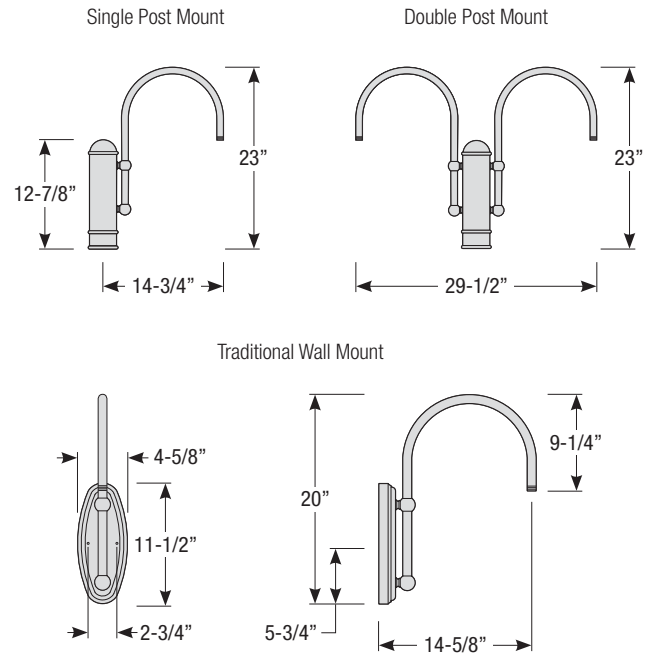

5. Post mount only

Post Type Order Matrix (Example: P8683-96BK)

Post Type	Finish
PM4946 (Cast Aluminum Post)	ABL (Aegean Blue)
P8683-96 (Cast Aluminum Base w/ 96" Aluminum Post)	BB (Burnished Bronze)
P8683-120 (Cast Aluminum Base w/ 120" Aluminum Post)	BK (Gloss Black)
P8684-96 (96" Straight Aluminum Post)	BLU (Blue)
P8684-120 (120" Straight Aluminum Post)	DVG (Dove Gray)
PM8685 (Cast Aluminum Pier Mount - must be used with straight aluminum post, P8684)	FLG (Flannel Gray)
	GA (Galvanized)
	LG (Lime Green)
	MB (Matte Black)
	MBL (Midnight Blue)
	PNA (Painted Natural Aluminum)
	PNC (Painted Natural Copper)
	RD (Red)
	SGR (Sage Green)
	SGW (Semi Gloss White)
	SND (Sand)
	SS (Satin Silver)
	TBZ (Textured Bronze)
	TGP (Textured Graphite)
	TNG (Tangerine)
	TTL (Tahitian Teal)
	WT (Gloss White)
	YEL (Yellow)

Standard Finishes

ABL (Aegean Blue)	RD (Red)
BB (Burnished Bronze)	SGR (Sage Green)
BK (Gloss Black)	SGW (Semi Gloss White)
BLU (Blue)	SND (Sand)
DVG (Dove Gray)	SS (Satin Silver)
FLG (Flannel Gray)	TBZ (Textured Bronze)
LG (Lime Green)	TGP (Textured Graphite)
MB (Matte Black)	TNG (Tangerine)
MBL (Midnight Blue)	TTL (Tahitian Teal)
PNA (Painted Natural Aluminum)	WT (Gloss White)
PNC (Painted Natural Copper)	YEL (Yellow)

Specialty Finishes

GA (Galvanized)

Spec-00036 Revised 09/16/2020

14508 Nelson Ave. City of Industry, CA 91744 • tel: 626.336.4511 • fax: 626.330.4266 • www.TroyRLM.com
©2020 Troy-RLM Lighting, A Division of Troy-CSL Lighting, Inc. All rights reserved. Subject to change without notice.