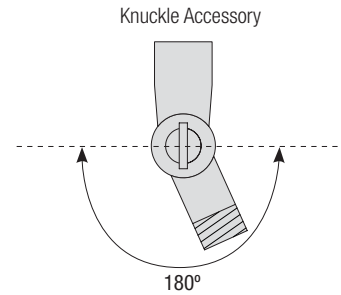

RADIAL WAVE

Aluminum Shade
with Glass and Guard Options

Catalog #:

Project:

Type:

Date:

Notes:

Knuckle Accessory Order Matrix (Example: 2KNLBK)

Pipe	Finish	Finish	Coastal Coating Option
2 (1/2" IP)	KNL (Adjustable 180° Knuckle for Arm Mounts)	ABL (Aegean Blue)	(blank) (No coating)
3 (3/4" IP)		BB (Burnished Bronze) BK (Gloss Black) BLU (Blue) DVG (Dove Gray) FLG (Flannel Gray) GA (Galvanized) LG (Lime Green) MB (Matte Black) MBL (Midnight Blue) PNA (Painted Natural Aluminum) PNC (Painted Natural Copper) RD (Red) SGR (Sage Green) SGW (Semi Gloss White) SND (Sand) SS (Satin Silver) TBZ (Textured Bronze) TGP (Textured Graphite) TNG (Tangerine) TTL (Tahitian Teal) WT (Gloss White) YEL (Yellow)	-C (Coating)

Description

Adjustable knuckle for arm mounts that allow luminaire to be rotated up to 180°.

KEY: Standard Finishes

ABL (Aegean Blue)	LG (Lime Green)	SGR (Sage Green)
BB (Burnished Bronze)	MB (Matte Black)	SGW (Semi Gloss White)
BK (Gloss Black)	MBL (Midnight Blue)	SND (Sand)
BLU (Blue)	PNA (Painted Natural Aluminum)	SS (Satin Silver)
DVG (Dove Gray)	PNC (Painted Natural Copper)	TBZ (Textured Bronze)
FLG (Flannel Gray)	RD (Red)	TGP (Textured Graphite)

Specialty Finishes

TNG (Tangerine)	GA (Galvanized)
TTL (Tahitian Teal)	
WT (Gloss White)	
YEL (Yellow)