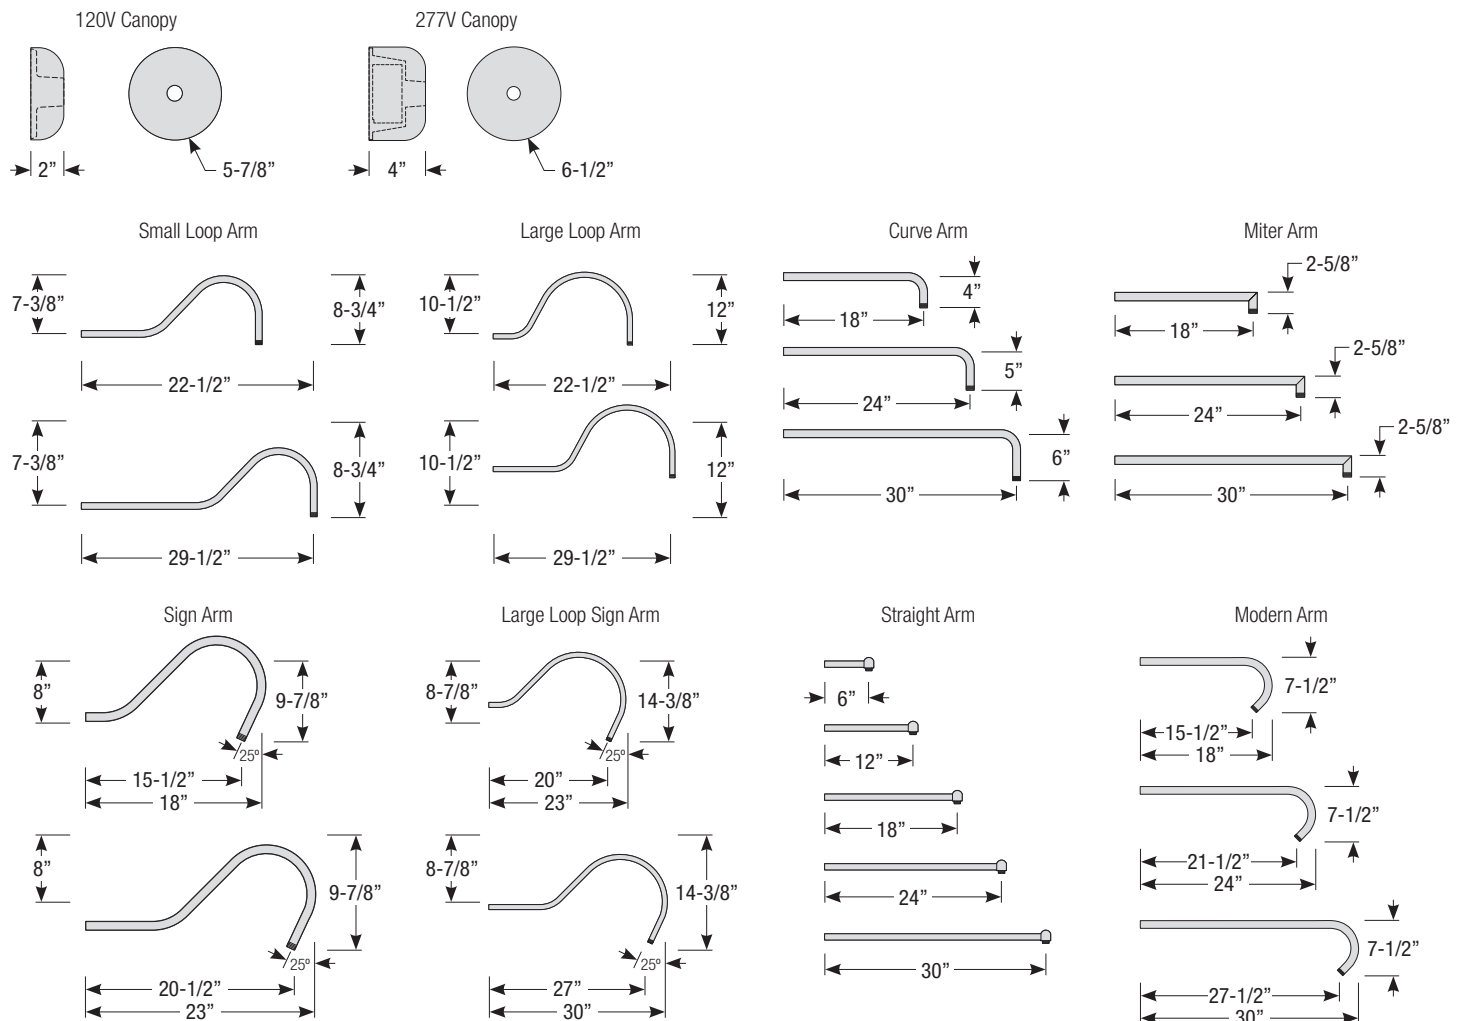

Standard Finishes

	ABL (Aegean Blue)		RD (Red)
	BB (Burnished Bronze)		SGR (Sage Green)
	BK (Gloss Black)		SGW (Semi Gloss White)
	BLU (Blue)		SND (Sand)
	DVG (Dove Gray)		SS (Satin Silver)
	FLG (Flannel Gray)		TBZ (Textured Bronze)
	LG (Lime Green)		TGP (Textured Graphite)
	MB (Matte Black)		TNG (Tangerine)
	MBL (Midnight Blue)		TTL (Tahitian Teal)
	PNA (Painted Natural Aluminum)		WT (Gloss White)
	PNC (Painted Natural Copper)		YEL (Yellow)

Specialty Finishes

	GA (Galvanized)

Note: All arm mounts include canopy

Spec-00036 Revised 09/16/2020

14508 Nelson Ave. City of Industry, CA 91744 • tel: 626.336.4511 • fax: 626.330.4266 • www.TroyRLM.com
©2020 Troy-RLM Lighting, A Division of Troy-CSL Lighting, Inc. All rights reserved. Subject to change without notice.