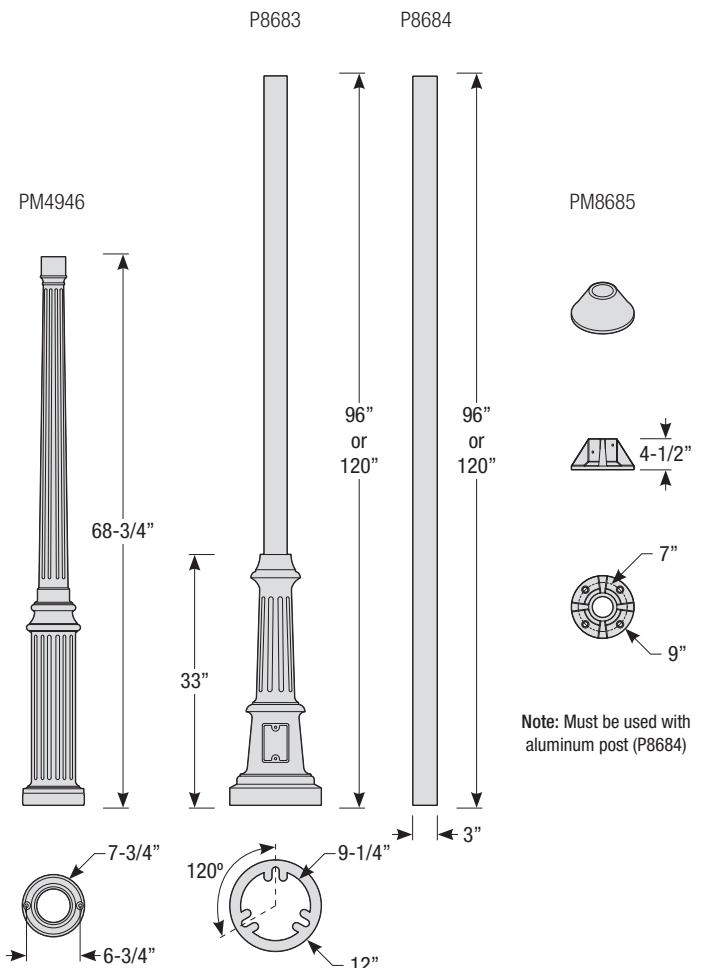

5. Post mount only

Post Type Order Matrix (Example: P8683-96BK)

Post Type	Finish
PM4946 (Cast Aluminum Post)	ABL (Aegean Blue)
P8683-96 (Cast Aluminum Base w/ 96" Aluminum Post)	BB (Burnished Bronze)
P8683-120 (Cast Aluminum Base w/ 120" Aluminum Post)	BK (Gloss Black)
P8684-96 (96" Straight Aluminum Post)	BLU (Blue)
P8684-120 (120" Straight Aluminum Post)	DVG (Dove Gray)
PM8685 (Cast Aluminum Pier Mount - must be used with straight aluminum post, P8684)	FLG (Flannel Gray)
	GA (Galvanized)
	LG (Lime Green)
	MB (Matte Black)
	MBL (Midnight Blue)
	PNA (Painted Natural Aluminum)
	PNC (Painted Natural Copper)
	RD (Red)
	SGR (Sage Green)
	SGW (Semi Gloss White)
	SND (Sand)
	SS (Satin Silver)
	TBZ (Textured Bronze)
	TGP (Textured Graphite)
	TNG (Tangerine)
	TTL (Tahitian Teal)
	WT (Gloss White)
	YEL (Yellow)

Standard Finishes

ABL (Aegean Blue)	RD (Red)
BB (Burnished Bronze)	SGR (Sage Green)
BK (Gloss Black)	SGW (Semi Gloss White)
BLU (Blue)	SND (Sand)
DVG (Dove Gray)	SS (Satin Silver)
FLG (Flannel Gray)	TBZ (Textured Bronze)
LG (Lime Green)	TGP (Textured Graphite)
MB (Matte Black)	TNG (Tangerine)
MBL (Midnight Blue)	TTL (Tahitian Teal)
PNA (Painted Natural Aluminum)	WT (Gloss White)
PNC (Painted Natural Copper)	YEL (Yellow)

Specialty Finishes

GA (Galvanized)

Spec-00036 Revised 09/16/2020

14508 Nelson Ave. City of Industry, CA 91744 • tel: 626.336.4511 • fax: 626.330.4266 • www.TroyRLM.com
©2020 Troy-RLM Lighting, A Division of Troy-CSL Lighting, Inc. All rights reserved. Subject to change without notice.