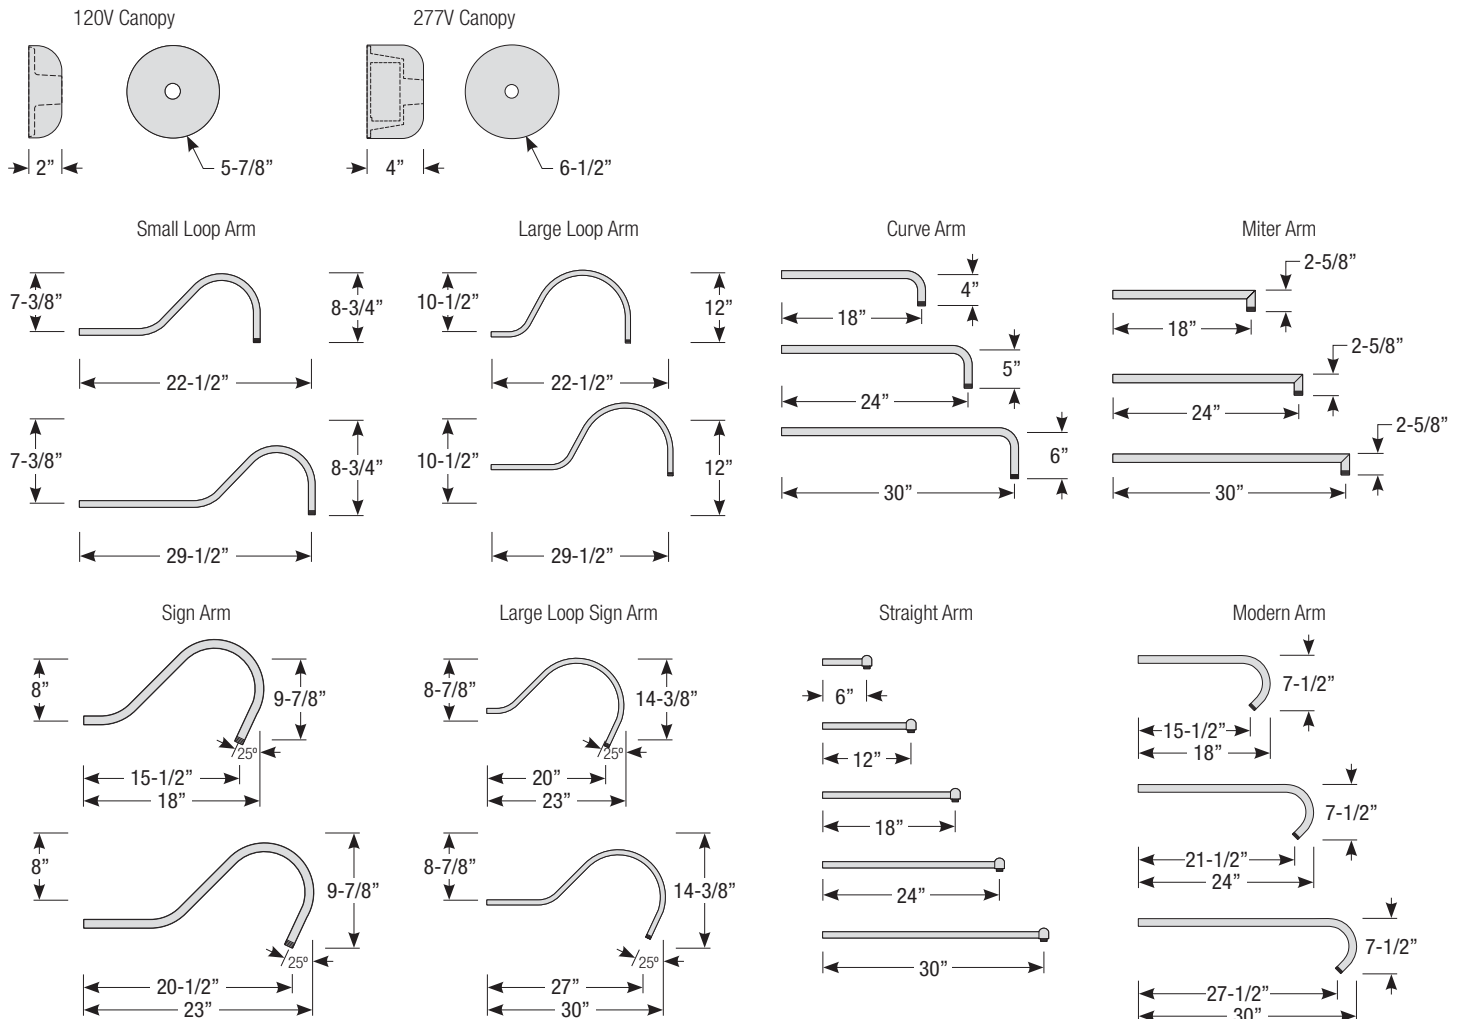

Standard Finishes

	ABL (Aegean Blue)		RD (Red)
	BB (Burnished Bronze)		SGR (Sage Green)
	BK (Gloss Black)		SGW (Semi Gloss White)
	BLU (Blue)		SND (Sand)
	DVG (Dove Gray)		SS (Satin Silver)
	FLG (Flannel Gray)		TBZ (Textured Bronze)
	LG (Lime Green)		TGP (Textured Graphite)
	MB (Matte Black)		TNG (Tangerine)
	MBL (Midnight Blue)		TTL (Tahitian Teal)
	PNA (Painted Natural Aluminum)		WT (Gloss White)
	PNC (Painted Natural Copper)		YEL (Yellow)

Specialty Finishes

	GA (Galvanized)

Note: All arm mounts include canopy

Spec-00037 Revised 08/11/2020

14508 Nelson Ave. City of Industry, CA 91744 • tel: 626.336.4511 • fax: 626.330.4266 • www.TroyRLM.com
©2020 Troy-RLM Lighting, A Division of Troy-CSL Lighting, Inc. All rights reserved. Subject to change without notice.