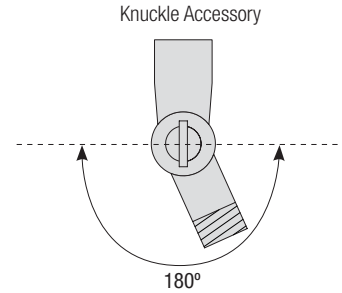

RDX

Aluminum Shade with Casted Aluminum Top
w/ Glass and Guard Options

Catalog #:

Project:

Type:

Date:

Notes:

Knuckle Accessory Order Matrix (Example: 2KNLSGW)

Pipe	Finish	Finish	Coastal Coating Option
2 (1/2" IP)	KNL (Adjustable 180° Knuckle for Arm Mounts)	ABL (Aegean Blue)	(blank) (No coating)
3 (3/4" IP)		BB (Burnished Bronze)	-C (Coating)
		BK (Gloss Black)	
		BLU (Blue)	
		DVG (Dove Gray)	
		FLG (Flannel Gray)	
		GA (Galvanized)	
		LG (Lime Green)	
		MB (Matte Black)	
		MBL (Midnight Blue)	
		PNA (Painted Natural Aluminum)	
		PNC (Painted Natural Copper)	
		RD (Red)	
		SGR (Sage Green)	
		SGW (Semi Gloss White)	
		SND (Sand)	
		SS (Satin Silver)	
		TBZ (Textured Bronze)	
		TGP (Textured Graphite)	
		TNG (Tangerine)	
		TTL (Tahitian Teal)	
		WT (Gloss White)	
		YEL (Yellow)	

Description

Adjustable knuckle for arm mounts that allow luminaire to be rotated up to 180°.

KEY: Standard Finishes

ABL (Aegean Blue)	LG (Lime Green)	SGR (Sage Green)
BB (Burnished Bronze)	MB (Matte Black)	SGW (Semi Gloss White)
BK (Gloss Black)	MBL (Midnight Blue)	SND (Sand)
BLU (Blue)	PNA (Painted Natural Aluminum)	SS (Satin Silver)
DVG (Dove Gray)	PNC (Painted Natural Copper)	TBZ (Textured Bronze)
FLG (Flannel Gray)	RD (Red)	TGP (Textured Graphite)

Specialty Finishes

TNG (Tangerine)	GA (Galvanized)
TTL (Tahitian Teal)	
WT (Gloss White)	
YEL (Yellow)