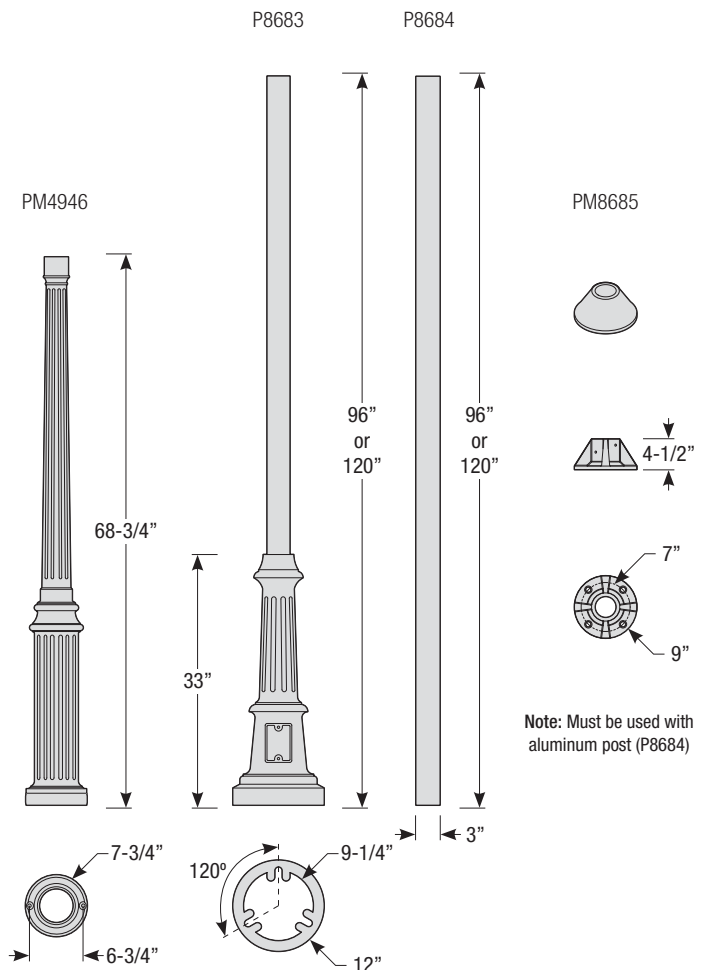

5. Post mount only

Post Type Order Matrix (Example: P8683-96SGW)

Post Type	Finish
PM4946 (Cast Aluminum Post)	ABL (Aegean Blue)
P8683-96 (Cast Aluminum Base w/ 96" Aluminum Post)	BB (Burnished Bronze)
P8683-120 (Cast Aluminum Base w/ 120" Aluminum Post)	BK (Gloss Black)
P8684-96 (96" Straight Aluminum Post)	BLU (Blue)
P8684-120 (120" Straight Aluminum Post)	DVG (Dove Gray)
PM8685 (Cast Aluminum Pier Mount - must be used with straight aluminum post, P8684)	FLG (Flannel Gray)
	GA (Galvanized)
	LG (Lime Green)
	MB (Matte Black)
	MBL (Midnight Blue)
	PNA (Painted Natural Aluminum)
	PNC (Painted Natural Copper)
	RD (Red)
	SGR (Sage Green)
	SGW (Semi Gloss White)
	SND (Sand)
	SS (Satin Silver)
	TBZ (Textured Bronze)
	TGP (Textured Graphite)
	TNG (Tangerine)
	TTL (Tahitian Teal)
	WT (Gloss White)
	YEL (Yellow)

Standard Finishes

ABL (Aegean Blue)	RD (Red)
BB (Burnished Bronze)	SGR (Sage Green)
BK (Gloss Black)	SGW (Semi Gloss White)
BLU (Blue)	SND (Sand)
DVG (Dove Gray)	SS (Satin Silver)
FLG (Flannel Gray)	TBZ (Textured Bronze)
LG (Lime Green)	TGP (Textured Graphite)
MB (Matte Black)	TNG (Tangerine)
MBL (Midnight Blue)	TTL (Tahitian Teal)
PNA (Painted Natural Aluminum)	WT (Gloss White)
PNC (Painted Natural Copper)	YEL (Yellow)

Specialty Finishes

GA (Galvanized)

Note: Must be used with aluminum post (P8684)

Spec-00037 Revised 08/11/2020

14508 Nelson Ave. City of Industry, CA 91744 • tel: 626.336.4511 • fax: 626.330.4266 • www.TroyRLM.com
©2020 Troy-RLM Lighting, A Division of Troy-CSL Lighting, Inc. All rights reserved. Subject to change without notice.