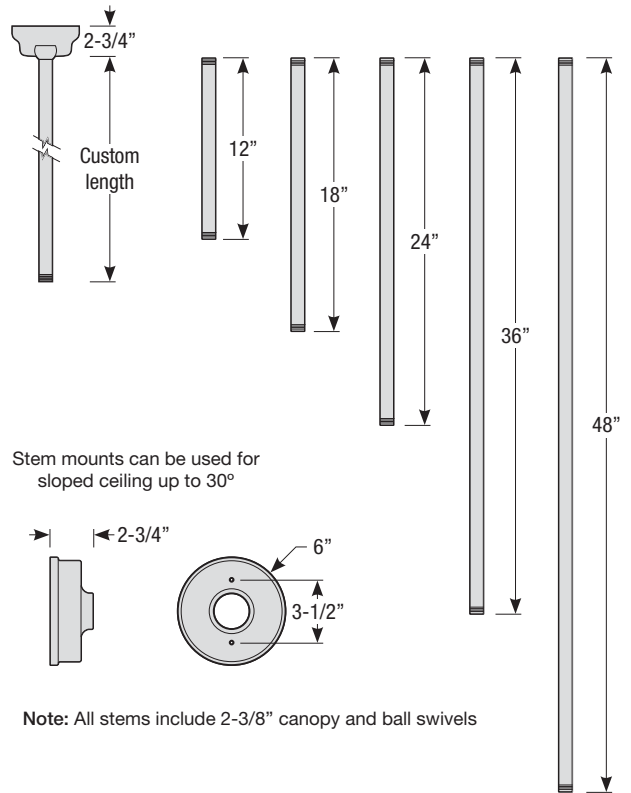

RDX

Aluminum Shade with Casted Aluminum Top
w/ Glass and Guard Options

Catalog #:

Project:

Type:

Date:

Notes:

Stem Mount Order Matrix (Example: 2HS18SGW)

Pipe	Stem Length	Finish	Coastal Coating Option
2 (1/2" IP)	HS12 (12")	ABL (Aegean Blue)	(blank) (No coating)
	HS18 (18")	BB (Burnished Bronze)	-C (Coating)
	HS24 (24")	BK (Gloss Black)	
	HS36 (36")	BLU (Blue)	
	HS48 (48")	DVG (Dove Gray)	
	HS_ (Custom length from 2" up to 60")	FLG (Flannel Gray)	
		GA (Galvanized)	
		LG (Lime Green)	
		MB (Matte Black)	
		MBL (Midnight Blue)	
		PNA (Painted Natural Aluminum)	
		PNC (Painted Natural Copper)	
		RD (Red)	
		SGR (Sage Green)	
	SGW (Semi Gloss White)		
	SND (Sand)		
	SS (Satin Silver)		
	TBZ (Textured Bronze)		
	TGP (Textured Graphite)		
	TNG (Tangerine)		
	TTL (Tahitian Teal)		
	WT (Gloss White)		
	YEL (Yellow)		

Stem mounts can be used for sloped ceiling up to 30°

Note: All stems include 2-3/8" canopy and ball swivels

KEY: Standard Finishes

- **ABL** (Aegean Blue)
- **BB** (Burnished Bronze)
- **BK** (Gloss Black)
- **BLU** (Blue)
- **DVG** (Dove Gray)
- **FLG** (Flannel Gray)
- **LG** (Lime Green)
- **MB** (Matte Black)
- **MBL** (Midnight Blue)
- **PNA** (Painted Natural Aluminum)
- **PNC** (Painted Natural Copper)
- **RD** (Red)
- **SGR** (Sage Green)
- **SGW** (Semi Gloss White)
- **SND** (Sand)
- **SS** (Satin Silver)
- **TBZ** (Textured Bronze)
- **TGP** (Textured Graphite)
- **TNG** (Tangerine)
- **TTL** (Tahitian Teal)
- **WT** (Gloss White)
- **YEL** (Yellow)
- **GA** (Galvanized)

Specialty Finishes

- **GA** (Galvanized)