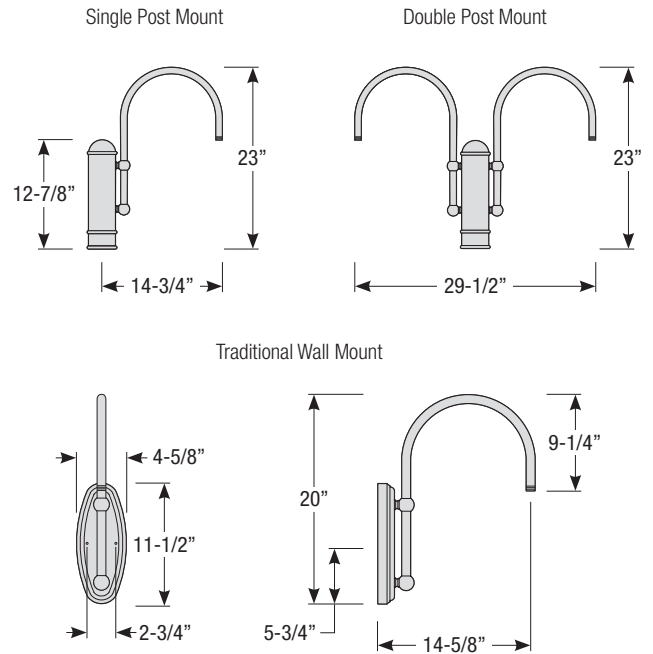

5. Post mount only

Post Type Order Matrix (Example: P8683-96SGW)

Post Type	Finish
PM4946 (Cast Aluminum Post)	ABL (Aegean Blue)
P8683-96 (Cast Aluminum Base w/ 96" Aluminum Post)	BB (Burnished Bronze)
P8683-120 (Cast Aluminum Base w/ 120" Aluminum Post)	BK (Gloss Black)
P8684-96 (96" Straight Aluminum Post)	BLU (Blue)
P8684-120 (120" Straight Aluminum Post)	DVG (Dove Gray)
PM8685 (Cast Aluminum Pier Mount - must be used with straight aluminum post, P8684)	FLG (Flannel Gray)
	GA (Galvanized)
	LG (Lime Green)
	MB (Matte Black)
	MBL (Midnight Blue)
	PNA (Painted Natural Aluminum)
	PNC (Painted Natural Copper)
	RD (Red)
	SGR (Sage Green)
	SGW (Semi Gloss White)
	SND (Sand)
	SS (Satin Silver)
	TBZ (Textured Bronze)
	TGP (Textured Graphite)
	TNG (Tangerine)
	TTL (Tahitian Teal)
	WT (Gloss White)
	YEL (Yellow)

Standard Finishes

ABL (Aegean Blue)	RD (Red)
BB (Burnished Bronze)	SGR (Sage Green)
BK (Gloss Black)	SGW (Semi Gloss White)
BLU (Blue)	SND (Sand)
DVG (Dove Gray)	SS (Satin Silver)
FLG (Flannel Gray)	TBZ (Textured Bronze)
LG (Lime Green)	TGP (Textured Graphite)
MB (Matte Black)	TNG (Tangerine)
MBL (Midnight Blue)	TTL (Tahitian Teal)
PNA (Painted Natural Aluminum)	WT (Gloss White)
PNC (Painted Natural Copper)	YEL (Yellow)

Specialty Finishes

GA (Galvanized)

Note: Must be used with aluminum post (P8684)

Spec-00037 Revised 08/11/2020

14508 Nelson Ave. City of Industry, CA 91744 • tel: 626.336.4511 • fax: 626.330.4266 • www.TroyRLM.com
©2020 Troy-RLM Lighting, A Division of Troy-CSL Lighting, Inc. All rights reserved. Subject to change without notice.