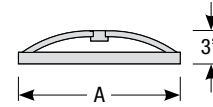

PARADIGM

Aluminum Shade with Solite Lens,
Two-Toned Shade and Lens Ring Option

Catalog #:

Project:

Date:

Type:

Notes:

Electrical

- 120/277V input
- Integrated power supply allows the fixture to be connected directly into line voltage
- Pre-wired and ready for install
- Dimmable with 120V Incandescent/Triac/0-10V dimmers

Mounting

- 1/2" IP or 3/4" IP for arms. Stems available only in 1/2"

Finishes

- Two-toned shade and lens ring finish options
- Available in 21 standard and 2 specialty finishes with optional coastal coating to protect finish in coastal environments (add "-C" to the finish)
- Consult factory for custom finish options

Listing

UL listed to US and Canadian standards for wet locations

	A
PD14	14"
PD18	18"

Paradigm Order Matrix (Example: PD18LED44PNAPNA-3)

Diameter / LED Light Engine		Shade Finish	Lens Ring Finish	Coastal Coating Option	Pipe
PD14 (14")	LED20 (20W LED / 2800K / 80 CRI / 1200lm)	ABL (Aegean Blue)	ABL (Aegean Blue)	(blank) (No coating)	-2 (1/2" IP)
PD18 (18")	LED44 (44W LED / 2800K / 80 CRI / 2800lm - PD18 only)	BB (Burnished Bronze)	BB (Burnished Bronze)	-C (Coating)	-3 (3/4" IP)
		BK (Gloss Black)	BK (Gloss Black)		
		BLU (Blue)	BLU (Blue)		
		DVG (Dove Gray)	DVG (Dove Gray)		
		FLG (Flannel Gray)	FLG (Flannel Gray)		
		GA (Galvanized)	GA (Galvanized)		
		LG (Lime Green)	LG (Lime Green)		
		MB (Matte Black)	MB (Matte Black)		
		MBL (Midnight Blue)	MBL (Midnight Blue)		
		PNA (Painted Natural Aluminum)	PNA (Painted Natural Aluminum)		
		PNC (Painted Natural Copper)	PNC (Painted Natural Copper)		
		RD (Red)	RD (Red)		
		SA (Satin Aluminum)	SA (Satin Aluminum)		
		SGR (Sage Green)	SGR (Sage Green)		
		SGW (Semi Gloss White)	SGW (Semi Gloss White)		
		SND (Sand)	SND (Sand)		
		SS (Satin Silver)	SS (Satin Silver)		
		TBZ (Textured Bronze)	TBZ (Textured Bronze)		
		TGP (Textured Graphite)	TGP (Textured Graphite)		
		TNG (Tangerine)	TNG (Tangerine)		
		TTL (Tahitian Teal)	TTL (Tahitian Teal)		
		WT (Gloss White)	WT (Gloss White)		

1. Lamp/LED included

2. Satin aluminum cannot be coated

KEY: Standard Finishes

ABL (Aegean Blue)	LG (Lime Green)	SGR (Sage Green)
BB (Burnished Bronze)	MB (Matte Black)	SGW (Semi Gloss White)
BK (Gloss Black)	MBL (Midnight Blue)	SND (Sand)
BLU (Blue)	PNA (Painted Natural Aluminum)	SS (Satin Silver)
DVG (Dove Gray)	PNC (Painted Natural Copper)	TBZ (Textured Bronze)
FLG (Flannel Gray)	RD (Red)	TGP (Textured Graphite)

Specialty Finishes

TNG (Tangerine)	GA (Galvanized)
TTL (Tahitian Teal)	SA (Satin Aluminum)
WT (Gloss White)	

Revised 06/01/2018