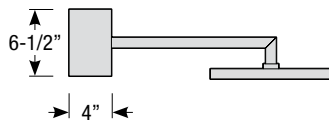

Standard Finishes

	ABL (Aegean Blue)		PNC (Painted Natural Copper)
	BB (Burnished Bronze)		RD (Red)
	BK (Gloss Black)		SGR (Sage Green)
	BLU (Blue)		SGW (Semi Gloss White)
	DVG (Dove Gray)		SND (Sand)
	FLG (Flannel Gray)		SS (Satin Silver)
	LG (Lime Green)		TBZ (Textured Bronze)
	MB (Matte Black)		TGP (Textured Graphite)
	MBL (Midnight Blue)		TNG (Tangerine)
	PNA (Painted Natural Aluminum)		TTL (Tahitian Teal)
			WT (Gloss White)

Specialty Finishes

	GA (Galvanized)		SA (Satin Aluminum)

2. Satin aluminum cannot be coated

Note: All arm mounts include 4" deep canopy

Revised 06/01/2018