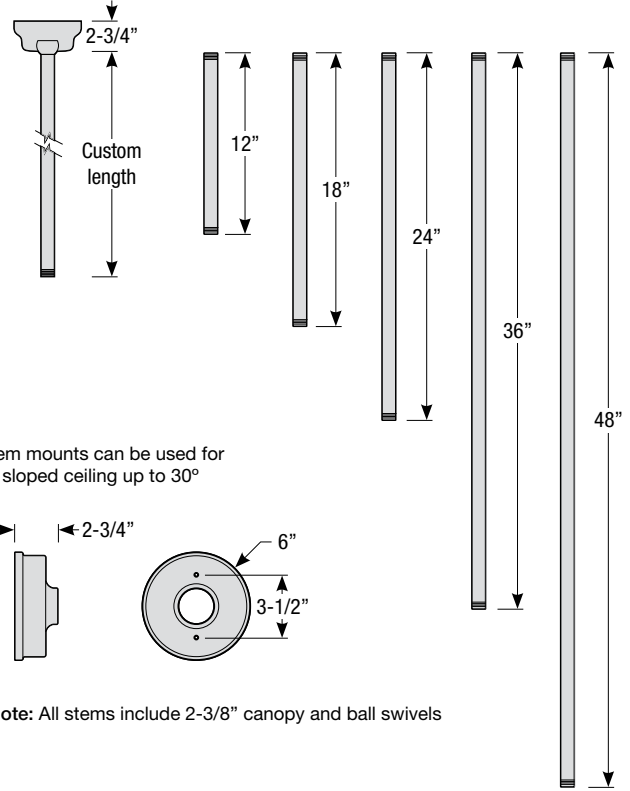

PARADIGM

Aluminum Shade with Solite Lens,
Two-Toned Shade and Lens Ring Option

Catalog #:

Project:

Date:

Type:

Notes:

Stem Mount Order Matrix (Example: 2HSB18PNA)

Pipe	Stem Length	Finish	Coastal Coating Option
2 (1/2" IP)	HSB12 (12")	ABL (Aegean Blue)	(blank) (No coating)
	HSB18 (18")	BB (Burnished Bronze)	-C² (Coating)
	HSB24 (24")	BK (Gloss Black)	
	HSB36 (36")	BLU (Blue)	
	HSB48 (48")	DVG (Dove Gray)	
	HSB_ (Custom length from 2" up to 60")	FLG (Flannel Gray)	
		GA (Galvanized)	
		LG (Lime Green)	
		MB (Matte Black)	
		MBL (Midnight Blue)	
		PNA (Painted Natural Aluminum)	
		PNC (Painted Natural Copper)	
		RD (Red)	
		SA (Satin Aluminum)	
	SGR (Sage Green)		
	SGW (Semi Gloss White)		
	SND (Sand)		
	SS (Satin Silver)		
	TBZ (Textured Bronze)		
	TGP (Textured Graphite)		
	TNG (Tangerine)		
	TTL (Tahitian Teal)		
	WT (Gloss White)		

2. Satin aluminum cannot be coated

Note: All stems include 2-3/8" canopy and ball swivels

KEY: Standard Finishes

ABL (Aegean Blue)	LG (Lime Green)	SGR (Sage Green)
BB (Burnished Bronze)	MB (Matte Black)	SGW (Semi Gloss White)
BK (Gloss Black)	MBL (Midnight Blue)	SND (Sand)
BLU (Blue)	PNA (Painted Natural Aluminum)	SS (Satin Silver)
DVG (Dove Gray)	PNC (Painted Natural Copper)	TBZ (Textured Bronze)
FLG (Flannel Gray)	RD (Red)	TGP (Textured Graphite)

Specialty Finishes

TNG (Tangerine)	GA (Galvanized)
TTL (Tahitian Teal)	SA (Satin Aluminum)
WT (Gloss White)