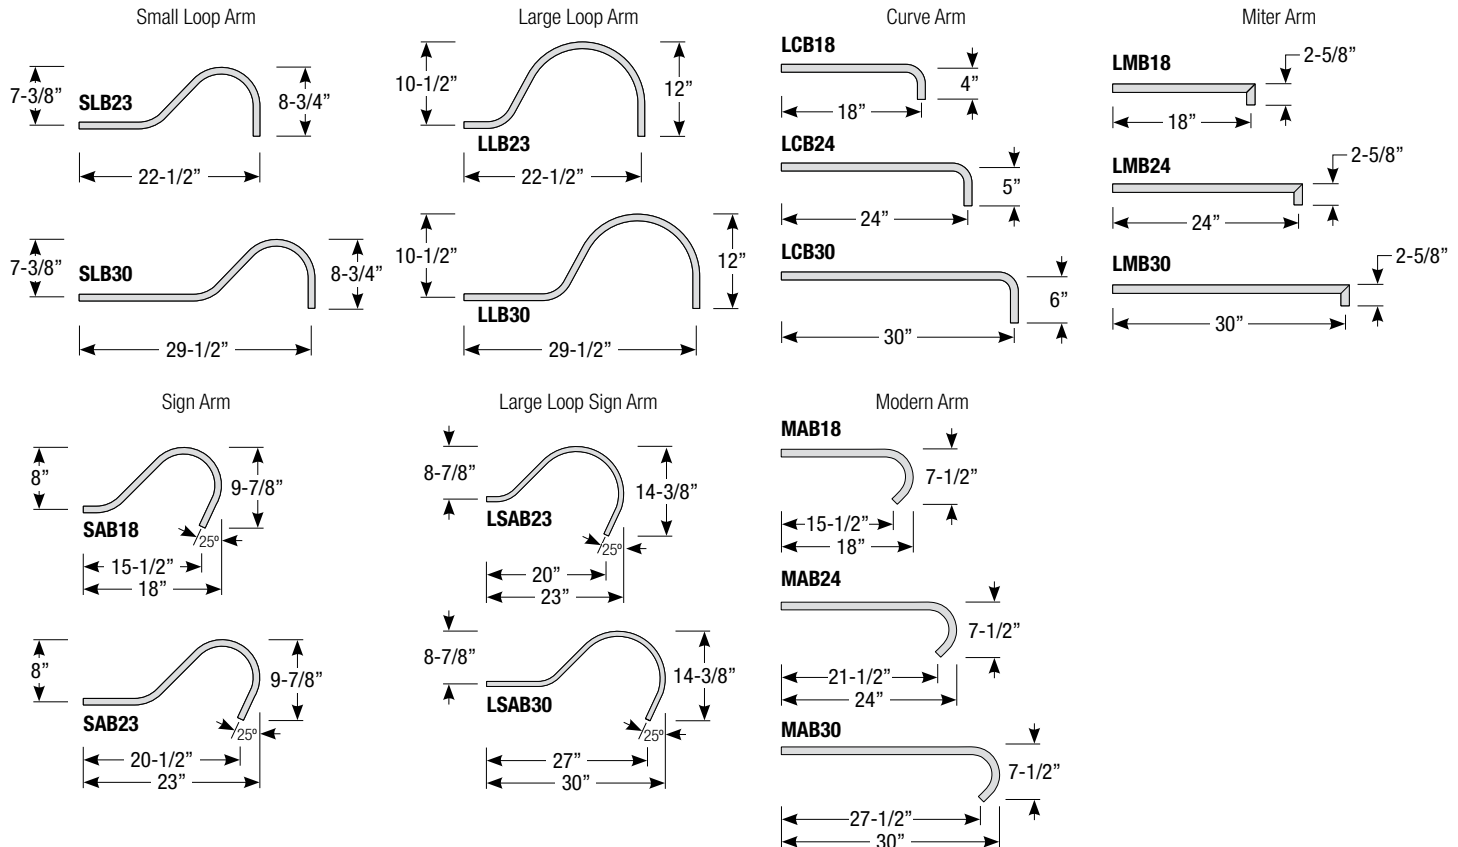

Standard Finishes

	ABL (Aegean Blue)		PNC (Painted Natural Copper)
	BB (Burnished Bronze)		RD (Red)
	BK (Gloss Black)		SGR (Sage Green)
	BLU (Blue)		SGW (Semi Gloss White)
	DVG (Dove Gray)		SND (Sand)
	FLG (Flannel Gray)		SS (Satin Silver)
	LG (Lime Green)		TBZ (Textured Bronze)
	MB (Matte Black)		TGP (Textured Graphite)
	MBL (Midnight Blue)		TNG (Tangerine)
	PNA (Painted Natural Aluminum)		TTL (Tahitian Teal)
			WT (Gloss White)

Specialty Finishes

	GA (Galvanized)		SA (Satin Aluminum)

2. Satin aluminum cannot be coated

Note: All arm mounts include 4" deep canopy

Revised 06/01/2018