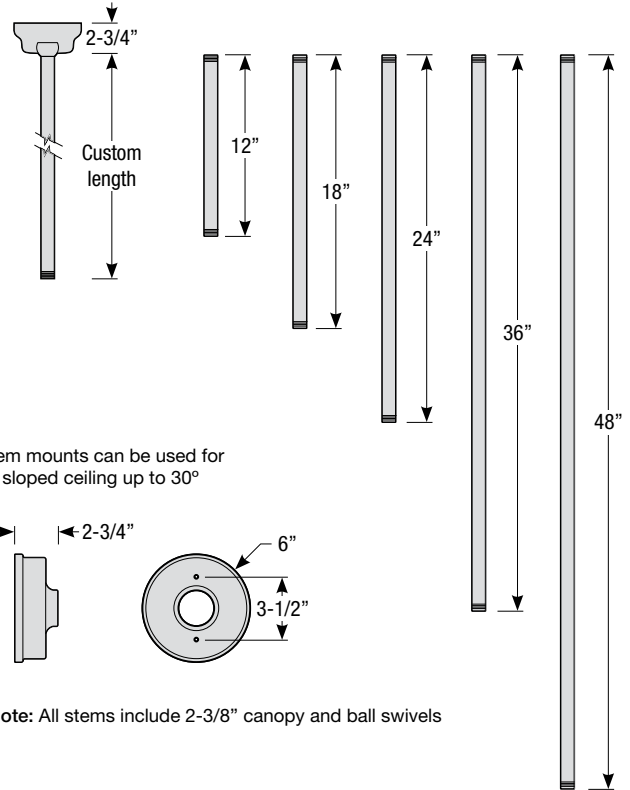

PARADIGM

Aluminum Shade with Solite Lens,
Two-Toned Shade and Lens Ring Option

Catalog #:

Project:

Date:

Type:

Notes:

Stem Mount Order Matrix (Example: 2HSB18PNA)

Pipe	Stem Length	Finish	Coastal Coating Option
2 (1/2" IP)	HSB12 (12")	ABL (Aegean Blue)	(blank) (No coating)
	HSB18 (18")	BB (Burnished Bronze)	-C² (Coating)
	HSB24 (24")	BK (Gloss Black)	
	HSB36 (36")	BLU (Blue)	
	HSB48 (48")	DVG (Dove Gray)	
	HSB_ (Custom length from 2" up to 60")	FLG (Flannel Gray)	
		GA (Galvanized)	
		LG (Lime Green)	
		MB (Matte Black)	
		MBL (Midnight Blue)	
		PNA (Painted Natural Aluminum)	
		PNC (Painted Natural Copper)	
		RD (Red)	
	SA (Satin Aluminum)		
	SGR (Sage Green)		
	SGW (Semi Gloss White)		
	SND (Sand)		
	SS (Satin Silver)		
	TBZ (Textured Bronze)		
	TGP (Textured Graphite)		
	TNG (Tangerine)		
	TTL (Tahitian Teal)		
	WT (Gloss White)		

3. Satin aluminum cannot be coated

KEY: Standard Finishes

ABL (Aegean Blue)	LG (Lime Green)	SGR (Sage Green)
BB (Burnished Bronze)	MB (Matte Black)	SGW (Semi Gloss White)
BK (Gloss Black)	MBL (Midnight Blue)	SND (Sand)
BLU (Blue)	PNA (Painted Natural Aluminum)	SS (Satin Silver)
DVG (Dove Gray)	PNC (Painted Natural Copper)	TBZ (Textured Bronze)
FLG (Flannel Gray)	RD (Red)	TGP (Textured Graphite)

Specialty Finishes

TNG (Tangerine)	GA (Galvanized)
TTL (Tahitian Teal)	SA (Satin Aluminum)
WT (Gloss White)