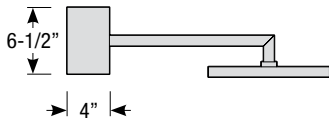

Standard Finishes

	ABL (Aegean Blue)		PNC (Painted Natural Copper)
	BB (Burnished Bronze)		RD (Red)
	BK (Gloss Black)		SGR (Sage Green)
	BLU (Blue)		SGW (Semi Gloss White)
	DVG (Dove Gray)		SND (Sand)
	FLG (Flannel Gray)		SS (Satin Silver)
	LG (Lime Green)		TBZ (Textured Bronze)
	MB (Matte Black)		TGP (Textured Graphite)
	MBL (Midnight Blue)		TNG (Tangerine)
	PNA (Painted Natural Aluminum)		TTL (Tahitian Teal)
			WT (Gloss White)

Specialty Finishes

	GA (Galvanized)		SA (Satin Aluminum)

3. Satin aluminum cannot be coated

Note: All arm mounts include 4" deep canopy

Spec-00035 Revised 07/03/19