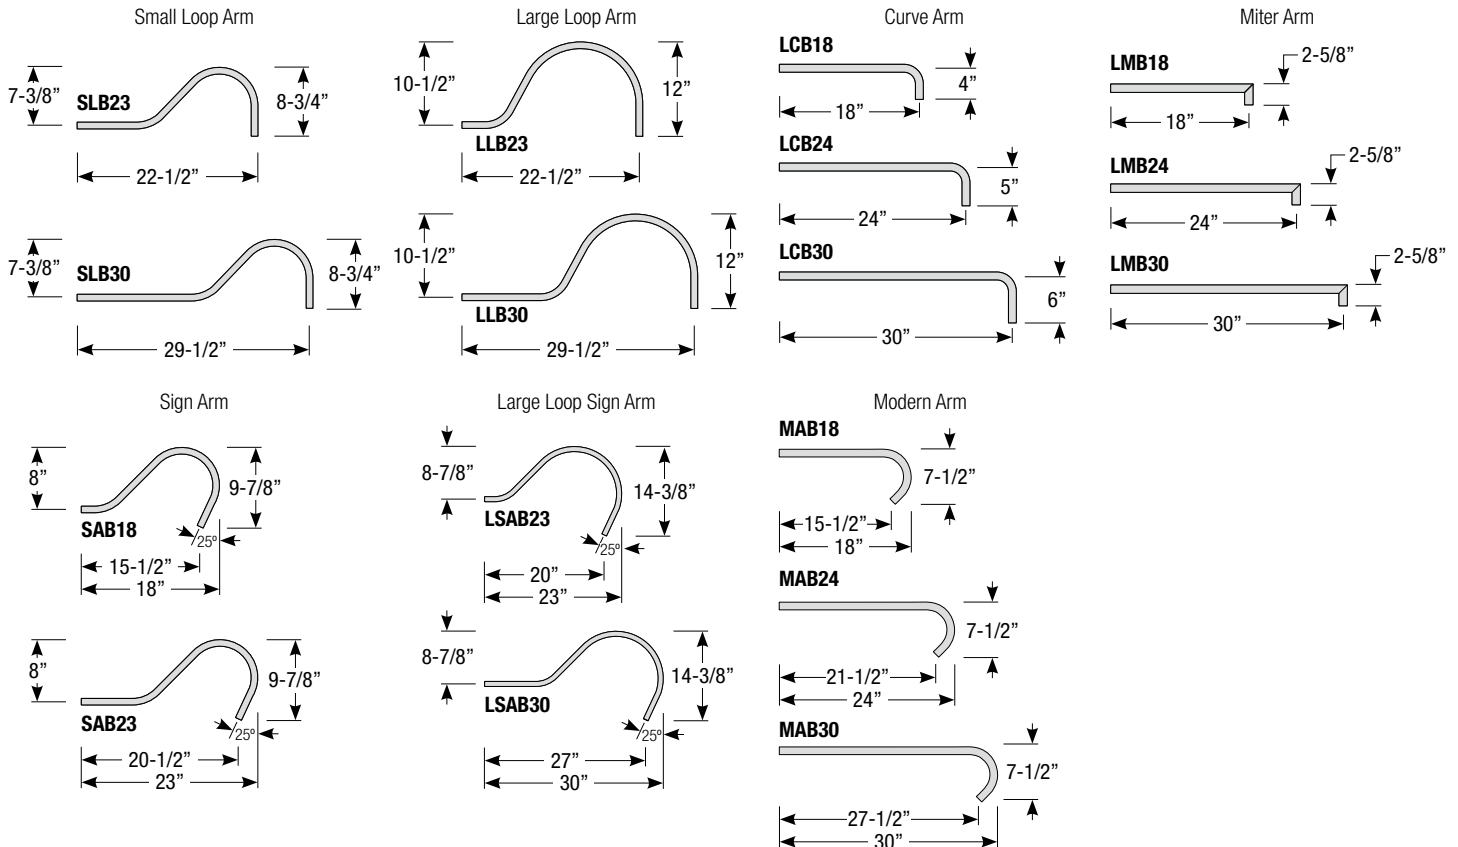

Standard Finishes

	ABL (Aegean Blue)		PNC (Painted Natural Copper)
	BB (Burnished Bronze)		RD (Red)
	BK (Gloss Black)		SGR (Sage Green)
	BLU (Blue)		SGW (Semi Gloss White)
	DVG (Dove Gray)		SND (Sand)
	FLG (Flannel Gray)		SS (Satin Silver)
	LG (Lime Green)		TBZ (Textured Bronze)
	MB (Matte Black)		TGP (Textured Graphite)
	MBL (Midnight Blue)		TNG (Tangerine)
	PNA (Painted Natural Aluminum)		TTL (Tahitian Teal)
			WT (Gloss White)

Specialty Finishes

	GA (Galvanized)		SA (Satin Aluminum)

3. Satin aluminum cannot be coated

Note: All arm mounts include 4" deep canopy

Spec-00035 Revised 07/03/19