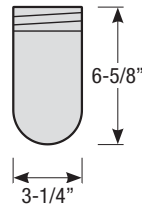

NOSTALGIA

Aluminum Shade
with Glass and Guard Options

Catalog #:

Project:

Date:

Type:

Notes:

Glass Enclosure

- Glass is available in clear (-CG) and frosted (-FG)