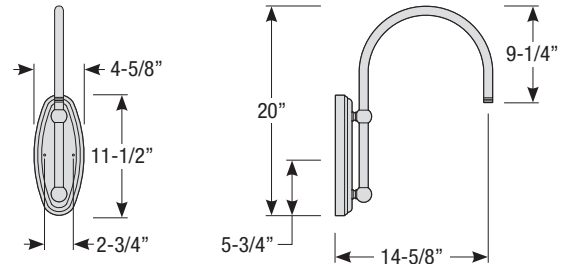

5. Post mount only

Single Post Mount

Double Post Mount

Traditional Wall Mount

Post Type Order Matrix (Example: P8683-96TGP)

Post Type	Finish
PM4946 (Cast Aluminum Post)	ABL (Aegean Blue)
P8683-96 (Cast Aluminum Base w/ 96" Aluminum Post)	BB (Burnished Bronze)
P8683-120 (Cast Aluminum Base w/ 120" Aluminum Post)	BK (Gloss Black)
P8684-96 (96" Straight Aluminum Post)	BLU (Blue)
P8684-120 (120" Straight Aluminum Post)	DVG (Dove Gray)
PM8685 (Cast Aluminum Pier Mount - must be used with straight aluminum post, P8684)	FLG (Flannel Gray)
	GA (Galvanized)
	LG (Lime Green)
	MB (Matte Black)
	MBL (Midnight Blue)
	PNA (Painted Natural Aluminum)
	PNC (Painted Natural Copper)
	RD (Red)
	SGR (Sage Green)
	SGW (Semi Gloss White)
	SND (Sand)
	SS (Satin Silver)
	TBZ (Textured Bronze)
	TGP (Textured Graphite)
	TNG (Tangerine)
	TTL (Tahitian Teal)
	WT (Gloss White)