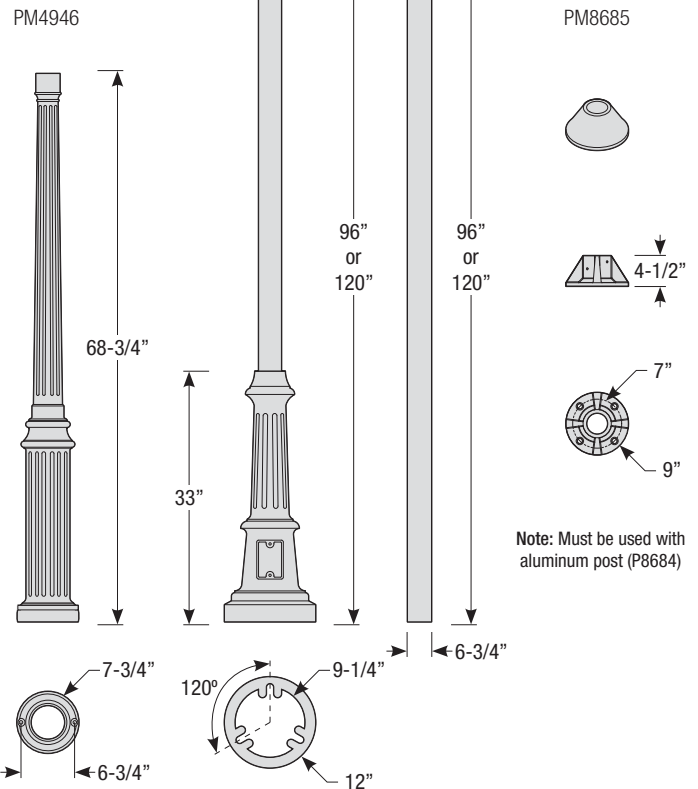

NOSTALGIA

Aluminum Shade
with Glass and Guard Options

Catalog #:

Project:

Date:

Type:

Notes:

Post / Wall Mount Order Matrix (Example: 2W1TGP)

Pipe	Mount Type	Finish	Input Voltage
2 (1/2" IP)	P1 (Single Post Mount) P2 (Double Post Mount) W1 (Traditional Wall Mount)	ABL (Aegean Blue)	(blank) (120V)
		BB (Burnished Bronze)	-27^s (277V)
		BK (Gloss Black)	
	BLU (Blue)		
	DVG (Dove Gray)		
	FLG (Flannel Gray)		
	GA (Galvanized)		
	LG (Lime Green)		
	MB (Matte Black)		
	MBL (Midnight Blue)		
	PNA (Painted Natural Aluminum)		
	PNC (Painted Natural Copper)		
	RD (Red)		
	SGR (Sage Green)		
	SGW (Semi Gloss White)		
	SND (Sand)		
	SS (Satin Silver)		
TBZ (Textured Bronze)			
TGP (Textured Graphite)			
TNG (Tangerine)			
TTL (Tahitian Teal)			
WT (Gloss White)			

5. Post mount only

Post Type Order Matrix (Example: P8683-96TGP)

Post Type	Finish
PM4946 (Cast Aluminum Post)	ABL (Aegean Blue)
P8683-96 (Cast Aluminum Base w/ 96" Aluminum Post)	BB (Burnished Bronze)
P8683-120 (Cast Aluminum Base w/ 120" Aluminum Post)	BK (Gloss Black)
P8684-96 (96" Straight Aluminum Post)	BLU (Blue)
P8684-120 (120" Straight Aluminum Post)	DVG (Dove Gray)
PM8685 (Cast Aluminum Pier Mount - must be used with straight aluminum post, P8684)	FLG (Flannel Gray)
	GA (Galvanized)
	LG (Lime Green)
	MB (Matte Black)
	MBL (Midnight Blue)
	PNA (Painted Natural Aluminum)
	PNC (Painted Natural Copper)
	RD (Red)
	SGR (Sage Green)
	SGW (Semi Gloss White)
	SND (Sand)
	SS (Satin Silver)
	TBZ (Textured Bronze)
	TGP (Textured Graphite)
	TNG (Tangerine)
	TTL (Tahitian Teal)
	WT (Gloss White)

Note: Must be used with aluminum post (P8684)

Standard Finishes