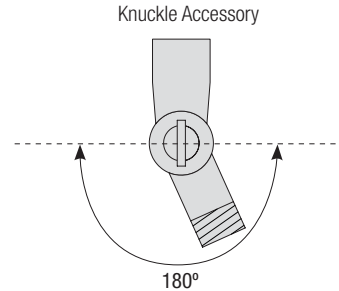

NOSTALGIA

Aluminum Shade
with Glass and Guard Options

Catalog #:

Project:

Date:

Type:

Notes:

Knuckle Accessory Order Matrix (Example: 2KNTGP)

Pipe	Finish	Finish	Coastal Coating Option
2 (1/2" IP) 3 (3/4" IP)	KNL (Adjustable 180° Knuckle for Arm Mounts)	ABL (Aegean Blue)	(blank) (No coating)
		BB (Burnished Bronze)	-C (Coating)
		BK (Gloss Black)	
		BLU (Blue)	
		DVG (Dove Gray)	
		FLG (Flannel Gray)	
		GA (Galvanized)	
		LG (Lime Green)	
		MB (Matte Black)	
		MBL (Midnight Blue)	
		PNA (Painted Natural Aluminum)	
		PNC (Painted Natural Copper)	
		RD (Red)	
		SGR (Sage Green)	
		SGW (Semi Gloss White)	
		SND (Sand)	
		SS (Satin Silver)	
		TBZ (Textured Bronze)	
		TGP (Textured Graphite)	
		TNG (Tangerine)	
		TTL (Tahitian Teal)	
		WT (Gloss White)	

Description

Adjustable knuckle for arm mounts that allow luminaire to be rotated up to 180°.

KEY: Standard Finishes

ABL (Aegean Blue)	LG (Lime Green)	SGR (Sage Green)
BB (Burnished Bronze)	MB (Matte Black)	SGW (Semi Gloss White)
BK (Gloss Black)	MBL (Midnight Blue)	SND (Sand)
BLU (Blue)	PNA (Painted Natural Aluminum)	SS (Satin Silver)
DVG (Dove Gray)	PNC (Painted Natural Copper)	TBZ (Textured Bronze)
FLG (Flannel Gray)	RD (Red)	TGP (Textured Graphite)

Specialty Finishes

TNG (Tangerine)	GA (Galvanized)
TTL (Tahitian Teal)	
WT (Gloss White)