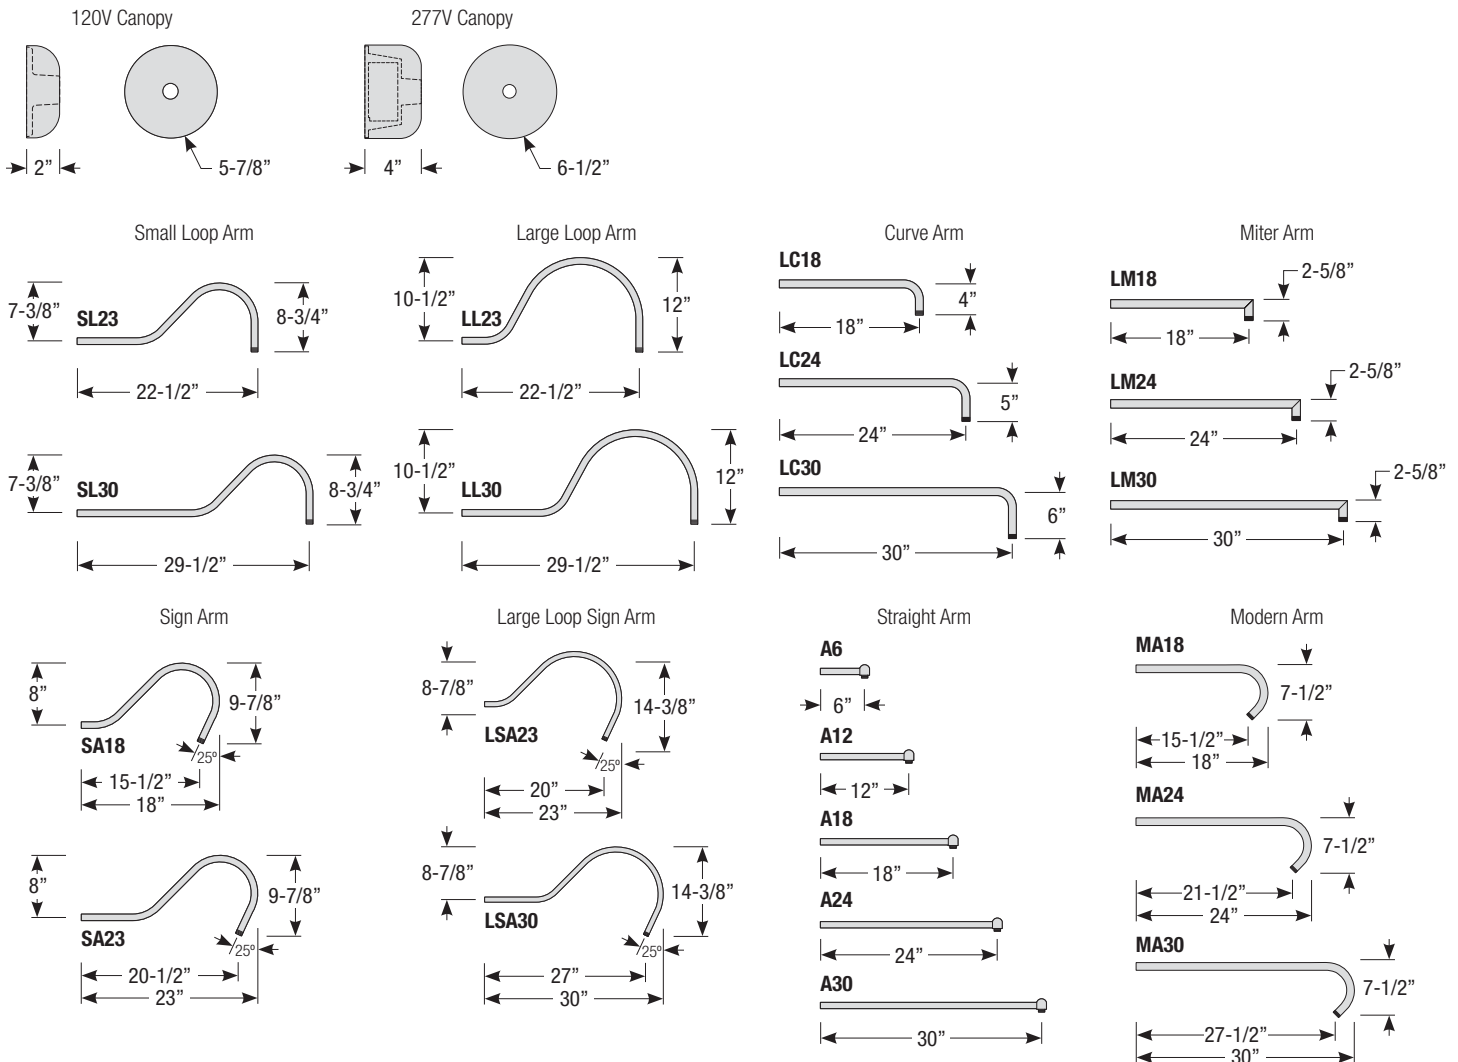

Standard Finishes

	ABL (Aegean Blue)		PNC (Painted Natural Copper)
	BB (Burnished Bronze)		RD (Red)
	BK (Gloss Black)		SGR (Sage Green)
	BLU (Blue)		SGW (Semi Gloss White)
	DVG (Dove Gray)		SND (Sand)
	FLG (Flannel Gray)		SS (Satin Silver)
	LG (Lime Green)		TBZ (Textured Bronze)
	MB (Matte Black)		TGP (Textured Graphite)
	MBL (Midnight Blue)		TNG (Tangerine)
	PNA (Painted Natural Aluminum)		TTL (Tahitian Teal)
			WT (Gloss White)

Specialty Finishes

	GA (Galvanized)

Note: All arm mounts include canopy

Spec-00034 Revised 03/27/2020