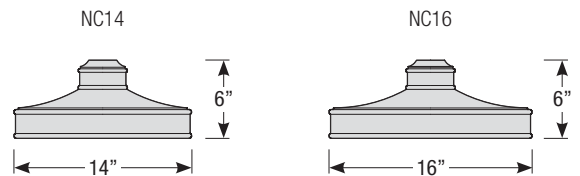

NOSTALGIA

Aluminum Shade
with Glass and Guard Options

Catalog #:

Project:

Date:

Type:

Notes:

Electrical

- 120V input (277V available in arm and post option only)
- Integrated power supply allows the fixture to be connected directly into line voltage
- Pre-wired and ready for install
- LED is dimmable with Incandescent/Triac dimmers

Mounting

- 1/2" or 3/4" IP for arms. Flush mount, stems and post available only in 1/2"
- 9' Pendant cord available in black or white cord (includes 5" canopy with the same finish as the shade)

Finishes

- Shade and mounting finish options
- Available in 21 standard and 2 specialty finishes with optional coastal coating to protect finish in coastal environments (add "-C" to the finish)
- Inner shade is painted gloss white
- Consult factory for custom finish options

Optional Accessories

- Glass, Cast Guard or Wire Cage options available

Listing

UL listed to US and Canadian standards for wet locations

Nostalgia Order Matrix (Example: NC16MTGP-FGWC-3)

Diameter	Lamp / LED	Finish	Coastal Coating Option	Accessories	Mounting Type
NC14 (14") NC16 (16")	M (Medium Base, 100W max.)	ABL (Aegean Blue)	(blank) (No coating)	(blank) (No accessories)	-2 (1/2" IP) -3 (3/4" IP) -B (Black Cord Pendant) -W (White Cord Pendant) -F (Flush Mount)
	GU2413¹ (13W GU24 / 2700K)	BB (Burnished Bronze)	-C (Coating)	-CG (Clear Glass)	
	GU2418¹ (18W GU24 / 2700K)	BK (Gloss Black)		-FG (Frosted Glass)	
	GU2426¹ (26W GU24 / 2700K)	BLU (Blue)		-CGG (Clear Glass w/ Cast Guard)	
	GU2432^{1,2} (32W GU24 / 2700K)	DVG (Dove Gray)		-FGG (Frosted Glass w/ Cast Guard)	
	GU2442^{1,2} (42W GU24 / 2700K)	FLG (Flannel Gray)		-CGWC (Clear Glass w/ Wire Cage)	
	LED1227^{1,3,4} (12W LED / 2700K / 90 CRI / 844lm)	GA (Galvanized)		-FGWC (Frosted Glass w/ Wire Cage)	
	LED1230^{1,3,4} (12W LED / 3000K / 90 CRI / 861lm)	LG (Lime Green)			
	LED1235^{1,3,4} (12W LED / 3500K / 90 CRI / 872lm)	MB (Matte Black)			
	LED1240^{1,3,4} (12W LED / 4000K / 90 CRI / 889lm)	MBL (Midnight Blue)			
	LED1827^{1,3,4} (18W LED / 2700K / 90 CRI / 1265lm)	PNA (Painted Natural Aluminum)			
	LED1830^{1,3,4} (18W LED / 3000K / 90 CRI / 1288lm)	PNC (Painted Natural Copper)			
	LED1835^{1,3,4} (18W LED / 3500K / 90 CRI / 1311lm)	RD (Red)			
	LED1840^{1,3,4} (18W LED / 4000K / 90 CRI / 1334lm)	SGR (Sage Green)			
		SGW (Semi Gloss White)			
	SND (Sand)				
	SS (Satin Silver)				
	TBZ (Textured Bronze)				
	TGP (Textured Graphite)				
	TNG (Tangerine)				
	TTL (Tahitian Teal)				
	WT (Gloss White)				

1. Lamps must be specified, and are not included in shade cost
2. Not for use in glass/cast guard/wire cage
3. Glass enclosure must be specified
4. Lumen are raw LED value

KEY: Standard Finishes

ABL (Aegean Blue)	LG (Lime Green)	SGR (Sage Green)
BB (Burnished Bronze)	MB (Matte Black)	SGW (Semi Gloss White)
BK (Gloss Black)	MBL (Midnight Blue)	SND (Sand)
BLU (Blue)	PNA (Painted Natural Aluminum)	SS (Satin Silver)
DVG (Dove Gray)	PNC (Painted Natural Copper)	TBZ (Textured Bronze)
FLG (Flannel Gray)	RD (Red)	TGP (Textured Graphite)

Specialty Finishes

TNG (Tangerine)	GA (Galvanized)
TTL (Tahitian Teal)	
WT (Gloss White)	

Spec-00034 Revised 03/27/2020

14508 Nelson Ave. City of Industry, CA 91744 • tel: 626.336.4511 • fax: 626.330.4266 • www.TroyRLM.com
©2020 Troy-RLM Lighting, A Division of Troy-CSL Lighting, Inc.
All rights reserved. Subject to change without notice.