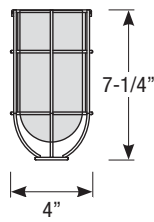

Wire Cage with Glass Enclosure

- Wire cage can be specified in all standard and specialized finishes, and will match shade finish unless otherwise specified (Note: For galvanized shade finishes, wire cage is finished in Painted Natural Aluminum)
- Glass is available in clear (-CGWC) and frosted (-FGWC)