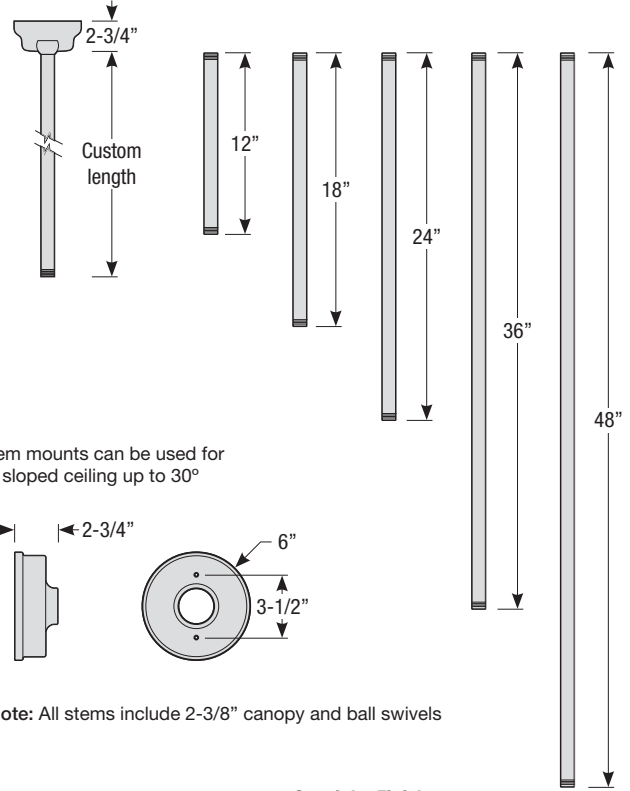

NOSTALGIA

Aluminum Shade
with Glass and Guard Options

Catalog #:

Project:

Date:

Type:

Notes:

Stem Mount Order Matrix (Example: 2HS18TGP)

Pipe	Stem Length	Finish	Coastal Coating Option
2 (1/2" IP)	HS12 (12")	ABL (Aegean Blue)	(blank) (No coating)
	HS18 (18")	BB (Burnished Bronze)	-C (Coating)
	HS24 (24")	BK (Gloss Black)	
	HS36 (36")	BLU (Blue)	
	HS48 (48")	DVG (Dove Gray)	
	HS_ (Custom length from 2" up to 60")	FLG (Flannel Gray)	
		GA (Galvanized)	
		LG (Lime Green)	
		MB (Matte Black)	
		MBL (Midnight Blue)	
		PNA (Painted Natural Aluminum)	
		PNC (Painted Natural Copper)	
		RD (Red)	
		SGR (Sage Green)	
	SGW (Semi Gloss White)		
	SND (Sand)		
	SS (Satin Silver)		
	TBZ (Textured Bronze)		
	TGP (Textured Graphite)		
	TNG (Tangerine)		
	TTL (Tahitian Teal)		
	WT (Gloss White)		

Stem mounts can be used for sloped ceiling up to 30°

Note: All stems include 2-3/8" canopy and ball swivels

KEY: Standard Finishes

ABL (Aegean Blue)	LG (Lime Green)	SGR (Sage Green)
BB (Burnished Bronze)	MB (Matte Black)	SGW (Semi Gloss White)
BK (Gloss Black)	MBL (Midnight Blue)	SND (Sand)
BLU (Blue)	PNA (Painted Natural Aluminum)	SS (Satin Silver)
DVG (Dove Gray)	PNC (Painted Natural Copper)	TBZ (Textured Bronze)
FLG (Flannel Gray)	RD (Red)	TGP (Textured Graphite)

Specialty Finishes

TNG (Tangerine)	GA (Galvanized)
TTL (Tahitian Teal)	
WT (Gloss White)