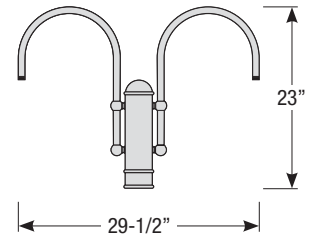

### Post / Wall Mount Order Matrix (Example: 2P1SA)

Pipe	Mount Type	Finish	Input Voltage
2 (1/2" IP)	P1 (Single Post Mount) P2 (Double Post Mount) W1 (Traditional Wall Mount)	ABL (Aegean Blue)	(blank) (120V)
		BB (Burnished Bronze)	-27 <sup>5</sup> (277V)
		BK (Gloss Black)	
	BLU (Blue)		
	DVG (Dove Gray)		
	FLG (Flannel Gray)		
	GA (Galvanized)		
	LG (Lime Green)		
	MB (Matte Black)		
	MBL (Midnight Blue)		
	PNA (Painted Natural Aluminum)		
	PNC (Painted Natural Copper)		
	RD (Red)		
	SGR (Sage Green)		
	SGW (Semi Gloss White)		
	SND (Sand)		
	SS (Satin Silver)		
TBZ (Textured Bronze)			
TGP (Textured Graphite)			
TNG (Tangerine)			
TTL (Tahitian Teal)			
WT (Gloss White)			

5. Post mount only

Single Post Mount

Double Post Mount

Traditional Wall Mount