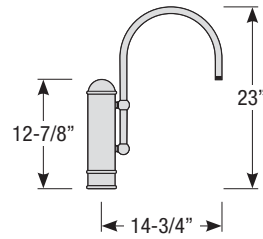

NEO

Aluminum Shade
with Glass and Guard Options

Catalog #:

Project:

Date:

Type:

Notes:

Post / Wall Mount Order Matrix (Example: 2P1SA)

Pipe	Mount Type	Finish	Input Voltage
2 (1/2" IP)	P1 (Single Post Mount) P2 (Double Post Mount) W1 (Traditional Wall Mount)	ABL (Aegean Blue)	(blank) (120V)
		BB (Burnished Bronze)	-27⁵ (277V)
		BK (Gloss Black)	
	BLU (Blue)		
	DVG (Dove Gray)		
	FLG (Flannel Gray)		
	GA (Galvanized)		
	LG (Lime Green)		
	MB (Matte Black)		
	MBL (Midnight Blue)		
	PNA (Painted Natural Aluminum)		
	PNC (Painted Natural Copper)		
	RD (Red)		
	SGR (Sage Green)		
	SGW (Semi Gloss White)		
	SND (Sand)		
	SS (Satin Silver)		
TBZ (Textured Bronze)			
TGP (Textured Graphite)			
TNG (Tangerine)			
TTL (Tahitian Teal)			
WT (Gloss White)			

5. Post mount only

Single Post Mount