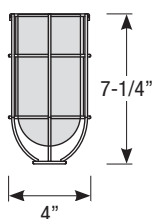

Cast Guard with Glass Enclosure

- Cast guard can be specified in all standard and specialized finishes, and will match shade finish unless otherwise specified (Note: For galvanized shade finishes, cast guard is unfinished Raw Aluminum)
- Glass is available in clear (-CGG) and frosted (-FGG)