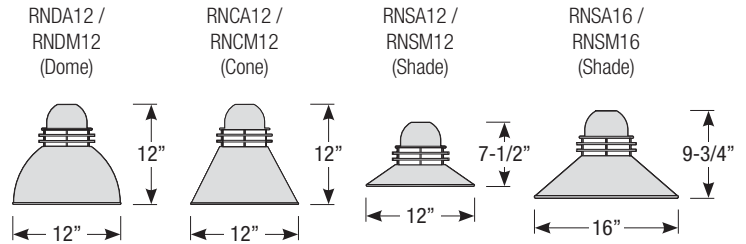

NEO

Aluminum Shade with Glass and Guard Options

Catalog #:

Project:

Type:

Date:

Notes:

Electrical

- 120V input (277V available in arm and post option only)
- Integrated power supply allows the fixture to be connected directly into line voltage
- Pre-wired and ready for install
- LED is dimmable with Incandescent/Triac dimmers

Mounting

- 1/2" or 3/4" IP for arms. Flush mount, stems and post available only in 1/2"
- 9' Pendant cord available in black or white cord (includes 5" canopy with the same finish as the shade)

Finishes

- Shade and mounting finish options
- Available in 21 standard and 2 specialty finishes with optional coastal coating to protect finish in coastal environments (add "-C" to the finish)
- Inner shade is painted gloss white
- Consult factory for custom finish options

Optional Accessories

- Glass, Cast Guard or Wire Cage options available

Listing

UL listed to US and Canadian standards for wet locations

Neo Order Matrix (Example: RNDM12GU2426SA-FG-2)

Shade Style	Lamp / LED	Finish	Coastal Coating Option	Accessories	Mounting Type
RNDA12 (12" Dome w/Acrylic Rings)	M (Medium Base, 100W max.)	ABL (Aegean Blue)	(blank) (No coating)	(blank) (No accessories)	-2 (1/2" IP)
RNDM12 (12" Dome w/Metal Rings)	GU2413¹ (13W GU24 / 2700K)	BB (Burnished Bronze)	-C (Coating)	-CG (Clear Glass)	-3 (3/4" IP)
RNCA12 (12" Cone w/Acrylic Rings)	GU2418¹ (18W GU24 / 2700K)	BK (Gloss Black)		-FG (Frosted Glass)	-B (Black Cord Pendant)
RNCA12 (12" Cone w/Acrylic Rings)	GU2426¹ (26W GU24 / 2700K)	BLU (Blue)		-CGG (Clear Glass w/ Cast Guard)	-W (White Cord Pendant)
RNCA12 (12" Cone w/Acrylic Rings)	GU2432^{1,2} (32W GU24 / 2700K)	DVG (Dove Gray)		-FGG (Frosted Glass w/ Cast Guard)	-F (Flush Mount)
RNCA12 (12" Cone w/Acrylic Rings)	GU2442^{1,2} (42W GU24 / 2700K)	FLG (Flannel Gray)		-CGWC (Clear Glass w/ Wire Cage)	
RNCM12 (12" Cone w/Metal Rings)	LED1227^{1,3,4} (12W LED / 2700K / 90 CRI / 844lm)	GA (Galvanized)		-FGWC (Frosted Glass w/ Wire Cage)	
RNSA12 (12" Shade w/Acrylic Rings)	LED1230^{1,3,4} (12W LED / 3000K / 90 CRI / 861lm)	LG (Lime Green)			
RNSA12 (12" Shade w/Acrylic Rings)	LED1235^{1,3,4} (12W LED / 3500K / 90 CRI / 872lm)	MB (Matte Black)			
RNSM12 (12" Shade w/Metal Rings)	LED1240^{1,3,4} (12W LED / 4000K / 90 CRI / 889lm)	MBL (Midnight Blue)			
RNSA16 (16" Shade w/Acrylic Rings)	LED1827^{1,3,4} (18W LED / 2700K / 90 CRI / 1265lm)	PNA (Painted Natural Aluminum)			
RNSA16 (16" Shade w/Acrylic Rings)	LED1830^{1,3,4} (18W LED / 3000K / 90 CRI / 1288lm)	PNC (Painted Natural Copper)			
RNSM16 (16" Shade w/Metal Rings)	LED1835^{1,3,4} (18W LED / 3500K / 90 CRI / 1311lm)	RD (Red)			
RNSM16 (16" Shade w/Metal Rings)	LED1840^{1,3,4} (18W LED / 4000K / 90 CRI / 1334lm)	SGR (Sage Green)			
		SGW (Semi Gloss White)			
		SND (Sand)			
		SS (Satin Silver)			
		TBZ (Textured Bronze)			
		TGP (Textured Graphite)			
		TNG (Tangerine)			
		TTL (Tahitian Teal)			
		WT (Gloss White)			

1. Lamps must be specified, and are not included in shade cost
2. Not for use in glass/cast guard/wire cage
3. Glass enclosure must be specified
4. Lumen are raw LED value

KEY: Standard Finishes

ABL (Aegean Blue)	LG (Lime Green)	SGR (Sage Green)
BB (Burnished Bronze)	MB (Matte Black)	SGW (Semi Gloss White)
BK (Gloss Black)	MBL (Midnight Blue)	SND (Sand)
BLU (Blue)	PNA (Painted Natural Aluminum)	SS (Satin Silver)
DVG (Dove Gray)	PNC (Painted Natural Copper)	TBZ (Textured Bronze)
FLG (Flannel Gray)	RD (Red)	TGP (Textured Graphite)

Specialty Finishes

TNG (Tangerine)	GA (Galvanized)
TTL (Tahitian Teal)	
WT (Gloss White)	

Spec-00033 Revised 03/27/2020