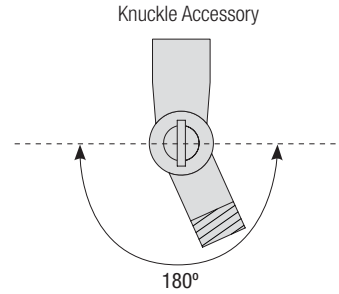

NEO

Aluminum Shade
with Glass and Guard Options

Catalog #:

Project:

Date:

Type:

Notes:

Knuckle Accessory Order Matrix (Example: 2KNLSGW)

Pipe	Finish	Finish	Coastal Coating Option
2 (1/2" IP)	KNL (Adjustable 180° Knuckle for Arm Mounts)	ABL (Aegean Blue)	(blank) (No coating)
3 (3/4" IP)		BB (Burnished Bronze)	-C (Coating)
		BK (Gloss Black)	
		BLU (Blue)	
		DVG (Dove Gray)	
		FLG (Flannel Gray)	
		GA (Galvanized)	
		LG (Lime Green)	
		MB (Matte Black)	
		MBL (Midnight Blue)	
		PNA (Painted Natural Aluminum)	
		PNC (Painted Natural Copper)	
		RD (Red)	
		SGR (Sage Green)	
		SGW (Semi Gloss White)	
		SND (Sand)	
		SS (Satin Silver)	
		TBZ (Textured Bronze)	
		TGP (Textured Graphite)	
		TNG (Tangerine)	
		TTL (Tahitian Teal)	
		WT (Gloss White)	

Description

Adjustable knuckle for arm mounts that allow luminaire to be rotated up to 180°.

KEY: Standard Finishes

ABL (Aegean Blue)	LG (Lime Green)	SGR (Sage Green)
BB (Burnished Bronze)	MB (Matte Black)	SGW (Semi Gloss White)
BK (Gloss Black)	MBL (Midnight Blue)	SND (Sand)
BLU (Blue)	PNA (Painted Natural Aluminum)	SS (Satin Silver)
DVG (Dove Gray)	PNC (Painted Natural Copper)	TBZ (Textured Bronze)
FLG (Flannel Gray)	RD (Red)	TGP (Textured Graphite)

Specialty Finishes

TNG (Tangerine)	GA (Galvanized)
TTL (Tahitian Teal)	
WT (Gloss White)	

Spec-00033 Revised 03/27/2020