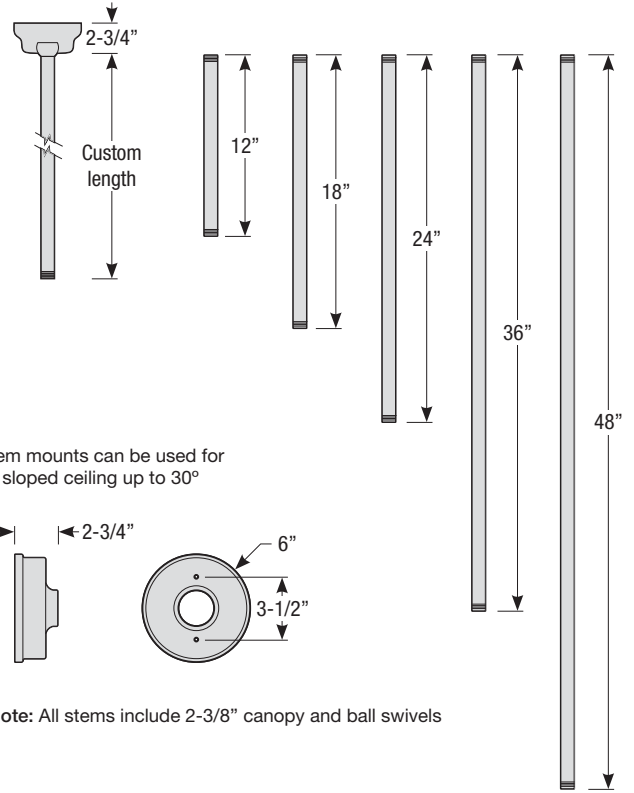

NEO

Aluminum Shade
with Glass and Guard Options

Catalog #:

Project:

Date:

Type:

Notes:

Stem Mount Order Matrix (Example: 2HS18SGW)

Pipe	Stem Length	Finish	Coastal Coating Option
2 (1/2" IP)	HS12 (12")	ABL (Aegean Blue)	(blank) (No coating)
	HS18 (18")	BB (Burnished Bronze)	-C (Coating)
	HS24 (24")	BK (Gloss Black)	
	HS36 (36")	BLU (Blue)	
	HS48 (48")	DVG (Dove Gray)	
	HS_ (Custom length from 2" up to 60")	FLG (Flannel Gray)	
		GA (Galvanized)	
		LG (Lime Green)	
		MB (Matte Black)	
		MBL (Midnight Blue)	
		PNA (Painted Natural Aluminum)	
		PNC (Painted Natural Copper)	
		RD (Red)	
		SGR (Sage Green)	
	SGW (Semi Gloss White)		
	SND (Sand)		
	SS (Satin Silver)		
	TBZ (Textured Bronze)		
	TGP (Textured Graphite)		
	TNG (Tangerine)		
	TTL (Tahitian Teal)		
	WT (Gloss White)		

Stem mounts can be used for sloped ceiling up to 30°

Note: All stems include 2-3/8" canopy and ball swivels

KEY: Standard Finishes

ABL (Aegean Blue)	LG (Lime Green)	SGR (Sage Green)
BB (Burnished Bronze)	MB (Matte Black)	SGW (Semi Gloss White)
BK (Gloss Black)	MBL (Midnight Blue)	SND (Sand)
BLU (Blue)	PNA (Painted Natural Aluminum)	SS (Satin Silver)
DVG (Dove Gray)	PNC (Painted Natural Copper)	TBZ (Textured Bronze)
FLG (Flannel Gray)	RD (Red)	TGP (Textured Graphite)

Specialty Finishes

TNG (Tangerine) GA (Galvanized)

TTL (Tahitian Teal)	WT (Gloss White)