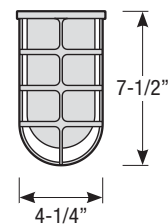

## Glass Enclosure

- Glass is available in clear (-CG) and frosted (-FG)