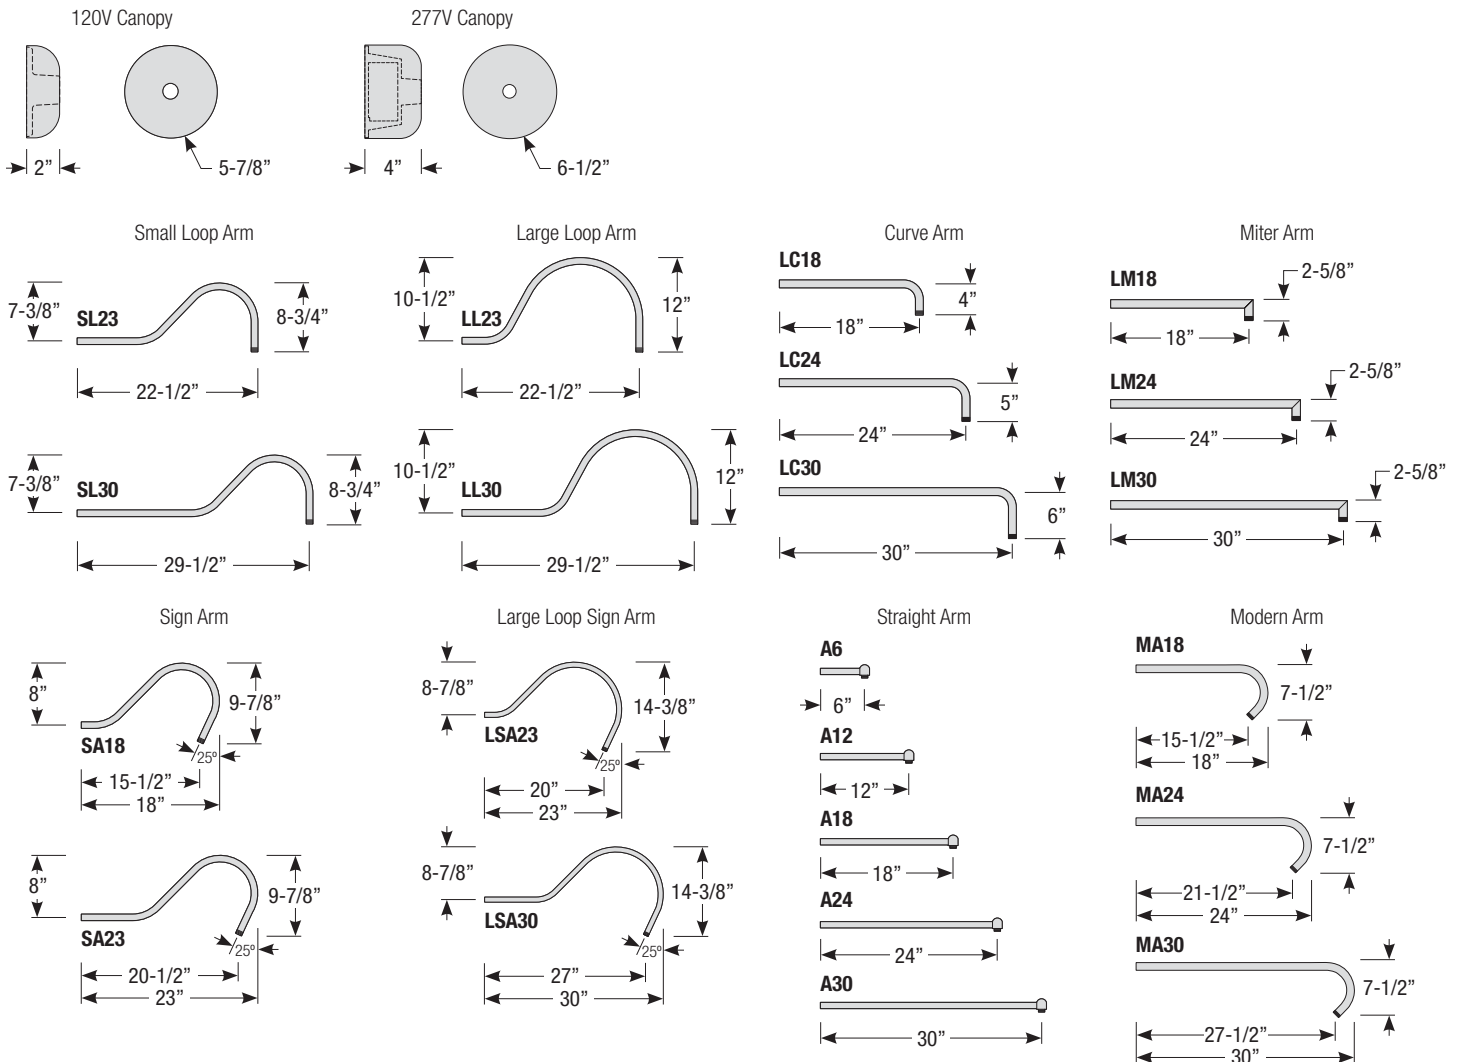

Standard Finishes

	ABL (Aegean Blue)		PNC (Painted Natural Copper)
	BB (Burnished Bronze)		RD (Red)
	BK (Gloss Black)		SGR (Sage Green)
	BLU (Blue)		SGW (Semi Gloss White)
	DVG (Dove Gray)		SND (Sand)
	FLG (Flannel Gray)		SS (Satin Silver)
	LG (Lime Green)		TBZ (Textured Bronze)
	MB (Matte Black)		TGP (Textured Graphite)
	MBL (Midnight Blue)		TNG (Tangerine)
	PNA (Painted Natural Aluminum)		TTL (Tahitian Teal)
			WT (Gloss White)

Specialty Finishes

	GA (Galvanized)

Note: All arm mounts include canopy

Spec-00033 Revised 03/27/2020