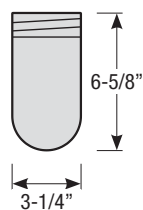

NEO

Aluminum Shade
with Glass and Guard Options

Catalog #:

Project:

Date:

Type:

Notes: