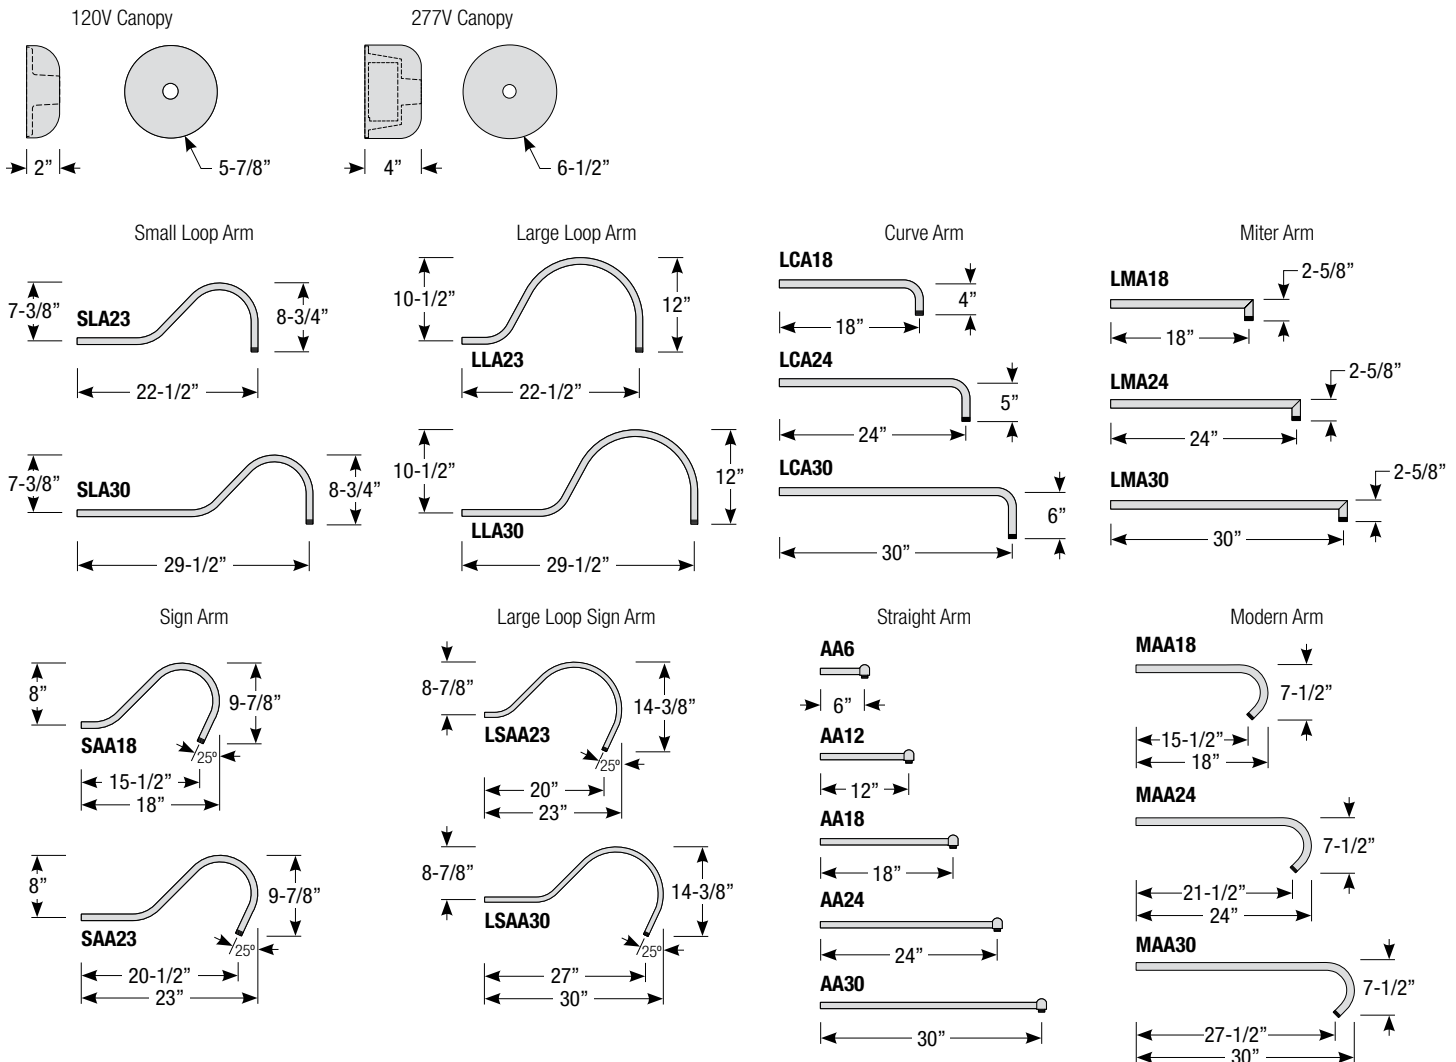

Standard Finishes

	ABL (Aegean Blue)		PNC (Painted Natural Copper)
	BB (Burnished Bronze)		RD (Red)
	BK (Gloss Black)		SGR (Sage Green)
	BLU (Blue)		SGW (Semi Gloss White)
	DVG (Dove Gray)		SND (Sand)
	FLG (Flannel Gray)		SS (Satin Silver)
	LG (Lime Green)		TBZ (Textured Bronze)
	MB (Matte Black)		TGP (Textured Graphite)
	MBL (Midnight Blue)		TNG (Tangerine)
	PNA (Painted Natural Aluminum)		TTL (Tahitian Teal)
			WT (Gloss White)

Specialty Finishes

	GA (Galvanized)		SA (Satin Aluminum)

Note: All arm mounts include canopy

2. Satin aluminum cannot be coated

Revised 06/01/2018