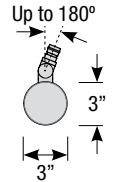

Listing

UL listed to US and Canadian standards for wet locations

Modern Order Matrix (Example: MD24LED25PNA-3)

Length / LED Light Engine	Finish	Coastal Coating Option	Mounting Type
MD24 LED25' (24" Length / 25W LED / 2850K / 80 CRI / 1750lm)	ABL (Aegean Blue)	(blank) (No coating)	-3 (3/4" IP)
MD36 LED33' (36" Length / 33W LED / 2850K / 80 CRI / 2300lm)	BB (Burnished Bronze)	-C² (Coating)	
	BK (Gloss Black)		
	BLU (Blue)		
	DVG (Dove Gray)		
	FLG (Flannel Gray)		
	GA (Galvanized)		
	LG (Lime Green)		
	MB (Matte Black)		
	MBL (Midnight Blue)		
	PNA (Painted Natural Aluminum)		
	PNC (Painted Natural Copper)		
	RD (Red)		
	SA (Satin Aluminum)		
	SGR (Sage Green)		
	SGW (Semi Gloss White)		
	SND (Sand)		
	SS (Satin Silver)		
	TBZ (Textured Bronze)		
	TGP (Textured Graphite)		
	TNG (Tangerine)		
	TTL (Tahitian Teal)		
	WT (Gloss White)		