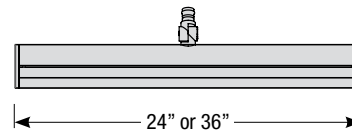

Listing

UL listed to US and Canadian standards for wet locations

Modern Order Matrix (Example: MD24LED25PNA-3)

Length / LED Light Engine	Finish	Coastal Coating Option	Mounting Type
MD24 LED25' (24" Length / 25W LED / 2850K / 80 CRI / 1750lm)	ABL (Aegean Blue)	(blank) (No coating)	-3 (3/4" IP)
MD36 LED33' (36" Length / 33W LED / 2850K / 80 CRI / 2300lm)	BB (Burnished Bronze)	-C² (Coating)	
	BK (Gloss Black)		
	BLU (Blue)		
	DVG (Dove Gray)		
	FLG (Flannel Gray)		
	GA (Galvanized)		
	LG (Lime Green)		
	MB (Matte Black)		
	MBL (Midnight Blue)		
	PNA (Painted Natural Aluminum)		
	PNC (Painted Natural Copper)		
	RD (Red)		
	SA (Satin Aluminum)		
	SGR (Sage Green)		
	SGW (Semi Gloss White)		
	SND (Sand)		
	SS (Satin Silver)		
	TBZ (Textured Bronze)		
	TGP (Textured Graphite)		
	TNG (Tangerine)		
	TTL (Tahitian Teal)		
	WT (Gloss White)		