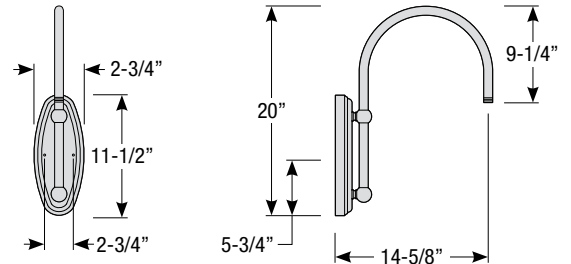

3. Post only

Single Post Mount

Double Post Mount

Traditional Wall Mount

Post Type Order Matrix (Example: P8683-96TBZ)

Post Type	Finish
PM4946 (Cast Aluminum Post)	ABL (Aegean Blue)
P8683-96 (Cast Aluminum Base w/ 96" Aluminum Post)	BB (Burnished Bronze)
P8683-120 (Cast Aluminum Base w/ 120" Aluminum Post)	BK (Gloss Black)
P8684-96 (96" Straight Aluminum Post)	BLU (Blue)
P8684-120 (120" Straight Aluminum Post)	DVG (Dove Gray)
PM8685 (Cast Aluminum Pier Mount - must be used with straight aluminum post, P8684)	FLG (Flannel Gray)
	GA (Galvanized)
	LG (Lime Green)
	MB (Matte Black)
	MBL (Midnight Blue)
	PNA (Painted Natural Aluminum)
	PNC (Painted Natural Copper)
	RD (Red)
	SA (Satin Aluminum)
	SGR (Sage Green)
	SGW (Semi Gloss White)
	SND (Sand)
	SS (Satin Silver)
	TBZ (Textured Bronze)
	TGP (Textured Graphite)
	TNG (Tangerine)
	TTL (Tahitian Teal)
	WT (Gloss White)