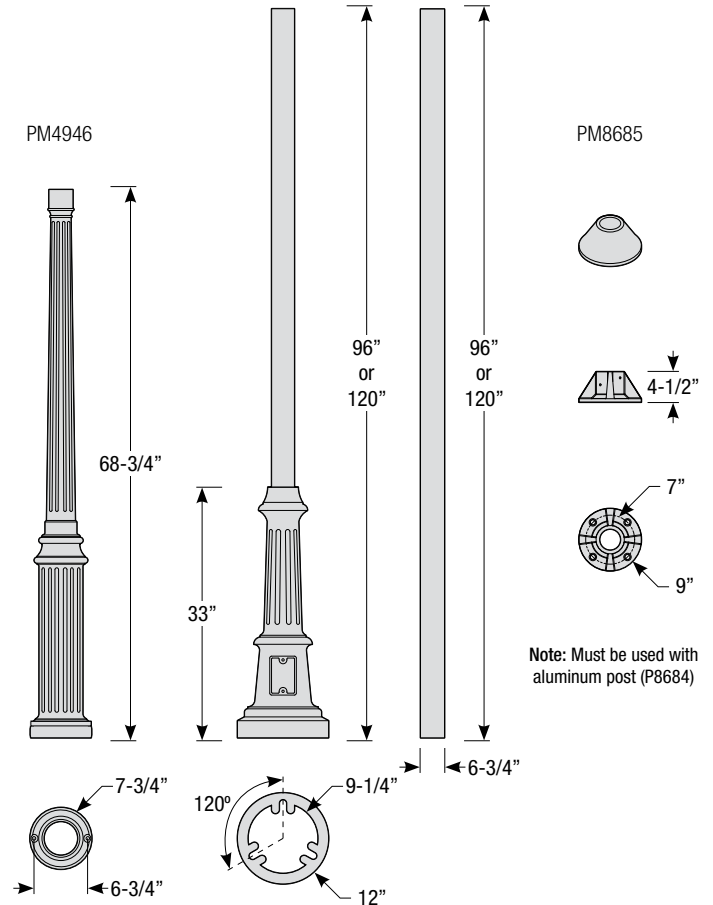

P8683

P8684

Note: Must be used with aluminum post (P8684)