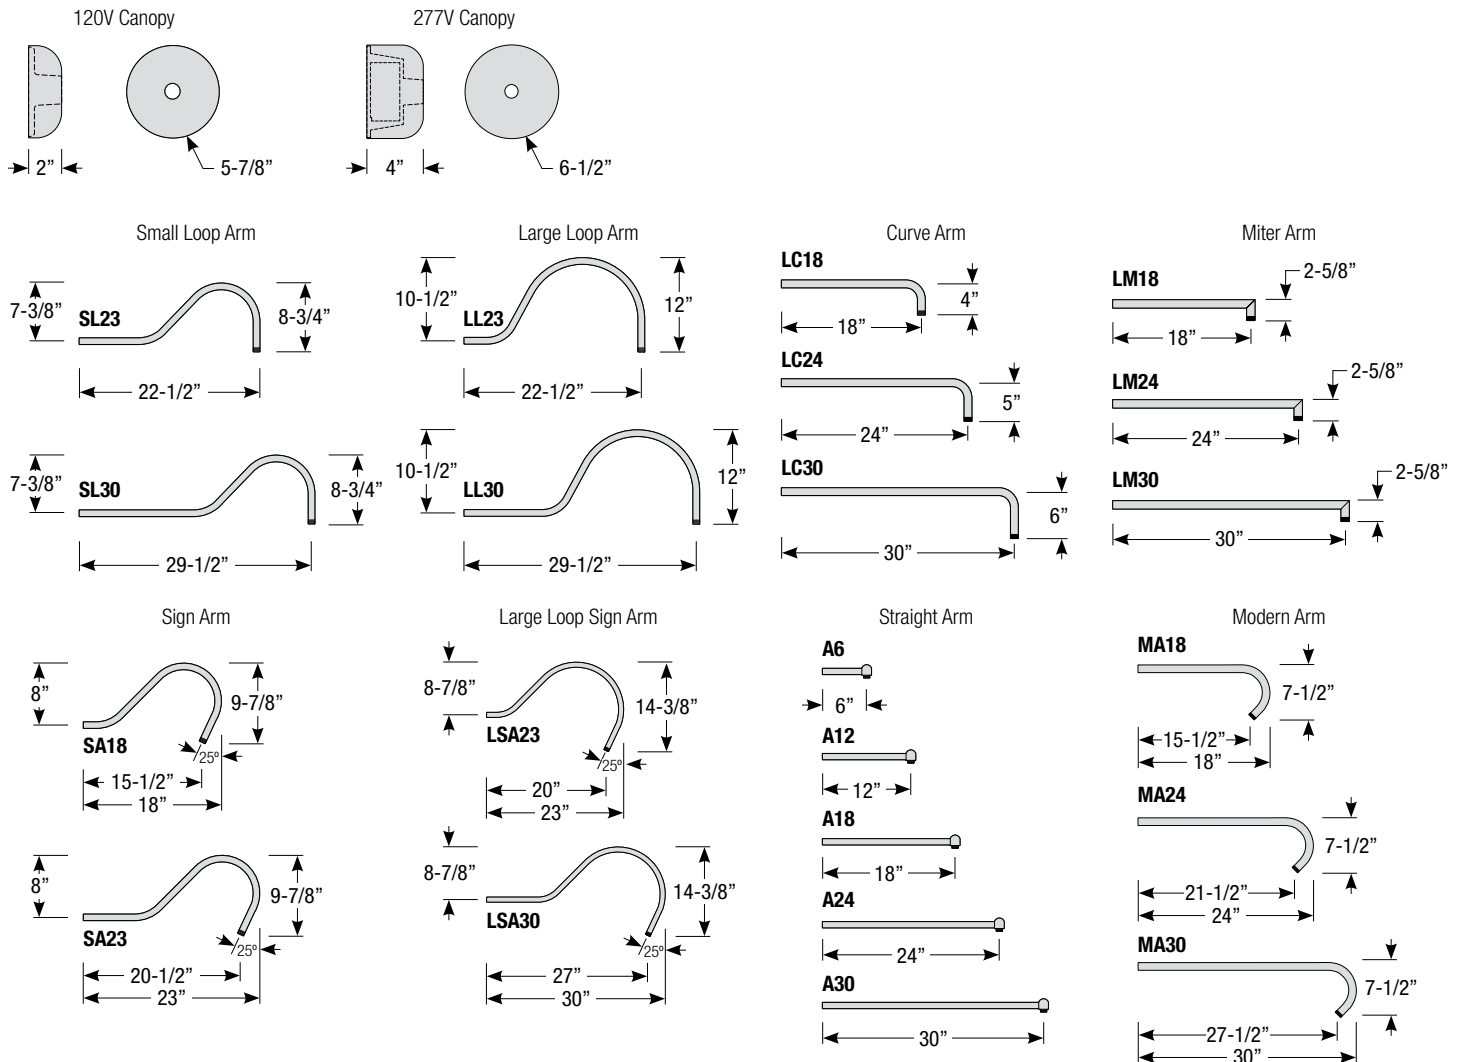

Standard Finishes

	ABL (Aegean Blue)		PNC (Painted Natural Copper)
	BB (Burnished Bronze)		RD (Red)
	BK (Gloss Black)		SGR (Sage Green)
	BLU (Blue)		SGW (Semi Gloss White)
	DVG (Dove Gray)		SND (Sand)
	FLG (Flannel Gray)		SS (Satin Silver)
	LG (Lime Green)		TBZ (Textured Bronze)
	MB (Matte Black)		TGP (Textured Graphite)
	MBL (Midnight Blue)		TNG (Tangerine)
	PNA (Painted Natural Aluminum)		TTL (Tahitian Teal)
			WT (Gloss White)

Specialty Finishes

	GA (Galvanized)		SA (Satin Aluminum)

Note: All arm mounts include canopy

3. Satin aluminum cannot be coated

Spec-00030 Revised 07/02/19