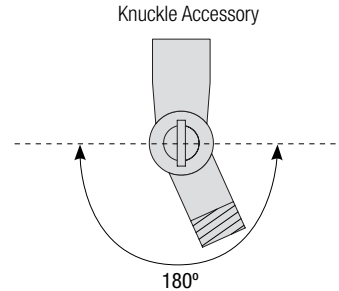

GLOBE

White Acrylic Globe
with Machined Top Cover

Catalog #:

Project:

Date:

Type:

Notes:

Knuckle Accessory Order Matrix (Example: 2KNLTBZ)

Pipe	Finish	Finish	Coastal Coating Option
2 (1/2" IP)	KNL (Adjustable 180° Knuckle for Arm Mounts)	ABL (Aegean Blue)	(blank) (No coating)
3 (3/4" IP)		BB (Burnished Bronze)	-C³ (Coating)
		BK (Gloss Black)	
		BLU (Blue)	
		DVG (Dove Gray)	
		FLG (Flannel Gray)	
		GA (Galvanized)	
		LG (Lime Green)	
		MB (Matte Black)	
		MBL (Midnight Blue)	
		PNA (Painted Natural Aluminum)	
		PNC (Painted Natural Copper)	
		RD (Red)	
		SA (Satin Aluminum)	
		SGR (Sage Green)	
		SGW (Semi Gloss White)	
		SND (Sand)	
		SS (Satin Silver)	
		TBZ (Textured Bronze)	
		TGP (Textured Graphite)	
		TNG (Tangerine)	
		TTL (Tahitian Teal)	
		TTL (Tahitian Teal)	
		WT (Gloss White)	

Description

Adjustable knuckle for arm mounts that allow luminaire to be rotated up to 180°.

3. Satin aluminum cannot be coated

KEY: Standard Finishes

ABL (Aegean Blue)	LG (Lime Green)	SGR (Sage Green)
BB (Burnished Bronze)	MB (Matte Black)	SGW (Semi Gloss White)
BK (Gloss Black)	MBL (Midnight Blue)	SND (Sand)
BLU (Blue)	PNA (Painted Natural Aluminum)	SS (Satin Silver)
DVG (Dove Gray)	PNC (Painted Natural Copper)	TBZ (Textured Bronze)
FLG (Flannel Gray)	RD (Red)	TGP (Textured Graphite)

Specialty Finishes

TNG (Tangerine)	GA (Galvanized)
TTL (Tahitian Teal)	SA (Satin Aluminum)
WT (Gloss White)