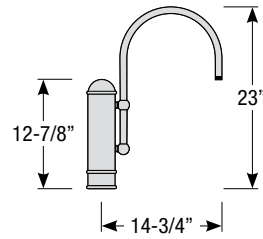

GLOBE

White Acrylic Globe
with Machined Top Cover

Catalog #:

Project:

Date:

Type:

Notes:

Post / Wall Mount Order Matrix (Example: 2P1TBZ)

Pipe	Mount Type	Finish	Input Voltage
2 (1/2" IP)	P1 (Single Post Mount) P2 (Double Post Mount) W1 (Traditional Wall Mount)	ABL (Aegean Blue)	(blank) (120V)
		BB (Burnished Bronze)	-27³ (277V)
		BK (Gloss Black)	
	BLU (Blue)		
	DVG (Dove Gray)		
	FLG (Flannel Gray)		
	GA (Galvanized)		
	LG (Lime Green)		
	MB (Matte Black)		
	MBL (Midnight Blue)		
	PNA (Painted Natural Aluminum)		
	PNC (Painted Natural Copper)		
	RD (Red)		
	SA (Satin Aluminum)		
	SGR (Sage Green)		
	SGW (Semi Gloss White)		
	SND (Sand)		
SS (Satin Silver)			
TBZ (Textured Bronze)			
TGP (Textured Graphite)			
TNG (Tangerine)			
TTL (Tahitian Teal)			
WT (Gloss White)			

3. Post only

Single Post Mount