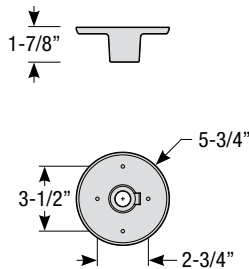

Ceiling Flush Mount Canopy

Note: Ceiling flush mount canopy includes 2" stem

Pendant Canopy