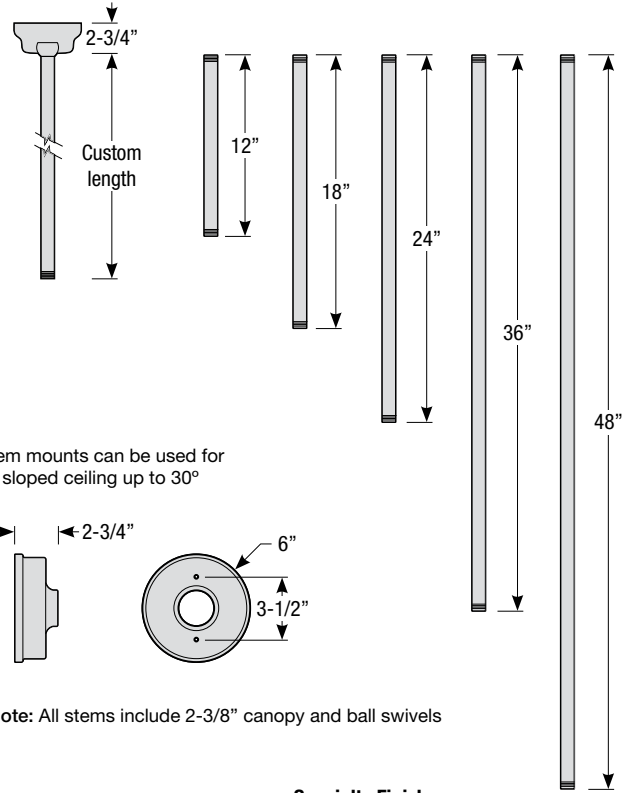

GLOBE

White Acrylic Globe
with Machined Top Cover

Catalog #:

Project:

Date:

Type:

Notes:

Stem Mount Order Matrix (Example: 2HS36TBZ)

Pipe	Stem Length	Finish	Coastal Coating Option
2 (1/2" IP)	HS12 (12")	ABL (Aegean Blue)	(blank) (No coating)
	HS18 (18")	BB (Burnished Bronze)	-C³ (Coating)
	HS24 (24")	BK (Gloss Black)	
	HS36 (36")	BLU (Blue)	
	HS48 (48")	DVG (Dove Gray)	
	HS_ (Custom length from 2" up to 60")	FLG (Flannel Gray)	
		GA (Galvanized)	
		LG (Lime Green)	
		MB (Matte Black)	
		MBL (Midnight Blue)	
		PNA (Painted Natural Aluminum)	
		PNC (Painted Natural Copper)	
		RD (Red)	
		SA (Satin Aluminum)	
		SGR (Sage Green)	
		SGW (Semi Gloss White)	
		SND (Sand)	
		SS (Satin Silver)	
		TBZ (Textured Bronze)	
		TGP (Textured Graphite)	
	TNG (Tangerine)		
	TTL (Tahitian Teal)		
	TTL (Tahitian Teal)		
	WT (Gloss White)		

3. Satin aluminum cannot be coated

Stem mounts can be used for sloped ceiling up to 30°

Note: All stems include 2-3/8" canopy and ball swivels

KEY: Standard Finishes

ABL (Aegean Blue)	LG (Lime Green)	SGR (Sage Green)
BB (Burnished Bronze)	MB (Matte Black)	SGW (Semi Gloss White)
BK (Gloss Black)	MBL (Midnight Blue)	SND (Sand)
BLU (Blue)	PNA (Painted Natural Aluminum)	SS (Satin Silver)
DVG (Dove Gray)	PNC (Painted Natural Copper)	TBZ (Textured Bronze)
FLG (Flannel Gray)	RD (Red)	TGP (Textured Graphite)

Specialty Finishes

TNG (Tangerine)	GA (Galvanized)
TTL (Tahitian Teal)	SA (Satin Aluminum)
WT (Gloss White)