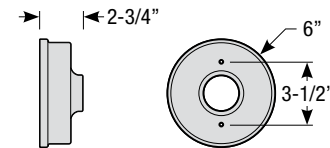

GLOBE

White Acrylic Globe
with Machined Top Cover

Catalog #:

Project:

Date:

Type:

Notes:

Stem Mount Order Matrix (Example: 2HS36TBZ)

Pipe	Stem Length	Finish	Coastal Coating Option
2 (1/2" IP)	HS12 (12")	ABL (Aegean Blue)	(blank) (No coating)
	HS18 (18")	BB (Burnished Bronze)	-C³ (Coating)
	HS24 (24")	BK (Gloss Black)	
	HS36 (36")	BLU (Blue)	
	HS48 (48")	DVG (Dove Gray)	
	HS_ (Custom length from 2" up to 60")	FLG (Flannel Gray)	
		GA (Galvanized)	
		LG (Lime Green)	
		MB (Matte Black)	
		MBL (Midnight Blue)	
		PNA (Painted Natural Aluminum)	
		PNC (Painted Natural Copper)	
		RD (Red)	
		SA (Satin Aluminum)	
		SGR (Sage Green)	
		SGW (Semi Gloss White)	
		SND (Sand)	
		SS (Satin Silver)	
		TBZ (Textured Bronze)	
		TGP (Textured Graphite)	
	TNG (Tangerine)		
	TTL (Tahitian Teal)		
	TTL (Tahitian Teal)		
	WT (Gloss White)		

3. Satin aluminum cannot be coated

Stem mounts can be used for sloped ceiling up to 30°

Note: All stems include 2-3/8" canopy and ball swivels

KEY: Standard Finishes

ABL (Aegean Blue)	LG (Lime Green)	SGR (Sage Green)
BB (Burnished Bronze)	MB (Matte Black)	SGW (Semi Gloss White)
BK (Gloss Black)	MBL (Midnight Blue)	SND (Sand)
BLU (Blue)	PNA (Painted Natural Aluminum)	SS (Satin Silver)
DVG (Dove Gray)	PNC (Painted Natural Copper)	TBZ (Textured Bronze)
FLG (Flannel Gray)	RD (Red)	TGP (Textured Graphite)

Specialty Finishes

TNG (Tangerine)	GA (Galvanized)
TTL (Tahitian Teal)	SA (Satin Aluminum)
WT (Gloss White)	

Ceiling Flush Mount Canopy

Note: Ceiling flush mount canopy includes 2" stem

Pendant Canopy