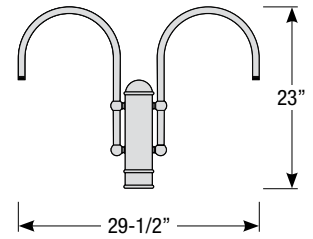

Double Post Mount