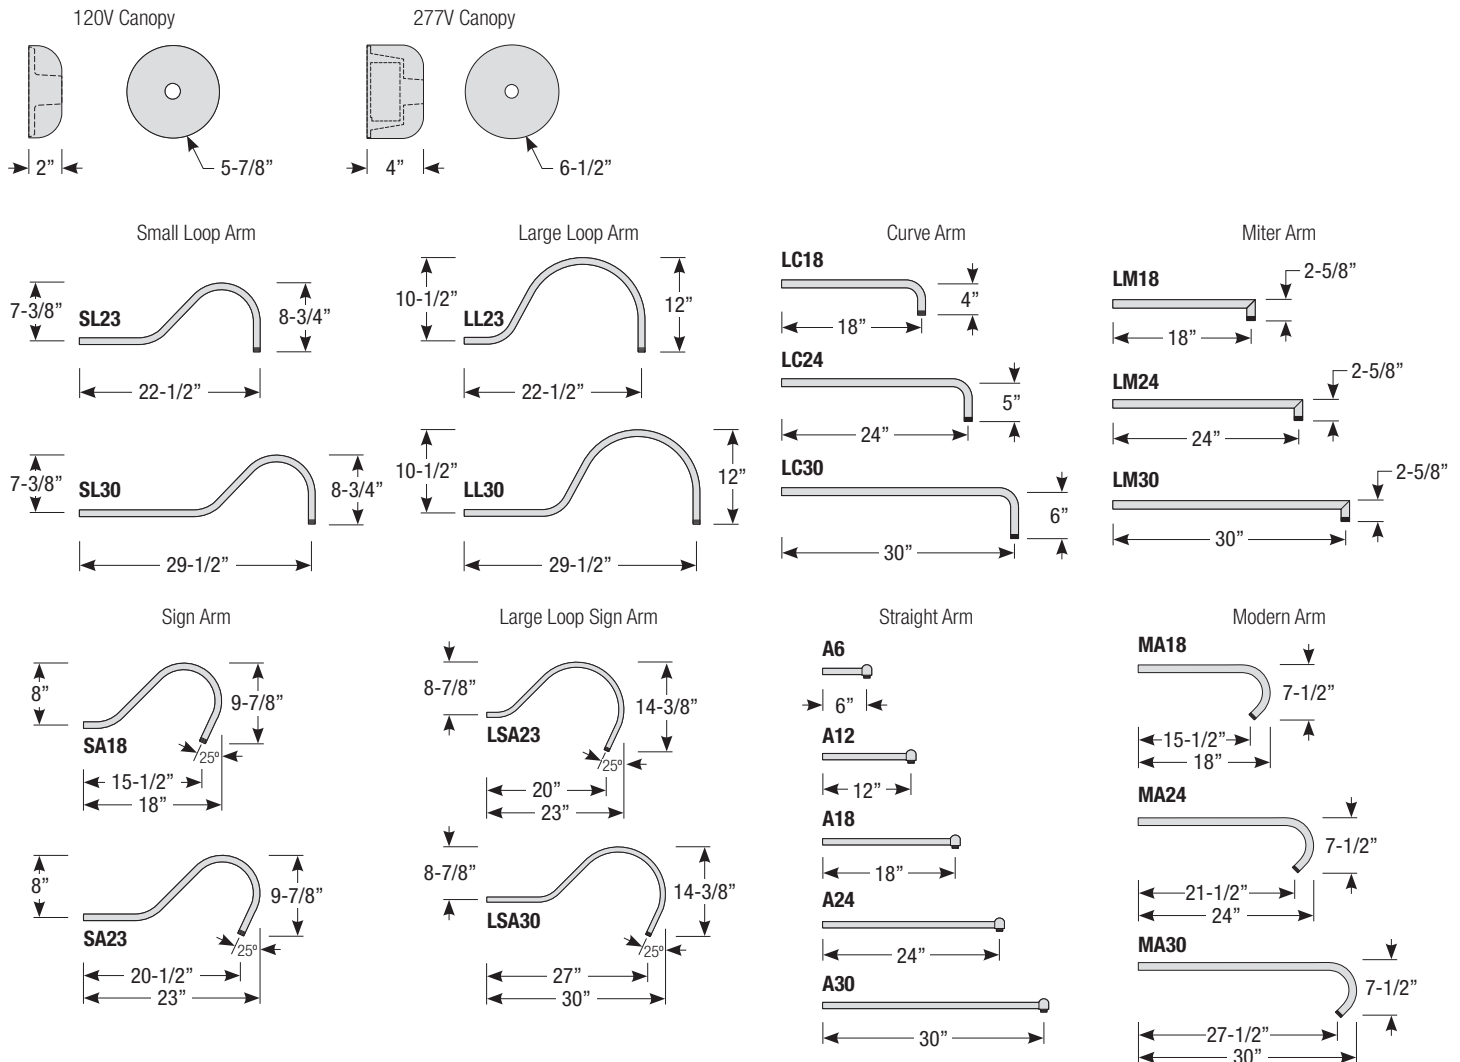

Standard Finishes

	ABL (Aegean Blue)		RD (Red)
	BB (Burnished Bronze)		SGR (Sage Green)
	BK (Gloss Black)		SGW (Semi Gloss White)
	BLU (Blue)		SND (Sand)
	DVG (Dove Gray)		SS (Satin Silver)
	FLG (Flannel Gray)		TBZ (Textured Bronze)
	LG (Lime Green)		TGP (Textured Graphite)
	MB (Matte Black)		TNG (Tangerine)
	MBL (Midnight Blue)		TTL (Tahitian Teal)
	PNA (Painted Natural Aluminum)		WT (Gloss White)
	PNC (Painted Natural Copper)		YEL (Yellow)

Specialty Finishes

	GA (Galvanized)

Note: All arm mounts include canopy

Spec-00030 Revised 09/16/2020

14508 Nelson Ave. City of Industry, CA 91744 • tel: 626.336.4511 • fax: 626.330.4266 • www.TroyRLM.com
©2020 Troy-RLM Lighting, A Division of Troy-CSL Lighting, Inc. All rights reserved. Subject to change without notice.