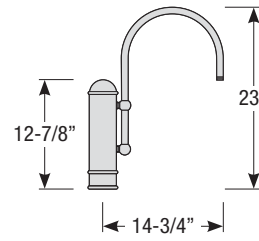

3. Post mount only

Post Type Order Matrix (Example: P8683-96TBZ)

Post Type	Finish
PM4946 (Cast Aluminum Post)	ABL (Aegean Blue)
P8683-96 (Cast Aluminum Base w/ 96" Aluminum Post)	BB (Burnished Bronze)
P8683-120 (Cast Aluminum Base w/ 120" Aluminum Post)	BK (Gloss Black)
P8684-96 (96" Straight Aluminum Post)	BLU (Blue)
P8684-120 (120" Straight Aluminum Post)	DVG (Dove Gray)
PM8685 (Cast Aluminum Pier Mount - must be used with straight aluminum post, P8684)	FLG (Flannel Gray)
	GA (Galvanized)
	LG (Lime Green)
	MB (Matte Black)
	MBL (Midnight Blue)
	PNA (Painted Natural Aluminum)
	PNC (Painted Natural Copper)
	RD (Red)
	SGR (Sage Green)
	SGW (Semi Gloss White)
	SND (Sand)
	SS (Satin Silver)
	TBZ (Textured Bronze)
	TGP (Textured Graphite)
	TNG (Tangerine)
	TTL (Tahitian Teal)
	WT (Gloss White)
	YEL (Yellow)

Standard Finishes

ABL (Aegean Blue)	RD (Red)
BB (Burnished Bronze)	SGR (Sage Green)
BK (Gloss Black)	SGW (Semi Gloss White)
BLU (Blue)	SND (Sand)
DVG (Dove Gray)	SS (Satin Silver)
FLG (Flannel Gray)	TBZ (Textured Bronze)
LG (Lime Green)	TGP (Textured Graphite)
MB (Matte Black)	TNG (Tangerine)
MBL (Midnight Blue)	TTL (Tahitian Teal)
PNA (Painted Natural Aluminum)	WT (Gloss White)
PNC (Painted Natural Copper)	YEL (Yellow)

Specialty Finishes

GA (Galvanized)

Single Post Mount