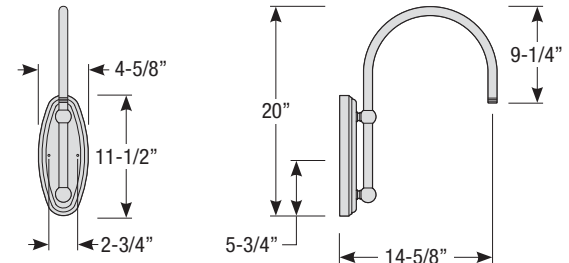

Specialty Finishes

 GA (Galvanized)
--

Single Post Mount

Double Post Mount

Traditional Wall Mount

Spec-00030 Revised 09/16/2020

14508 Nelson Ave. City of Industry, CA 91744 • tel: 626.336.4511 • fax: 626.330.4266 • www.TroyRLM.com
©2020 Troy-RLM Lighting, A Division of Troy-CSL Lighting, Inc. All rights reserved. Subject to change without notice.