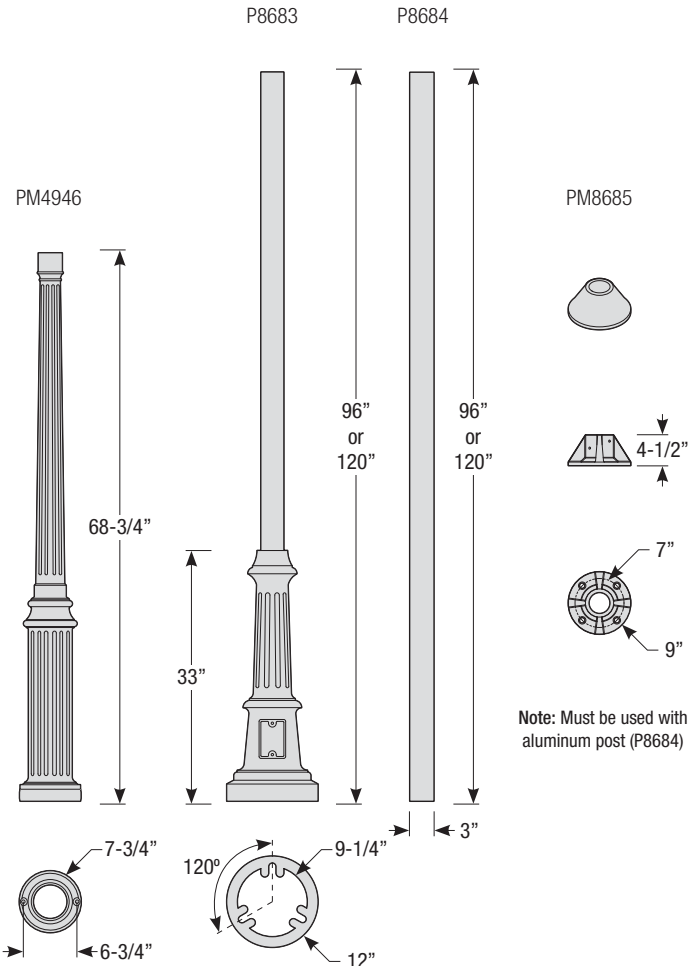

Mounting

- 1/2" or 3/4" IP for arms. Flush mount, stems and post available only in 1/2"
- 9' Pendant cord available in black or white cord (includes 5" canopy with the same finish as the shade)

Finishes

Specialty Finishes

 GA (Galvanized)
--

Single Post Mount

Double Post Mount

Traditional Wall Mount

Spec-00030 Revised 09/16/2020

14508 Nelson Ave. City of Industry, CA 91744 • tel: 626.336.4511 • fax: 626.330.4266 • www.TroyRLM.com
©2020 Troy-RLM Lighting, A Division of Troy-CSL Lighting, Inc. All rights reserved. Subject to change without notice.

GLOBE

White Acrylic Globe
with Machined Top Cover

Catalog #:

Project:

Date:

Type:

Notes:

Stem Mount Order Matrix (Example: 2HS36TBZ)