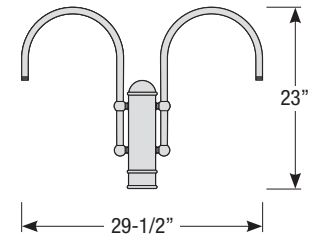

Double Post Mount