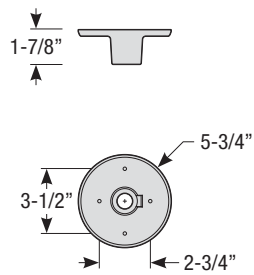

Ceiling Flush Mount Canopy

Note: Ceiling flush mount canopy includes 2" stem

Pendant Canopy

Spec-00030 Revised 09/16/2020