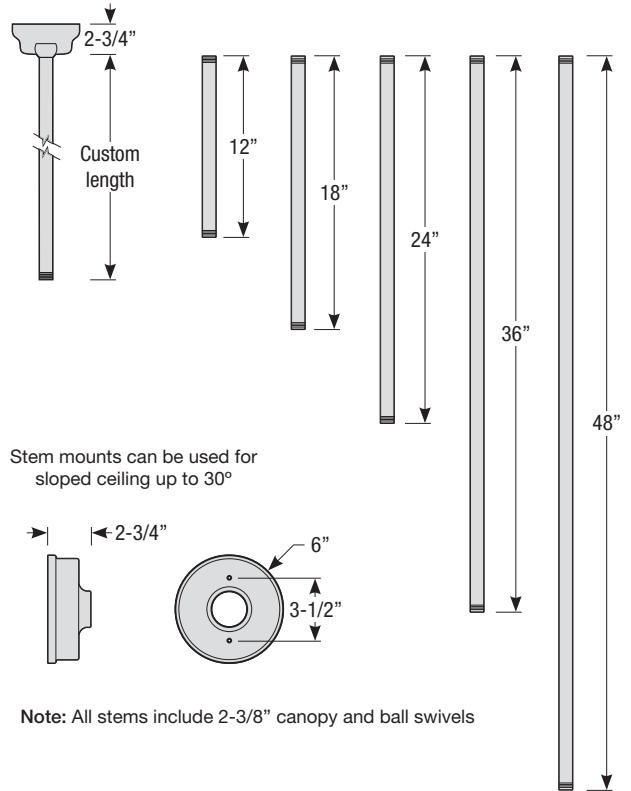

GLOBE

White Acrylic Globe
with Machined Top Cover

Catalog #:

Project:

Date:

Type:

Notes:

Stem Mount Order Matrix (Example: 2HS36TBZ)

Pipe	Stem Length	Finish	Coastal Coating Option
2 (1/2" IP)	HS12 (12")	ABL (Aegean Blue)	(blank) (No coating)
	HS18 (18")	BB (Burnished Bronze)	-C (Coating)
	HS24 (24")	BK (Gloss Black)	
	HS36 (36")	BLU (Blue)	
	HS48 (48")	DVG (Dove Gray)	
	HS__ (Custom length from 2" up to 60")	FLG (Flannel Gray)	
		GA (Galvanized)	
		LG (Lime Green)	
		MB (Matte Black)	
		MBL (Midnight Blue)	
		PNA (Painted Natural Aluminum)	
		PNC (Painted Natural Copper)	
		RD (Red)	
		SGR (Sage Green)	
		SGW (Semi Gloss White)	
	SND (Sand)		
	SS (Satin Silver)		
	TBZ (Textured Bronze)		
	TGP (Textured Graphite)		
	TNG (Tangerine)		
	TTL (Tahitian Teal)		
	WT (Gloss White)		
	YEL (Yellow)		

Stem mounts can be used for sloped ceiling up to 30°

Note: All stems include 2-3/8" canopy and ball swivels

KEY: Standard Finishes

- **ABL** (Aegean Blue)
- **LG** (Lime Green)
- **SGR** (Sage Green)
- **TNG** (Tangerine)
- **BB** (Burnished Bronze)
- **MB** (Matte Black)
- **SGW** (Semi Gloss White)
- **TTL** (Tahitian Teal)
- **BK** (Gloss Black)
- **MBL** (Midnight Blue)
- **WT** (Gloss White)
- **BLU** (Blue)
- **PNA** (Painted Natural Aluminum)
- **SS** (Satin Silver)
- **YEL** (Yellow)
- **DVG** (Dove Gray)
- **PNC** (Painted Natural Copper)
- **TBZ** (Textured Bronze)
- **TGP** (Textured Graphite)
- **FLG** (Flannel Gray)
- **RD** (Red)

Specialty Finishes

- **GA** (Galvanized)