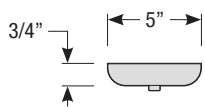

Pendant Canopy