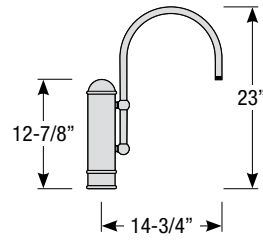

EMBLEM

Aluminum Shade
with Glass and Guard Options

Catalog #:

Project:

Date:

Type:

Notes:

Post / Wall Mount Order Matrix (Example: 2W1MB)

Pipe	Mount Type	Finish	Input Voltage
2 (1/2" IP)	P1 (Single Post Mount) P2 (Double Post Mount) W1 (Traditional Wall Mount)	ABL (Aegean Blue)	(blank) (120V)
		BB (Burnished Bronze)	-27^s (277V)
		BK (Gloss Black)	
	BLU (Blue)		
	DVG (Dove Gray)		
	FLG (Flannel Gray)		
	GA (Galvanized)		
	LG (Lime Green)		
	MB (Matte Black)		
	MBL (Midnight Blue)		
	PNA (Painted Natural Aluminum)		
	PNC (Painted Natural Copper)		
	RD (Red)		
	SA (Satin Aluminum)		
	SGR (Sage Green)		
	SGW (Semi Gloss White)		
	SND (Sand)		
SS (Satin Silver)			
TBZ (Textured Bronze)			
TGP (Textured Graphite)			
TNG (Tangerine)			
TTL (Tahitian Teal)			
WT (Gloss White)			

5. Post mount only

Single Post Mount