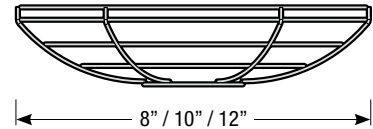

Wire Guard (-WG)

- Wire cage can be specified in all standard and specialized finishes, and will match shade finish unless otherwise specified (Note: For galvanized shade finishes, wire guard is finished in Painted Natural Aluminum)

Revised 06/01/2018