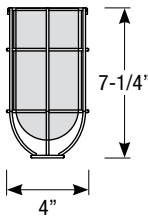

Glass Enclosure

- Glass is available in clear (-CG), frosted (-FG) or opal (-OG)

Wire Cage with Glass Enclosure

- Wire cage can be specified in all standard and specialized finishes, and will match shade finish unless otherwise specified (Note: For galvanized shade finishes, wire cage is finished in Painted Natural Aluminum)
- Glass is available in clear (-CGWC), frosted (-FGWC) or opal (-OGWC)