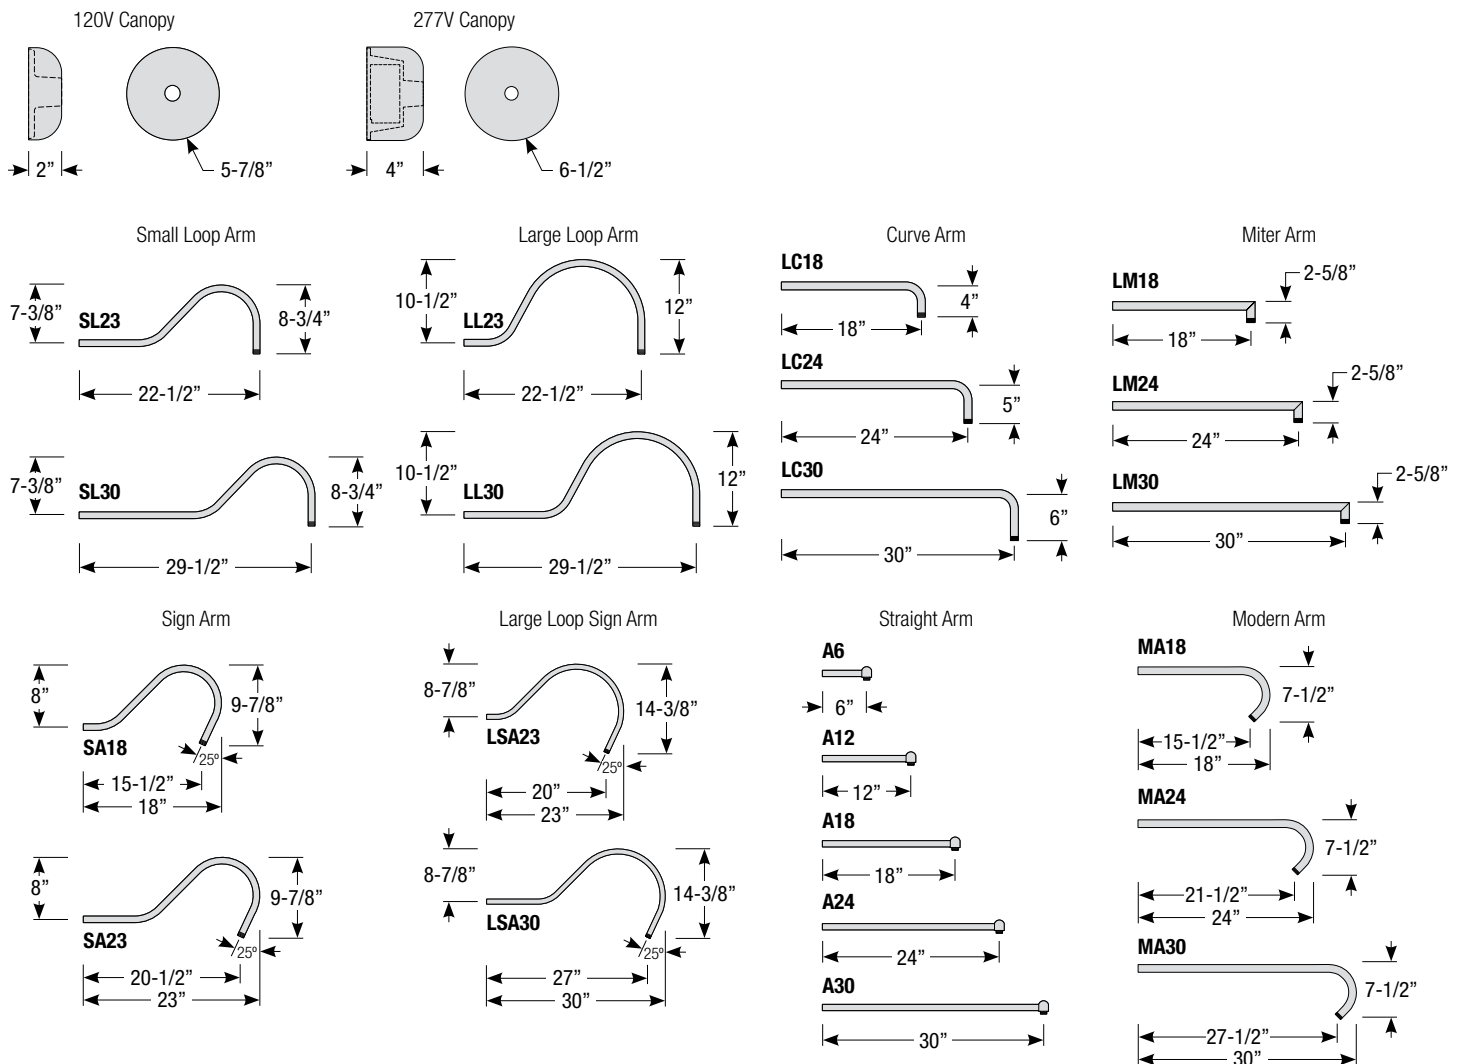

Standard Finishes

	ABL (Aegean Blue)		PNC (Painted Natural Copper)
	BB (Burnished Bronze)		RD (Red)
	BK (Gloss Black)		SGR (Sage Green)
	BLU (Blue)		SGW (Semi Gloss White)
	DVG (Dove Gray)		SND (Sand)
	FLG (Flannel Gray)		SS (Satin Silver)
	LG (Lime Green)		TBZ (Textured Bronze)
	MB (Matte Black)		TGP (Textured Graphite)
	MBL (Midnight Blue)		TNG (Tangerine)
	PNA (Painted Natural Aluminum)		TTL (Tahitian Teal)
			WT (Gloss White)

Specialty Finishes

	GA (Galvanized)		SA (Satin Aluminum)

Note: All arm mounts include canopy

4. Satin aluminum cannot be coated

Revised 06/01/2018