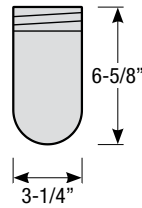

EMBLEM

Aluminum Shade with Glass and Guard Options

Catalog #:

Project:

Date:

Type:

Notes: