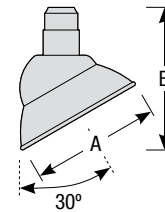

Mounting

- 1/2" or 3/4" IP for arms. Flush mount and post available only in 1/2"

Finishes

- Shade and mounting finish options
- Available in 21 standard and 2 specialty finishes with optional coastal coating to protect finish in coastal environments (add "-C" to the finish)
- Inner shade is painted gloss white
- Consult factory for custom finish options

Optional Accessories

- Glass, Cast Guard, Wire Cage or Wire Guard options available

Listing

UL listed to US and Canadian standards for wet location

	A	B
RE8	8"	9-3/8"
RE10	10"	11-5/8"
RE12	12"	13"

Emblem Order Matrix (Example: RE10MMB-3)