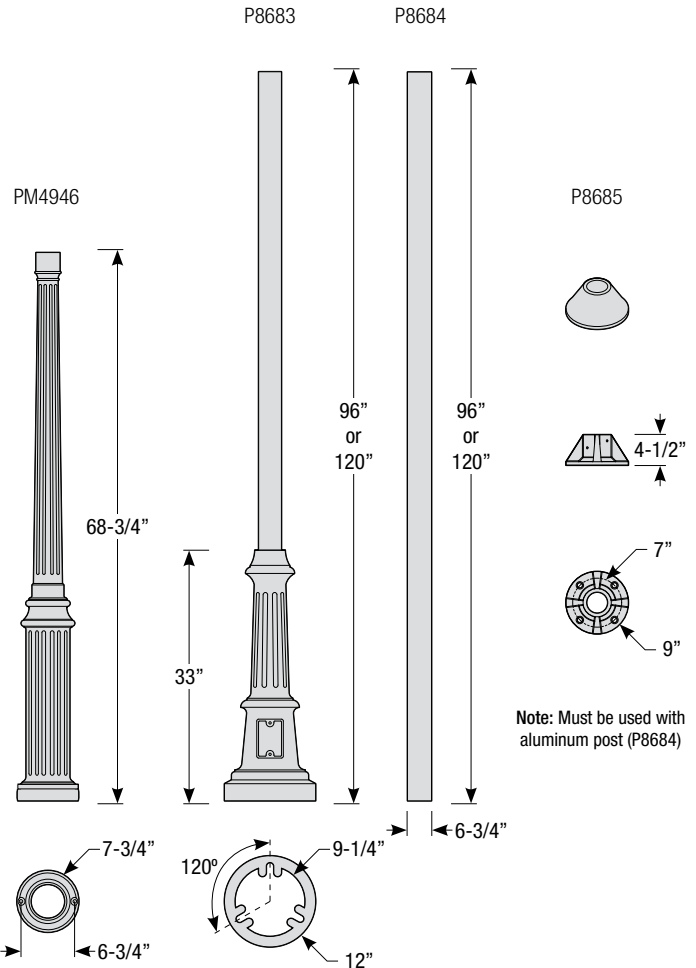

Specialty Finishes

GA (Galvanized)	SA (Satin Aluminum)

Revised 06/01/2018

Note: Must be used with aluminum post (P8684)