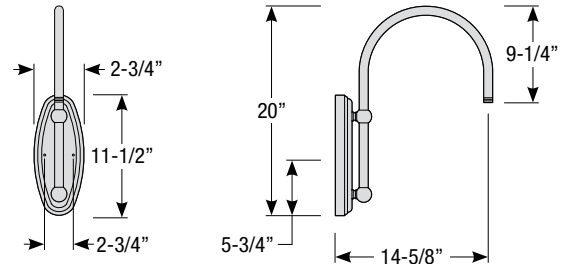

5. Post mount only

Single Post Mount

Double Post Mount

Traditional Wall Mount

Post Type Order Matrix (Example: P8683-96MB)

Post Type	Finish
PM4946 (Cast Aluminum Post)	ABL (Aegean Blue)
P8683-96 (Cast Aluminum Base w/ 96" Aluminum Post)	BB (Burnished Bronze)
P8683-120 (Cast Aluminum Base w/ 120" Aluminum Post)	BK (Gloss Black)
P8684-96 (96" Straight Aluminum Post)	BLU (Blue)
P8684-120 (120" Straight Aluminum Post)	DVG (Dove Gray)
PM8685 (Cast Aluminum Pier Mount - must be used with straight aluminum post, P8683)	FLG (Flannel Gray)
	GA (Galvanized)
	LG (Lime Green)
	MB (Matte Black)
	MBL (Midnight Blue)
	PNA (Painted Natural Aluminum)
	PNC (Painted Natural Copper)
	RD (Red)
	SA (Satin Aluminum)
	SGR (Sage Green)
	SGW (Semi Gloss White)
	SND (Sand)
	SS (Satin Silver)
	TBZ (Textured Bronze)
	TGP (Textured Graphite)
	TNG (Tangerine)
	TTL (Tahitian Teal)
	WT (Gloss White)