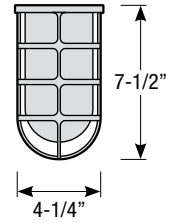

Type:

Notes:

Glass Enclosure

- Glass is available in clear (-CG), frosted (-FG) or opal (-OG)

Wire Cage with Glass Enclosure

- Wire cage can be specified in all standard and specialized finishes, and will match shade finish unless otherwise specified (Note: For galvanized shade finishes, wire cage is finished in Painted Natural Aluminum)
- Glass is available in clear (-CGWC), frosted (-FGWC) or opal (-OGWC)