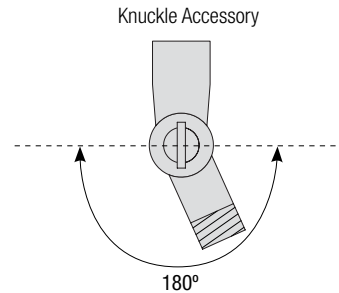

EMBLEM

Aluminum Shade
with Glass and Guard Options

Catalog #:

Project:

Date:

Type:

Notes:

Knuckle Accessory Order Matrix (Example: 2KNLMB)

Pipe	Finish	Finish	Coastal Coating Option
2 (1/2" IP) 3 (3/4" IP)	KNL (Adjustable 180° Knuckle for Arm Mounts)	ABL (Aegean Blue)	(blank) (No coating)
		BB (Burnished Bronze)	-C⁴ (Coating)
		BK (Gloss Black)	
		BLU (Blue)	
		DVG (Dove Gray)	
		FLG (Flannel Gray)	
		GA (Galvanized)	
		LG (Lime Green)	
		MB (Matte Black)	
		MBL (Midnight Blue)	
		PNA (Painted Natural Aluminum)	
		PNC (Painted Natural Copper)	
		RD (Red)	
		SA (Satin Aluminum)	
		SGR (Sage Green)	
	SGW (Semi Gloss White)		
	SND (Sand)		
	SS (Satin Silver)		
	TBZ (Textured Bronze)		
	TGP (Textured Graphite)		
	TNG (Tangerine)		
	TTL (Tahitian Teal)		
	WT (Gloss White)		

4. Satin aluminum cannot be coated

Description

Adjustable knuckle for arm mounts that allow luminaire to be rotated up to 180°.

KEY: Standard Finishes

ABL (Aegean Blue)	LG (Lime Green)	SGR (Sage Green)
BB (Burnished Bronze)	MB (Matte Black)	SGW (Semi Gloss White)
BK (Gloss Black)	MBL (Midnight Blue)	SND (Sand)
BLU (Blue)	PNA (Painted Natural Aluminum)	SS (Satin Silver)
DVG (Dove Gray)	PNC (Painted Natural Copper)	TBZ (Textured Bronze)
FLG (Flannel Gray)	RD (Red)	TGP (Textured Graphite)

Specialty Finishes

TNG (Tangerine)	GA (Galvanized)
TTL (Tahitian Teal)	SA (Satin Aluminum)
WT (Gloss White)	

Revised 06/01/2018