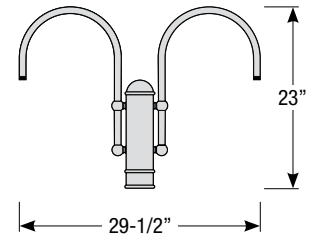

Double Post Mount