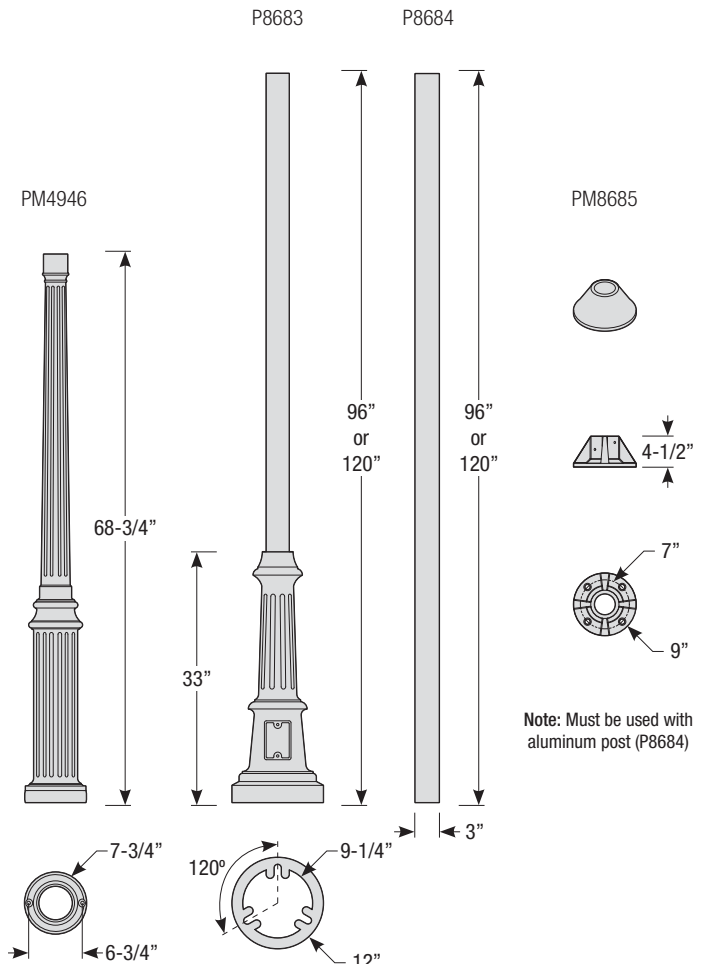

5. Post mount only

Post Type Order Matrix (Example: P8683-96MB)

Post Type	Finish
PM4946 (Cast Aluminum Post)	ABL (Aegean Blue)
P8683-96 (Cast Aluminum Base w/ 96" Aluminum Post)	BB (Burnished Bronze)
P8683-120 (Cast Aluminum Base w/ 120" Aluminum Post)	BK (Gloss Black)
P8684-96 (96" Straight Aluminum Post)	BLU (Blue)
P8684-120 (120" Straight Aluminum Post)	DVG (Dove Gray)
PM8685 (Cast Aluminum Pier Mount - must be used with straight aluminum post, P8684)	FLG (Flannel Gray)
	GA (Galvanized)
	LG (Lime Green)
	MB (Matte Black)
	MBL (Midnight Blue)
	PNA (Painted Natural Aluminum)
	PNC (Painted Natural Copper)
	RD (Red)
	SGR (Sage Green)
	SGW (Semi Gloss White)
	SND (Sand)
	SS (Satin Silver)
	TBZ (Textured Bronze)
	TGP (Textured Graphite)
	TNG (Tangerine)
	TTL (Tahitian Teal)
	WT (Gloss White)
	YEL (Yellow)

Standard Finishes

ABL (Aegean Blue)	RD (Red)
BB (Burnished Bronze)	SGR (Sage Green)
BK (Gloss Black)	SGW (Semi Gloss White)
BLU (Blue)	SND (Sand)
DVG (Dove Gray)	SS (Satin Silver)
FLG (Flannel Gray)	TBZ (Textured Bronze)
LG (Lime Green)	TGP (Textured Graphite)
MB (Matte Black)	TNG (Tangerine)
MBL (Midnight Blue)	TTL (Tahitian Teal)
PNA (Painted Natural Aluminum)	WT (Gloss White)
PNC (Painted Natural Copper)	YEL (Yellow)

Specialty Finishes

GA (Galvanized)

Spec-00028 Revised 08/11/2020

14508 Nelson Ave. City of Industry, CA 91744 • tel: 626.336.4511 • fax: 626.330.4266 • www.TroyRLM.com
©2020 Troy-RLM Lighting, A Division of Troy-CSL Lighting, Inc. All rights reserved. Subject to change without notice.