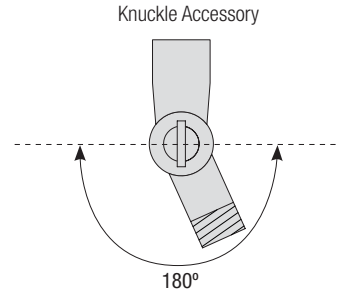

### Description

Adjustable knuckle for arm mounts that allow luminaire to be rotated up to 180°.