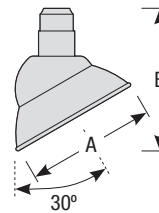

EMBLEM

Aluminum Shade
with Glass and Guard Options

Catalog #:

Project:

Type:

Date:

Notes:

Electrical

- 120V input (277V available in arm and post option only)
- Integrated power supply allows the fixture to be connected directly into line voltage
- Pre-wired and ready for install
- LED is dimmable with Incandescent/Triac dimmers

Mounting

- 1/2" or 3/4" IP for arms. Flush mount and post available only in 1/2"

Finishes

- Shade and mounting finish options
- Available in 21 standard and 2 specialty finishes with optional coastal coating to protect finish in coastal environments (add "-C" to the finish)
- Inner shade is painted gloss white
- Consult factory for custom finish options

Optional Accessories

- Glass, Cast Guard, Wire Cage or Wire Guard options available

Listing

UL listed to US and Canadian standards for wet location

	A	B
RE8	8"	9-3/8"
RE10	10"	11-5/8"
RE12	12"	13"

Emblem Order Matrix (Example: RE10LED1227MB-3)

Diameter	Lamp / LED	Finish	Coastal Coating Option	Accessories	Mounting Type
RE8 (8")	M (Medium Base, 100W max.)	ABL Aegean Blue)	(blank) (No coating)	(blank) (No accessories)	-2 (1/2" IP)
RE10 (10")	GU2413' (13W GU24 / 2700K)	BB (Burnished Bronze)	-C (Coating)	-CG (Clear Glass)	-3 (3/4" IP)
RE12 (12")	GU2418' (18W GU24 / 2700K)	BK (Gloss Black)		-FG (Frosted Glass)	-F (Flush Mount)
	GU2426' (26W GU24 / 2700K)	BLU (Blue)		-CGG (Clear Glass w/ Cast Guard)	
	GU2432'2 (32W GU24 / 2700K)	DVG (Dove Gray)		-FGG (Frosted Glass w/ Cast Guard)	
	GU2442'2 (42W GU24 / 2700K)	FLG (Flannel Gray)		-CGWC (Clear Glass w/ Wire Cage)	
	LED1227'3,4 (12W LED / 2700K / 90 CRI / 844lm)	GA (Galvanized)		-FGWC (Frosted Glass w/ Wire Cage)	
	LED1230'3,4 (12W LED / 3000K / 90 CRI / 861lm)	LG (Lime Green)		-WG (Wire Guard)	
	LED1235'3,4 (12W LED / 3500K / 90 CRI / 872lm)	MB (Matte Black)			
	LED1240'3,4 (12W LED / 4000K / 90 CRI / 889lm)	MBL (Midnight Blue)			
	LED1240'3,4 (12W LED / 4000K / 90 CRI / 889lm)	PNA (Painted Natural Aluminum)			
	LED1240'3,4 (12W LED / 4000K / 90 CRI / 889lm)	PNC (Painted Natural Copper)			
	LED1827'3,4 (18W LED / 2700K / 90 CRI / 1265lm)	RD (Red)			
	LED1830'3,4 (18W LED / 3000K / 90 CRI / 1288lm)	SGR (Sage Green)			
	LED1835'3,4 (18W LED / 3500K / 90 CRI / 1311lm)	SGW (Semi Gloss White)			
	LED1840'3,4 (18W LED / 4000K / 90 CRI / 1334lm)	SND (Sand)			
		SS (Satin Silver)			
		TBZ (Textured Bronze)			
		TGP (Textured Graphite)			
		TNG (Tangerine)			
		TTL (Tahitian Teal)			
		WT (Gloss White)			
		YEL (Yellow)			

1. Lamps must be specified, and are not included in shade cost
2. Not for use in glass/cast guard/wire cage
3. Glass enclosure must be specified
4. Lumen are raw LED value

KEY: Standard Finishes

ABL (Aegean Blue)	LG (Lime Green)	SGR (Sage Green)
BB (Burnished Bronze)	MB (Matte Black)	SGW (Semi Gloss White)
BK (Gloss Black)	MBL (Midnight Blue)	SND (Sand)
BLU (Blue)	PNA (Painted Natural Aluminum)	SS (Satin Silver)
DVG (Dove Gray)	PNC (Painted Natural Copper)	TBZ (Textured Bronze)
FLG (Flannel Gray)	RD (Red)	TGP (Textured Graphite)

Specialty Finishes

TNG (Tangerine)	GA (Galvanized)
TTL (Tahitian Teal)	
WT (Gloss White)	
YEL (Yellow)	

Spec-00028 Revised 08/11/2020

14508 Nelson Ave. City of Industry, CA 91744 • tel: 626.336.4511 • fax: 626.330.4266 • www.TroyRLM.com
©2020 Troy-RLM Lighting, A Division of Troy-CSL Lighting, Inc. All rights reserved. Subject to change without notice.