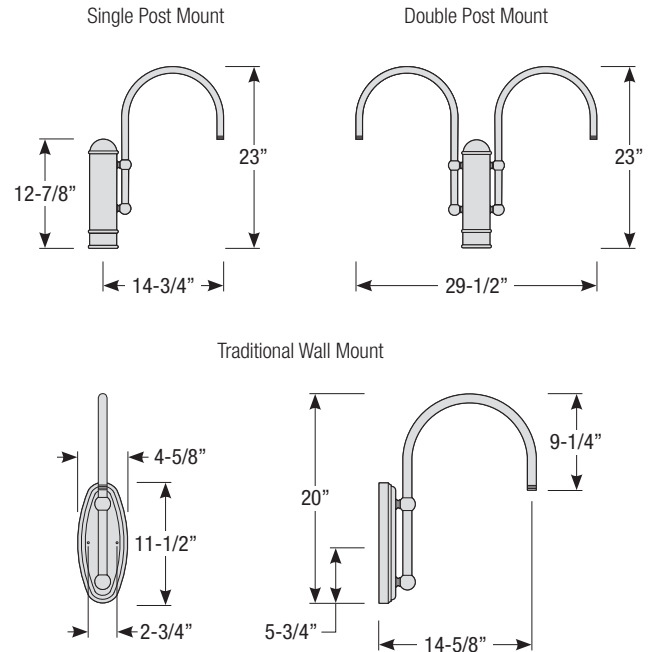

5. Post mount only

Post Type Order Matrix (Example: P8683-96MB)

Post Type	Finish
PM4946 (Cast Aluminum Post)	ABL (Aegean Blue)
P8683-96 (Cast Aluminum Base w/ 96" Aluminum Post)	BB (Burnished Bronze)
P8683-120 (Cast Aluminum Base w/ 120" Aluminum Post)	BK (Gloss Black)
P8684-96 (96" Straight Aluminum Post)	BLU (Blue)
P8684-120 (120" Straight Aluminum Post)	DVG (Dove Gray)
PM8685 (Cast Aluminum Pier Mount - must be used with straight aluminum post, P8684)	FLG (Flannel Gray)
	GA (Galvanized)
	LG (Lime Green)
	MB (Matte Black)
	MBL (Midnight Blue)
	PNA (Painted Natural Aluminum)
	PNC (Painted Natural Copper)
	RD (Red)
	SGR (Sage Green)
	SGW (Semi Gloss White)
	SND (Sand)
	SS (Satin Silver)
	TBZ (Textured Bronze)
	TGP (Textured Graphite)
	TNG (Tangerine)
	TTL (Tahitian Teal)
	WT (Gloss White)
	YEL (Yellow)

Standard Finishes

ABL (Aegean Blue)	RD (Red)
BB (Burnished Bronze)	SGR (Sage Green)
BK (Gloss Black)	SGW (Semi Gloss White)
BLU (Blue)	SND (Sand)
DVG (Dove Gray)	SS (Satin Silver)
FLG (Flannel Gray)	TBZ (Textured Bronze)
LG (Lime Green)	TGP (Textured Graphite)
MB (Matte Black)	TNG (Tangerine)
MBL (Midnight Blue)	TTL (Tahitian Teal)
PNA (Painted Natural Aluminum)	WT (Gloss White)
PNC (Painted Natural Copper)	YEL (Yellow)

Specialty Finishes

GA (Galvanized)

Spec-00028 Revised 08/11/2020

14508 Nelson Ave. City of Industry, CA 91744 • tel: 626.336.4511 • fax: 626.330.4266 • www.TroyRLM.com
©2020 Troy-RLM Lighting, A Division of Troy-CSL Lighting, Inc. All rights reserved. Subject to change without notice.