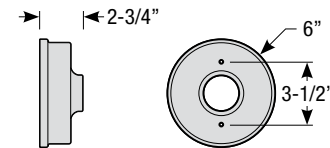

DOME

Aluminum Shade with Solite Lens,
Two-Toned Shade and Lens Ring Option

Catalog #:

Project:

Date:

Type:

Notes:

Stem Mount Order Matrix (Example: 2HS36TTL)

Pipe	Stem Length	Finish	Coastal Coating Option
2 (1/2" IP)	HS12 (12")	ABL (Aegean Blue)	(blank) (No coating)
	HS18 (18")	BB (Burnished Bronze)	-C² (Coating)
	HS24 (24")	BK (Gloss Black)	
	HS36 (36")	BLU (Blue)	
	HS48 (48")	DVG (Dove Gray)	
	HS_ (Custom length from 2" up to 60")	FLG (Flannel Gray)	
		GA (Galvanized)	
		LG (Lime Green)	
		MB (Matte Black)	
		MBL (Midnight Blue)	
		PNA (Painted Natural Aluminum)	
		PNC (Painted Natural Copper)	
		RD (Red)	
		SA (Satin Aluminum)	
		SGR (Sage Green)	
		SGW (Semi Gloss White)	
	SND (Sand)		
	SS (Satin Silver)		
	TBZ (Textured Bronze)		
	TGP (Textured Graphite)		
	TNG (Tangerine)		
	TTL (Tahitian Teal)		
	WT (Gloss White)		

2. Satin aluminum cannot be coated

Stem mounts can be used for sloped ceiling up to 30°

Note: All stems include 2-3/8" canopy and ball swivels

KEY: Standard Finishes

ABL (Aegean Blue)	LG (Lime Green)	SGR (Sage Green)
BB (Burnished Bronze)	MB (Matte Black)	SGW (Semi Gloss White)
BK (Gloss Black)	MBL (Midnight Blue)	SND (Sand)
BLU (Blue)	PNA (Painted Natural Aluminum)	SS (Satin Silver)
DVG (Dove Gray)	PNC (Painted Natural Copper)	TBZ (Textured Bronze)
FLG (Flannel Gray)	RD (Red)	TGP (Textured Graphite)

Specialty Finishes

TNG (Tangerine)	GA (Galvanized)
TTL (Tahitian Teal)	SA (Satin Aluminum)
WT (Gloss White)	

Ceiling Flush Mount Canopy

Note: Ceiling flush mount canopy includes 2" stem

Pendant Canopy

Revised 06/01/2018