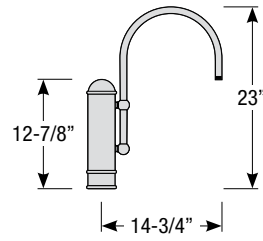

DOME

Aluminum Shade with Solite Lens,
Two-Toned Shade and Lens Ring Option

Catalog #:

Project:

Date:

Type:

Notes:

Post / Wall Mount Order Matrix (Example: 2P1TTL)

Pipe	Mount Type	Finish	Input Voltage
2 (1/2" IP)	P1 (Single Post Mount) P2 (Double Post Mount) W1 (Traditional Wall Mount)	ABL (Aegean Blue)	(blank) (120V)
		BB (Burnished Bronze)	-27³ (277V)
		BK (Gloss Black)	
	BLU (Blue)		
	DVG (Dove Gray)		
	FLG (Flannel Gray)		
	GA (Galvanized)		
	LG (Lime Green)		
	MB (Matte Black)		
	MBL (Midnight Blue)		
	PNA (Painted Natural Aluminum)		
	PNC (Painted Natural Copper)		
	RD (Red)		
	SA (Satin Aluminum)		
	SGR (Sage Green)		
	SGW (Semi Gloss White)		
	SND (Sand)		
SS (Satin Silver)			
TBZ (Textured Bronze)			
TGP (Textured Graphite)			
TNG (Tangerine)			
TTL (Tahitian Teal)			
WT (Gloss White)			

3. Post mount only

Single Post Mount