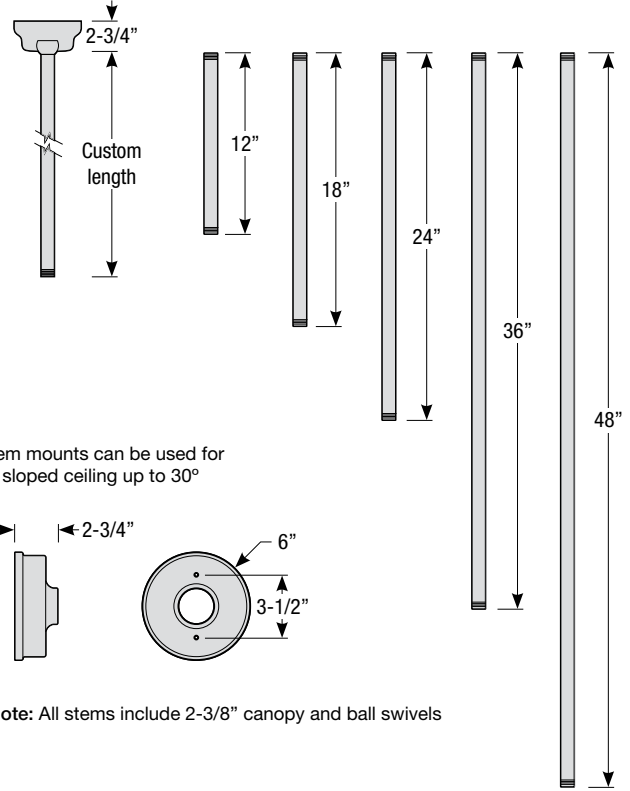

DOME

Aluminum Shade with Solite Lens,
Two-Toned Shade and Lens Ring Option

Catalog #:

Project:

Date:

Type:

Notes:

Stem Mount Order Matrix (Example: 2HS36TTL)

Pipe	Stem Length	Finish	Coastal Coating Option
2 (1/2" IP)	HS12 (12")	ABL (Aegean Blue)	(blank) (No coating)
	HS18 (18")	BB (Burnished Bronze)	-C³ (Coating)
	HS24 (24")	BK (Gloss Black)	
	HS36 (36")	BLU (Blue)	
	HS48 (48")	DVG (Dove Gray)	
	HS_ (Custom length from 2" up to 60")	FLG (Flannel Gray)	
		GA (Galvanized)	
		LG (Lime Green)	
		MB (Matte Black)	
		MBL (Midnight Blue)	
		PNA (Painted Natural Aluminum)	
		PNC (Painted Natural Copper)	
		RD (Red)	
		SA (Satin Aluminum)	
		SGR (Sage Green)	
		SGW (Semi Gloss White)	
	SND (Sand)		
	SS (Satin Silver)		
	TBZ (Textured Bronze)		
	TGP (Textured Graphite)		
	TNG (Tangerine)		
	TTL (Tahitian Teal)		
	WT (Gloss White)		

3. Satin aluminum cannot be coated

Stem mounts can be used for sloped ceiling up to 30°

Note: All stems include 2-3/8" canopy and ball swivels

KEY: Standard Finishes

ABL (Aegean Blue)	LG (Lime Green)	SGR (Sage Green)
BB (Burnished Bronze)	MB (Matte Black)	SGW (Semi Gloss White)
BK (Gloss Black)	MBL (Midnight Blue)	SND (Sand)
BLU (Blue)	PNA (Painted Natural Aluminum)	SS (Satin Silver)
DVG (Dove Gray)	PNC (Painted Natural Copper)	TBZ (Textured Bronze)
FLG (Flannel Gray)	RD (Red)	TGP (Textured Graphite)

Specialty Finishes

TNG (Tangerine)	GA (Galvanized)
TTL (Tahitian Teal)	SA (Satin Aluminum)
WT (Gloss White)