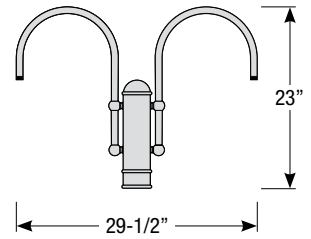

Double Post Mount