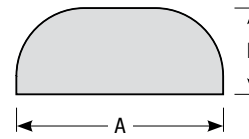

DOME

Aluminum Shade with Solite Lens, Two-Toned Shade and Lens Ring Option

Catalog #:

Project:

Date:

Type:

Notes:

Electrical

- 120V input (277V available in arm and post option only)
- Integrated power supply allows the fixture to be connected directly into line voltage
- Pre-wired and ready for install
- LED is dimmable with Incandescent/Triac dimmers

Mounting

- 1/2" or 3/4" IP for arms. Flush mount, stems and post available only in 1/2"
- 9' Pendant cord available in black or white cord (includes 5" canopy with the same finish as the shade)

Finishes

- Two-toned shade and lens ring finish options
- Available in 21 standard and 2 specialty finishes with optional coastal coating to protect finish in coastal environments (add "-C" to the finish)
- Consult factory for custom finish options

Listing

UL listed to US and Canadian standards for wet locations

	A	B
DM12	12"	5"
DM14	14"	5-7/8"
DM16	16"	6-5/8"
DM24	24"	10"
DM28	28"	12"
DM36	36"	15"

Dome Order Matrix (Example: DM16LED1227SNDWT-B)

Diameter	Lamp / LED	Shade Finish	Lens Ring Finish	Coastal Coating Option	Mounting Type
DM12 (12")	M (Medium Base, 100W max.)	ABL (Aegean Blue)	ABL (Aegean Blue)	(blank) (No coating)	-2 (1/2" IP)
DM14 (14")	GU2413¹ (13W GU24 / 2700K)	BB (Burnished Bronze)	BB (Burnished Bronze)	-C³ (Coating)	-3 (3/4" IP)
DM16 (16")	GU2418¹ (18W GU24 / 2700K)	BK (Gloss Black)	BK (Gloss Black)		-B (Black Cord Pendant)
DM24 (24")	GU2426¹ (26W GU24 / 2700K)	BLU (Blue)	BLU (Blue)		-W (White Cord Pendant)
DM28 (28")	GU2432¹ (32W GU24 / 2700K)	DVG (Dove Gray)	DVG (Dove Gray)		-F (Flush Mount)
DM36 (36")	GU2442¹ (42W GU24 / 2700K)	FLG (Flannel Gray)	FLG (Flannel Gray)		
	LED1227^{1,2} (12W LED / 2700K / 90 CRI / 844lm)	GA (Galvanized)	GA (Galvanized)		
	LED1230^{1,2} (12W LED / 3000K / 90 CRI / 861lm)	LG (Lime Green)	LG (Lime Green)		
	LED1235^{1,2} (12W LED / 3500K / 90 CRI / 872lm)	MB (Matte Black)	MB (Matte Black)		
	LED1240^{1,2} (12W LED / 4000K / 90 CRI / 889lm)	MBL (Midnight Blue)	MBL (Midnight Blue)		
	LED1827^{1,2} (18W LED / 2700K / 90 CRI / 1265lm)	PNA (Painted Natural Aluminum)	PNA (Painted Natural Aluminum)		
	LED1830^{1,2} (18W LED / 3000K / 90 CRI / 1288lm)	PNC (Painted Natural Copper)	PNC (Painted Natural Copper)		
	LED1835^{1,2} (18W LED / 3500K / 90 CRI / 1311lm)	RD (Red)	RD (Red)		
	LED1840^{1,2} (18W LED / 4000K / 90 CRI / 1334lm)	SA (Satin Aluminum)	SA (Satin Aluminum)		
		SGR (Sage Green)	SGR (Sage Green)		
		SGW (Semi Gloss White)	SGW (Semi Gloss White)		
		SND (Sand)	SND (Sand)		
		SS (Satin Silver)	SS (Satin Silver)		
		TBZ (Textured Bronze)	TBZ (Textured Bronze)		
		TGP (Textured Graphite)	TGP (Textured Graphite)		
		TNG (Tangerine)	TNG (Tangerine)		
		TTL (Tahitian Teal)	TTL (Tahitian Teal)		
		WT (Gloss White)	WT (Gloss White)		

1. Lamps must be specified, and are not included in shade cost
2. Lumen are raw LED value

3. Satin aluminum cannot be coated

KEY: Standard Finishes

ABL (Aegean Blue)	LG (Lime Green)	SGR (Sage Green)
BB (Burnished Bronze)	MB (Matte Black)	SGW (Semi Gloss White)
BK (Gloss Black)	MBL (Midnight Blue)	SND (Sand)
BLU (Blue)	PNA (Painted Natural Aluminum)	SS (Satin Silver)
DVG (Dove Gray)	PNC (Painted Natural Copper)	TBZ (Textured Bronze)
FLG (Flannel Gray)	RD (Red)	TGP (Textured Graphite)

Specialty Finishes

TNG (Tangerine)	GA (Galvanized)
TTL (Tahitian Teal)	SA (Satin Aluminum)
WT (Gloss White)	

Spec-00027 Revised 09/26/19