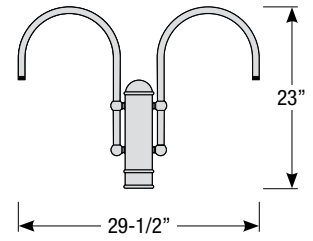

Double Post Mount