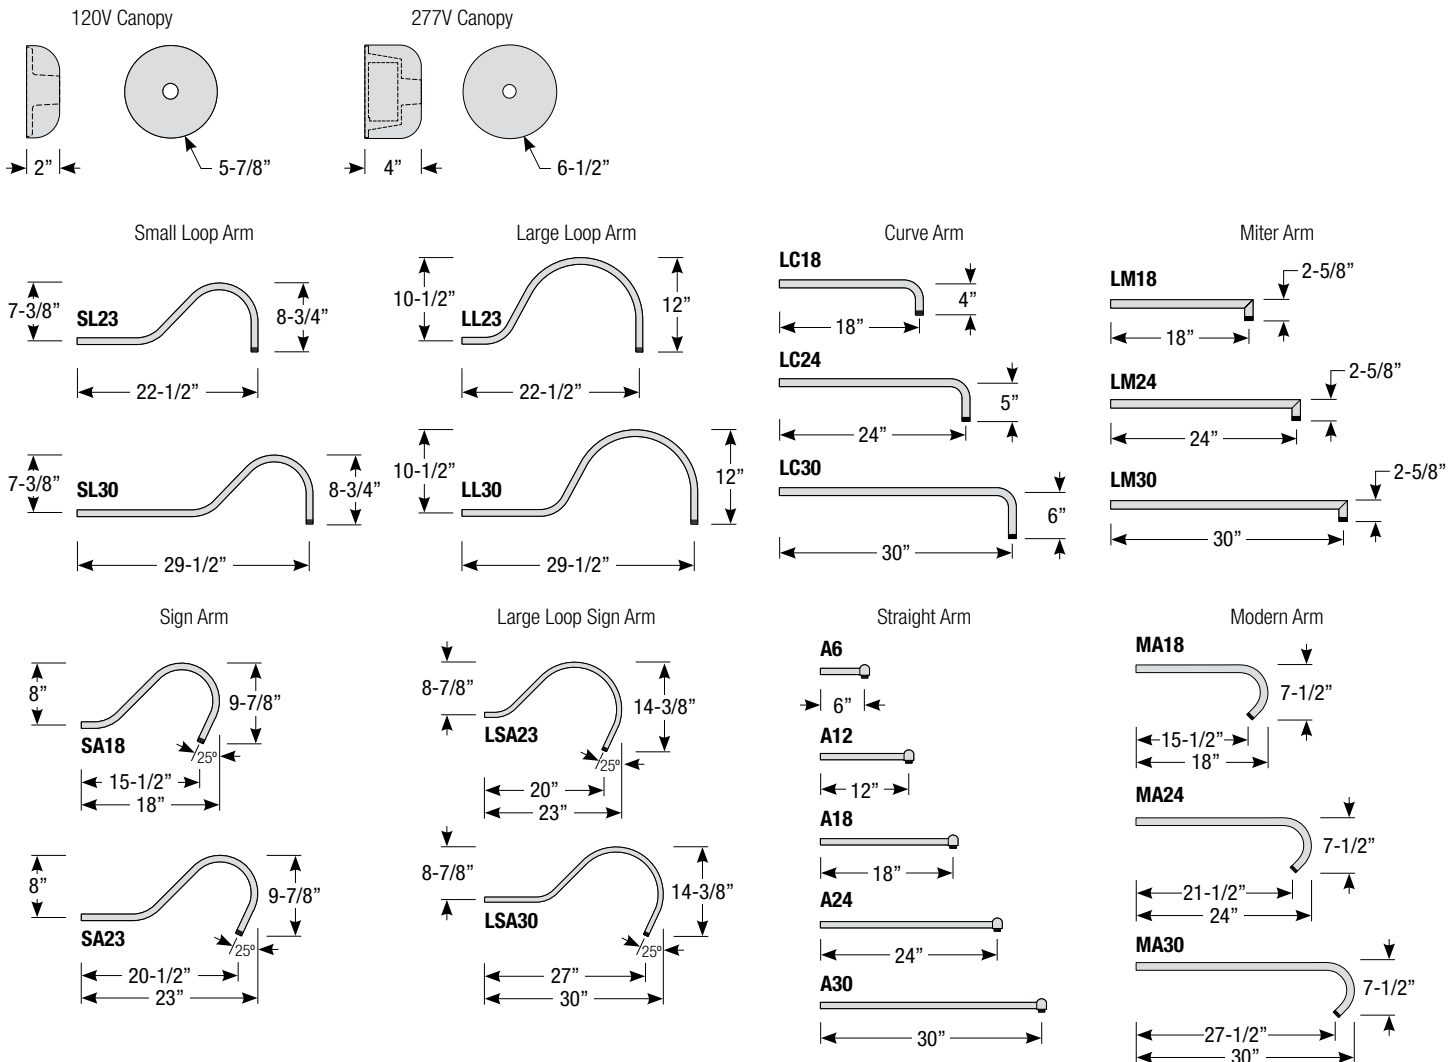

Standard Finishes

	ABL (Aegean Blue)		PNC (Painted Natural Copper)
	BB (Burnished Bronze)		RD (Red)
	BK (Gloss Black)		SGR (Sage Green)
	BLU (Blue)		SGW (Semi Gloss White)
	DVG (Dove Gray)		SND (Sand)
	FLG (Flannel Gray)		SS (Satin Silver)
	LG (Lime Green)		TBZ (Textured Bronze)
	MB (Matte Black)		TGP (Textured Graphite)
	MBL (Midnight Blue)		TNG (Tangerine)
	PNA (Painted Natural Aluminum)		TTL (Tahitian Teal)
			WT (Gloss White)

Specialty Finishes

	GA (Galvanized)		SA (Satin Aluminum)

Note: All arm mounts include canopy

2. Satin aluminum cannot be coated

Revised 06/01/2018