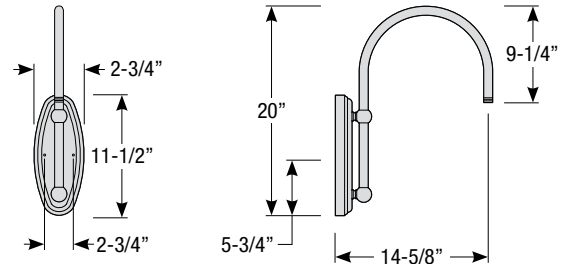

3. Post mount only

Single Post Mount

Double Post Mount

Traditional Wall Mount

Post Type Order Matrix (Example: P8683-96TTL)

Post Type	Finish
PM4946 (Cast Aluminum Post)	ABL (Aegean Blue)
P8683-96 (Cast Aluminum Base w/ 96" Aluminum Post)	BB (Burnished Bronze)
P8683-120 (Cast Aluminum Base w/ 120" Aluminum Post)	BK (Gloss Black)
P8684-96 (96" Straight Aluminum Post)	BLU (Blue)
P8684-120 (120" Straight Aluminum Post)	DVG (Dove Gray)
PM8685 (Cast Aluminum Pier Mount - must be used with straight aluminum post, P8684)	FLG (Flannel Gray)
	GA (Galvanized)
	LG (Lime Green)
	MB (Matte Black)
	MBL (Midnight Blue)
	PNA (Painted Natural Aluminum)
	PNC (Painted Natural Copper)
	RD (Red)
	SA (Satin Aluminum)
	SGR (Sage Green)
	SGW (Semi Gloss White)
	SND (Sand)
	SS (Satin Silver)
	TBZ (Textured Bronze)
	TGP (Textured Graphite)
	TNG (Tangerine)
	TTL (Tahitian Teal)
	WT (Gloss White)