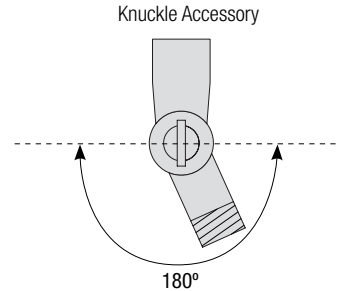

DOME

Aluminum Shade with Solite Lens,
Two-Toned Shade and Lens Ring Option

Catalog #:

Project:

Date:

Type:

Notes:

Knuckle Accessory Order Matrix (Example: 2KNLTTL)

Pipe	Finish	Finish	Coastal Coating Option
2 (1/2" IP)	KNL (Adjustable 180° Knuckle for Arm Mounts)	ABL (Aegean Blue)	(blank) (No coating)
3 (3/4" IP)		BB (Burnished Bronze)	-C³ (Coating)
		BK (Gloss Black)	
		BLU (Blue)	
		DVG (Dove Gray)	
		FLG (Flannel Gray)	
		GA (Galvanized)	
		LG (Lime Green)	
		MB (Matte Black)	
		MBL (Midnight Blue)	
		PNA (Painted Natural Aluminum)	
		PNC (Painted Natural Copper)	
		RD (Red)	
		SA (Satin Aluminum)	
		SGR (Sage Green)	
		SGW (Semi Gloss White)	
		SND (Sand)	
		SS (Satin Silver)	
		TBZ (Textured Bronze)	
		TGP (Textured Graphite)	
		TNG (Tangerine)	
		TTL (Tahitian Teal)	
		WT (Gloss White)	

3. Satin aluminum cannot be coated

Description

Adjustable knuckle for arm mounts that allow luminaire to be rotated up to 180°.

KEY: Standard Finishes

ABL (Aegean Blue)	LG (Lime Green)	SGR (Sage Green)
BB (Burnished Bronze)	MB (Matte Black)	SGW (Semi Gloss White)
BK (Gloss Black)	MBL (Midnight Blue)	SND (Sand)
BLU (Blue)	PNA (Painted Natural Aluminum)	SS (Satin Silver)
DVG (Dove Gray)	PNC (Painted Natural Copper)	TBZ (Textured Bronze)
FLG (Flannel Gray)	RD (Red)	TGP (Textured Graphite)

Specialty Finishes

TNG (Tangerine)	GA (Galvanized)
TTL (Tahitian Teal)	SA (Satin Aluminum)
WT (Gloss White)