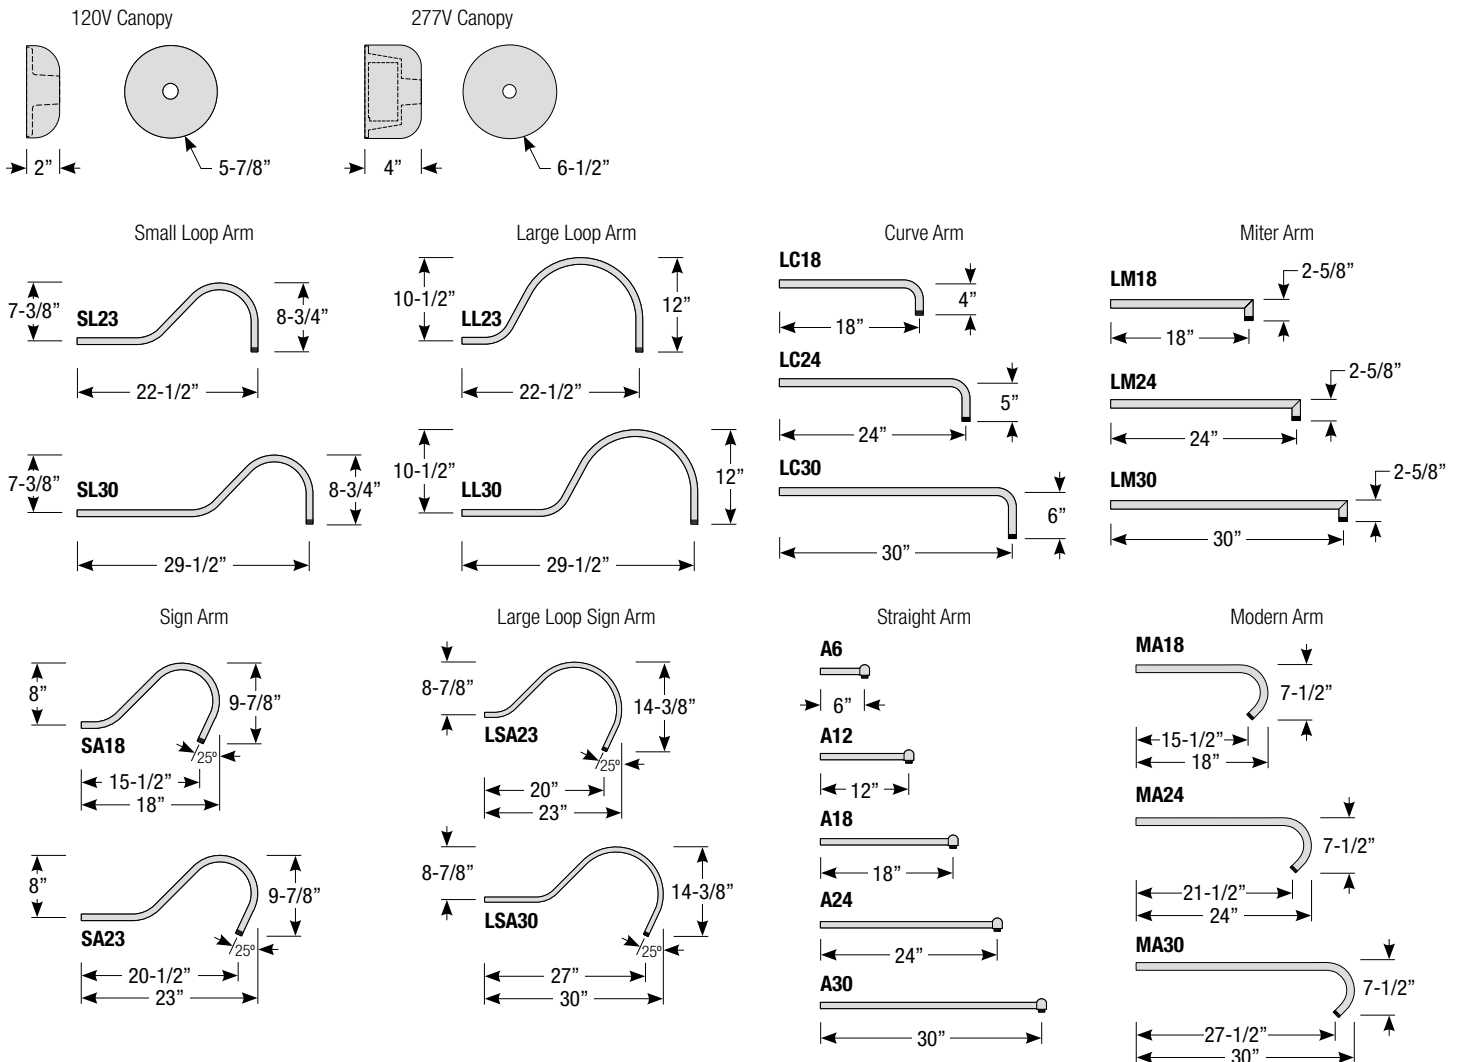

Standard Finishes

	ABL (Aegean Blue)		PNC (Painted Natural Copper)
	BB (Burnished Bronze)		RD (Red)
	BK (Gloss Black)		SGR (Sage Green)
	BLU (Blue)		SGW (Semi Gloss White)
	DVG (Dove Gray)		SND (Sand)
	FLG (Flannel Gray)		SS (Satin Silver)
	LG (Lime Green)		TBZ (Textured Bronze)
	MB (Matte Black)		TGP (Textured Graphite)
	MBL (Midnight Blue)		TNG (Tangerine)
	PNA (Painted Natural Aluminum)		TTL (Tahitian Teal)
			WT (Gloss White)

Specialty Finishes

	GA (Galvanized)		SA (Satin Aluminum)

Note: All arm mounts include canopy

3. Satin aluminum cannot be coated

Spec-00027 Revised 09/26/19