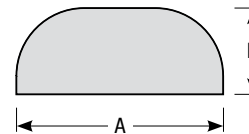

DOME

Aluminum Shade with Solite Lens, Two-Toned Shade and Lens Ring Option

Catalog #:

Project:

Type:

Date:

Notes:

Electrical

- 120V input (277V available in arm and post option only)
- Integrated power supply allows the fixture to be connected directly into line voltage
- Pre-wired and ready for install
- LED is dimmable with Incandescent/Triac dimmers

Mounting

- 1/2" or 3/4" IP for arms. Flush mount, stems and post available only in 1/2"
- 9' Pendant cord available in black or white cord (includes 5" canopy with the same finish as the shade)

Finishes

- Two-toned shade and lens ring finish options
- Available in 21 standard and 2 specialty finishes with optional coastal coating to protect finish in coastal environments (add "-C" to the finish)
- Consult factory for custom finish options

Listing

UL listed to US and Canadian standards for wet locations

	A	B
DM12	12"	5"
DM14	14"	5-7/8"
DM16	16"	6-5/8"

Dome Order Matrix (Example: DM16LED1127SNDWT-B)

Diameter	Lamp / LED	Shade Finish	Lens Ring Finish	Coastal Coating Option	Mounting Type
DM12 (12")	M (Medium Base, 100W max.)	ABL (Aegean Blue)	ABL (Aegean Blue)	(blank) (No coating)	-2 (1/2" IP)
DM14 (14")	GU2413¹ (13W GU24 / 2700K)	BB (Burnished Bronze)	BB (Burnished Bronze)	-C² (Coating)	-3 (3/4" IP)
DM16 (16")	GU2418¹ (18W GU24 / 2700K)	BK (Gloss Black)	BK (Gloss Black)		-B (Black Cord Pendant)
	GU2426¹ (26W GU24 / 2700K)	BLU (Blue)	BLU (Blue)		-W (White Cord Pendant)
	GU2432¹ (32W GU24 / 2700K)	DVG (Dove Gray)	DVG (Dove Gray)		-F (Flush Mount)
	GU2442¹ (42W GU24 / 2700K)	FLG (Flannel Gray)	FLG (Flannel Gray)		
	LED1127¹ (11W LED / 2700K / 90 CRI / 1188lm)	GA (Galvanized)	GA (Galvanized)		
	LED1130¹ (11W LED / 3000K / 90 CRI / 1265lm)	LG (Lime Green)	LG (Lime Green)		
	LED1135¹ (11W LED / 3500K / 90 CRI / 1305lm)	MB (Matte Black)	MB (Matte Black)		
	LED1140¹ (11W LED / 4000K / 90 CRI / 1364lm)	MBL (Midnight Blue)	MBL (Midnight Blue)		
	LED1527¹ (15W LED / 2700K / 90 CRI / 1620lm)	PNA (Painted Natural Aluminum)	PNA (Painted Natural Aluminum)		
	LED1530¹ (15W LED / 3000K / 90 CRI / 1725lm)	PNC (Painted Natural Copper)	PNC (Painted Natural Copper)		
	LED1535¹ (15W LED / 3500K / 90 CRI / 1780lm)	RD (Red)	RD (Red)		
	LED1540¹ (15W LED / 4000K / 90 CRI / 1860lm)	SA (Satin Aluminum)	SA (Satin Aluminum)		
		SGR (Sage Green)	SGR (Sage Green)		
		SGW (Semi Gloss White)	SGW (Semi Gloss White)		
		SND (Sand)	SND (Sand)		
		SS (Satin Silver)	SS (Satin Silver)		
		TBZ (Textured Bronze)	TBZ (Textured Bronze)		
		TGP (Textured Graphite)	TGP (Textured Graphite)		
		TNG (Tangerine)	TNG (Tangerine)		
		TTL (Tahitian Teal)	TTL (Tahitian Teal)		
		WT (Gloss White)	WT (Gloss White)		

1. Lamp/LED included

2. Satin aluminum cannot be coated

KEY: Standard Finishes

ABL (Aegean Blue)	LG (Lime Green)	SGR (Sage Green)
BB (Burnished Bronze)	MB (Matte Black)	SGW (Semi Gloss White)
BK (Gloss Black)	MBL (Midnight Blue)	SND (Sand)
BLU (Blue)	PNA (Painted Natural Aluminum)	SS (Satin Silver)
DVG (Dove Gray)	PNC (Painted Natural Copper)	TBZ (Textured Bronze)
FLG (Flannel Gray)	RD (Red)	TGP (Textured Graphite)

Specialty Finishes

TNG (Tangerine)	GA (Galvanized)
TTL (Tahitian Teal)	SA (Satin Aluminum)
WT (Gloss White)	

Revised 06/01/2018