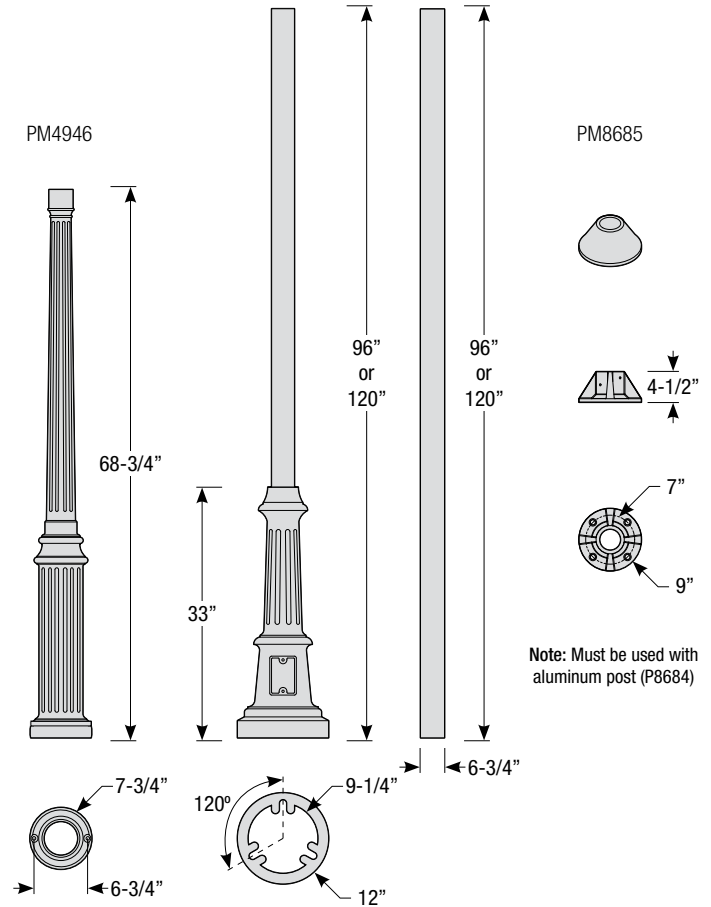

P8683

P8684

Spec-00027 Revised 09/26/19