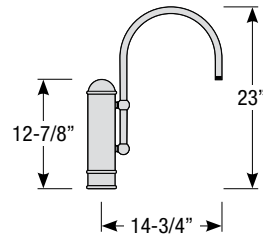

DOME

Aluminum Shade with Solite Lens,
Two-Toned Shade and Lens Ring Option

Catalog #:

Project:

Date:

Type:

Notes:

Post / Wall Mount Order Matrix (Example: 2P1TTL)

Pipe	Mount Type	Finish	Input Voltage
2 (1/2" IP)	P1 (Single Post Mount) P2 (Double Post Mount) W1 (Traditional Wall Mount)	ABL (Aegean Blue)	(blank) (120V)
		BB (Burnished Bronze)	-27° (277V)
		BK (Gloss Black)	
	BLU (Blue)		
	DVG (Dove Gray)		
	FLG (Flannel Gray)		
	GA (Galvanized)		
	LG (Lime Green)		
	MB (Matte Black)		
	MBL (Midnight Blue)		
	PNA (Painted Natural Aluminum)		
	PNC (Painted Natural Copper)		
	RD (Red)		
	SA (Satin Aluminum)		
	SGR (Sage Green)		
	SGW (Semi Gloss White)		
	SND (Sand)		
SS (Satin Silver)			
TBZ (Textured Bronze)			
TGP (Textured Graphite)			
TNG (Tangerine)			
TTL (Tahitian Teal)			
WT (Gloss White)			

3. Post mount only

Single Post Mount