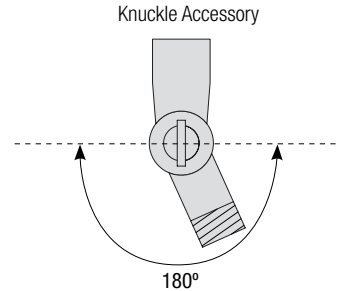

DOME

Aluminum Shade with Solite Lens,
Two-Toned Shade and Lens Ring Option

Catalog #:

Project:

Date:

Type:

Notes:

Knuckle Accessory Order Matrix (Example: 2KNLTTTL)

Pipe	Finish	Finish	Coastal Coating Option
2 (1/2" IP)	KNL (Adjustable 180° Knuckle for Arm Mounts)	ABL (Aegean Blue)	(blank) (No coating)
3 (3/4" IP)		BB (Burnished Bronze)	-C² (Coating)
		BK (Gloss Black)	
		BLU (Blue)	
		DVG (Dove Gray)	
		FLG (Flannel Gray)	
		GA (Galvanized)	
		LG (Lime Green)	
		MB (Matte Black)	
		MBL (Midnight Blue)	
		PNA (Painted Natural Aluminum)	
		PNC (Painted Natural Copper)	
		RD (Red)	
		SA (Satin Aluminum)	
		SGR (Sage Green)	
		SGW (Semi Gloss White)	
		SND (Sand)	
		SS (Satin Silver)	
		TBZ (Textured Bronze)	
		TGP (Textured Graphite)	
		TNG (Tangerine)	
		TTL (Tahitian Teal)	
		WT (Gloss White)	

2. Satin aluminum cannot be coated

Description

Adjustable knuckle for arm mounts that allow luminaire to be rotated up to 180°.

KEY: Standard Finishes

ABL (Aegean Blue)	LG (Lime Green)	SGR (Sage Green)
BB (Burnished Bronze)	MB (Matte Black)	SGW (Semi Gloss White)
BK (Gloss Black)	MBL (Midnight Blue)	SND (Sand)
BLU (Blue)	PNA (Painted Natural Aluminum)	SS (Satin Silver)
DVG (Dove Gray)	PNC (Painted Natural Copper)	TBZ (Textured Bronze)
FLG (Flannel Gray)	RD (Red)	TGP (Textured Graphite)

Specialty Finishes

TNG (Tangerine)	GA (Galvanized)
TTL (Tahitian Teal)	SA (Satin Aluminum)
WT (Gloss White)