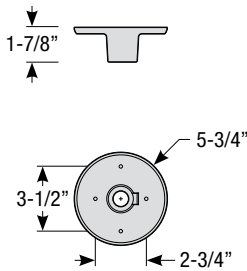

Ceiling Flush Mount Canopy

Note: Ceiling flush mount canopy includes 2" stem

Pendant Canopy