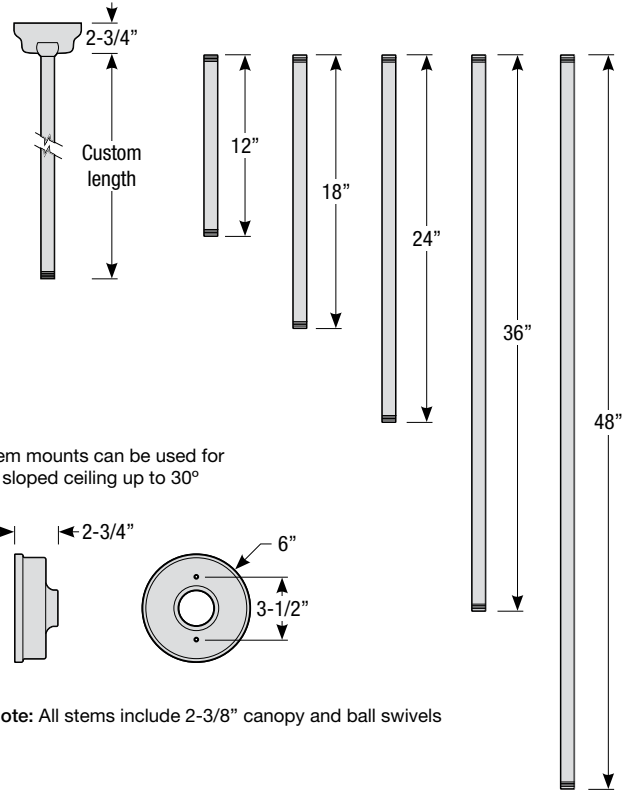

DOME

Aluminum Shade with Solite Lens,
Two-Toned Shade and Lens Ring Option

Catalog #:

Project:

Date:

Type:

Notes:

Stem Mount Order Matrix (Example: 2HS36TTL)

Pipe	Stem Length	Finish	Coastal Coating Option
2 (1/2" IP)	HS12 (12")	ABL (Aegean Blue)	(blank) (No coating)
	HS18 (18")	BB (Burnished Bronze)	-C² (Coating)
	HS24 (24")	BK (Gloss Black)	
	HS36 (36")	BLU (Blue)	
	HS48 (48")	DVG (Dove Gray)	
	HS_ (Custom length from 2" up to 60")	FLG (Flannel Gray)	
		GA (Galvanized)	
		LG (Lime Green)	
		MB (Matte Black)	
		MBL (Midnight Blue)	
		PNA (Painted Natural Aluminum)	
		PNC (Painted Natural Copper)	
		RD (Red)	
		SA (Satin Aluminum)	
		SGR (Sage Green)	
		SGW (Semi Gloss White)	
	SND (Sand)		
	SS (Satin Silver)		
	TBZ (Textured Bronze)		
	TGP (Textured Graphite)		
	TNG (Tangerine)		
	TTL (Tahitian Teal)		
	WT (Gloss White)		

2. Satin aluminum cannot be coated

Stem mounts can be used for sloped ceiling up to 30°

Note: All stems include 2-3/8" canopy and ball swivels

KEY: Standard Finishes

ABL (Aegean Blue)	LG (Lime Green)	SGR (Sage Green)
BB (Burnished Bronze)	MB (Matte Black)	SGW (Semi Gloss White)
BK (Gloss Black)	MBL (Midnight Blue)	SND (Sand)
BLU (Blue)	PNA (Painted Natural Aluminum)	SS (Satin Silver)
DVG (Dove Gray)	PNC (Painted Natural Copper)	TBZ (Textured Bronze)
FLG (Flannel Gray)	RD (Red)	TGP (Textured Graphite)

Specialty Finishes

TNG (Tangerine)	GA (Galvanized)
TTL (Tahitian Teal)	SA (Satin Aluminum)
WT (Gloss White)