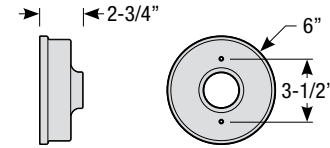

DOME

Aluminum Shade with Solite Lens,
Two-Toned Shade and Lens Ring Option

Catalog #:

Project:

Date:

Type:

Notes:

Stem Mount Order Matrix (Example: 2HS36TTL)

Pipe	Stem Length	Finish	Coastal Coating Option
2 (1/2" IP)	HS12 (12")	ABL (Aegean Blue)	(blank) (No coating)
	HS18 (18")	BB (Burnished Bronze)	-C³ (Coating)
	HS24 (24")	BK (Gloss Black)	
	HS36 (36")	BLU (Blue)	
	HS48 (48")	DVG (Dove Gray)	
	HS_ (Custom length from 2" up to 60")	FLG (Flannel Gray)	
		GA (Galvanized)	
		LG (Lime Green)	
		MB (Matte Black)	
		MBL (Midnight Blue)	
		PNA (Painted Natural Aluminum)	
		PNC (Painted Natural Copper)	
		RD (Red)	
		SA (Satin Aluminum)	
		SGR (Sage Green)	
		SGW (Semi Gloss White)	
	SND (Sand)		
	SS (Satin Silver)		
	TBZ (Textured Bronze)		
	TGP (Textured Graphite)		
	TNG (Tangerine)		
	TTL (Tahitian Teal)		
	WT (Gloss White)		

3. Satin aluminum cannot be coated

Stem mounts can be used for sloped ceiling up to 30°

Note: All stems include 2-3/8" canopy and ball swivels

KEY: Standard Finishes

ABL (Aegean Blue)	LG (Lime Green)	SGR (Sage Green)
BB (Burnished Bronze)	MB (Matte Black)	SGW (Semi Gloss White)
BK (Gloss Black)	MBL (Midnight Blue)	SND (Sand)
BLU (Blue)	PNA (Painted Natural Aluminum)	SS (Satin Silver)
DVG (Dove Gray)	PNC (Painted Natural Copper)	TBZ (Textured Bronze)
FLG (Flannel Gray)	RD (Red)	TGP (Textured Graphite)

Specialty Finishes

TNG (Tangerine)	GA (Galvanized)
TTL (Tahitian Teal)	SA (Satin Aluminum)
WT (Gloss White)	

Ceiling Flush Mount Canopy

Note: Ceiling flush mount canopy includes 2" stem

Pendant Canopy