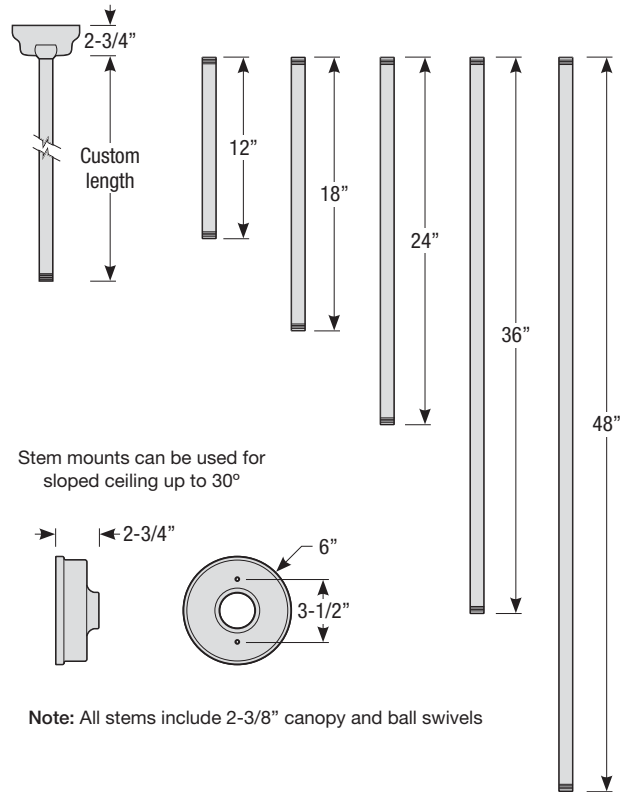

Mounting

- 1/2" or 3/4" IP for arms. Flush mount, stems and post available only in 1/2"
- 9' Pendant cord available in black or white cord (includes 5" canopy with the same finish as the shade)

Finishes

Type:

Notes:

Stem Mount Order Matrix (Example: 2HS36TTL)

Pipe	Stem Length	Finish	Coastal Coating Option
2 (1/2" IP)	HS12 (12")	ABL (Aegean Blue)	(blank) (No coating)
	HS18 (18")	BB (Burnished Bronze)	-C (Coating)
	HS24 (24")	BK (Gloss Black)	
	HS36 (36")	BLU (Blue)	
	HS48 (48")	DVG (Dove Gray)	
	HS__ (Custom length from 2" up to 60")	FLG (Flannel Gray)	
		GA (Galvanized)	
		LG (Lime Green)	
		MB (Matte Black)	
		MBL (Midnight Blue)	
		PNA (Painted Natural Aluminum)	
		PNC (Painted Natural Copper)	
		RD (Red)	
		SGR (Sage Green)	
	SGW (Semi Gloss White)		
	SND (Sand)		
	SS (Satin Silver)		
	TBZ (Textured Bronze)		
	TGP (Textured Graphite)		
	TNG (Tangerine)		
	TTL (Tahitian Teal)		
	WT (Gloss White)		
	YEL (Yellow)		