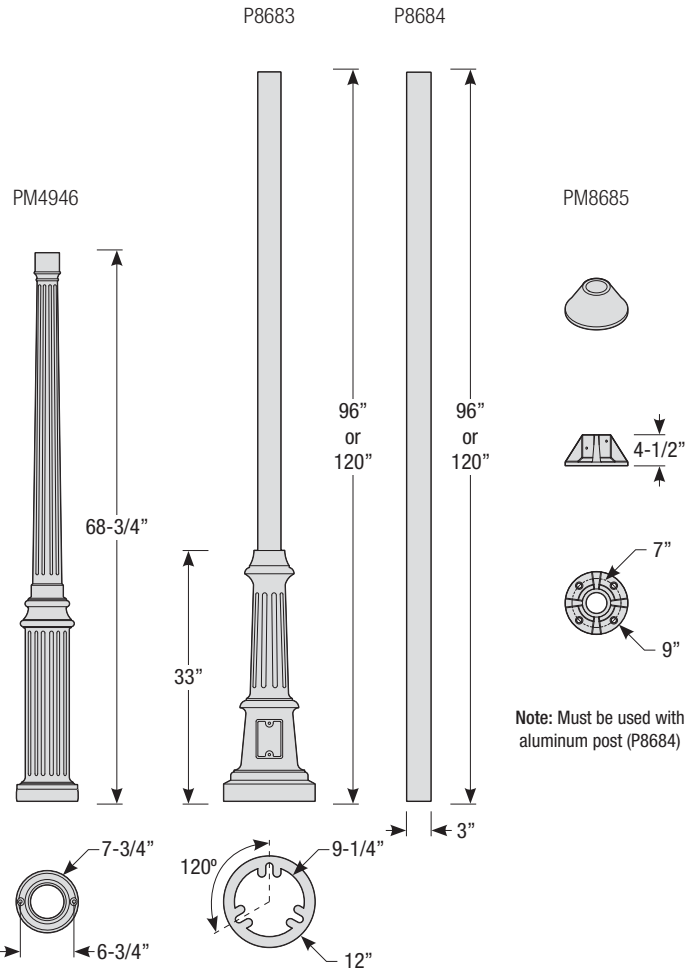

3. Post mount only

Post Type Order Matrix (Example: P8683-96TTL)

Post Type	Finish
PM4946 (Cast Aluminum Post)	ABL (Aegean Blue)
P8683-96 (Cast Aluminum Base w/ 96" Aluminum Post)	BB (Burnished Bronze)
P8683-120 (Cast Aluminum Base w/ 120" Aluminum Post)	BK (Gloss Black)
P8684-96 (96" Straight Aluminum Post)	BLU (Blue)
P8684-120 (120" Straight Aluminum Post)	DVG (Dove Gray)
PM8685 (Cast Aluminum Pier Mount - must be used with straight aluminum post, P8684)	FLG (Flannel Gray)
	GA (Galvanized)
	LG (Lime Green)
	MB (Matte Black)
	MBL (Midnight Blue)
	PNA (Painted Natural Aluminum)
	PNC (Painted Natural Copper)
	RD (Red)
	SGR (Sage Green)
	SGW (Semi Gloss White)
	SND (Sand)
	SS (Satin Silver)
	TBZ (Textured Bronze)
	TGP (Textured Graphite)
	TNG (Tangerine)
	TTL (Tahitian Teal)
	WT (Gloss White)
	YEL (Yellow)

Standard Finishes

ABL (Aegean Blue)	RD (Red)
BB (Burnished Bronze)	SGR (Sage Green)
BK (Gloss Black)	SGW (Semi Gloss White)
BLU (Blue)	SND (Sand)
DVG (Dove Gray)	SS (Satin Silver)
FLG (Flannel Gray)	TBZ (Textured Bronze)
LG (Lime Green)	TGP (Textured Graphite)
MB (Matte Black)	TNG (Tangerine)
MBL (Midnight Blue)	TTL (Tahitian Teal)
PNA (Painted Natural Aluminum)	WT (Gloss White)
PNC (Painted Natural Copper)	YEL (Yellow)

Specialty Finishes

GA (Galvanized)

Spec-00027 Revised 09/16/2020