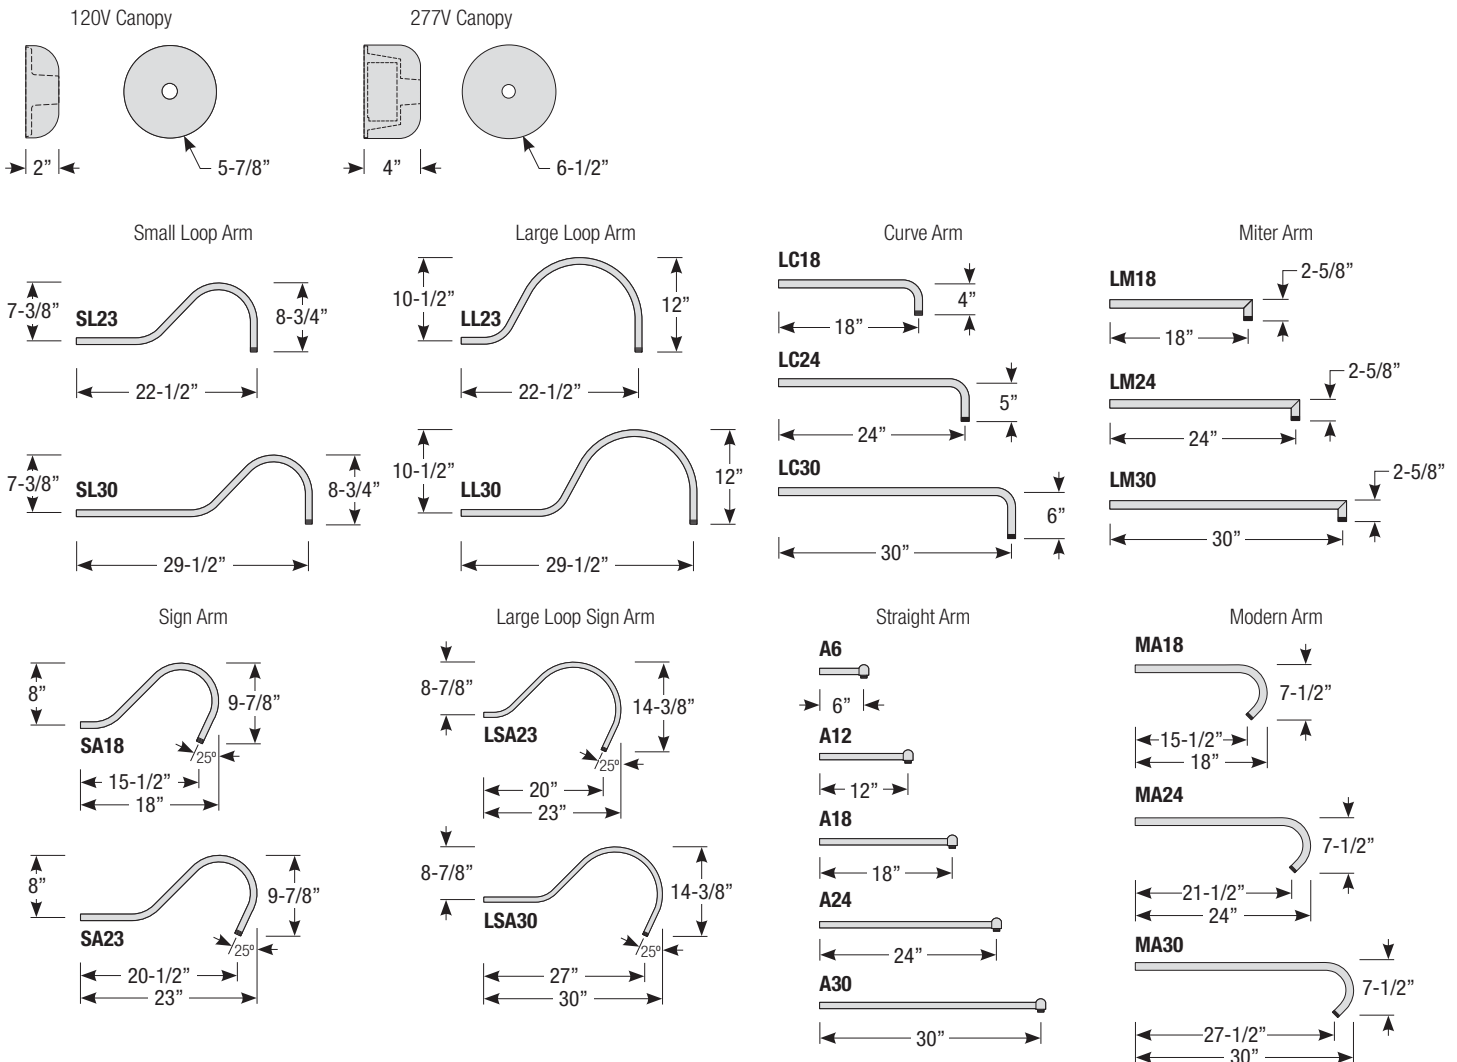

Standard Finishes

	ABL (Aegean Blue)		RD (Red)
	BB (Burnished Bronze)		SGR (Sage Green)
	BK (Gloss Black)		SGW (Semi Gloss White)
	BLU (Blue)		SND (Sand)
	DVG (Dove Gray)		SS (Satin Silver)
	FLG (Flannel Gray)		TBZ (Textured Bronze)
	LG (Lime Green)		TGP (Textured Graphite)
	MB (Matte Black)		TNG (Tangerine)
	MBL (Midnight Blue)		TTL (Tahitian Teal)
	PNA (Painted Natural Aluminum)		WT (Gloss White)
	PNC (Painted Natural Copper)		YEL (Yellow)

Specialty Finishes

	GA (Galvanized)

Note: All arm mounts include canopy

Spec-00027 Revised 09/16/2020

14508 Nelson Ave. City of Industry, CA 91744 • tel: 626.336.4511 • fax: 626.330.4266 • www.TroyRLM.com
©2020 Troy-RLM Lighting, A Division of Troy-CSL Lighting, Inc. All rights reserved. Subject to change without notice.