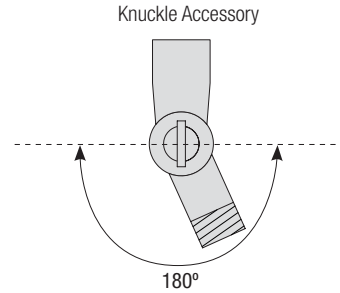

DOME

Aluminum Shade with Solite Lens,
Two-Toned Shade and Lens Ring Option

Catalog #:

Project:

Type:

Date:

Notes:

Knuckle Accessory Order Matrix (Example: 2KNLTTL)

Pipe	Finish	Finish	Coastal Coating Option
2 (1/2" IP)	KNL (Adjustable 180° Knuckle for Arm Mounts)	ABL (Aegean Blue)	(blank) (No coating)
3 (3/4" IP)		BB (Burnished Bronze) BK (Gloss Black) BLU (Blue) DVG (Dove Gray) FLG (Flannel Gray) GA (Galvanized) LG (Lime Green) MB (Matte Black) MBL (Midnight Blue) PNA (Painted Natural Aluminum) PNC (Painted Natural Copper) RD (Red) SGR (Sage Green) SGW (Semi Gloss White) SND (Sand) SS (Satin Silver) TBZ (Textured Bronze) TGP (Textured Graphite) TNG (Tangerine) TTL (Tahitian Teal) WT (Gloss White) YEL (Yellow)	-C (Coating)

Description

Adjustable knuckle for arm mounts that allow luminaire to be rotated up to 180°.

KEY: Standard Finishes

ABL (Aegean Blue)	LG (Lime Green)	SGR (Sage Green)
BB (Burnished Bronze)	MB (Matte Black)	SGW (Semi Gloss White)
BK (Gloss Black)	MBL (Midnight Blue)	SND (Sand)
BLU (Blue)	PNA (Painted Natural Aluminum)	SS (Satin Silver)
DVG (Dove Gray)	PNC (Painted Natural Copper)	TBZ (Textured Bronze)
FLG (Flannel Gray)	RD (Red)	TGP (Textured Graphite)

Specialty Finishes

TNG (Tangerine)	GA (Galvanized)
TTL (Tahitian Teal)	
WT (Gloss White)	
YEL (Yellow)