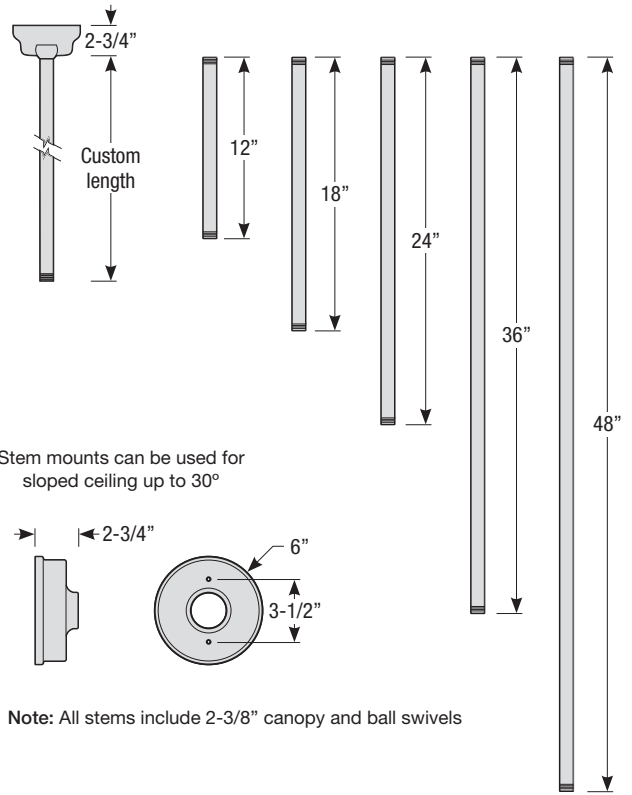

DEEP REFLECTOR

Aluminum Shade
with Glass and Guard Options

Catalog #:

Project:

Date:

Type:

Notes:

Stem Mount Order Matrix (Example: 2HS18MBL)

Pipe	Stem Length	Finish	Coastal Coating Option
2 (1/2" IP)	HS12 (12")	ABL (Aegean Blue)	(blank) (No coating)
	HS18 (18")	BB (Burnished Bronze)	-C (Coating)
	HS24 (24")	BK (Gloss Black)	
	HS36 (36")	BLU (Blue)	
	HS48 (48")	DVG (Dove Gray)	
	HS__ (Custom length from 2" up to 60")	FLG (Flannel Gray)	
		GA (Galvanized)	
		LG (Lime Green)	
		MB (Matte Black)	
		MBL (Midnight Blue)	
		PNA (Painted Natural Aluminum)	
		PNC (Painted Natural Copper)	
		RD (Red)	
	SGR (Sage Green)		
	SGW (Semi Gloss White)		
	SND (Sand)		
	SS (Satin Silver)		
	TBZ (Textured Bronze)		
	TGP (Textured Graphite)		
	TNG (Tangerine)		
	TTL (Tahitian Teal)		
	WT (Gloss White)		
	YEL (Yellow)		

Stem mounts can be used for sloped ceiling up to 30°

Note: All stems include 2-3/8" canopy and ball swivels

KEY: Standard Finishes

ABL (Aegean Blue)	LG (Lime Green)	SGR (Sage Green)
BB (Burnished Bronze)	MB (Matte Black)	SGW (Semi Gloss White)
BK (Gloss Black)	MBL (Midnight Blue)	SND (Sand)
BLU (Blue)	PNA (Painted Natural Aluminum)	SS (Satin Silver)
DVG (Dove Gray)	PNC (Painted Natural Copper)	TBZ (Textured Bronze)
FLG (Flannel Gray)	RD (Red)	TGP (Textured Graphite)

Specialty Finishes

TNG (Tangerine)	GA (Galvanized)
TTL (Tahitian Teal)	
WT (Gloss White)	
YEL (Yellow)