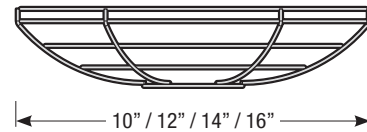

Wire Guard (-WG)

- Wire cage can be specified in all standard and specialized finishes, and will match shade finish unless otherwise specified (Note: For galvanized shade finishes, wire guard is finished in Painted Natural Aluminum)