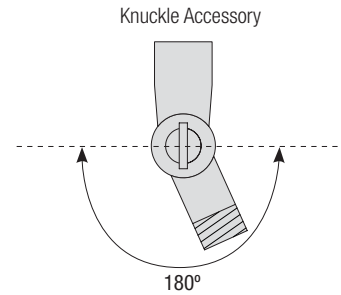

DEEP REFLECTOR

Aluminum Shade
with Glass and Guard Options

Catalog #:

Project:

Type:

Date:

Notes:

Knuckle Accessory Order Matrix (Example: 2KNLMBL)

Pipe	Finish	Finish	Coastal Coating Option
2 (1/2" IP)	KNL (Adjustable 180° Knuckle for Arm Mounts)	ABL (Aegean Blue)	(blank) (No coating)
3 (3/4" IP)		BB (Burnished Bronze) BK (Gloss Black) BLU (Blue) DVG (Dove Gray) FLG (Flannel Gray) GA (Galvanized) LG (Lime Green) MB (Matte Black) MBL (Midnight Blue) PNA (Painted Natural Aluminum) PNC (Painted Natural Copper) RD (Red) SGR (Sage Green) SGW (Semi Gloss White) SND (Sand) SS (Satin Silver) TBZ (Textured Bronze) TGP (Textured Graphite) TNG (Tangerine) TTL (Tahitian Teal) WT (Gloss White) YEL (Yellow)	-C (Coating)

Description

Adjustable knuckle for arm mounts that allow luminaire to be rotated up to 180°.

KEY: Standard Finishes

ABL (Aegean Blue)	LG (Lime Green)	SGR (Sage Green)
BB (Burnished Bronze)	MB (Matte Black)	SGW (Semi Gloss White)
BK (Gloss Black)	MBL (Midnight Blue)	SND (Sand)
BLU (Blue)	PNA (Painted Natural Aluminum)	SS (Satin Silver)
DVG (Dove Gray)	PNC (Painted Natural Copper)	TBZ (Textured Bronze)
FLG (Flannel Gray)	RD (Red)	TGP (Textured Graphite)

Specialty Finishes

TNG (Tangerine)	GA (Galvanized)
TTL (Tahitian Teal)	
WT (Gloss White)	
YEL (Yellow)