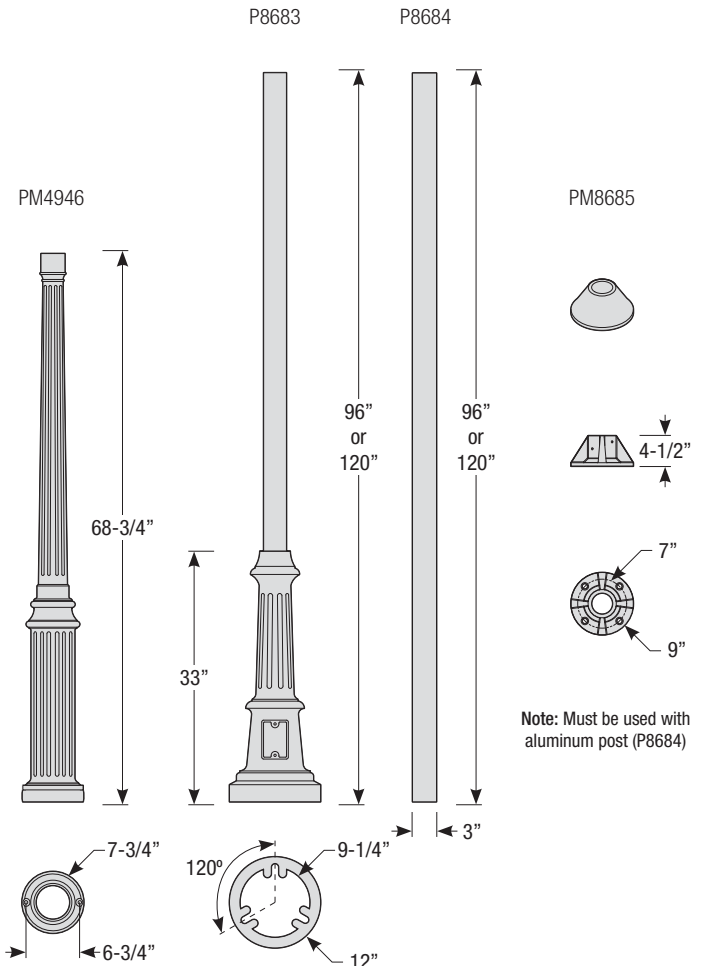

Specialty Finishes

	GA (Galvanized)

Note: Must be used with aluminum post (P8684)

Spec-00026 Revised 09/16/2020

14508 Nelson Ave. City of Industry, CA 91744 • tel: 626.336.4511 • fax: 626.330.4266 • www.TroyRLM.com
©2020 Troy-RLM Lighting, A Division of Troy-CSL Lighting, Inc. All rights reserved. Subject to change without notice.