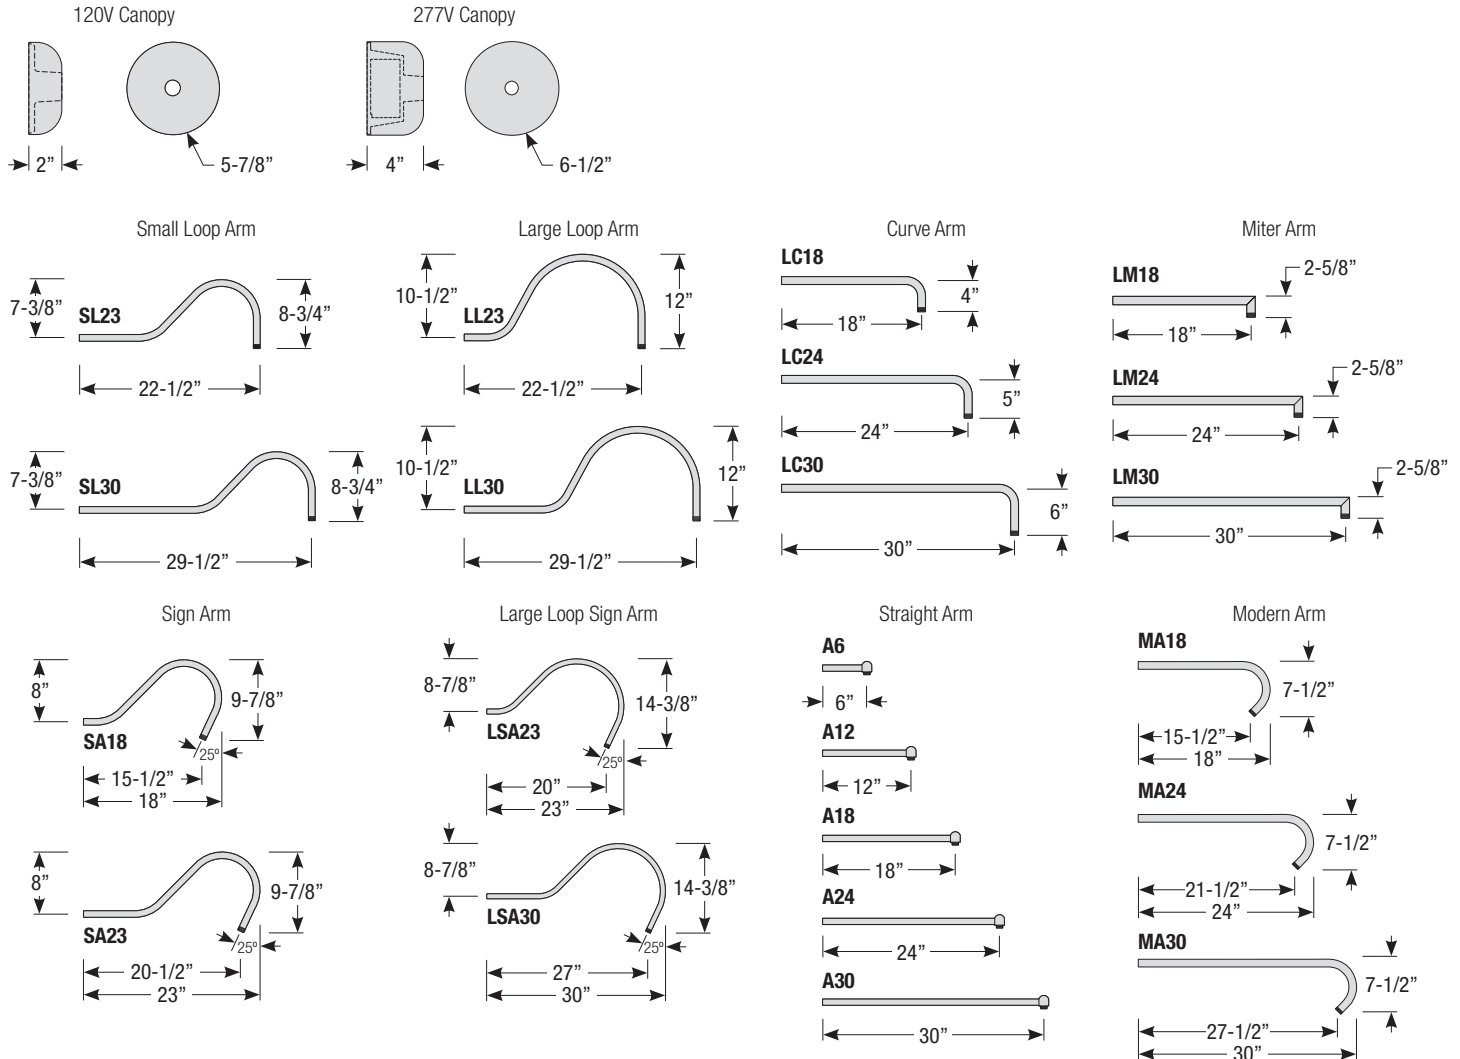

Standard Finishes

ABL (Aegean Blue)	RD (Red)
BB (Burnished Bronze)	SGR (Sage Green)
BK (Gloss Black)	SGW (Semi Gloss White)
BLU (Blue)	SND (Sand)
DVG (Dove Gray)	SS (Satin Silver)
FLG (Flannel Gray)	TBZ (Textured Bronze)
LG (Lime Green)	TGP (Textured Graphite)
MB (Matte Black)	TNG (Tangerine)
MBL (Midnight Blue)	TTL (Tahitian Teal)
PNA (Painted Natural Aluminum)	WT (Gloss White)
PNC (Painted Natural Copper)	YEL (Yellow)

Specialty Finishes

GA (Galvanized)

Note: All arm mounts include canopy

Spec-00026 Revised 09/16/2020