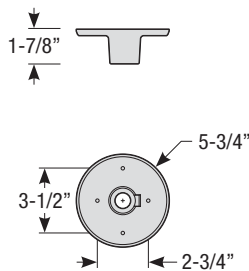

Ceiling Flush Mount Canopy

Note: Ceiling flush mount canopy includes 2" stem

Pendant Canopy