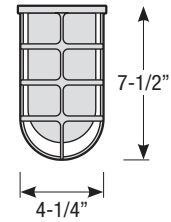

Cast Guard with Glass Enclosure

- Cast guard can be specified in all standard and specialized finishes, and will match shade finish unless otherwise specified (Note: For galvanized shade finishes, cast guard is unfinished Raw Aluminum)
- Glass is available in clear (-CGG) and frosted (-FGG)