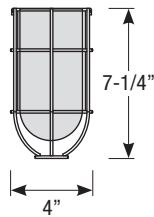

Wire Cage with Glass Enclosure

- Wire cage can be specified in all standard and specialized finishes, and will match shade finish unless otherwise specified (Note: For galvanized shade finishes, wire cage is finished in Painted Natural Aluminum)
- Glass is available in clear (-CGWC) and frosted (-FGWC)