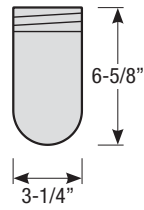

DEEP REFLECTOR

Aluminum Shade
with Glass and Guard Options

Catalog #:

Project:

Date:

Type:

Notes:

Glass Enclosure

- Glass is available in clear (-CG) and frosted (-FG)