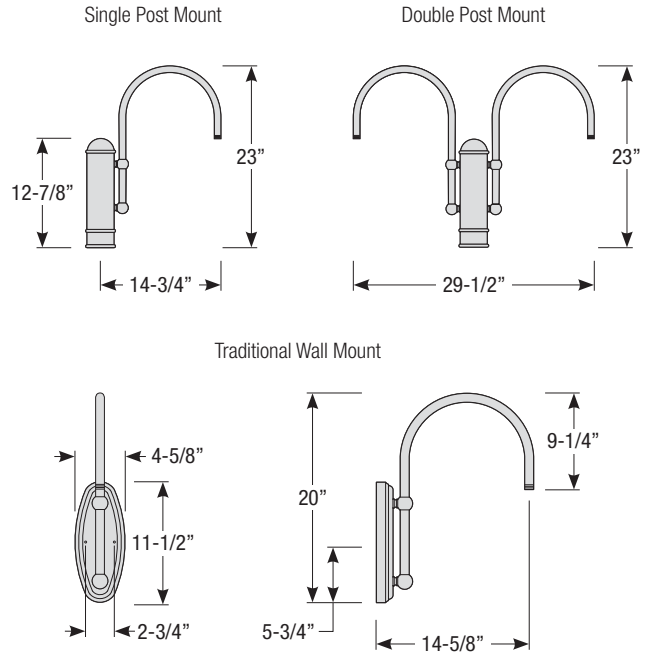

DEEP REFLECTOR

Aluminum Shade
with Glass and Guard Options

Catalog #:

Project:

Date:

Type:

Notes:

Post / Wall Mount Order Matrix (Example: 2W1MBL)

Pipe	Mount Type	Finish	Input Voltage
2 (1/2" IP)	P1 (Single Post Mount) P2 (Double Post Mount) W1 (Traditional Wall Mount)	ABL (Aegean Blue)	(blank) (120V)
		BB (Burnished Bronze)	-27* (277V)
		BK (Gloss Black)	
		BLU (Blue)	
		DVG (Dove Gray)	
		FLG (Flannel Gray)	
		GA (Galvanized)	
		LG (Lime Green)	
		MB (Matte Black)	
		MBL (Midnight Blue)	
		PNA (Painted Natural Aluminum)	
		PNC (Painted Natural Copper)	
		RD (Red)	
SGR (Sage Green)			
SGW (Semi Gloss White)			
SND (Sand)			
SS (Satin Silver)			
TBZ (Textured Bronze)			
TGP (Textured Graphite)			
TNG (Tangerine)			
TTL (Tahitian Teal)			
WT (Gloss White)			
YEL (Yellow)			

5. Wall mount only

6. Post mount only

Post Type Order Matrix (Example: P8683-96MBL)

Post Type	Finish
PM4946 (Cast Aluminum Post)	ABL (Aegean Blue)
P8683-96 (Cast Aluminum Base w/ 96" Aluminum Post)	BB (Burnished Bronze)
P8683-120 (Cast Aluminum Base w/ 120" Aluminum Post)	BK (Gloss Black)
P8684-96 (96" Straight Aluminum Post)	BLU (Blue)
P8684-120 (120" Straight Aluminum Post)	DVG (Dove Gray)
PM8685 (Cast Aluminum Pier Mount - must be used with straight aluminum post, P8684)	FLG (Flannel Gray)
	GA (Galvanized)
	LG (Lime Green)
	MB (Matte Black)
	MBL (Midnight Blue)
	PNA (Painted Natural Aluminum)
	PNC (Painted Natural Copper)
	RD (Red)
	SGR (Sage Green)
	SGW (Semi Gloss White)
	SND (Sand)
	SS (Satin Silver)
	TBZ (Textured Bronze)
	TGP (Textured Graphite)
	TNG (Tangerine)
	TTL (Tahitian Teal)
	WT (Gloss White)
	YEL (Yellow)

Standard Finishes

	ABL (Aegean Blue)		RD (Red)
	BB (Burnished Bronze)		SGR (Sage Green)
	BK (Gloss Black)		SGW (Semi Gloss White)
	BLU (Blue)		SND (Sand)
	DVG (Dove Gray)		SS (Satin Silver)
	FLG (Flannel Gray)		TBZ (Textured Bronze)
	LG (Lime Green)		TGP (Textured Graphite)
	MB (Matte Black)		TNG (Tangerine)
	MBL (Midnight Blue)		TTL (Tahitian Teal)
	PNA (Painted Natural Aluminum)		WT (Gloss White)
	PNC (Painted Natural Copper)		YEL (Yellow)