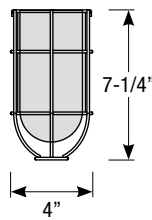

Wire Cage with Glass Enclosure

- Wire cage can be specified in all standard and specialized finishes, and will match shade finish unless otherwise specified (Note: For galvanized shade finishes, wire cage is finished in Painted Natural Aluminum)
- Glass is available in clear (-CGWC), frosted (-FGWC) or opal (-OGWC)