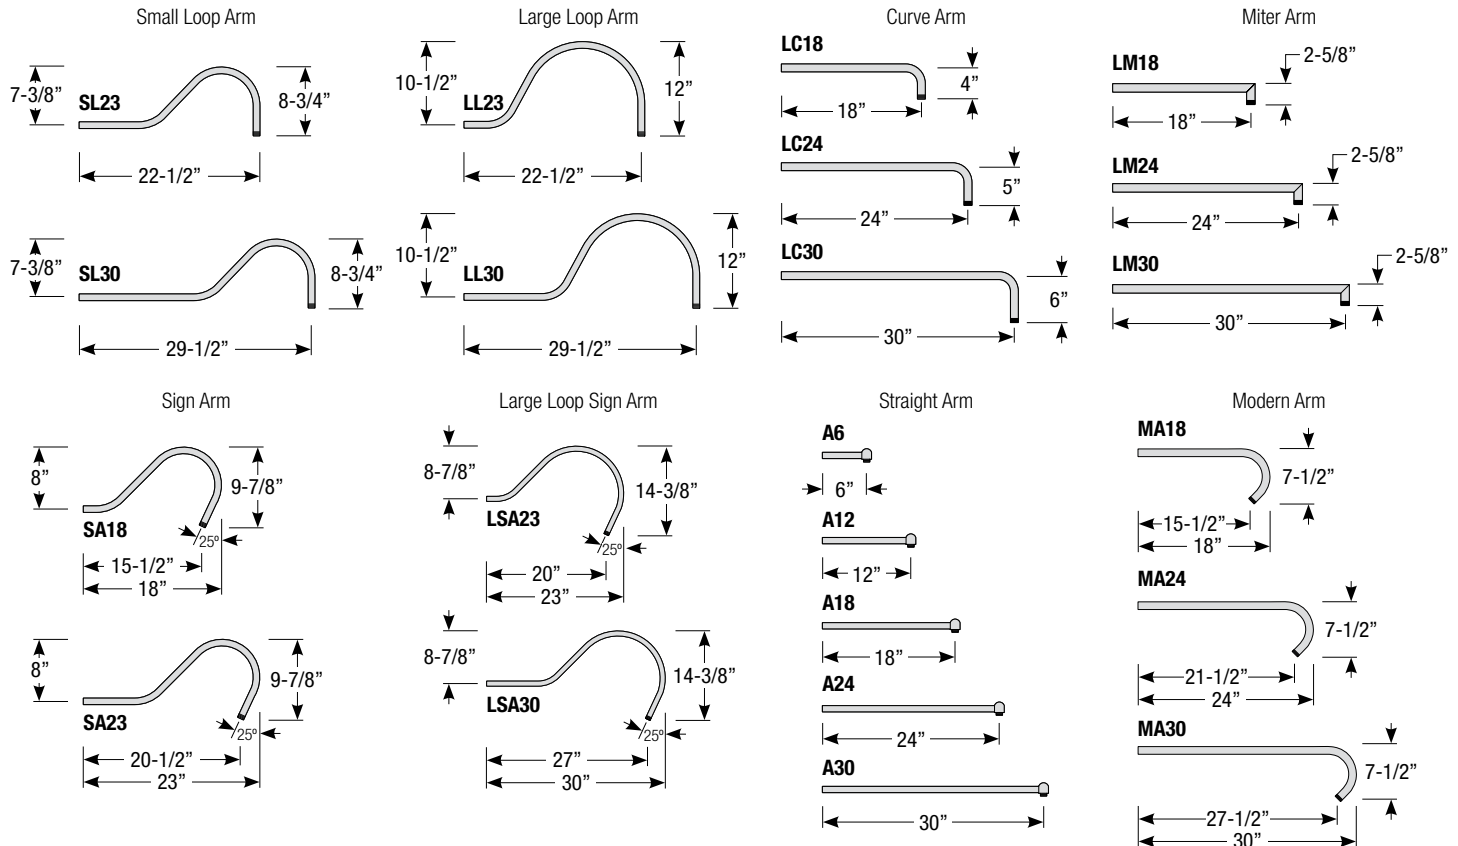

Standard Finishes

	ABL (Aegean Blue)		PNC (Painted Natural Copper)
	BB (Burnished Bronze)		RD (Red)
	BK (Gloss Black)		SGR (Sage Green)
	BLU (Blue)		SGW (Semi Gloss White)
	DVG (Dove Gray)		SND (Sand)
	FLG (Flannel Gray)		SS (Satin Silver)
	LG (Lime Green)		TBZ (Textured Bronze)
	MB (Matte Black)		TGP (Textured Graphite)
	MBL (Midnight Blue)		TNG (Tangerine)
	PNA (Painted Natural Aluminum)		TTL (Tahitian Teal)
			WT (Gloss White)

Specialty Finishes

	GA (Galvanized)		SA (Satin Aluminum)

4. Satin aluminum cannot be coated

Note: All arm mounts include canopy

Revised 06/01/2018