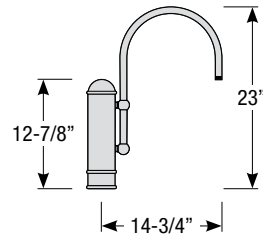

DEEP REFLECTOR

Aluminum Shade
with Glass and Guard Options

Catalog #:

Project:

Date:

Type:

Notes:

Post / Wall Mount Order Matrix (Example: 2W1MBL)

Pipe	Mount Type	Finish	Input Voltage
2 (1/2" IP)	P1 (Single Post Mount) P2 (Double Post Mount) W1 (Traditional Wall Mount)	ABL (Aegean Blue)	(blank) (120V)
		BB (Burnished Bronze)	-27* (277V)
		BK (Gloss Black)	
	BLU (Blue)		
	DVG (Dove Gray)		
	FLG (Flannel Gray)		
	GA⁵ (Galvanized)		
	LG (Lime Green)		
	MB (Matte Black)		
	MBL (Midnight Blue)		
	PNA (Painted Natural Aluminum)		
	PNC (Painted Natural Copper)		
	RD (Red)		
	SA (Satin Aluminum)		
	SGR (Sage Green)		
	SGW (Semi Gloss White)		
	SND (Sand)		
SS (Satin Silver)			
TBZ (Textured Bronze)			
TGP (Textured Graphite)			
TNG (Tangerine)			
TTL (Tahitian Teal)			
WT (Gloss White)			

5. Wall mount only

6. Post mount only

Single Post Mount