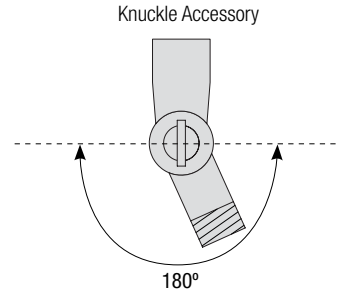

DEEP REFLECTOR

Aluminum Shade
with Glass and Guard Options

Catalog #:

Project:

Date:

Type:

Notes:

Knuckle Accessory Order Matrix (Example: 2KNLMBL)

Pipe	Finish	Finish	Coastal Coating Option
2 (1/2" IP) 3 (3/4" IP)	KNL (Adjustable 180° Knuckle for Arm Mounts)	ABL (Aegean Blue)	(blank) (No coating)
		BB (Burnished Bronze)	-C* (Coating)
		BK (Gloss Black)	
		BLU (Blue)	
		DVG (Dove Gray)	
		FLG (Flannel Gray)	
		GA (Galvanized)	
		LG (Lime Green)	
		MB (Matte Black)	
		MBL (Midnight Blue)	
		PNA (Painted Natural Aluminum)	
		PNC (Painted Natural Copper)	
		RD (Red)	
		SA (Satin Aluminum)	
		SGR (Sage Green)	
		SGW (Semi Gloss White)	
	SND (Sand)		
	SS (Satin Silver)		
	TBZ (Textured Bronze)		
	TGP (Textured Graphite)		
	TNG (Tangerine)		
	TTL (Tahitian Teal)		
	WT (Gloss White)		

Description

Adjustable knuckle for arm mounts that allow luminaire to be rotated up to 180°.

4. Satin aluminum cannot be coated

KEY: Standard Finishes

ABL (Aegean Blue)	LG (Lime Green)	SGR (Sage Green)
BB (Burnished Bronze)	MB (Matte Black)	SGW (Semi Gloss White)
BK (Gloss Black)	MBL (Midnight Blue)	SND (Sand)
BLU (Blue)	PNA (Painted Natural Aluminum)	SS (Satin Silver)
DVG (Dove Gray)	PNC (Painted Natural Copper)	TBZ (Textured Bronze)
FLG (Flannel Gray)	RD (Red)	TGP (Textured Graphite)

Specialty Finishes

TNG (Tangerine)	GA (Galvanized)
TTL (Tahitian Teal)	SA (Satin Aluminum)
WT (Gloss White)