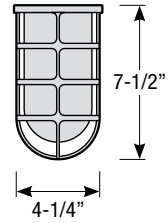

Cast Guard with Glass Enclosure

- Cast guard can be specified in all standard and specialized finishes, and will match shade finish unless otherwise specified (Note: For galvanized shade finishes, cast guard is unfinished Raw Aluminum)
- Glass is available in clear (-CGG), frosted (-FGG) or opal (-OGG)