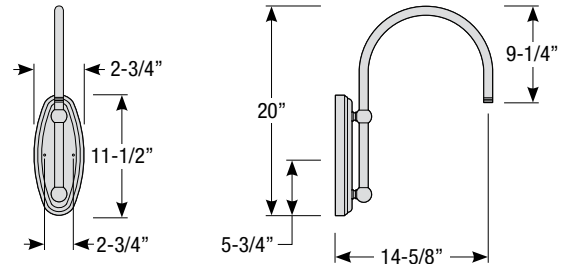

5. Wall mount only

6. Post mount only

Single Post Mount

Double Post Mount

Traditional Wall Mount

Post Type Order Matrix (Example: P8683-96MBL)

Post Type	Finish
PM4946 (Cast Aluminum Post)	ABL (Aegean Blue)
P8683-96 (Cast Aluminum Base w/ 96" Aluminum Post)	BB (Burnished Bronze)
P8683-120 (Cast Aluminum Base w/ 120" Aluminum Post)	BK (Gloss Black)
P8684-96 (96" Straight Aluminum Post)	BLU (Blue)
P8684-120 (120" Straight Aluminum Post)	DVG (Dove Gray)
PM8685 (Cast Aluminum Pier Mount - must be used with straight aluminum post, P8683)	FLG (Flannel Gray)
	GA (Galvanized)
	LG (Lime Green)
	MB (Matte Black)
	MBL (Midnight Blue)
	PNA (Painted Natural Aluminum)
	PNC (Painted Natural Copper)
	RD (Red)
	SA (Satin Aluminum)
	SGR (Sage Green)
	SGW (Semi Gloss White)
	SND (Sand)
	SS (Satin Silver)
	TBZ (Textured Bronze)
	TGP (Textured Graphite)
	TNG (Tangerine)
	TTL (Tahitian Teal)
	WT (Gloss White)