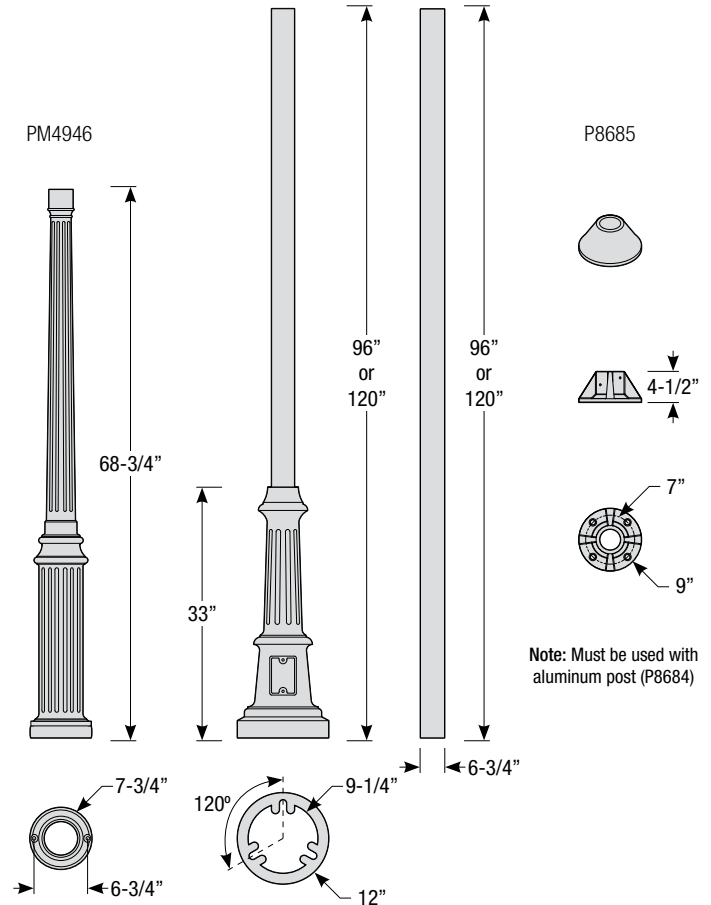

P8683

P8684

Note: Must be used with aluminum post (P8684)