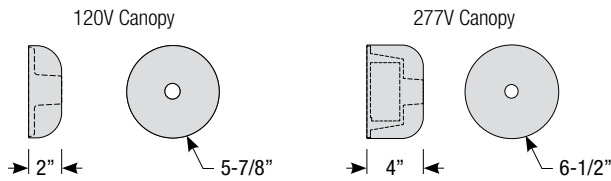

Standard Finishes

	ABL (Aegean Blue)		PNC (Painted Natural Copper)
	BB (Burnished Bronze)		RD (Red)
	BK (Gloss Black)		SGR (Sage Green)
	BLU (Blue)		SGW (Semi Gloss White)
	DVG (Dove Gray)		SND (Sand)
	FLG (Flannel Gray)		SS (Satin Silver)
	LG (Lime Green)		TBZ (Textured Bronze)
	MB (Matte Black)		TGP (Textured Graphite)
	MBL (Midnight Blue)		TNG (Tangerine)
	PNA (Painted Natural Aluminum)		TTL (Tahitian Teal)
			WT (Gloss White)

Specialty Finishes

	GA (Galvanized)		SA (Satin Aluminum)

4. Satin aluminum cannot be coated

Note: All arm mounts include canopy

Revised 06/01/2018