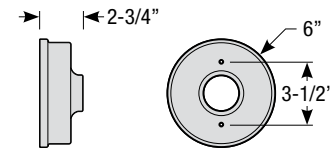

DEEP REFLECTOR

Aluminum Shade
with Glass and Guard Options

Catalog #:

Project:

Date:

Type:

Notes:

Stem Mount Order Matrix (Example: 2HS18MBL)

Pipe	Stem Length	Finish	Coastal Coating Option
2 (1/2" IP)	HS12 (12")	ABL (Aegean Blue)	(blank) (No coating)
	HS18 (18")	BB (Burnished Bronze)	-C⁴ (Coating)
	HS24 (24")	BK (Gloss Black)	
	HS36 (36")	BLU (Blue)	
	HS48 (48")	DVG (Dove Gray)	
	HS_ (Custom length from 2" up to 60")	FLG (Flannel Gray)	
		GA (Galvanized)	
		LG (Lime Green)	
		MB (Matte Black)	
		MBL (Midnight Blue)	
		PNA (Painted Natural Aluminum)	
		PNC (Painted Natural Copper)	
		RD (Red)	
		SA (Satin Aluminum)	
		SGR (Sage Green)	
		SGW (Semi Gloss White)	
	SND (Sand)		
	SS (Satin Silver)		
	TBZ (Textured Bronze)		
	TGP (Textured Graphite)		
	TNG (Tangerine)		
	TTL (Tahitian Teal)		
	WT (Gloss White)		

4. Satin aluminum cannot be coated

Stem mounts can be used for sloped ceiling up to 30°

Note: All stems include 2-3/8" canopy and ball swivels

KEY: Standard Finishes

ABL (Aegean Blue)	LG (Lime Green)	SGR (Sage Green)
BB (Burnished Bronze)	MB (Matte Black)	SGW (Semi Gloss White)
BK (Gloss Black)	MBL (Midnight Blue)	SND (Sand)
BLU (Blue)	PNA (Painted Natural Aluminum)	SS (Satin Silver)
DVG (Dove Gray)	PNC (Painted Natural Copper)	TBZ (Textured Bronze)
FLG (Flannel Gray)	RD (Red)	TGP (Textured Graphite)

Specialty Finishes

TNG (Tangerine)	GA (Galvanized)
TTL (Tahitian Teal)	SA (Satin Aluminum)
WT (Gloss White)	

Ceiling Flush Mount Canopy

Note: Ceiling flush mount canopy includes 2" stem

Pendant Canopy

Revised 06/01/2018