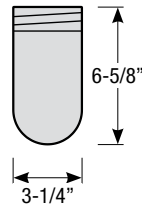

DEEP REFLECTOR

Aluminum Shade
with Glass and Guard Options

Catalog #:

Project:

Date:

Type:

Notes:

Glass Enclosure

- Glass is available in clear (-CG), frosted (-FG) or opal (-OG)