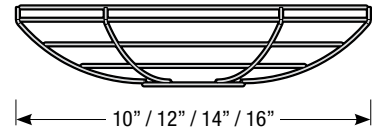

Wire Guard (-WG)

- Wire cage can be specified in all standard and specialized finishes, and will match shade finish unless otherwise specified (Note: For galvanized shade finishes, wire guard is finished in Painted Natural Aluminum)

Revised 06/01/2018