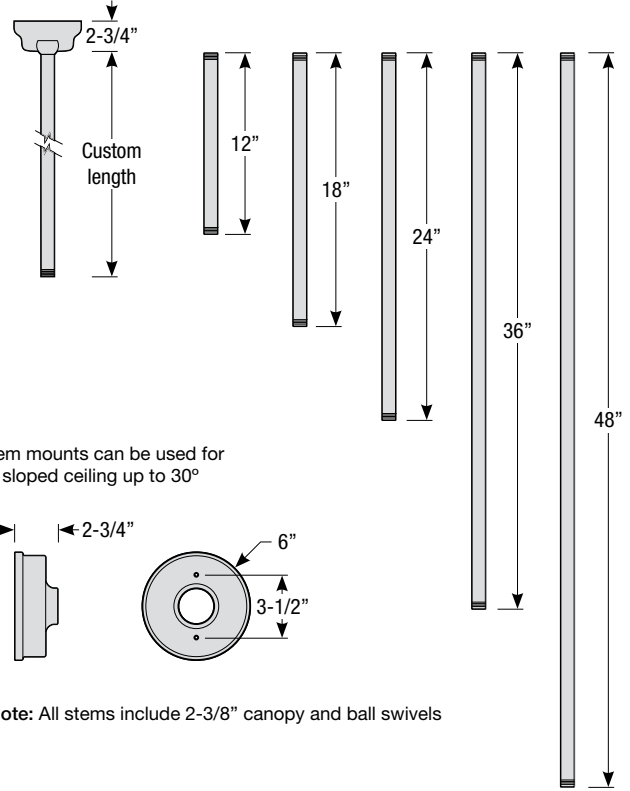

DEEP REFLECTOR

Aluminum Shade
with Glass and Guard Options

Catalog #:

Project:

Date:

Type:

Notes:

Stem Mount Order Matrix (Example: 2HS18MBL)

Pipe	Stem Length	Finish	Coastal Coating Option
2 (1/2" IP)	HS12 (12")	ABL (Aegean Blue)	(blank) (No coating)
	HS18 (18")	BB (Burnished Bronze)	-C⁴ (Coating)
	HS24 (24")	BK (Gloss Black)	
	HS36 (36")	BLU (Blue)	
	HS48 (48")	DVG (Dove Gray)	
	HS_ (Custom length from 2" up to 60")	FLG (Flannel Gray)	
		GA (Galvanized)	
		LG (Lime Green)	
		MB (Matte Black)	
		MBL (Midnight Blue)	
		PNA (Painted Natural Aluminum)	
		PNC (Painted Natural Copper)	
		RD (Red)	
		SA (Satin Aluminum)	
		SGR (Sage Green)	
		SGW (Semi Gloss White)	
	SND (Sand)		
	SS (Satin Silver)		
	TBZ (Textured Bronze)		
	TGP (Textured Graphite)		
	TNG (Tangerine)		
	TTL (Tahitian Teal)		
	WT (Gloss White)		

4. Satin aluminum cannot be coated

Stem mounts can be used for sloped ceiling up to 30°

Note: All stems include 2-3/8" canopy and ball swivels

KEY: Standard Finishes

ABL (Aegean Blue)	LG (Lime Green)	SGR (Sage Green)
BB (Burnished Bronze)	MB (Matte Black)	SGW (Semi Gloss White)
BK (Gloss Black)	MBL (Midnight Blue)	SND (Sand)
BLU (Blue)	PNA (Painted Natural Aluminum)	SS (Satin Silver)
DVG (Dove Gray)	PNC (Painted Natural Copper)	TBZ (Textured Bronze)
FLG (Flannel Gray)	RD (Red)	TGP (Textured Graphite)

Specialty Finishes

TNG (Tangerine)	GA (Galvanized)
TTL (Tahitian Teal)	SA (Satin Aluminum)
WT (Gloss White)