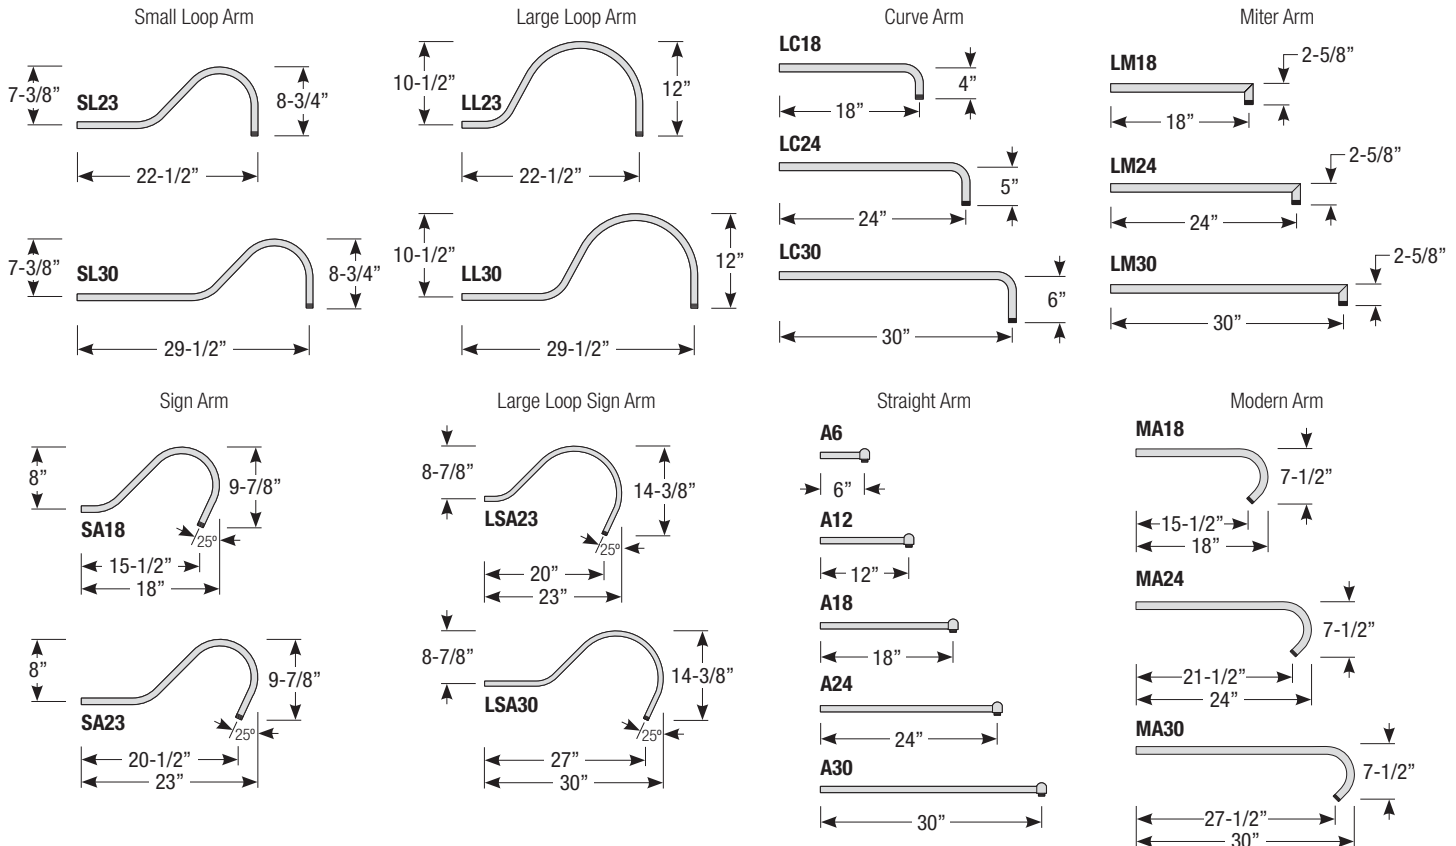

Standard Finishes

	ABL (Aegean Blue)		PNC (Painted Natural Copper)
	BB (Burnished Bronze)		RD (Red)
	BK (Gloss Black)		SGR (Sage Green)
	BLU (Blue)		SGW (Semi Gloss White)
	DVG (Dove Gray)		SND (Sand)
	FLG (Flannel Gray)		SS (Satin Silver)
	LG (Lime Green)		TBZ (Textured Bronze)
	MB (Matte Black)		TGP (Textured Graphite)
	MBL (Midnight Blue)		TNG (Tangerine)
	PNA (Painted Natural Aluminum)		TTL (Tahitian Teal)
			WT (Gloss White)

Specialty Finishes

	GA (Galvanized)

Note: All arm mounts include canopy

Spec-00026 Revised 03/27/2020