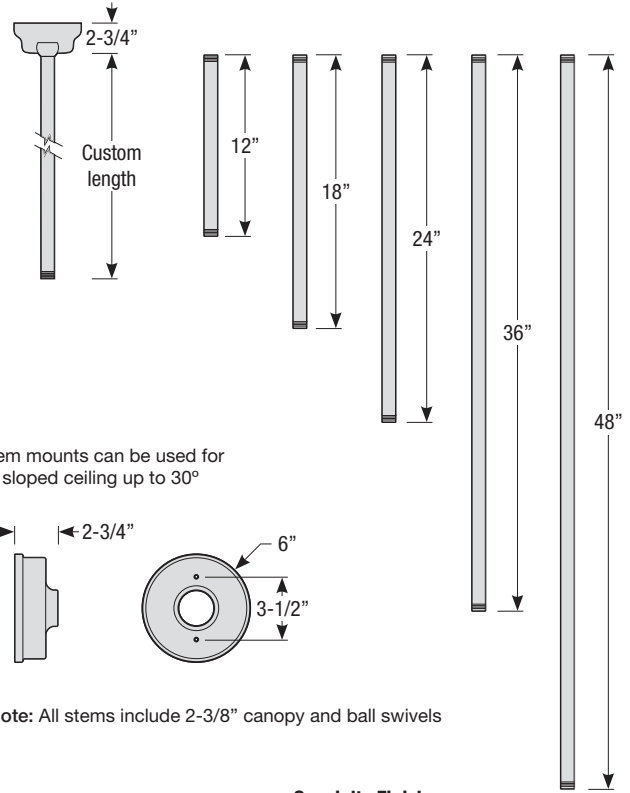

DEEP REFLECTOR

Aluminum Shade
with Glass and Guard Options

Catalog #:

Project:

Date:

Type:

Notes:

Stem Mount Order Matrix (Example: 2HS18MBL)

Pipe	Stem Length	Finish	Coastal Coating Option
2 (1/2" IP)	HS12 (12")	ABL (Aegean Blue)	(blank) (No coating)
	HS18 (18")	BB (Burnished Bronze)	-C (Coating)
	HS24 (24")	BK (Gloss Black)	
	HS36 (36")	BLU (Blue)	
	HS48 (48")	DVG (Dove Gray)	
	HS__ (Custom length from 2" up to 60")	FLG (Flannel Gray)	
		GA (Galvanized)	
		LG (Lime Green)	
		MB (Matte Black)	
		MBL (Midnight Blue)	
		PNA (Painted Natural Aluminum)	
		PNC (Painted Natural Copper)	
		RD (Red)	
		SGR (Sage Green)	
	SGW (Semi Gloss White)		
	SND (Sand)		
	SS (Satin Silver)		
	TBZ (Textured Bronze)		
	TGP (Textured Graphite)		
	TNG (Tangerine)		
	TTL (Tahitian Teal)		
	WT (Gloss White)		

Stem mounts can be used for sloped ceiling up to 30°

Note: All stems include 2-3/8" canopy and ball swivels

KEY: Standard Finishes

ABL (Aegean Blue)	LG (Lime Green)	SGR (Sage Green)
BB (Burnished Bronze)	MB (Matte Black)	SGW (Semi Gloss White)
BK (Gloss Black)	MBL (Midnight Blue)	SND (Sand)
BLU (Blue)	PNA (Painted Natural Aluminum)	SS (Satin Silver)
DVG (Dove Gray)	PNC (Painted Natural Copper)	TBZ (Textured Bronze)
FLG (Flannel Gray)	RD (Red)	TGP (Textured Graphite)

Specialty Finishes

TNG (Tangerine)	GA (Galvanized)
TTL (Tahitian Teal)	
WT (Gloss White)