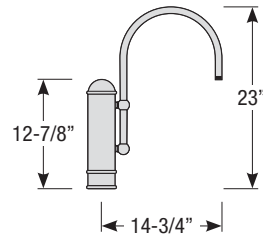

DEEP REFLECTOR

Aluminum Shade
with Glass and Guard Options

Catalog #:

Project:

Date:

Type:

Notes:

Post / Wall Mount Order Matrix (Example: 2W1MBL)

Pipe	Mount Type	Finish	Input Voltage
2 (1/2" IP)	P1 (Single Post Mount) P2 (Double Post Mount) W1 (Traditional Wall Mount)	ABL (Aegean Blue)	(blank) (120V)
		BB (Burnished Bronze)	-27° (277V)
		BK (Gloss Black)	
	BLU (Blue)		
	DVG (Dove Gray)		
	FLG (Flannel Gray)		
	GA⁵ (Galvanized)		
	LG (Lime Green)		
	MB (Matte Black)		
	MBL (Midnight Blue)		
	PNA (Painted Natural Aluminum)		
	PNC (Painted Natural Copper)		
	RD (Red)		
	SGR (Sage Green)		
	SGW (Semi Gloss White)		
	SND (Sand)		
	SS (Satin Silver)		
TBZ (Textured Bronze)			
TGP (Textured Graphite)			
TNG (Tangerine)			
TTL (Tahitian Teal)			
WT (Gloss White)			

5. Wall mount only

6. Post mount only

Single Post Mount