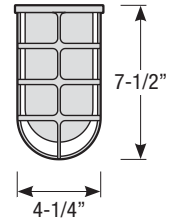

Type:

Notes:

Glass Enclosure

- Glass is available in clear (-CG) and frosted (-FG)

Wire Cage with Glass Enclosure

- Wire cage can be specified in all standard and specialized finishes, and will match shade finish unless otherwise specified (Note: For galvanized shade finishes, wire cage is finished in Painted Natural Aluminum)
- Glass is available in clear (-CGWC) and frosted (-FGWC)