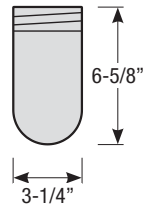

DEEP REFLECTOR

Aluminum Shade
with Glass and Guard Options

Catalog #:

Project:

Date:

Type:

Notes:

Glass Enclosure

- Glass is available in clear (-CG) and frosted (-FG)