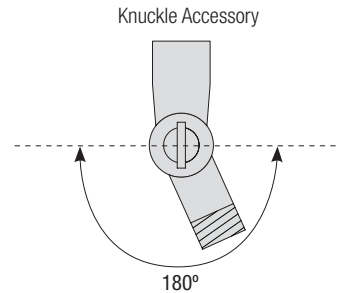

DEEP REFLECTOR

Aluminum Shade
with Glass and Guard Options

Catalog #:

Project:

Date:

Type:

Notes:

Knuckle Accessory Order Matrix (Example: 2KNLMBL)

Pipe	Finish	Finish	Coastal Coating Option
2 (1/2" IP)	KNL (Adjustable 180° Knuckle for Arm Mounts)	ABL (Aegean Blue)	(blank) (No coating)
3 (3/4" IP)		BB (Burnished Bronze)	-C (Coating)
		BK (Gloss Black)	
		BLU (Blue)	
		DVG (Dove Gray)	
		FLG (Flannel Gray)	
		GA (Galvanized)	
		LG (Lime Green)	
		MB (Matte Black)	
		MBL (Midnight Blue)	
		PNA (Painted Natural Aluminum)	
		PNC (Painted Natural Copper)	
		RD (Red)	
		SGR (Sage Green)	
		SGW (Semi Gloss White)	
		SND (Sand)	
		SS (Satin Silver)	
		TBZ (Textured Bronze)	
		TGP (Textured Graphite)	
		TNG (Tangerine)	
		TTL (Tahitian Teal)	
		WT (Gloss White)	

Description

Adjustable knuckle for arm mounts that allow luminaire to be rotated up to 180°.

KEY: Standard Finishes

ABL (Aegean Blue)	LG (Lime Green)	SGR (Sage Green)
BB (Burnished Bronze)	MB (Matte Black)	SGW (Semi Gloss White)
BK (Gloss Black)	MBL (Midnight Blue)	SND (Sand)
BLU (Blue)	PNA (Painted Natural Aluminum)	SS (Satin Silver)
DVG (Dove Gray)	PNC (Painted Natural Copper)	TBZ (Textured Bronze)
FLG (Flannel Gray)	RD (Red)	TGP (Textured Graphite)

Specialty Finishes

TNG (Tangerine)	GA (Galvanized)
TTL (Tahitian Teal)	
WT (Gloss White)