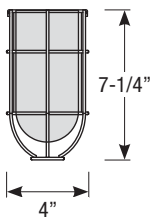

Wire Cage with Glass Enclosure

- Wire cage can be specified in all standard and specialized finishes, and will match shade finish unless otherwise specified (Note: For galvanized shade finishes, wire cage is finished in Painted Natural Aluminum)
- Glass is available in clear (-CGWC) and frosted (-FGWC)