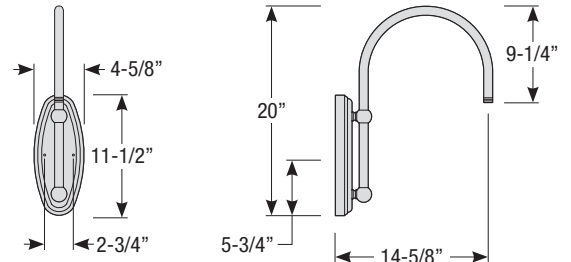

5. Wall mount only

6. Post mount only

Single Post Mount

Double Post Mount

Traditional Wall Mount

Post Type Order Matrix (Example: P8683-96MBL)

Post Type	Finish
PM4946 (Cast Aluminum Post)	ABL (Aegean Blue)
P8683-96 (Cast Aluminum Base w/ 96" Aluminum Post)	BB (Burnished Bronze)
P8683-120 (Cast Aluminum Base w/ 120" Aluminum Post)	BK (Gloss Black)
P8684-96 (96" Straight Aluminum Post)	BLU (Blue)
P8684-120 (120" Straight Aluminum Post)	DVG (Dove Gray)
PM8685 (Cast Aluminum Pier Mount - must be used with straight aluminum post, P8684)	FLG (Flannel Gray)
	GA (Galvanized)
	LG (Lime Green)
	MB (Matte Black)
	MBL (Midnight Blue)
	PNA (Painted Natural Aluminum)
	PNC (Painted Natural Copper)
	RD (Red)
	SGR (Sage Green)
	SGW (Semi Gloss White)
	SND (Sand)
	SS (Satin Silver)
	TBZ (Textured Bronze)
	TGP (Textured Graphite)
	TNG (Tangerine)
	TTL (Tahitian Teal)
	WT (Gloss White)