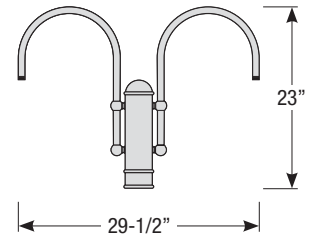

Double Post Mount