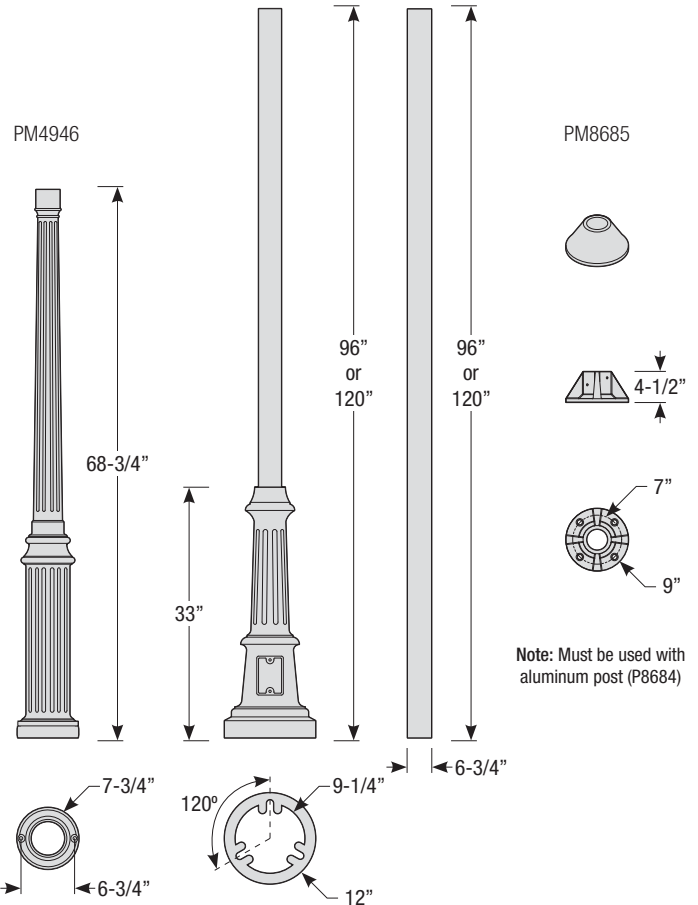

P8683

P8684

Note: Must be used with aluminum post (P8684)

Standard Finishes

■ ABL (Aegean Blue)	■ PNC (Painted Natural Copper)
■ BB (Burnished Bronze)	■ RD (Red)
■ BK (Gloss Black)	■ SGR (Sage Green)
■ BLU (Blue)	■ SGW (Semi Gloss White)
■ DVG (Dove Gray)	■ SND (Sand)
■ FLG (Flannel Gray)	■ SS (Satin Silver)
■ LG (Lime Green)	■ TBZ (Textured Bronze)
■ MB (Matte Black)	■ TGP (Textured Graphite)
■ MBL (Midnight Blue)	■ TNG (Tangerine)
■ PNA (Painted Natural Aluminum)	■ TTL (Tahitian Teal)
	■ WT (Gloss White)

Specialty Finishes

■ GA (Galvanized)

Spec-00026 Revised 03/27/2020