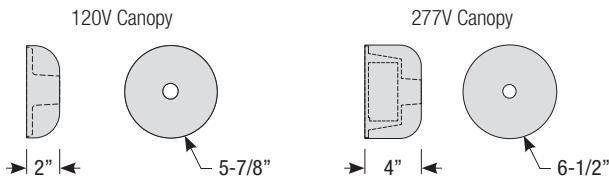

Standard Finishes

	ABL (Aegean Blue)		PNC (Painted Natural Copper)
	BB (Burnished Bronze)		RD (Red)
	BK (Gloss Black)		SGR (Sage Green)
	BLU (Blue)		SGW (Semi Gloss White)
	DVG (Dove Gray)		SND (Sand)
	FLG (Flannel Gray)		SS (Satin Silver)
	LG (Lime Green)		TBZ (Textured Bronze)
	MB (Matte Black)		TGP (Textured Graphite)
	MBL (Midnight Blue)		TNG (Tangerine)
	PNA (Painted Natural Aluminum)		TTL (Tahitian Teal)
			WT (Gloss White)

Specialty Finishes

	GA (Galvanized)

Note: All arm mounts include canopy

Spec-00026 Revised 03/27/2020