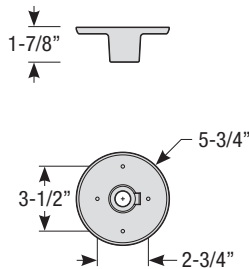

Ceiling Flush Mount Canopy

Note: Ceiling flush mount canopy includes 2" stem

Pendant Canopy