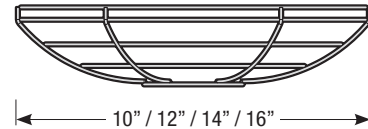

Wire Guard (-WG)

- Wire cage can be specified in all standard and specialized finishes, and will match shade finish unless otherwise specified (Note: For galvanized shade finishes, wire guard is finished in Painted Natural Aluminum)