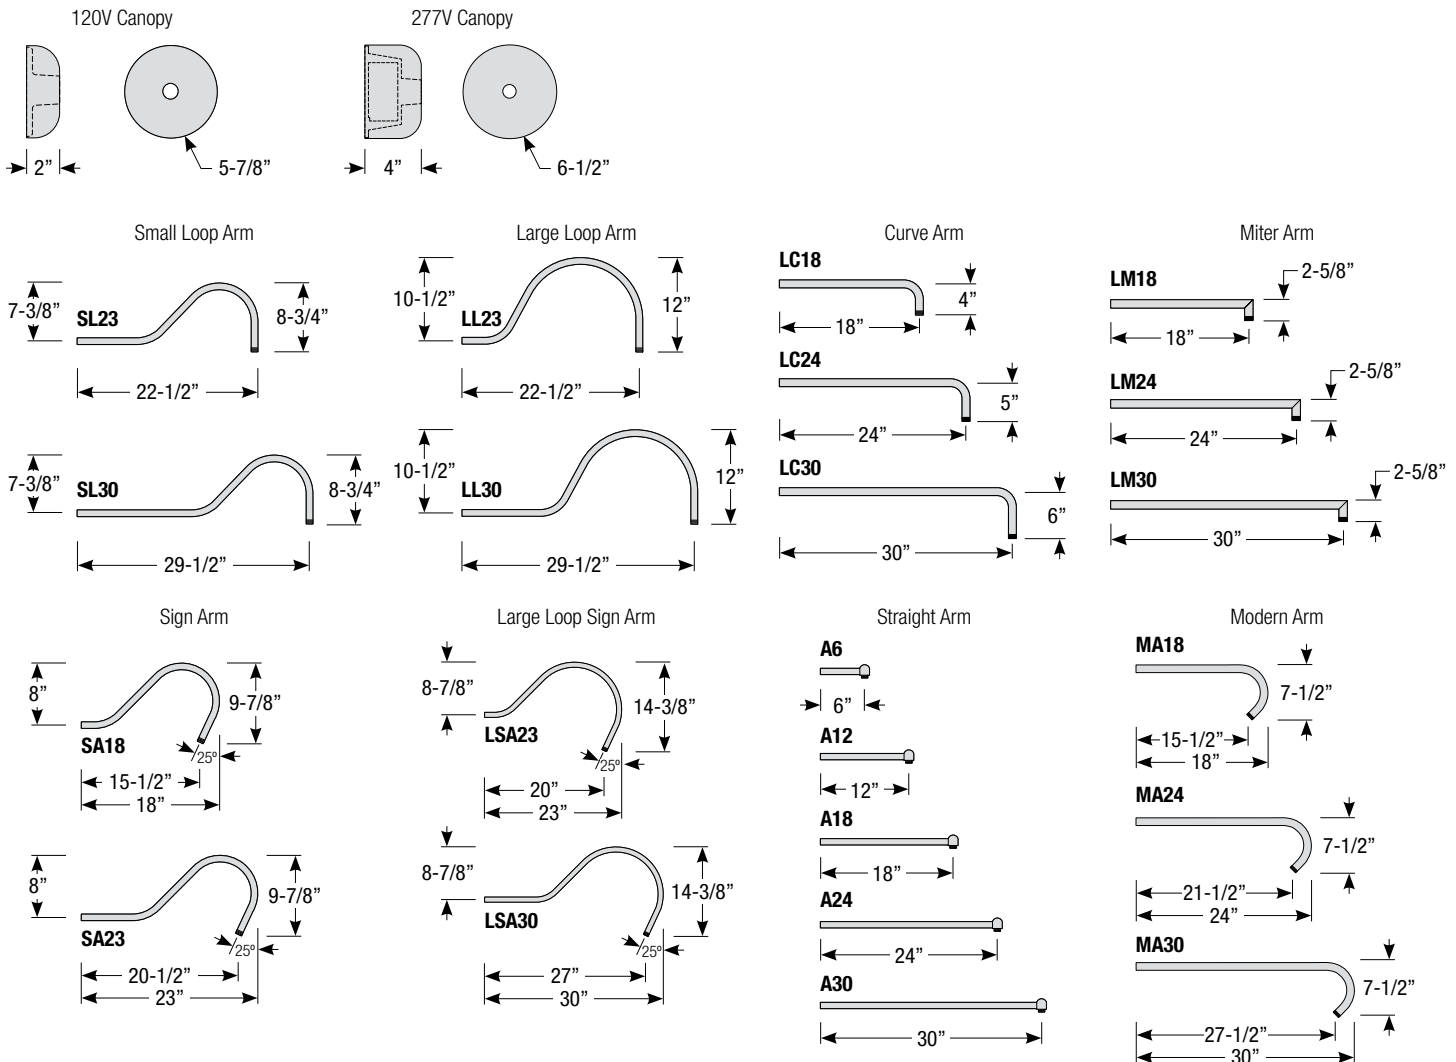

Standard Finishes

	ABL (Aegean Blue)		PNC (Painted Natural Copper)
	BB (Burnished Bronze)		RD (Red)
	BK (Gloss Black)		SGR (Sage Green)
	BLU (Blue)		SGW (Semi Gloss White)
	DVG (Dove Gray)		SND (Sand)
	FLG (Flannel Gray)		SS (Satin Silver)
	LG (Lime Green)		TBZ (Textured Bronze)
	MB (Matte Black)		TGP (Textured Graphite)
	MBL (Midnight Blue)		TNG (Tangerine)
	PNA (Painted Natural Aluminum)		TTL (Tahitian Teal)
			WT (Gloss White)

Specialty Finishes

	GA (Galvanized)		SA (Satin Aluminum)

Note: All arm mounts include canopy

4. Satin aluminum cannot be coated

Revised 06/01/2018