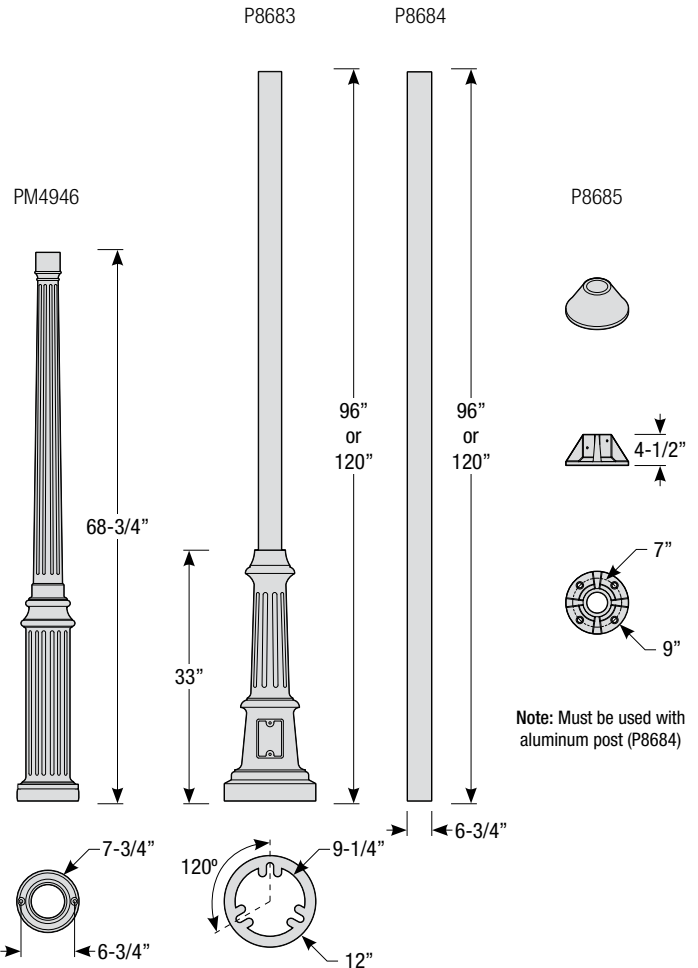

Specialty Finishes

GA (Galvanized)	SA (Satin Aluminum)

Revised 06/01/2018

Note: Must be used with aluminum post (P8684)