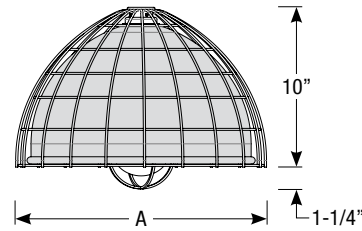

BIRD CAGE

Aluminum Shade with Outer Wire Cage
w/ Glass and Guard Options

Catalog #:

Project:

Type:

Date:

Notes:

Electrical

- 120V input (277V available in arm and post option only)
- Integrated power supply allows the fixture to be connected directly into line voltage
- Pre-wired and ready for install
- LED is dimmable with Incandescent/Triac dimmers

Mounting

- 1/2" or 3/4" IP for arms. Flush mount, stems and post available only in 1/2"
- 9' Pendant cord available in black or white cord (includes 5" canopy with the same finish as the shade)

Finishes

- Two-toned shade and outer wire cage
- Available in 21 standard and 2 specialty finishes with optional coastal coating to protect finish in coastal environments (add "-C" to the finish)
- Inner shade is painted gloss white
- Consult factory for custom finish options

Optional Accessories

- Glass, Cast Guard, or Wire Cage options available

Listing

UL listed to US and Canadian standards for wet locations

	A
BC14	14"
BC16	16"
BC18	18"

Bird Cage Order Matrix (Example: BC14MTBZRD-CGG-3)

Diameter	Lamp / LED	Shade Finish	Outer Cage Finish	Coastal Coating Option	Accessories	Mounting Type
BC14 (14")	M (Medium Base, 100W max.)	ABL (Aegean Blue)	ABL	(blank) (No coating)	(blank) (No accessories)	-2 (1/2" IP)
BC16 (16")	GU2413¹ (13W GU24 / 2700K)	BB (Burnished Bronze)	BB	-C⁴ (Coating)	-CG (Clear Glass)	-3 (3/4" IP)
BC18 (18")	GU2418¹ (18W GU24 / 2700K)	BK (Gloss Black)	BK		-FG (Frosted Glass)	-B (Black Cord Pendant)
	GU2426¹ (26W GU24 / 2700K)	BLU (Blue)	BLU		-OG (Opal Glass)	-W (White Cord Pendant)
	GU2432^{1,2} (32W GU24 / 2700K)	DVG (Dove Gray)	DVG		-CGG (Clear Glass w/Cast Guard)	-F (Flush Mount)
	GU2442^{1,2} (42W GU24 / 2700K)	FLG (Flannel Gray)	FLG		-FGG (Frosted Glass w/ Cast Guard)	
	LED1127^{1,3} (11W LED / 2700K / 90 CRI / 1188lm)	GA (Galvanized)	GA		-OGG (Opal Glass w/Cast Guard)	
	LED1130^{1,3} (11W LED / 3000K / 90 CRI / 1265lm)	LG (Lime Green)	LG		-CGWC (Clear Glass w/Wire Cage)	
	LED1135^{1,3} (11W LED / 3500K / 90 CRI / 1305lm)	MB (Matte Black)	MB		-FGWC (Frosted Glass w/ Wire Cage)	
	LED1140^{1,3} (11W LED / 4000K / 90 CRI / 1364lm)	MBL (Midnight Blue)	MBL		-OGWC (Opal Glass w/Wire Cage)	
	LED1527^{1,3} (15W LED / 2700K / 90 CRI / 1620lm)	PNA (Painted Natural Aluminum)	PNA			
	LED1530^{1,3} (15W LED / 3000K / 90 CRI / 1725lm)	PNC (Painted Natural Copper)	PNC			
	LED1535^{1,3} (15W LED / 3500K / 90 CRI / 1780lm)	RD (Red)	RD			
	LED1540^{1,3} (15W LED / 4000K / 90 CRI / 1860lm)	SA (Satin Aluminum)	SA			
		SGR (Sage Green)	SGR			
		SGW (Semi Gloss White)	SGW			
		SND (Sand)	SND			
		SS (Satin Silver)	SS			
		TBZ (Textured Bronze)	TBZ			
		TGP (Textured Graphite)	TGP			
		TNG (Tangerine)	TNG			
		TTL (Tahitian Teal)	TTL			
		WT (Gloss White)	WT			

1. Lamp/LED included
2. Not for use in glass/cast guard/wire cage
3. Glass enclosure must be specified

4. Satin aluminum cannot be coated

KEY: Standard Finishes

ABL (Aegean Blue)	LG (Lime Green)	SGR (Sage Green)
BB (Burnished Bronze)	MB (Matte Black)	SGW (Semi Gloss White)
BK (Gloss Black)	MBL (Midnight Blue)	SND (Sand)
BLU (Blue)	PNA (Painted Natural Aluminum)	SS (Satin Silver)
DVG (Dove Gray)	PNC (Painted Natural Copper)	TBZ (Textured Bronze)
FLG (Flannel Gray)	RD (Red)	TGP (Textured Graphite)

Specialty Finishes

TNG (Tangerine)	GA (Galvanized)
TTL (Tahitian Teal)	SA (Satin Aluminum)
WT (Gloss White)	

Revised 06/01/2018