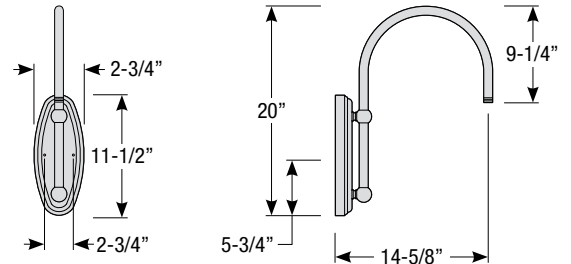

5. Post mount only

Single Post Mount

Double Post Mount

Traditional Wall Mount

Post Type Order Matrix (Example: P8683-96RD)

Post Type	Finish
PM4946 (Cast Aluminum Post)	ABL (Aegean Blue)
P8683-96 (Cast Aluminum Base w/ 96" Aluminum Post)	BB (Burnished Bronze)
P8683-120 (Cast Aluminum Base w/ 120" Aluminum Post)	BK (Gloss Black)
P8684-96 (96" Straight Aluminum Post)	BLU (Blue)
P8684-120 (120" Straight Aluminum Post)	DVG (Dove Gray)
PM8685 (Cast Aluminum Pier Mount - must be used with straight aluminum post, P8683)	FLG (Flannel Gray)
	GA (Galvanized)
	LG (Lime Green)
	MB (Matte Black)
	MBL (Midnight Blue)
	PNA (Painted Natural Aluminum)
	PNC (Painted Natural Copper)
	RD (Red)
	SA (Satin Aluminum)
	SGR (Sage Green)
	SGW (Semi Gloss White)
	SND (Sand)
	SS (Satin Silver)
	TBZ (Textured Bronze)
	TGP (Textured Graphite)
	TNG (Tangerine)
	TTL (Tahitian Teal)
	WT (Gloss White)