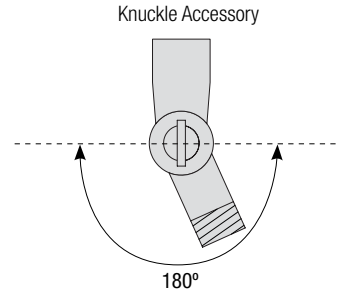

BIRD CAGE

Aluminum Shade with Outer Wire Cage
w/ Glass and Guard Options

Catalog #:

Project:

Date:

Type:

Notes:

Knuckle Accessory Order Matrix (Example: 2KNLRD)

Pipe	Finish	Finish	Coastal Coating Option
2 (1/2" IP)	KNL (Adjustable 180° Knuckle for Arm Mounts)	ABL (Aegean Blue)	(blank) (No coating)
3 (3/4" IP)		BB (Burnished Bronze)	-C⁴ (Coating)
		BK (Gloss Black)	
		BLU (Blue)	
		DVG (Dove Gray)	
		FLG (Flannel Gray)	
		GA (Galvanized)	
		LG (Lime Green)	
		MB (Matte Black)	
		MBL (Midnight Blue)	
		PNA (Painted Natural Aluminum)	
		PNC (Painted Natural Copper)	
		RD (Red)	
		SA (Satin Aluminum)	
		SGR (Sage Green)	
		SGW (Semi Gloss White)	
		SND (Sand)	
		SS (Satin Silver)	
		TBZ (Textured Bronze)	
		TGP (Textured Graphite)	
		TNG (Tangerine)	
		TTL (Tahitian Teal)	
		WT (Gloss White)	

Description

Adjustable knuckle for arm mounts that allow luminaire to be rotated up to 180°.

4. Satin aluminum cannot be coated

KEY: Standard Finishes

ABL (Aegean Blue)	LG (Lime Green)	SGR (Sage Green)
BB (Burnished Bronze)	MB (Matte Black)	SGW (Semi Gloss White)
BK (Gloss Black)	MBL (Midnight Blue)	SND (Sand)
BLU (Blue)	PNA (Painted Natural Aluminum)	SS (Satin Silver)
DVG (Dove Gray)	PNC (Painted Natural Copper)	TBZ (Textured Bronze)
FLG (Flannel Gray)	RD (Red)	TGP (Textured Graphite)

Specialty Finishes

TNG (Tangerine)	GA (Galvanized)
TTL (Tahitian Teal)	SA (Satin Aluminum)
WT (Gloss White)