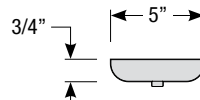

Pendant Canopy