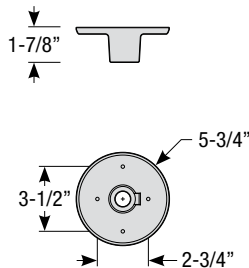

Ceiling Flush Mount Canopy

Note: Ceiling flush mount canopy includes 2" stem

Pendant Canopy

Revised 06/01/2018