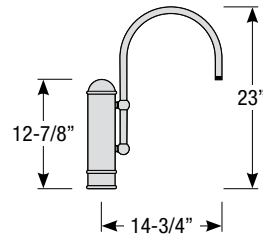

BIRD CAGE

Aluminum Shade with Outer Wire Cage
w/ Glass and Guard Options

Catalog #:

Project:

Date:

Type:

Notes:

Post / Wall Mount Order Matrix (Example: 2W1RD)

Pipe	Mount Type	Finish	Input Voltage
2 (1/2" IP)	P1 (Single Post Mount) P2 (Double Post Mount) W1 (Traditional Wall Mount)	ABL (Aegean Blue)	(blank) (120V)
		BB (Burnished Bronze)	-27^s (277V)
		BK (Gloss Black)	
	BLU (Blue)		
	DVG (Dove Gray)		
	FLG (Flannel Gray)		
	GA (Galvanized)		
	LG (Lime Green)		
	MB (Matte Black)		
	MBL (Midnight Blue)		
	PNA (Painted Natural Aluminum)		
	PNC (Painted Natural Copper)		
	RD (Red)		
	SA (Satin Aluminum)		
	SGR (Sage Green)		
	SGW (Semi Gloss White)		
SND (Sand)			
SS (Satin Silver)			
TBZ (Textured Bronze)			
TGP (Textured Graphite)			
TNG (Tangerine)			
TTL (Tahitian Teal)			
WT (Gloss White)			

5. Post mount only

Single Post Mount