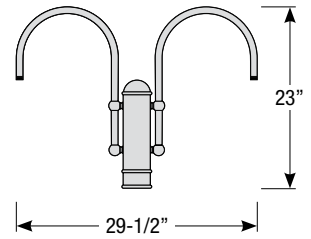

Double Post Mount