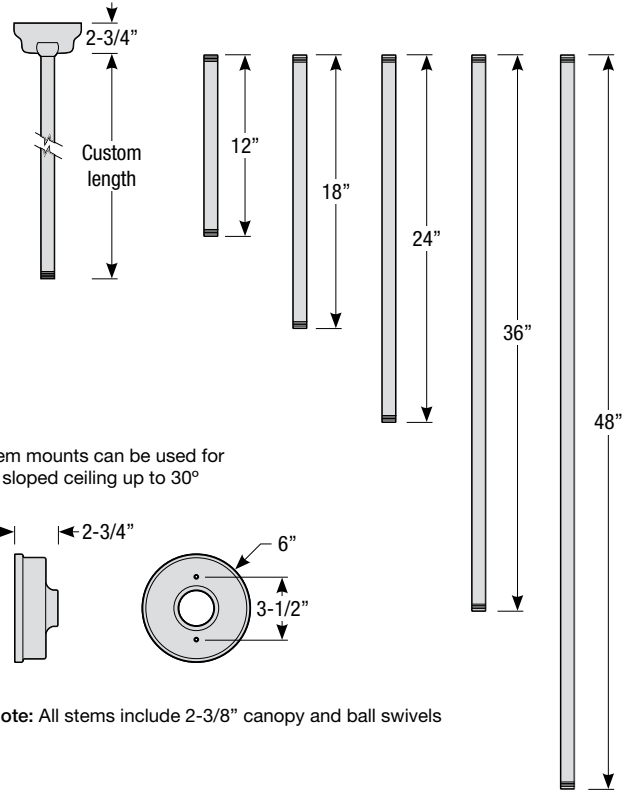

BIRD CAGE

Aluminum Shade with Outer Wire Cage
w/ Glass and Guard Options

Catalog #:

Project:

Date:

Type:

Notes:

Stem Mount Order Matrix (Example: 2HS18RD)

Pipe	Stem Length	Finish	Coastal Coating Option
2 (1/2" IP)	HS12 (12")	ABL (Aegean Blue)	(blank) (No coating)
	HS18 (18")	BB (Burnished Bronze)	-C⁴ (Coating)
	HS24 (24")	BK (Gloss Black)	
	HS36 (36")	BLU (Blue)	
	HS48 (48")	DVG (Dove Gray)	
	HS__ (Custom length from 2" up to 60")	FLG (Flannel Gray)	
		GA (Galvanized)	
		LG (Lime Green)	
		MB (Matte Black)	
		MBL (Midnight Blue)	
		PNA (Painted Natural Aluminum)	
		PNC (Painted Natural Copper)	
		RD (Red)	
		SA (Satin Aluminum)	
		SGR (Sage Green)	
	SGW (Semi Gloss White)		
	SND (Sand)		
	SS (Satin Silver)		
	TBZ (Textured Bronze)		
	TGP (Textured Graphite)		
	TNG (Tangerine)		
	TTL (Tahitian Teal)		
	WT (Gloss White)		

4. Satin aluminum cannot be coated

Stem mounts can be used for sloped ceiling up to 30°

Note: All stems include 2-3/8" canopy and ball swivels

KEY: Standard Finishes

ABL (Aegean Blue)	LG (Lime Green)	SGR (Sage Green)
BB (Burnished Bronze)	MB (Matte Black)	SGW (Semi Gloss White)
BK (Gloss Black)	MBL (Midnight Blue)	SND (Sand)
BLU (Blue)	PNA (Painted Natural Aluminum)	SS (Satin Silver)
DVG (Dove Gray)	PNC (Painted Natural Copper)	TBZ (Textured Bronze)
FLG (Flannel Gray)	RD (Red)	TGP (Textured Graphite)

Specialty Finishes

TNG (Tangerine)	GA (Galvanized)
TTL (Tahitian Teal)	SA (Satin Aluminum)
WT (Gloss White)