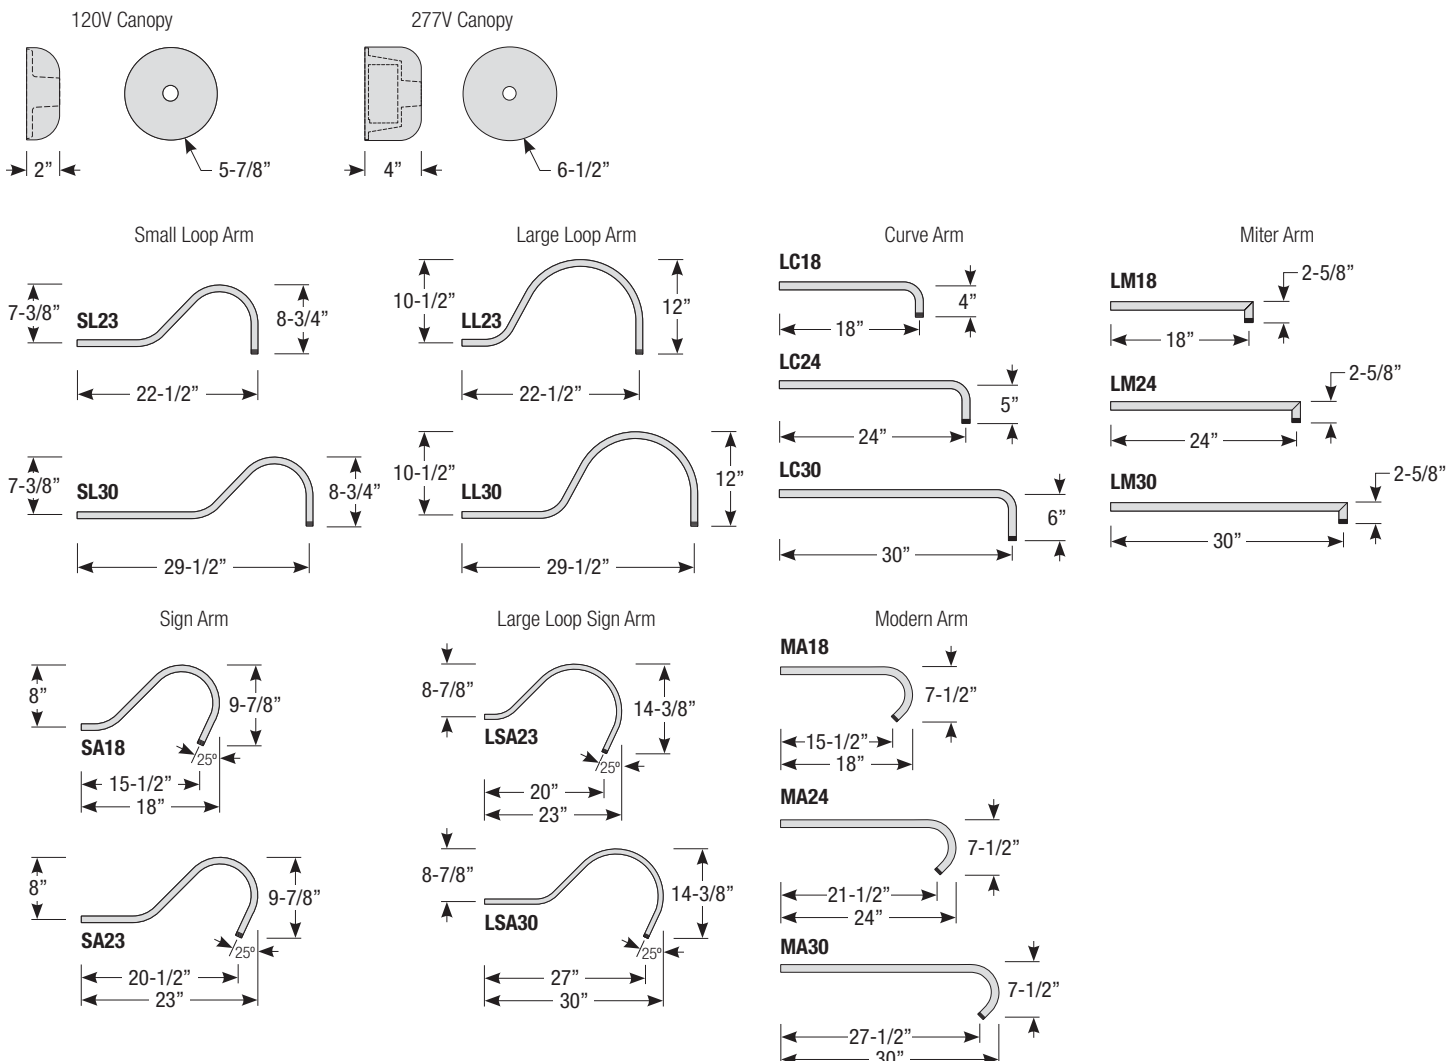

Pipe	Arm Type	Finish	Coastal Coating Option	Input Voltage
2 (1/2" IP)	SL23 (Small Loop - 23")	ABL (Aegean Blue)	(blank) (No coating)	(blank) (120V)
3 (3/4" IP)	SL30 (Small Loop - 30")	BB (Burnished Bronze)	-C (Coating)	-27 (277V)
	LL23 (Large Loop - 23")	BK (Gloss Black)		
	LL30 (Large Loop - 30")	BLU (Blue)		
	LC18 (Curve Arm - 18")	DVG (Dove Gray)		
	LC24 (Curve Arm - 24")	FLG (Flannel Gray)		
	LC30 (Curve Arm - 30")	GA (Galvanized)		
	LM18 (Miter Arm - 18")	LG (Lime Green)		
	LM24 (Miter Arm - 24")	MB (Matte Black)		
	LM30 (Miter Arm - 30")	MBL (Midnight Blue)		
	SA18 (Sign Arm - 18")	PNA (Painted Natural Aluminum)		
	SA23 (Sign Arm - 23")	PNC (Painted Natural Copper)		
	LSA23 (Large Loop Sign Arm - 23")	RD (Red)		
	LSA30 (Large Loop Sign Arm - 30")	SGR (Sage Green)		
	MA18 (Modern Arm - 18")	SGW (Semi Gloss White)		
	MA24 (Modern Arm - 24")	SND (Sand)		
	MA30 (Modern Arm - 30")	SS (Satin Silver)		
		TBZ (Textured Bronze)		
		TGP (Textured Graphite)		
		TNG (Tangerine)		
		TTL (Tahitian Teal)		
		WT (Gloss White)		

Standard Finishes

	ABL (Aegean Blue)		PNC (Painted Natural Copper)
	BB (Burnished Bronze)		RD (Red)
	BK (Gloss Black)		SGR (Sage Green)
	BLU (Blue)		SGW (Semi Gloss White)
	DVG (Dove Gray)		SND (Sand)
	FLG (Flannel Gray)		SS (Satin Silver)
	LG (Lime Green)		TBZ (Textured Bronze)
	MB (Matte Black)		TGP (Textured Graphite)
	MBL (Midnight Blue)		TNG (Tangerine)
	PNA (Painted Natural Aluminum)		TTL (Tahitian Teal)
			WT (Gloss White)

Specialty Finishes

	GA (Galvanized)

Note: All arm mounts include canopy

Spec-00024 Revised 03/27/2020