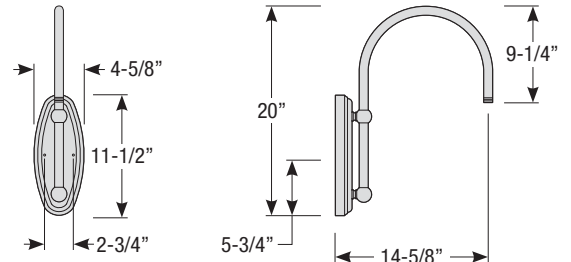

5. Post mount only

Single Post Mount

Double Post Mount

Traditional Wall Mount

Post Type Order Matrix (Example: P8683-96RD)

Post Type	Finish
PM4946 (Cast Aluminum Post)	ABL (Aegean Blue)
P8683-96 (Cast Aluminum Base w/ 96" Aluminum Post)	BB (Burnished Bronze)
P8683-120 (Cast Aluminum Base w/ 120" Aluminum Post)	BK (Gloss Black)
P8684-96 (96" Straight Aluminum Post)	BLU (Blue)
P8684-120 (120" Straight Aluminum Post)	DVG (Dove Gray)
PM8685 (Cast Aluminum Pier Mount - must be used with straight aluminum post, P8684)	FLG (Flannel Gray)
	GA (Galvanized)
	LG (Lime Green)
	MB (Matte Black)
	MBL (Midnight Blue)
	PNA (Painted Natural Aluminum)
	PNC (Painted Natural Copper)
	RD (Red)
	SGR (Sage Green)
	SGW (Semi Gloss White)
	SND (Sand)
	SS (Satin Silver)
	TBZ (Textured Bronze)
	TGP (Textured Graphite)
	TNG (Tangerine)
	TTL (Tahitian Teal)
	WT (Gloss White)