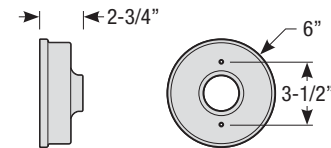

BIRD CAGE

Aluminum Shade with Outer Wire Cage
with Glass and Guard Options

Catalog #:

Project:

Date:

Type:

Notes:

Stem Mount Order Matrix (Example: 2HS18RD)

Pipe	Stem Length	Finish	Coastal Coating Option
2 (1/2" IP)	HS12 (12")	ABL (Aegean Blue)	(blank) (No coating)
	HS18 (18")	BB (Burnished Bronze)	-C (Coating)
	HS24 (24")	BK (Gloss Black)	
	HS36 (36")	BLU (Blue)	
	HS48 (48")	DVG (Dove Gray)	
	HS__ (Custom length from 2" up to 60")	FLG (Flannel Gray)	
		GA (Galvanized)	
		LG (Lime Green)	
		MB (Matte Black)	
		MBL (Midnight Blue)	
		PNA (Painted Natural Aluminum)	
		PNC (Painted Natural Copper)	
		RD (Red)	
	SGR (Sage Green)		
	SGW (Semi Gloss White)		
	SND (Sand)		
	SS (Satin Silver)		
	TBZ (Textured Bronze)		
	TGP (Textured Graphite)		
	TNG (Tangerine)		
	TTL (Tahitian Teal)		
	WT (Gloss White)		

Stem mounts can be used for sloped ceiling up to 30°

Note: All stems include 2-3/8" canopy and ball swivels

KEY: Standard Finishes

ABL (Aegean Blue)	LG (Lime Green)	SGR (Sage Green)
BB (Burnished Bronze)	MB (Matte Black)	SGW (Semi Gloss White)
BK (Gloss Black)	MBL (Midnight Blue)	SND (Sand)
BLU (Blue)	PNA (Painted Natural Aluminum)	SS (Satin Silver)
DVG (Dove Gray)	PNC (Painted Natural Copper)	TBZ (Textured Bronze)
FLG (Flannel Gray)	RD (Red)	TGP (Textured Graphite)

Specialty Finishes

TNG (Tangerine)	GA (Galvanized)
TTL (Tahitian Teal)	
WT (Gloss White)	

Ceiling Flush Mount Canopy

Note: Ceiling flush mount canopy includes 2" stem

Pendant Canopy