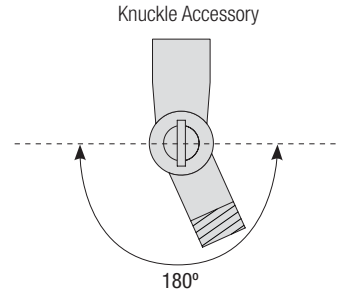

BIRD CAGE

Aluminum Shade with Outer Wire Cage
with Glass and Guard Options

Catalog #:

Project:

Date:

Type:

Notes:

Knuckle Accessory Order Matrix (Example: 2KNLRD)

Pipe	Finish	Finish	Coastal Coating Option
2 (1/2" IP)	KNL (Adjustable 180° Knuckle for Arm Mounts)	ABL (Aegean Blue)	(blank) (No coating)
3 (3/4" IP)		BB (Burnished Bronze)	-C (Coating)
		BK (Gloss Black)	
		BLU (Blue)	
		DVG (Dove Gray)	
		FLG (Flannel Gray)	
		GA (Galvanized)	
		LG (Lime Green)	
		MB (Matte Black)	
		MBL (Midnight Blue)	
		PNA (Painted Natural Aluminum)	
		PNC (Painted Natural Copper)	
		RD (Red)	
		SGR (Sage Green)	
		SGW (Semi Gloss White)	
		SND (Sand)	
		SS (Satin Silver)	
		TBZ (Textured Bronze)	
		TGP (Textured Graphite)	
		TNG (Tangerine)	
		TTL (Tahitian Teal)	
		WT (Gloss White)	

Description

Adjustable knuckle for arm mounts that allow luminaire to be rotated up to 180°.

KEY: Standard Finishes

ABL (Aegean Blue)	LG (Lime Green)	SGR (Sage Green)
BB (Burnished Bronze)	MB (Matte Black)	SGW (Semi Gloss White)
BK (Gloss Black)	MBL (Midnight Blue)	SND (Sand)
BLU (Blue)	PNA (Painted Natural Aluminum)	SS (Satin Silver)
DVG (Dove Gray)	PNC (Painted Natural Copper)	TBZ (Textured Bronze)
FLG (Flannel Gray)	RD (Red)	TGP (Textured Graphite)

Specialty Finishes

TNG (Tangerine)	GA (Galvanized)
TTL (Tahitian Teal)	
WT (Gloss White)