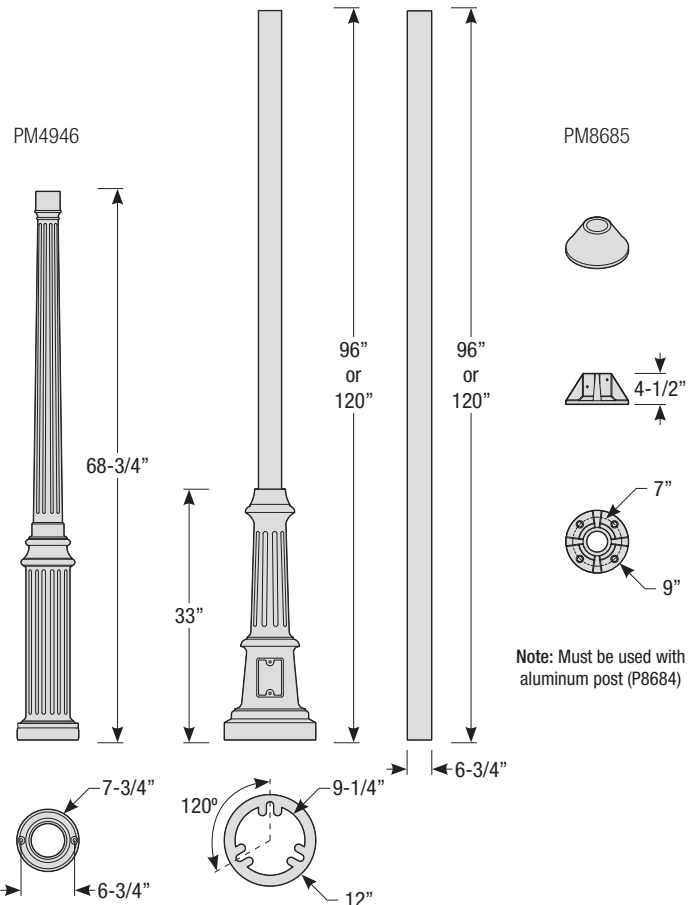

P8683

P8684

Note: Must be used with aluminum post (P8684)

Spec-00024 Revised 03/27/2020