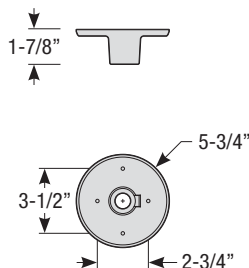

Ceiling Flush Mount Canopy

Note: Ceiling flush mount canopy includes 2" stem

Pendant Canopy