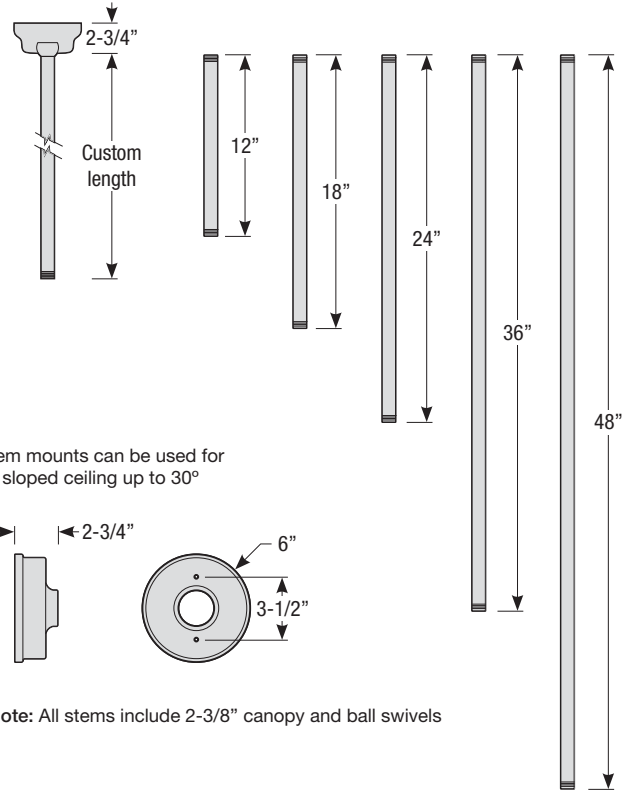

Catalog #:

Project:

Date:

Type:

Notes:

Stem Mount Order Matrix (Example: 2HS18RD)

Pipe	Stem Length	Finish	Coastal Coating Option
2 (1/2" IP)	HS12 (12")	ABL (Aegean Blue)	(blank) (No coating)
	HS18 (18")	BB (Burnished Bronze)	-C (Coating)
	HS24 (24")	BK (Gloss Black)	
	HS36 (36")	BLU (Blue)	
	HS48 (48")	DVG (Dove Gray)	
	HS__ (Custom length from 2" up to 60")	FLG (Flannel Gray)	
		GA (Galvanized)	
		LG (Lime Green)	
		MB (Matte Black)	
		MBL (Midnight Blue)	
		PNA (Painted Natural Aluminum)	
		PNC (Painted Natural Copper)	
		RD (Red)	
	SGR (Sage Green)		
	SGW (Semi Gloss White)		
	SND (Sand)		
	SS (Satin Silver)		
	TBZ (Textured Bronze)		
	TGP (Textured Graphite)		
	TNG (Tangerine)		
	TTL (Tahitian Teal)		
	WT (Gloss White)		