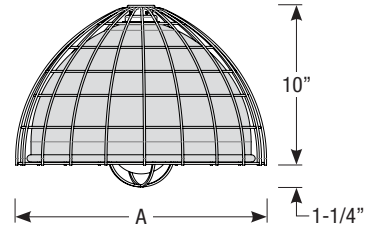

BIRD CAGE

Aluminum Shade with Outer Wire Cage
with Glass and Guard Options

Catalog #:

Project:

Date:

Type:

Notes:

Electrical

- 120V input (277V available in arm and post option only)
- Integrated power supply allows the fixture to be connected directly into line voltage
- Pre-wired and ready for install
- LED is dimmable with Incandescent/Triac dimmers

Mounting

- 1/2" or 3/4" IP for arms. Flush mount, stems and post available only in 1/2"
- 9' Pendant cord available in black or white cord (includes 5" canopy with the same finish as the shade)

Finishes

- Two-toned shade and outer wire cage
- Available in 21 standard and 2 specialty finishes with optional coastal coating to protect finish in coastal environments (add "-C" to the finish)
- Inner shade is painted gloss white
- Consult factory for custom finish options

Optional Accessories

- Glass, Cast Guard, or Wire Cage options available

Listing

UL listed to US and Canadian standards for wet locations

	A
BC14	14"
BC16	16"
BC18	18"

Bird Cage Order Matrix (Example: BC14MTBZR-DCG-3)

Diameter	Lamp / LED	Shade Finish	Outer Cage Finish	Coastal Coating Option	Accessories	Mounting Type
BC14 (14")	M (Medium Base, 100W max.)	ABL (Aegean Blue)	ABL	(blank) (No coating)	(blank) (No accessories)	-2 (1/2" IP)
BC16 (16")	GU2413¹ (13W GU24 / 2700K)	BB (Burnished Bronze)	BB	-C (Coating)	-CG (Clear Glass)	-3 (3/4" IP)
BC18 (18")	GU2418¹ (18W GU24 / 2700K)	BK (Gloss Black)	BK		-FG (Frosted Glass)	-B (Black Cord)
	GU2426¹ (26W GU24 / 2700K)	BLU (Blue)	BLU		-CGG (Clear Glass w/Cast Guard)	Pendant
	GU2432^{1,2} (32W GU24 / 2700K)	DVG (Dove Gray)	DVG		-FGG (Frosted Glass w/ Cast Guard)	-W (White Cord)
	GU2442^{1,2} (42W GU24 / 2700K)	FLG (Flannel Gray)	FLG		-CGWC (Clear Glass w/Wire Cage)	Pendant
	LED1227^{1,3,5} (12W LED / 2700K / 90 CRI / 844lm)	GA (Galvanized)	GA		-FGWC (Frosted Glass w/ Wire Cage)	-F (Flush Mount)
	LED1230^{1,3,5} (12W LED / 3000K / 90 CRI / 861lm)	LG (Lime Green)	LG			
	LED1235^{1,3,5} (12W LED / 3500K / 90 CRI / 872lm)	MB (Matte Black)	MB			
	LED1240^{1,3,5} (12W LED / 4000K / 90 CRI / 889lm)	MBL (Midnight Blue)	MBL			
	LED1240^{1,3,5} (12W LED / 4000K / 90 CRI / 889lm)	PNA (Painted Natural Aluminum)	PNA			
	LED1827^{1,3,5} (18W LED / 2700K / 90 CRI / 1265lm)	PNC (Painted Natural Copper)	PNC			
	LED1830^{1,3,5} (18W LED / 3000K / 90 CRI / 1288lm)	RD (Red)	RD			
	LED1835^{1,3,5} (18W LED / 3500K / 90 CRI / 1311lm)	SGR (Sage Green)	SGR			
	LED1840^{1,3,5} (18W LED / 4000K / 90 CRI / 1334lm)	SGW (Semi Gloss White)	SGW			
		SND (Sand)	SND			
	SS (Satin Silver)	SS				
	TBZ (Textured Bronze)	TBZ				
	TGP (Textured Graphite)	TGP				
	TNG (Tangerine)	TNG				
	TTL (Tahitian Teal)	TTL				
	WT (Gloss White)	WT				

1. Lamps must be specified, and are not included in shade cost
2. Not for use in glass/cast guard/wire cage
3. Glass enclosure must be specified
4. Lumen are raw LED value

KEY: Standard Finishes

ABL (Aegean Blue)	LG (Lime Green)	SGR (Sage Green)
BB (Burnished Bronze)	MB (Matte Black)	SGW (Semi Gloss White)
BK (Gloss Black)	MBL (Midnight Blue)	SND (Sand)
BLU (Blue)	PNA (Painted Natural Aluminum)	SS (Satin Silver)
DVG (Dove Gray)	PNC (Painted Natural Copper)	TBZ (Textured Bronze)
FLG (Flannel Gray)	RD (Red)	TGP (Textured Graphite)

Specialty Finishes

TNG (Tangerine)	GA (Galvanized)
TTL (Tahitian Teal)	
WT (Gloss White)	

Spec-00024 Revised 03/27/2020