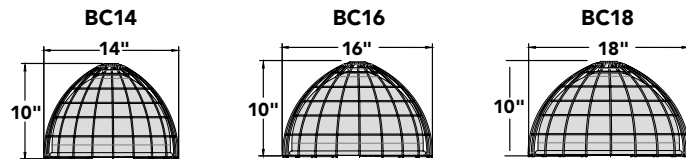

BIRD CAGE

BC14, BC16, BC18

Aluminum Shade with Outer Wire Cage w/ Glass and Guard Options

1/2" IP and 3/4" IP Arm, Stem and Pendant Options

UL Wet Location Listed

UL Damp Location Listed Pendants

Fixture

- Aluminum Shade with Outer Wire Cage
- Incandescent, Fluorescent, and LED Options

Finishes

- Two Toned Shade and Outer Wire Cage Option
- Arm and Stem Finish Options
- See Reverse Side of Sheet for Finish Options

Mounting

- 1/2" IP and 3/4" IP Arms Available
- Stem and Pendant Options

ORDERING EXAMPLE

(FIXTURE AND MOUNTING SHOWN, LEFT IMAGE)

PIPE	CAT NO.	LAMP	FINISH 1	FINISH 2	ACC	PIPE	MOUNTING	FINISH
2	BC14	M	TBZ	RD	CGG	2	SL23	RD

1/2" IP, Bird Cage 14", Incandescent, Textured Bronze Shade, Red Outer Cage, Clear Glass with Cast Guard

1/2" IP, Small Loop 23", Red

PIPE	CAT NO.	LAMP / BALLAST	SHADE / MOUNT FINISH	ACCESSORIES			
2	1/2" IP	BC14	M	Incandescent Med Base 100W max	All Standard and Specialty Finishes	CG	Clear Glass
3	3/4" IP	BC16	GU2413¹	13W GU24 Base, 2700K, 120V	Coastal Finish Option – Add "-C" to end of order number Specify finish for Shade and Outer Wire Cage and Arm or Stem separately as in the example above. Cage or Guard finish will match Outer Wire Cage finish.	FG	Frosted Glass
		BC18	GU2418¹	18W GU24 Base, 2700K, 120V		OG	Opal Glass
			GU2426¹	26W GU24 Base, 2700K, 120V		CGG	Clear Glass w/ Cast Guard
			GU2432^{1,6}	32W GU24 Base, 2700K, 120V		FGG	Frosted Glass w/ Cast Guard
			GU2442^{1,6}	42W GU24 Base, 2700K, 120V		OGG	Opal Glass w/ Cast Guard
			LED12^{1,11}	12W COB LED, 2700°K 90 CRI, 120V, 840 Lumens	CGWC	Clear Glass w/ Wire Cage	
			LED18^{1,11}	18W COB LED, 2700°K 90 CRI, 120V, 1260 Lumens	FGWC	Frosted Glass w/ Wire Cage	
					OGWC	Opal Glass w/ Wire Cage	

¹LAMPS/LEDS INCLUDED

⁶ NOT FOR USE IN GLASS/CASTGUARD/WIRE CAGE ENCLOSURES

¹¹ FROSTED GLASS (FG) INCLUDED

PIPE	CAT NO.	LAMP/BALLAST	SHADE FINISH	FINISH 2	ACCESSORY	MOUNT PIPE	MOUNT	MOUNT FINISH
2	BC14	M	TBZ	RD	CGG	2	SL23	RD

Project _____

Fixture Type _____

Location _____

Contact _____

Phone _____