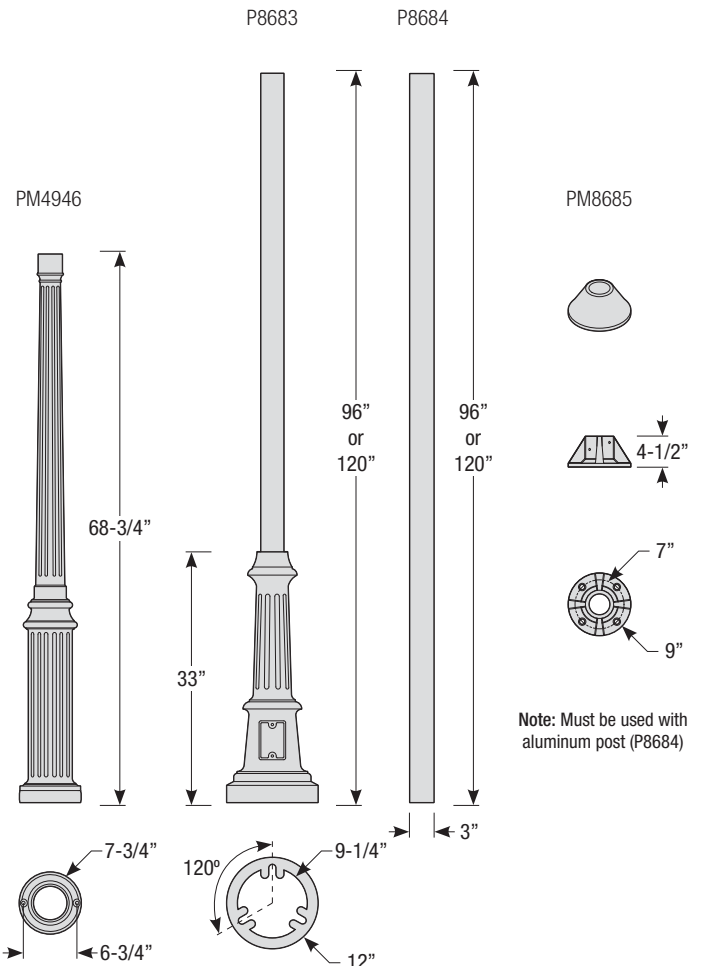

5. Post mount only

Post Type Order Matrix (Example: P8683-96SGW)

Post Type	Finish
PM4946 (Cast Aluminum Post)	ABL (Aegean Blue)
P8683-96 (Cast Aluminum Base w/ 96" Aluminum Post)	BB (Burnished Bronze)
P8683-120 (Cast Aluminum Base w/ 120" Aluminum Post)	BK (Gloss Black)
P8684-96 (96" Straight Aluminum Post)	BLU (Blue)
P8684-120 (120" Straight Aluminum Post)	DVG (Dove Gray)
PM8685 (Cast Aluminum Pier Mount - must be used with straight aluminum post, P8684)	FLG (Flannel Gray)
	GA (Galvanized)
	LG (Lime Green)
	MB (Matte Black)
	MBL (Midnight Blue)
	PNA (Painted Natural Aluminum)
	PNC (Painted Natural Copper)
	RD (Red)
	SGR (Sage Green)
	SGW (Semi Gloss White)
	SND (Sand)
	SS (Satin Silver)
	TBZ (Textured Bronze)
	TGP (Textured Graphite)
	TNG (Tangerine)
	TTL (Tahitian Teal)
	WT (Gloss White)
	YEL (Yellow)

Standard Finishes

ABL (Aegean Blue)	RD (Red)
BB (Burnished Bronze)	SGR (Sage Green)
BK (Gloss Black)	SGW (Semi Gloss White)
BLU (Blue)	SND (Sand)
DVG (Dove Gray)	SS (Satin Silver)
FLG (Flannel Gray)	TBZ (Textured Bronze)
LG (Lime Green)	TGP (Textured Graphite)
MB (Matte Black)	TNG (Tangerine)
MBL (Midnight Blue)	TTL (Tahitian Teal)
PNA (Painted Natural Aluminum)	WT (Gloss White)
PNC (Painted Natural Copper)	YEL (Yellow)

Specialty Finishes

1. GA (Galvanized)

Note: Must be used with aluminum post (P8684)

Spec-00023 Revised 09/16/2020