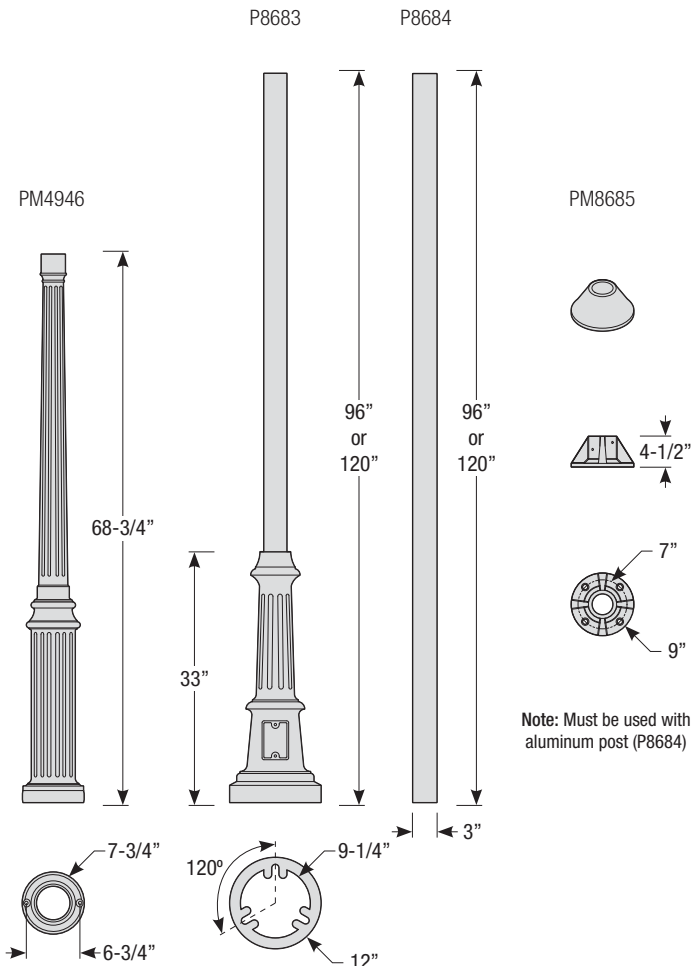

5. Post mount only

Post Type Order Matrix (Example: P8683-96SGW)

Post Type	Finish
PM4946 (Cast Aluminum Post)	ABL (Aegean Blue)
P8683-96 (Cast Aluminum Base w/ 96" Aluminum Post)	BB (Burnished Bronze)
P8683-120 (Cast Aluminum Base w/ 120" Aluminum Post)	BK (Gloss Black)
P8684-96 (96" Straight Aluminum Post)	BLU (Blue)
P8684-120 (120" Straight Aluminum Post)	DVG (Dove Gray)
PM8685 (Cast Aluminum Pier Mount - must be used with straight aluminum post, P8684)	FLG (Flannel Gray)
	GA (Galvanized)
	LG (Lime Green)
	MB (Matte Black)
	MBL (Midnight Blue)
	PNA (Painted Natural Aluminum)
	PNC (Painted Natural Copper)
	RD (Red)
	SGR (Sage Green)
	SGW (Semi Gloss White)
	SND (Sand)
	SS (Satin Silver)
	TBZ (Textured Bronze)
	TGP (Textured Graphite)
	TNG (Tangerine)
	TTL (Tahitian Teal)
	WT (Gloss White)
	YEL (Yellow)

Standard Finishes

ABL (Aegean Blue)	RD (Red)
BB (Burnished Bronze)	SGR (Sage Green)
BK (Gloss Black)	SGW (Semi Gloss White)
BLU (Blue)	SND (Sand)
DVG (Dove Gray)	SS (Satin Silver)
FLG (Flannel Gray)	TBZ (Textured Bronze)
LG (Lime Green)	TGP (Textured Graphite)
MB (Matte Black)	TNG (Tangerine)
MBL (Midnight Blue)	TTL (Tahitian Teal)
PNA (Painted Natural Aluminum)	WT (Gloss White)
PNC (Painted Natural Copper)	YEL (Yellow)

Specialty Finishes

1. GA (Galvanized)

Spec-00023 Revised 08/11/2020