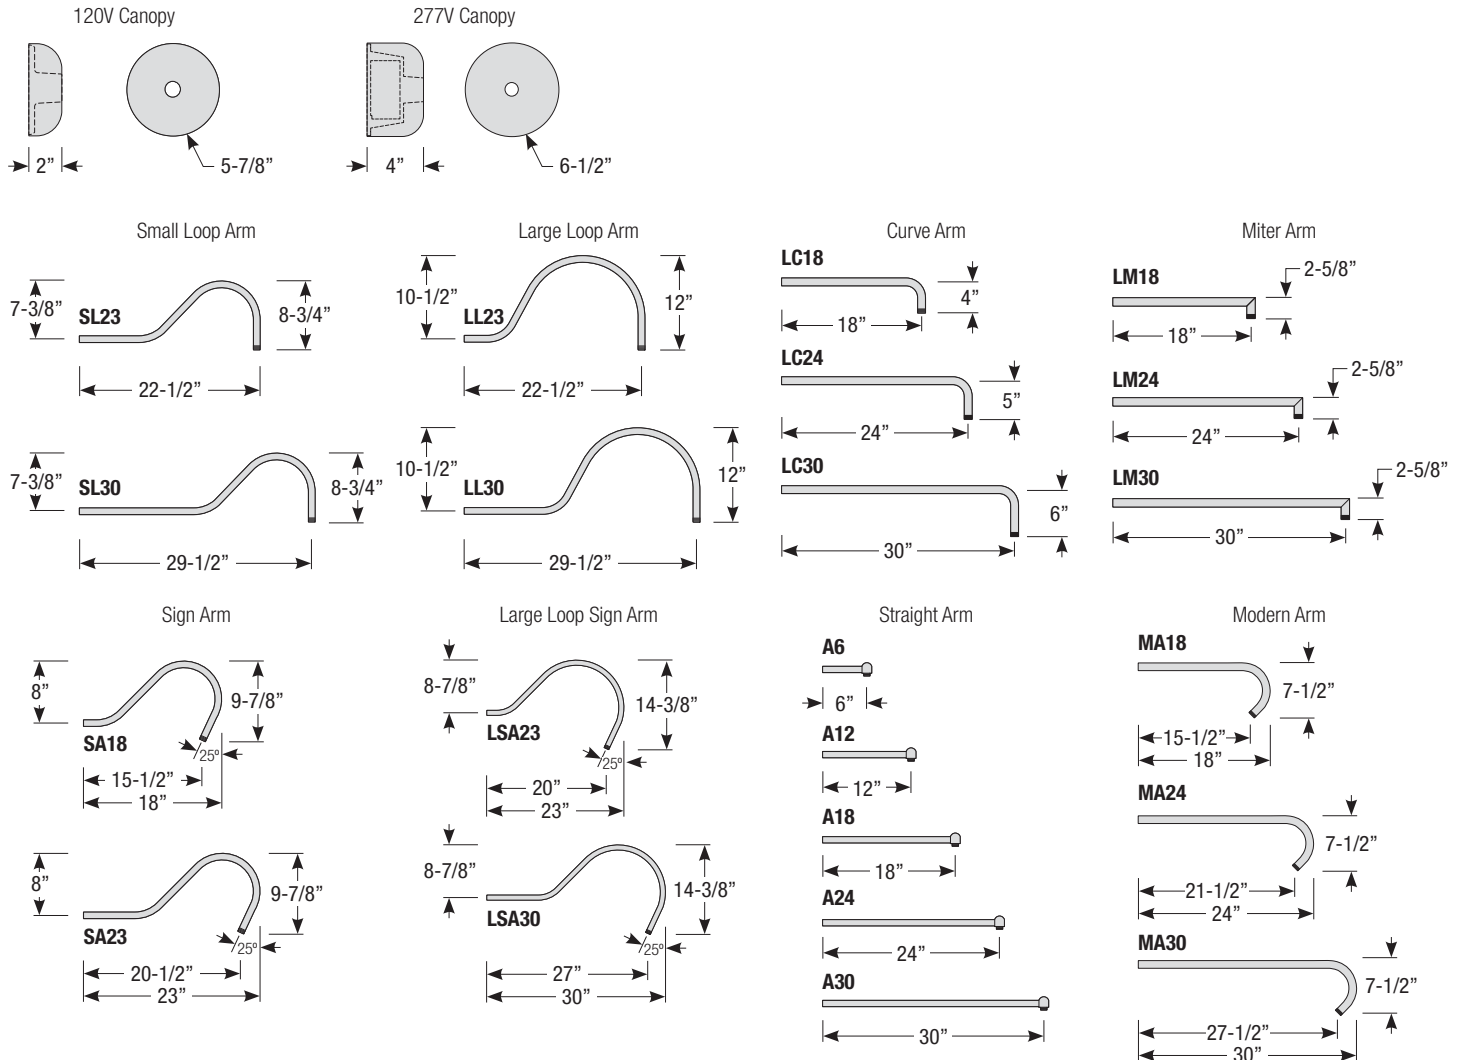

Standard Finishes

	ABL (Aegean Blue)		RD (Red)
	BB (Burnished Bronze)		SGR (Sage Green)
	BK (Gloss Black)		SGW (Semi Gloss White)
	BLU (Blue)		SND (Sand)
	DVG (Dove Gray)		SS (Satin Silver)
	FLG (Flannel Gray)		TBZ (Textured Bronze)
	LG (Lime Green)		TGP (Textured Graphite)
	MB (Matte Black)		TNG (Tangerine)
	MBL (Midnight Blue)		TTL (Tahitian Teal)
	PNA (Painted Natural Aluminum)		WT (Gloss White)
	PNC (Painted Natural Copper)		YEL (Yellow)

Specialty Finishes

	GA (Galvanized)

Note: All arm mounts include canopy

Spec-00023 Revised 08/11/2020

14508 Nelson Ave. City of Industry, CA 91744 • tel: 626.336.4511 • fax: 626.330.4266 • www.TroyRLM.com
©2020 Troy-RLM Lighting, A Division of Troy-CSL Lighting, Inc. All rights reserved. Subject to change without notice.