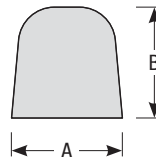

BELL

Aluminum Shade with Solite Lens, Two-Toned Shade and Lens Ring Option

Catalog #:

Project:

Type:

Date:

Notes:

Electrical

- 120V input (277V available in arm and post option only)
- Integrated power supply allows the fixture to be connected directly into line voltage
- Pre-wired and ready for install
- LED is dimmable with Incandescent/Triac dimmers

Mounting

- 1/2" or 3/4" IP for arms. Flush mount, stems and post available only in 1/2"
- 9' Pendant cord available in black or white cord (includes 5" canopy with the same finish as the shade)

Finishes

- Two-toned shade and lens ring finish options
- Available in 21 standard and 2 specialty finishes with optional coastal coating to protect finish in coastal environments (add "-C" to the finish)
- Consult factory for custom finish options

Listing

UL listed to US and Canadian standards for wet locations