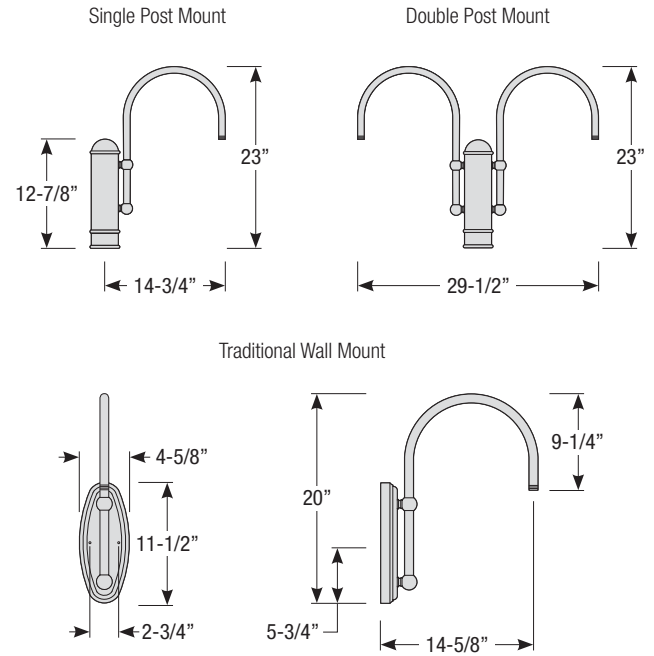

5. Post mount only

Post Type Order Matrix (Example: P8683-96SGW)

Post Type	Finish
PM4946 (Cast Aluminum Post)	ABL (Aegean Blue)
P8683-96 (Cast Aluminum Base w/ 96" Aluminum Post)	BB (Burnished Bronze)
P8683-120 (Cast Aluminum Base w/ 120" Aluminum Post)	BK (Gloss Black)
P8684-96 (96" Straight Aluminum Post)	BLU (Blue)
P8684-120 (120" Straight Aluminum Post)	DVG (Dove Gray)
PM8685 (Cast Aluminum Pier Mount - must be used with straight aluminum post, P8684)	FLG (Flannel Gray)
	GA (Galvanized)
	LG (Lime Green)
	MB (Matte Black)
	MBL (Midnight Blue)
	PNA (Painted Natural Aluminum)
	PNC (Painted Natural Copper)
	RD (Red)
	SGR (Sage Green)
	SGW (Semi Gloss White)
	SND (Sand)
	SS (Satin Silver)
	TBZ (Textured Bronze)
	TGP (Textured Graphite)
	TNG (Tangerine)
	TTL (Tahitian Teal)
	WT (Gloss White)
	YEL (Yellow)

Standard Finishes

ABL (Aegean Blue)	RD (Red)
BB (Burnished Bronze)	SGR (Sage Green)
BK (Gloss Black)	SGW (Semi Gloss White)
BLU (Blue)	SND (Sand)
DVG (Dove Gray)	SS (Satin Silver)
FLG (Flannel Gray)	TBZ (Textured Bronze)
LG (Lime Green)	TGP (Textured Graphite)
MB (Matte Black)	TNG (Tangerine)
MBL (Midnight Blue)	TTL (Tahitian Teal)
PNA (Painted Natural Aluminum)	WT (Gloss White)
PNC (Painted Natural Copper)	YEL (Yellow)

Specialty Finishes

1. GA (Galvanized)

Spec-00023 Revised 08/11/2020