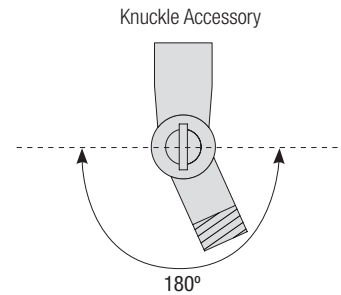

ARCHETYPE

Aluminum Shade
with Glass and Guard Options

Catalog #:

Project:

Type:

Date:

Notes:

Knuckle Accessory Order Matrix (Example: 2KNL TBZ)

Pipe	Finish	Finish	Coastal Coating Option
2 (1/2" IP)	KNL (Adjustable 180° Knuckle for Arm Mounts)	ABL (Aegean Blue)	(blank) (No coating)
3 (3/4" IP)		BB (Burnished Bronze)	-C (Coating)
		BK (Gloss Black)	
		BLU (Blue)	
		DVG (Dove Gray)	
		FLG (Flannel Gray)	
		GA (Galvanized)	
		LG (Lime Green)	
		MB (Matte Black)	
		MBL (Midnight Blue)	
		PNA (Painted Natural Aluminum)	
		PNC (Painted Natural Copper)	
		RD (Red)	
		SGR (Sage Green)	
		SGW (Semi Gloss White)	
		SND (Sand)	
		SS (Satin Silver)	
		TBZ (Textured Bronze)	
		TGP (Textured Graphite)	
		TNG (Tangerine)	
		TTL (Tahitian Teal)	
		WT (Gloss White)	
		YEL (Yellow)	

Description

Adjustable knuckle for arm mounts that allow luminaire to be rotated up to 180°.

KEY: Standard Finishes

ABL (Aegean Blue)	LG (Lime Green)	SGR (Sage Green)
BB (Burnished Bronze)	MB (Matte Black)	SGW (Semi Gloss White)
BK (Gloss Black)	MBL (Midnight Blue)	SND (Sand)
BLU (Blue)	PNA (Painted Natural Aluminum)	SS (Satin Silver)
DVG (Dove Gray)	PNC (Painted Natural Copper)	TBZ (Textured Bronze)
FLG (Flannel Gray)	RD (Red)	TGP (Textured Graphite)

Specialty Finishes

TNG (Tangerine)	GA (Galvanized)
TTL (Tahitian Teal)	
WT (Gloss White)	
YEL (Yellow)