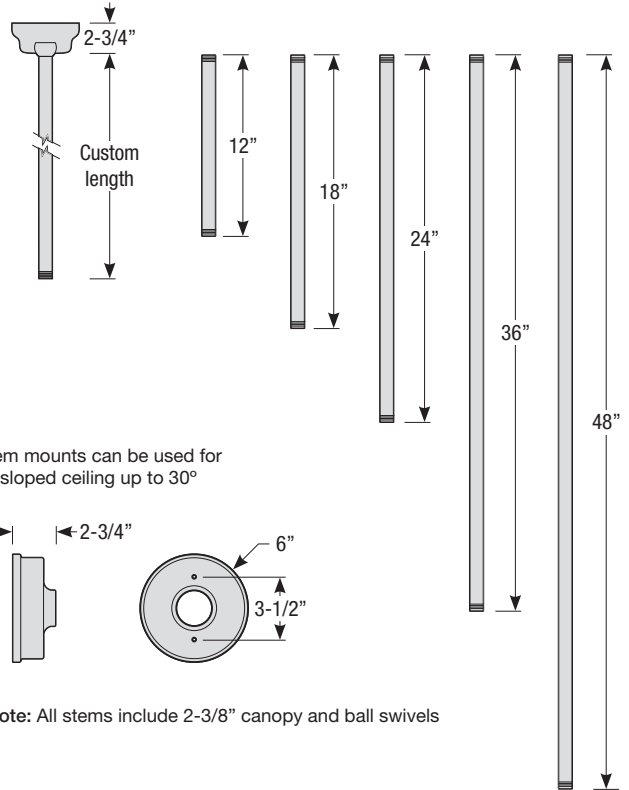

ARCHETYPE

Aluminum Shade
with Glass and Guard Options

Catalog #:

Project:

Date:

Type:

Notes:

Stem Mount Order Matrix (Example: 2HS18TBZ)

Pipe	Stem Length	Finish	Coastal Coating Option
2 (1/2" IP)	HS12 (12")	ABL (Aegean Blue)	(blank) (No coating)
	HS18 (18")	BB (Burnished Bronze)	-C (Coating)
	HS24 (24")	BK (Gloss Black)	
	HS36 (36")	BLU (Blue)	
	HS48 (48")	DVG (Dove Gray)	
	HS_ (Custom length from 2" up to 60")	FLG (Flannel Gray)	
		GA (Galvanized)	
		LG (Lime Green)	
		MB (Matte Black)	
		MBL (Midnight Blue)	
		PNA (Painted Natural Aluminum)	
		PNC (Painted Natural Copper)	
		RD (Red)	
		SGR (Sage Green)	
		SGW (Semi Gloss White)	
		SND (Sand)	
	SS (Satin Silver)		
	TBZ (Textured Bronze)		
	TGP (Textured Graphite)		
	TNG (Tangerine)		
	TTL (Tahitian Teal)		
	WT (Gloss White)		
	YEL (Yellow)		

Note: All stems include 2-3/8" canopy and ball swivels

KEY: Standard Finishes

ABL (Aegean Blue)	LG (Lime Green)	SGR (Sage Green)
BB (Burnished Bronze)	MB (Matte Black)	SGW (Semi Gloss White)
BK (Gloss Black)	MBL (Midnight Blue)	SND (Sand)
BLU (Blue)	PNA (Painted Natural Aluminum)	SS (Satin Silver)
DVG (Dove Gray)	PNC (Painted Natural Copper)	TBZ (Textured Bronze)
FLG (Flannel Gray)	RD (Red)	TGP (Textured Graphite)

Specialty Finishes

TNG (Tangerine)	GA (Galvanized)
TTL (Tahitian Teal)	
WT (Gloss White)	
YEL (Yellow)