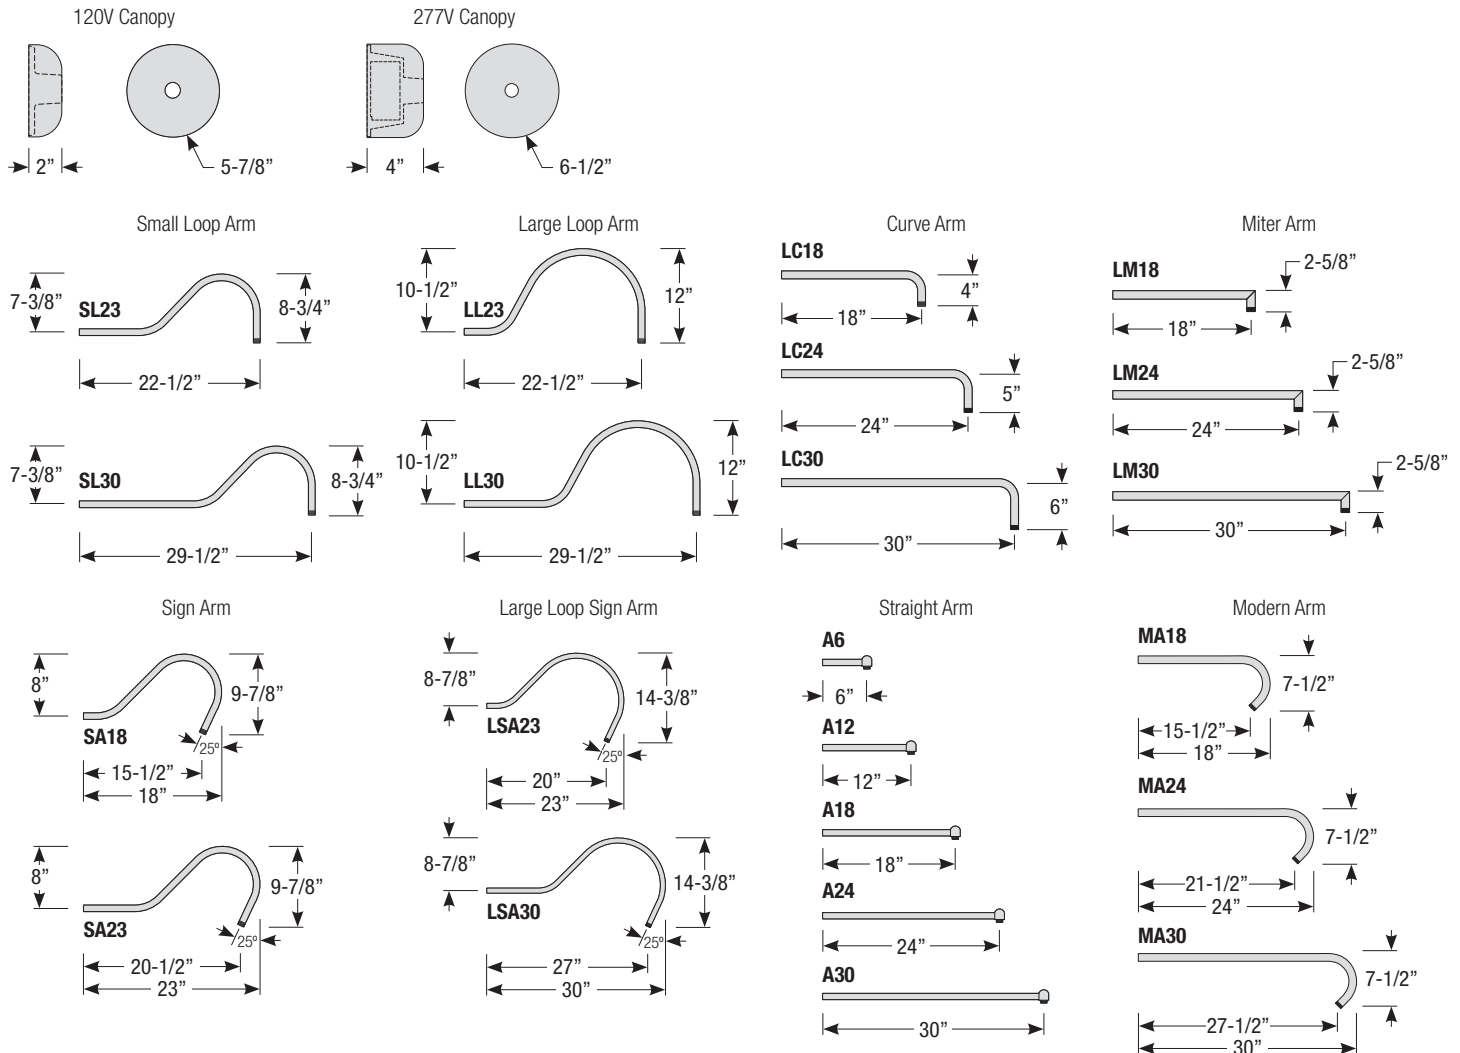

Standard Finishes

	ABL (Aegean Blue)		RD (Red)
	BB (Burnished Bronze)		SGR (Sage Green)
	BK (Gloss Black)		SGW (Semi Gloss White)
	BLU (Blue)		SND (Sand)
	DVG (Dove Gray)		SS (Satin Silver)
	FLG (Flannel Gray)		TBZ (Textured Bronze)
	LG (Lime Green)		TGP (Textured Graphite)
	MB (Matte Black)		TNG (Tangerine)
	MBL (Midnight Blue)		TTL (Tahitian Teal)
	PNA (Painted Natural Aluminum)		WT (Gloss White)
	PNC (Painted Natural Copper)		YEL (Yellow)

Specialty Finishes

	GA (Galvanized)

Note: All arm mounts include canopy

Spec-00022 Revised 09/16/2020

14508 Nelson Ave. City of Industry, CA 91744 • tel: 626.336.4511 • fax: 626.330.4266 • www.TroyRLM.com
©2020 Troy-RLM Lighting, A Division of Troy-CSL Lighting, Inc. All rights reserved. Subject to change without notice.