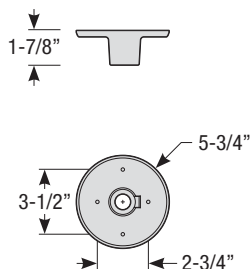

Ceiling Flush Mount Canopy

Note: Ceiling flush mount canopy includes 2" stem

Pendant Canopy