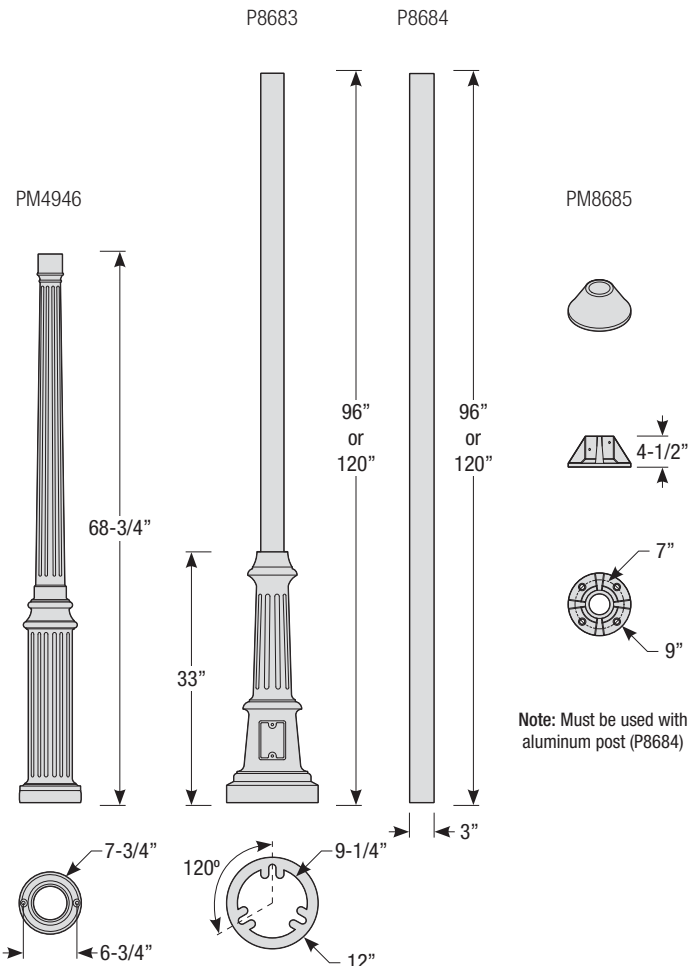

Post Type Order Matrix (Example: P8683-96TBZ)

Post Type	Finish
PM4946 (Cast Aluminum Post)	ABL (Aegean Blue)
P8683-96 (Cast Aluminum Base w/ 96" Aluminum Post)	BB (Burnished Bronze)
P8683-120 (Cast Aluminum Base w/ 120" Aluminum Post)	BK (Gloss Black)
P8684-96 (96" Straight Aluminum Post)	BLU (Blue)
P8684-120 (120" Straight Aluminum Post)	DVG (Dove Gray)
PM8685 (Cast Aluminum Pier Mount - must be used with straight aluminum post, P8684)	FLG (Flannel Gray)
	GA (Galvanized)
	LG (Lime Green)
	MB (Matte Black)
	MBL (Midnight Blue)
	PNA (Painted Natural Aluminum)
	PNC (Painted Natural Copper)
	RD (Red)
	SGR (Sage Green)
	SGW (Semi Gloss White)
	SND (Sand)
	SS (Satin Silver)
	TBZ (Textured Bronze)
	TGP (Textured Graphite)
	TNG (Tangerine)
	TTL (Tahitian Teal)
	WT (Gloss White)
	YEL (Yellow)