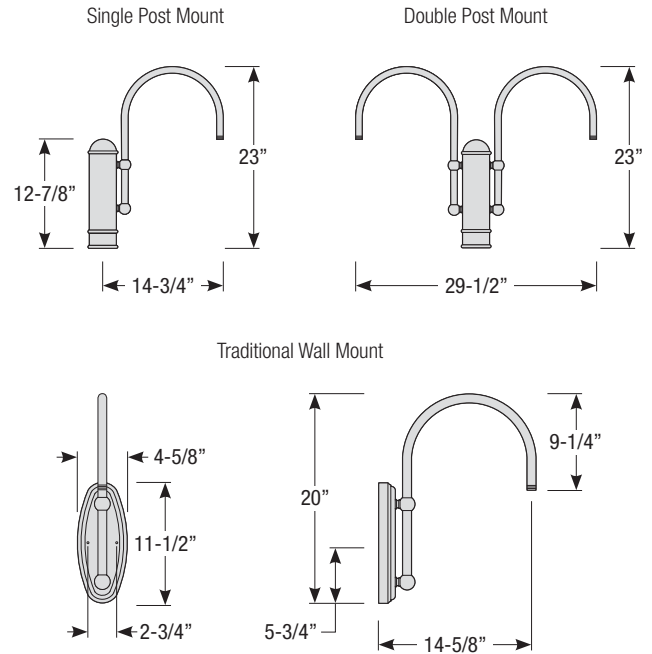

ARCHETYPE

Aluminum Shade
with Glass and Guard Options

Catalog #:

Project:

Date:

Type:

Notes:

Post / Wall Mount Order Matrix (Example: 2W1TBZ)

Pipe	Mount Type	Finish	Input Voltage
2 (1/2" IP)	P1 (Single Post Mount) P2 (Double Post Mount) W1 (Traditional Wall Mount)	ABL (Aegean Blue)	(blank) (120V)
		BB (Burnished Bronze)	-27^s (277V)
		BK (Gloss Black)	
	BLU (Blue)		
	DVG (Dove Gray)		
	FLG (Flannel Gray)		
	GA (Galvanized)		
	LG (Lime Green)		
	MB (Matte Black)		
	MBL (Midnight Blue)		
	PNA (Painted Natural Aluminum)		
	PNC (Painted Natural Copper)		
	RD (Red)		
	SGR (Sage Green)		
	SGW (Semi Gloss White)		
	SND (Sand)		
	SS (Satin Silver)		
	TBZ (Textured Bronze)		
TGP (Textured Graphite)			
TNG (Tangerine)			
TTL (Tahitian Teal)			
WT (Gloss White)			
YEL (Yellow)			

5. Post mount only