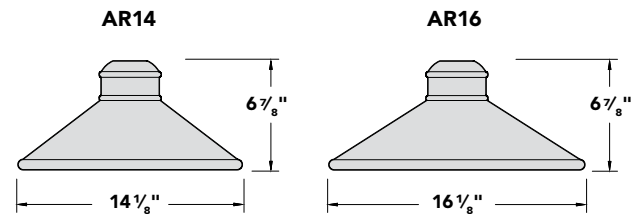

ARCHETYPE

Aluminum Shade w/ Glass and Guard Options
1/2" IP and 3/4" IP Arm, Stem and Pendant Options
UL Wet Location Listed
UL Damp Location Listed Pendants

Fixture

- Aluminum Shade
- Incandescent and Fluorescent Lamp Options

Finishes

- Shade, Arm and Stem Finish Options
- See Reverse Side of Sheet for Finish Options

Mounting

- 1/2" IP and 3/4" IP Arms Available
- Stem and Pendant Options

AR14, AR16

ORDERING EXAMPLE (FIXTURE AND MOUNTING SHOWN)

PIPE	CAT NO.	LAMP	FINISH	ACC	PIPE	MOUNTING	FINISH
3	AR16	M	TBZ	CGWC	3	SL23	TBZ

3/4" IP, Archetype 16", Incandescent, Textured Bronze Shade, Clear Glass with Wire Cage

3/4" IP, Small Loop 23", Textured Bronze

PIPE	CAT NO.	LAMP / BALLAST¹	SHADE / MOUNT FINISH	ACCESSORIES			
2	1/2" IP	AR14	M	Incandescent Med Base 100W max	All Standard and Specialty Finishes	CG	Clear Glass
3	3/4" IP	AR16	M	GU2413¹ 13W GU24 Base, 2700K, 120V	Coastal Finish Option – Add "-C" to end of order number Specify finish for Shade and Arm or Stem separately as in the example above. Cage or Guard finish will match Shade finish.	FG	Frosted Glass
			GU2418¹ 18W GU24 Base, 2700K, 120V	OG		Opal Glass	
			GU2426¹ 26W GU24 Base, 2700K, 120V	CGG		Clear Glass w/ Cast Guard	
			GU2432^{1,6} 32W GU24 Base, 2700K, 120V	FGG		Frosted Glass w/ Cast Guard	
			GU2442^{1,6} 42W GU24 Base, 2700K, 120V	OGG		Opal Glass w/ Cast Guard	
			LED12^{1,11} 12W COB LED, 2700°K 90 CRI, 120V, 840 Lumens	CGWC	Clear Glass w/ Wire Cage		
			LED18^{1,11} 18W COB LED, 2700°K 90 CRI, 120V, 1260 Lumens	FGWC	Frosted Glass w/ Wire Cage		
				OGWC	Opal Glass w/ Wire Cage		

¹ LAMPS/LEDS INCLUDED

⁶ NOT FOR USE IN GLASS/CASTGUARD/WIRE CAGE ENCLOSURES

¹¹ FROSTED GLASS (FG) INCLUDED

PIPE	CAT NO.	LAMP/BALLAST	SHADE FINISH	ACCESSORY
3	AR16	M	TBZ	CGWC

MOUNT PIPE	MOUNT	MOUNT FINISH
3	SL23	TBZ

A Division of Troy-CSL Lighting, Inc.
Copyright © 2015 Troy-CSL Lighting, Inc.

14508 Nelson Avenue City of Industry, CA 91744
www.TroyRLM.com T: 626.336.4511 F: 626.330.4266

Project _____
Fixture Type _____
Location _____
Contact _____
Phone _____