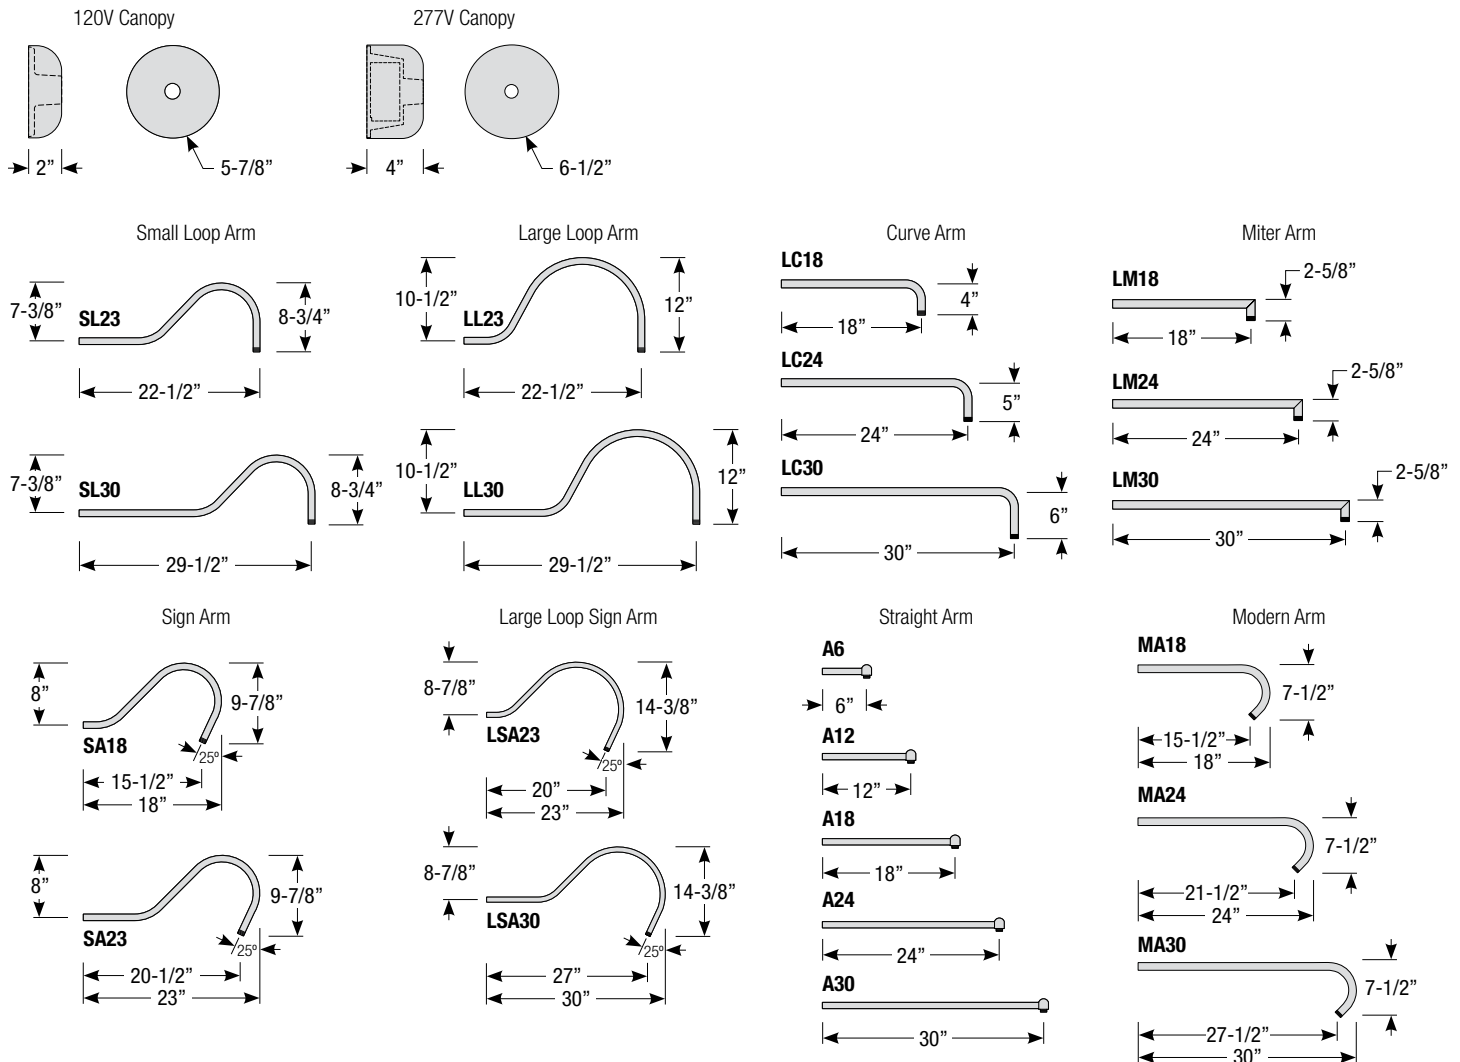

Standard Finishes

	ABL (Aegean Blue)		PNC (Painted Natural Copper)
	BB (Burnished Bronze)		RD (Red)
	BK (Gloss Black)		SGR (Sage Green)
	BLU (Blue)		SGW (Semi Gloss White)
	DVG (Dove Gray)		SND (Sand)
	FLG (Flannel Gray)		SS (Satin Silver)
	LG (Lime Green)		TBZ (Textured Bronze)
	MB (Matte Black)		TGP (Textured Graphite)
	MBL (Midnight Blue)		TNG (Tangerine)
	PNA (Painted Natural Aluminum)		TTL (Tahitian Teal)
			WT (Gloss White)

Specialty Finishes

	GA (Galvanized)		SA (Satin Aluminum)

2. Satin aluminum cannot be coated

Note: All arm mounts include canopy

Revised 06/01/2018