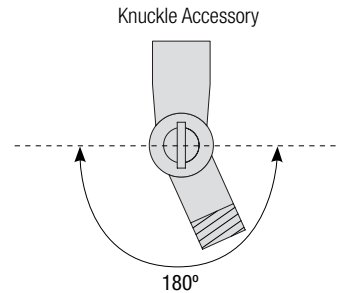

AERO

Multi Shade Fixture Two-Toned Outer and Inner Shade

Catalog #:

Project:

Date:

Type:

Notes:

Knuckle Accessory Order Matrix (Example: 2KNLTNG)

Pipe	Finish	Finish	Coastal Coating Option
2 (1/2" IP)	KNL (Adjustable 180° Knuckle for Arm Mounts)	ABL (Aegean Blue)	(blank) (No coating)
3 (3/4" IP)		BB (Burnished Bronze)	-C² (Coating)
		BK (Gloss Black)	
		BLU (Blue)	
		DVG (Dove Gray)	
		FLG (Flannel Gray)	
		GA (Galvanized)	
		LG (Lime Green)	
		MB (Matte Black)	
		MBL (Midnight Blue)	
		PNA (Painted Natural Aluminum)	
		PNC (Painted Natural Copper)	
		RD (Red)	
		SA (Satin Aluminum)	
		SGR (Sage Green)	
		SGW (Semi Gloss White)	
		SND (Sand)	
		SS (Satin Silver)	
		TBZ (Textured Bronze)	
		TGP (Textured Graphite)	
		TNG (Tangerine)	
		TTL (Tahitian Teal)	
		WT (Gloss White)	

Description

Adjustable knuckle for arm mounts that allow luminaire to be rotated up to 180°.

2. Satin aluminum cannot be coated

KEY: Standard Finishes

ABL (Aegean Blue)	LG (Lime Green)	SGR (Sage Green)
BB (Burnished Bronze)	MB (Matte Black)	SGW (Semi Gloss White)
BK (Gloss Black)	MBL (Midnight Blue)	SND (Sand)
BLU (Blue)	PNA (Painted Natural Aluminum)	SS (Satin Silver)
DVG (Dove Gray)	PNC (Painted Natural Copper)	TBZ (Textured Bronze)
FLG (Flannel Gray)	RD (Red)	TGP (Textured Graphite)

Specialty Finishes

TNG (Tangerine)	GA (Galvanized)
TTL (Tahitian Teal)	SA (Satin Aluminum)
WT (Gloss White)	

Revised 06/01/2018