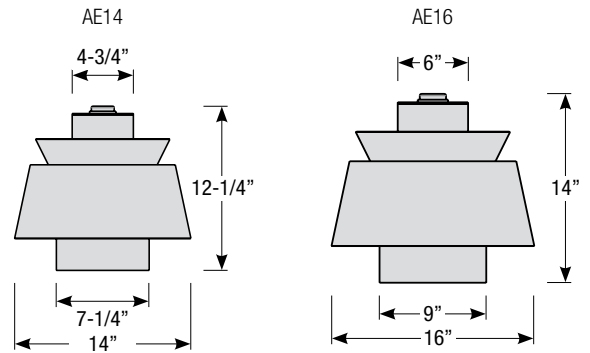

AERO

Multi Shade Fixture Two-Toned Outer and Inner Shade

Catalog #:

Project:

Type:

Date:

Notes:

Electrical

- 120V input (277V available in arm and post option only)
- Integrated power supply allows the fixture to be connected directly into line voltage
- Pre-wired and ready for install
- Dimmable with Incandescent/Triac dimmers

Mounting

- 1/2" or 3/4" IP for arms. Flush mount, stems and post available only in 1/2"
- 9' Pendant cord available in black or white cord (includes 5" canopy with the same finish as the shade)

Finishes

- Two-toned outer and inner shade
- Available in 21 standard and 2 specialty finishes with optional coastal coating to protect finish in coastal environments (add "-C" to the finish)
- Consult factory for custom finish options

Listing

UL listed to US and Canadian standards for wet locations

Aero Order Matrix (Example: RA10LED1127GA-2)

Diameter	LED Light Engine	Inner Shade Finish	Outer Shade Finish	Coastal Coating Option	Mounting Type
AE14 (14") AE16 (16")	LED1127¹ (11W LED / 2700K / 90 CRI / 1188lm)	ABL (Aegean Blue)	ABL Aegean Blue	(blank) (No coating)	-2 (1/2" IP)
	LED1130¹ (11W LED / 3000K / 90 CRI / 1265lm)	BB (Burnished Bronze)	BB (Burnished Bronze)	-C² (Coating)	-3 (3/4" IP)
	LED1135¹ (11W LED / 3500K / 90 CRI / 1305lm)	BK (Gloss Black)	BK (Gloss Black)		-B (Black Cord Pendant)
	LED1140¹ (11W LED / 4000K / 90 CRI / 1364lm)	BLU (Blue)	BLU (Blue)		-W (White Cord Pendant)
	LED1527¹ (15W LED / 2700K / 90 CRI / 1620lm)	DVG (Dove Gray)	DVG (Dove Gray)		-F (Flush Mount)
	LED1527¹ (15W LED / 2700K / 90 CRI / 1620lm)	FLG (Flannel Gray)	FLG (Flannel Gray)		
	LED1530¹ (15W LED / 3000K / 90 CRI / 1725lm)	GA (Galvanized)	GA (Galvanized)		
	LED1535¹ (15W LED / 3500K / 90 CRI / 1780lm)	LG (Lime Green)	LG (Lime Green)		
	LED1540¹ (15W LED / 4000K / 90 CRI / 1860lm)	MB (Matte Black)	MB (Matte Black)		
		MBL (Midnight Blue)	MBL (Midnight Blue)		
		PNA (Painted Natural Aluminum)	PNA (Painted Natural Aluminum)		
		PNC (Painted Natural Copper)	PNC (Painted Natural Copper)		
		RD (Red)	RD (Red)		
		SA (Satin Aluminum)	SA (Satin Aluminum)		
	SGR (Sage Green)	SGR (Sage Green)			
	SGW (Semi Gloss White)	SGW (Semi Gloss White)			
	SND (Sand)	SND (Sand)			
	SS (Satin Silver)	SS (Satin Silver)			
	TBZ (Textured Bronze)	TBZ (Textured Bronze)			
	TGP (Textured Graphite)	TGP (Textured Graphite)			
	TNG (Tangerine)	TNG (Tangerine)			
	TTL (Tahitian Teal)	TTL (Tahitian Teal)			
	WT (Gloss White)	WT (Gloss White)			

1. Lamp/LED included

2. Satin aluminum cannot be coated

KEY: Standard Finishes

ABL (Aegean Blue)	LG (Lime Green)	SGR (Sage Green)
BB (Burnished Bronze)	MB (Matte Black)	SGW (Semi Gloss White)
BK (Gloss Black)	MBL (Midnight Blue)	SND (Sand)
BLU (Blue)	PNA (Painted Natural Aluminum)	SS (Satin Silver)
DVG (Dove Gray)	PNC (Painted Natural Copper)	TBZ (Textured Bronze)
FLG (Flannel Gray)	RD (Red)	TGP (Textured Graphite)

Specialty Finishes

TNG (Tangerine)	GA (Galvanized)
TTL (Tahitian Teal)	SA (Satin Aluminum)
WT (Gloss White)	

Revised 06/01/2018