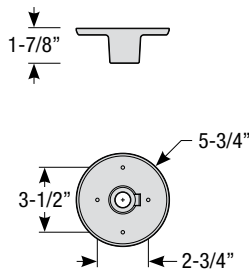

Ceiling Flush Mount Canopy

Note: Ceiling flush mount canopy includes 2" stem

Pendant Canopy

Revised 06/01/2018