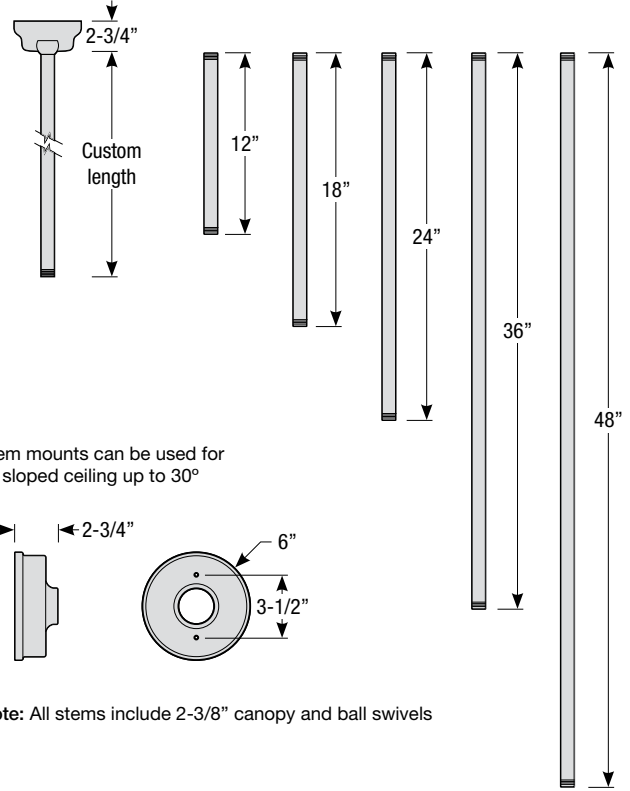

AERO

Multi Shade Fixture Two-Toned Outer and Inner Shade

Catalog #:

Project:

Date:

Type:

Notes:

Stem Mount Order Matrix (Example: 2HS18TNG)

Pipe	Stem Length	Finish	Coastal Coating Option
2 (1/2" IP)	HS12 (12")	ABL (Aegean Blue)	(blank) (No coating)
	HS18 (18")	BB (Burnished Bronze)	-C² (Coating)
	HS24 (24")	BK (Gloss Black)	
	HS36 (36")	BLU (Blue)	
	HS48 (48")	DVG (Dove Gray)	
	HS__ (Custom length from 2" up to 60")	FLG (Flannel Gray)	
		GA (Galvanized)	
		LG (Lime Green)	
		MB (Matte Black)	
		MBL (Midnight Blue)	
		PNA (Painted Natural Aluminum)	
		PNC (Painted Natural Copper)	
		RD (Red)	
		SA (Satin Aluminum)	
		SGR (Sage Green)	
	SGW (Semi Gloss White)		
	SND (Sand)		
	SS (Satin Silver)		
	TBZ (Textured Bronze)		
	TGP (Textured Graphite)		
	TNG (Tangerine)		
	TTL (Tahitian Teal)		
	WT (Gloss White)		

2. Satin aluminum cannot be coated

Stem mounts can be used for sloped ceiling up to 30°

Note: All stems include 2-3/8" canopy and ball swivels

KEY: Standard Finishes

ABL (Aegean Blue)	LG (Lime Green)	SGR (Sage Green)
BB (Burnished Bronze)	MB (Matte Black)	SGW (Semi Gloss White)
BK (Gloss Black)	MBL (Midnight Blue)	SND (Sand)
BLU (Blue)	PNA (Painted Natural Aluminum)	TBZ (Textured Bronze)
DVG (Dove Gray)	PNC (Painted Natural Copper)	TGP (Textured Graphite)
FLG (Flannel Gray)	RD (Red)	TNG (Tangerine)

Specialty Finishes

TTL (Tahitian Teal)	GA (Galvanized)
WT (Gloss White)	SA (Satin Aluminum)