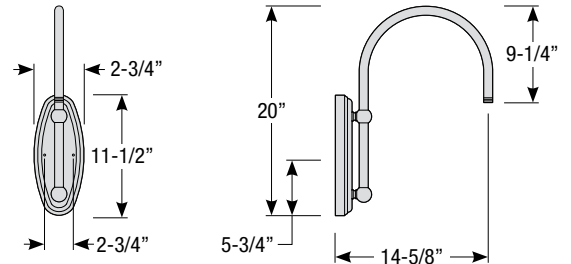

3. Post mount only

Single Post Mount

Double Post Mount

Traditional Wall Mount

Post Type Order Matrix (Example: P8683-96TNG)

Post Type	Finish
PM4946 (Cast Aluminum Post)	ABL (Aegean Blue)
P8683-96 (Cast Aluminum Base w/ 96" Aluminum Post)	BB (Burnished Bronze)
P8683-120 (Cast Aluminum Base w/ 120" Aluminum Post)	BK (Gloss Black)
P8684-96 (96" Straight Aluminum Post)	BLU (Blue)
P8684-120 (120" Straight Aluminum Post)	DVG (Dove Gray)
PM8685 (Cast Aluminum Pier Mount - must be used with straight aluminum post, P8683)	FLG (Flannel Gray)
	GA (Galvanized)
	LG (Lime Green)
	MB (Matte Black)
	MBL (Midnight Blue)
	PNA (Painted Natural Aluminum)
	PNC (Painted Natural Copper)
	RD (Red)
	SA (Satin Aluminum)
	SGR (Sage Green)
	SGW (Semi Gloss White)
	SND (Sand)
	SS (Satin Silver)
	TBZ (Textured Bronze)
	TGP (Textured Graphite)
	TNG (Tangerine)
	TTL (Tahitian Teal)
	WT (Gloss White)