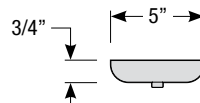

Specialty Finishes

TTL (Tahitian Teal)	GA (Galvanized)
WT (Gloss White)	SA (Satin Aluminum)

Ceiling Flush Mount Canopy

Note: Ceiling flush mount canopy includes 2" stem

Pendant Canopy

Revised 06/01/2018