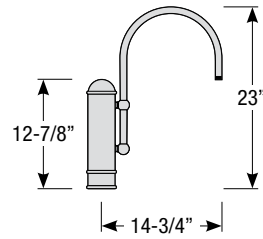

AERO

Multi Shade Fixture Two-Toned Outer and Inner Shade

Catalog #:

Project:

Date:

Type:

Notes:

Post / Wall Mount Order Matrix (Example: 2W1TNG)

Pipe	Mount Type	Finish	Input Voltage
2 (1/2" IP)	P1 (Single Post Mount) P2 (Double Post Mount) W1 (Traditional Wall Mount)	ABL (Aegean Blue)	(blank) (120V) -27³ (277V)
		BB (Burnished Bronze)	
		BK (Gloss Black)	
	BLU (Blue)		
	DVG (Dove Gray)		
	FLG (Flannel Gray)		
	GA (Galvanized)		
	LG (Lime Green)		
	MB (Matte Black)		
	MBL (Midnight Blue)		
	PNA (Painted Natural Aluminum)		
	PNC (Painted Natural Copper)		
	RD (Red)		
	SA (Satin Aluminum)		
	SGR (Sage Green)		
	SGW (Semi Gloss White)		
	SND (Sand)		
SS (Satin Silver)			
TBZ (Textured Bronze)			
TGP (Textured Graphite)			
TNG (Tangerine)			
TTL (Tahitian Teal)			
WT (Gloss White)			

3. Post mount only

Single Post Mount