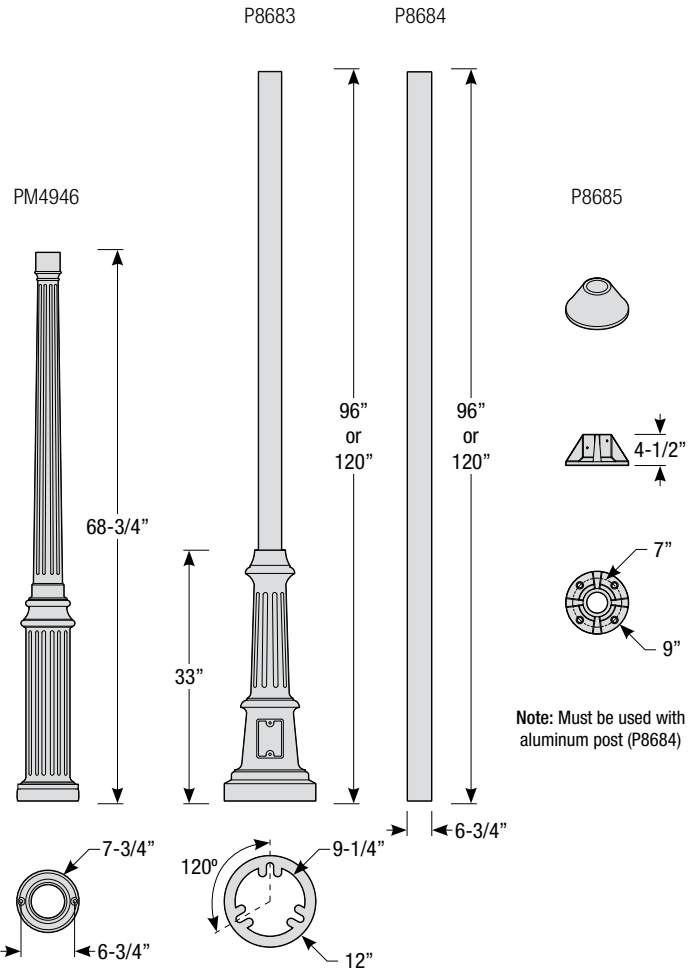

Specialty Finishes

GA (Galvanized)	SA (Satin Aluminum)

Revised 06/01/2018

Note: Must be used with aluminum post (P8684)