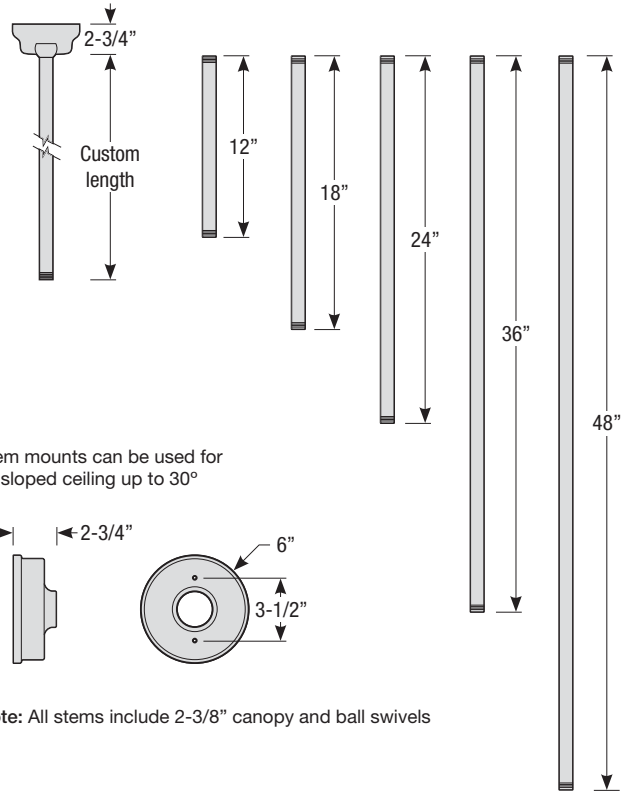

### Mounting

- 1/2" or 3/4" IP for arms. Flush mount, stems and post available only in 1/2"
- 9' Pendant cord available in black or white cord (includes 5" canopy with the same finish as the shade)

Note: All stems include 2-3/8" canopy and ball swivels