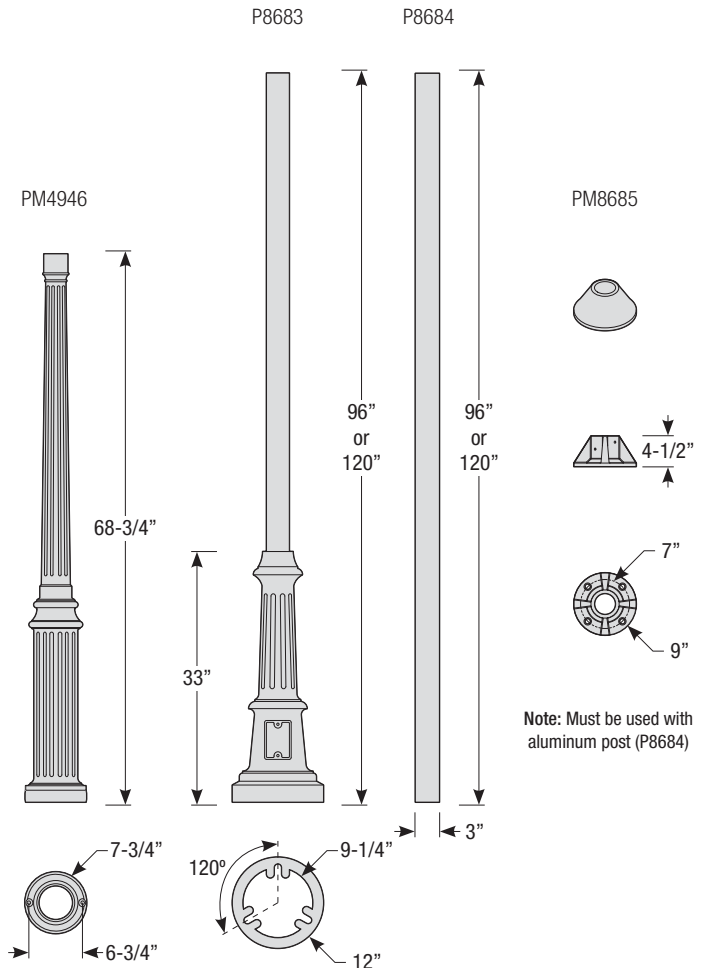

3. Post mount only

Post Type Order Matrix (Example: P8683-96TNG)

Post Type	Finish
PM4946 (Cast Aluminum Post)	ABL (Aegean Blue)
P8683-96 (Cast Aluminum Base w/ 96" Aluminum Post)	BB (Burnished Bronze)
P8683-120 (Cast Aluminum Base w/ 120" Aluminum Post)	BK (Gloss Black)
P8684-96 (96" Straight Aluminum Post)	BLU (Blue)
P8684-120 (120" Straight Aluminum Post)	DVG (Dove Gray)
PM8685 (Cast Aluminum Pier Mount - must be used with straight aluminum post, P8684)	FLG (Flannel Gray)
	GA (Galvanized)
	LG (Lime Green)
	MB (Matte Black)
	MBL (Midnight Blue)
	PNA (Painted Natural Aluminum)
	PNC (Painted Natural Copper)
	RD (Red)
	SGR (Sage Green)
	SGW (Semi Gloss White)
	SND (Sand)
	SS (Satin Silver)
	TBZ (Textured Bronze)
	TGP (Textured Graphite)
	TNG (Tangerine)
	TTL (Tahitian Teal)
	WT (Gloss White)
	YEL (Yellow)

Standard Finishes

	ABL (Aegean Blue)		RD (Red)
	BB (Burnished Bronze)		SGR (Sage Green)
	BK (Gloss Black)		SGW (Semi Gloss White)
	BLU (Blue)		SND (Sand)
	DVG (Dove Gray)		SS (Satin Silver)
	FLG (Flannel Gray)		TBZ (Textured Bronze)
	LG (Lime Green)		TGP (Textured Graphite)
	MB (Matte Black)		TNG (Tangerine)
	MBL (Midnight Blue)		TTL (Tahitian Teal)
	PNA (Painted Natural Aluminum)		WT (Gloss White)
	PNC (Painted Natural Copper)		YEL (Yellow)

Specialty Finishes

	GA (Galvanized)

Spec-00020 Revised 08/11/2020

14508 Nelson Ave. City of Industry, CA 91744 • tel: 626.336.4511 • fax: 626.330.4266 • www.TroyRLM.com
©2020 Troy-RLM Lighting, A Division of Troy-CSL Lighting, Inc. All rights reserved. Subject to change without notice.