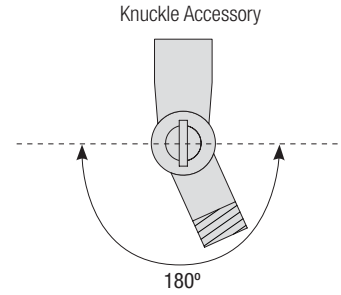

AERO

Multi Shade Fixture Two-Toned Outer and Inner Shade

Catalog #:

Project:

Type:

Date:

Notes:

Knuckle Accessory Order Matrix (Example: 2KNLTNG)

Pipe	Finish	Finish	Coastal Coating Option
2 (1/2" IP)	KNL (Adjustable 180° Knuckle for Arm Mounts)	ABL (Aegean Blue)	(blank) (No coating)
3 (3/4" IP)		BB (Burnished Bronze)	-C (Coating)
		BK (Gloss Black)	
		BLU (Blue)	
		DVG (Dove Gray)	
		FLG (Flannel Gray)	
		GA (Galvanized)	
		LG (Lime Green)	
		MB (Matte Black)	
		MBL (Midnight Blue)	
		PNA (Painted Natural Aluminum)	
		PNC (Painted Natural Copper)	
		RD (Red)	
		SGR (Sage Green)	
		SGW (Semi Gloss White)	
		SND (Sand)	
		SS (Satin Silver)	
		TBZ (Textured Bronze)	
		TGP (Textured Graphite)	
		TNG (Tangerine)	
		TTL (Tahitian Teal)	
		WT (Gloss White)	
		YEL (Yellow)	

Description

Adjustable knuckle for arm mounts that allow luminaire to be rotated up to 180°.

KEY: Standard Finishes

ABL (Aegean Blue)	LG (Lime Green)	SGR (Sage Green)
BB (Burnished Bronze)	MB (Matte Black)	SGW (Semi Gloss White)
BK (Gloss Black)	MBL (Midnight Blue)	SND (Sand)
BLU (Blue)	PNA (Painted Natural Aluminum)	SS (Satin Silver)
DVG (Dove Gray)	PNC (Painted Natural Copper)	TBZ (Textured Bronze)
FLG (Flannel Gray)	RD (Red)	TGP (Textured Graphite)

Specialty Finishes

TNG (Tangerine)	GA (Galvanized)
TTL (Tahitian Teal)	
WT (Gloss White)	
YEL (Yellow)