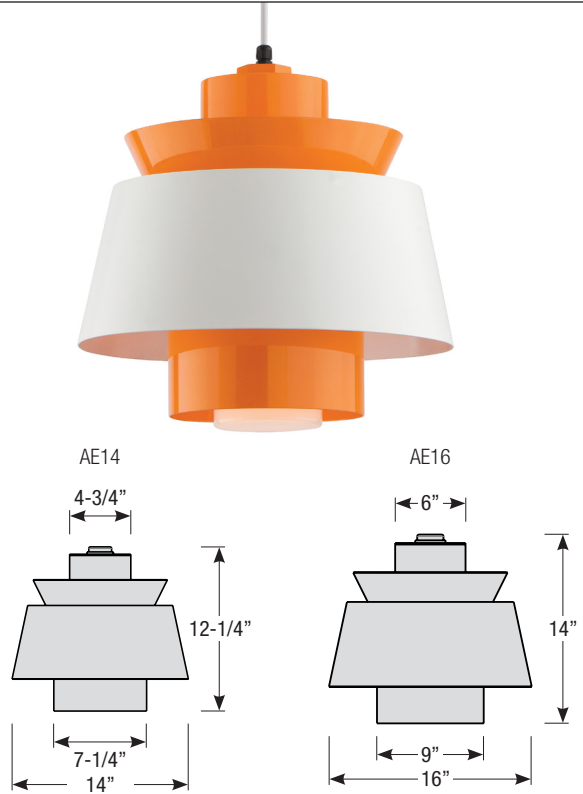

AERO

Multi Shade Fixture Two-Toned Outer and Inner Shade

Catalog #:

Project:

Type:

Date:

Notes:

Electrical

- 120V input (277V available in arm and post option only)
- Integrated power supply allows the fixture to be connected directly into line voltage
- Pre-wired and ready for install
- Dimmable with Incandescent/Triac dimmers

Mounting

- 1/2" or 3/4" IP for arms. Flush mount, stems and post available only in 1/2"
- 9' Pendant cord available in black or white cord (includes 5" canopy with the same finish as the shade)

Finishes

- Two-toned outer and inner shade
- Available in 21 standard and 2 specialty finishes with optional coastal coating to protect finish in coastal environments (add "-C" to the finish)
- Consult factory for custom finish options

Listing

UL listed to US and Canadian standards for wet locations

Aero Order Matrix (Example: RA10LED1227GA-2)

Diameter	LED Light Engine	Inner Shade Finish	Outer Shade Finish	Coastal Coating Option	Mounting Type
AE14 (14") AE16 (16")	LED1227^{1,2} (12W LED / 2700K / 90 CRI / 844lm)	ABL (Aegean Blue)	ABL Aegean Blue	(blank) (No coating)	-2 (1/2" IP)
	LED1230^{1,2} (12W LED / 3000K / 90 CRI / 861lm)	BB (Burnished Bronze)	BB (Burnished Bronze)	-C (Coating)	-3 (3/4" IP)
	LED1235^{1,2} (12W LED / 3500K / 90 CRI / 872lm)	BK (Gloss Black)	BK (Gloss Black)		-B (Black Cord Pendant)
	LED1240^{1,2} (12W LED / 4000K / 90 CRI / 889lm)	BLU (Blue)	BLU (Blue)		-W (White Cord Pendant)
	LED1827^{1,2} (18W LED / 2700K / 90 CRI / 1265lm)	DVG (Dove Gray)	DVG (Dove Gray)		-F (Flush Mount)
	LED1830^{1,2} (18W LED / 3000K / 90 CRI / 1288lm)	FLG (Flannel Gray)	FLG (Flannel Gray)		
	LED1835^{1,2} (18W LED / 3500K / 90 CRI / 1311lm)	GA (Galvanized)	GA (Galvanized)		
	LED1840^{1,2} (18W LED / 4000K / 90 CRI / 1334lm)	LG (Lime Green)	LG (Lime Green)		
		MB (Matte Black)	MB (Matte Black)		
		MBL (Midnight Blue)	MBL (Midnight Blue)		
	PNA (Painted Natural Aluminum)	PNA (Painted Natural Aluminum)			
	PNC (Painted Natural Copper)	PNC (Painted Natural Copper)			
	RD (Red)	RD (Red)			
	SGR (Sage Green)	SGR (Sage Green)			
	SGW (Semi Gloss White)	SGW (Semi Gloss White)			
	SND (Sand)	SND (Sand)			
	SS (Satin Silver)	SS (Satin Silver)			
	TBZ (Textured Bronze)	TBZ (Textured Bronze)			
	TGP (Textured Graphite)	TGP (Textured Graphite)			
	TNG (Tangerine)	TNG (Tangerine)			
	TTL (Tahitian Teal)	TTL (Tahitian Teal)			
	WT (Gloss White)	WT (Gloss White)			
	YEL (Yellow)	YEL (Yellow)			

1. Lamps must be specified, and are not included in shade cost
2. Lumen are raw LED value

KEY: Standard Finishes

ABL (Aegean Blue)	LG (Lime Green)	SGR (Sage Green)
BB (Burnished Bronze)	MB (Matte Black)	SGW (Semi Gloss White)
BK (Gloss Black)	MBL (Midnight Blue)	SND (Sand)
BLU (Blue)	PNA (Painted Natural Aluminum)	SS (Satin Silver)
DVG (Dove Gray)	PNC (Painted Natural Copper)	TBZ (Textured Bronze)
FLG (Flannel Gray)	RD (Red)	TGP (Textured Graphite)

Specialty Finishes

TNG (Tangerine)	GA (Galvanized)
TTL (Tahitian Teal)	
WT (Gloss White)	
YEL (Yellow)	

Spec-00020 Revised 08/11/2020

14508 Nelson Ave. City of Industry, CA 91744 • tel: 626.336.4511 • fax: 626.330.4266 • www.TroyRLM.com
©2020 Troy-RLM Lighting, A Division of Troy-CSL Lighting, Inc. All rights reserved. Subject to change without notice.