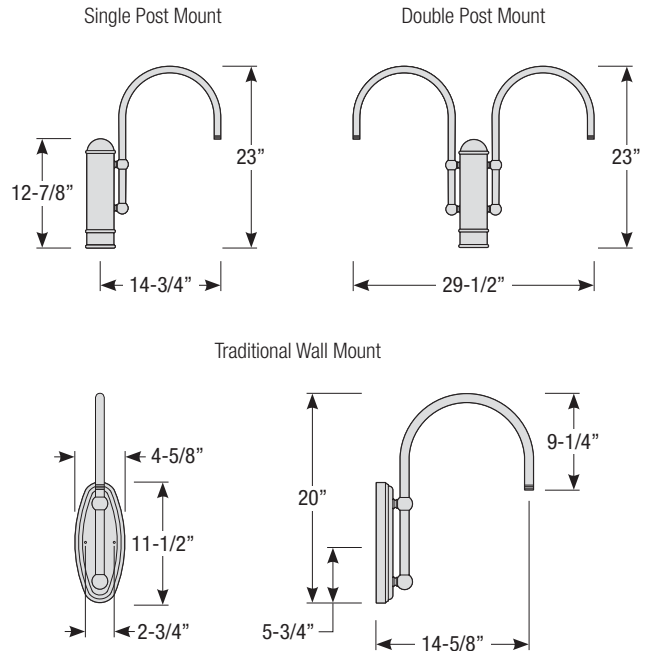

3. Post mount only

Post Type Order Matrix (Example: P8683-96TNG)

Post Type	Finish
PM4946 (Cast Aluminum Post)	ABL (Aegean Blue)
P8683-96 (Cast Aluminum Base w/ 96" Aluminum Post)	BB (Burnished Bronze)
P8683-120 (Cast Aluminum Base w/ 120" Aluminum Post)	BK (Gloss Black)
P8684-96 (96" Straight Aluminum Post)	BLU (Blue)
P8684-120 (120" Straight Aluminum Post)	DVG (Dove Gray)
PM8685 (Cast Aluminum Pier Mount - must be used with straight aluminum post, P8684)	FLG (Flannel Gray)
	GA (Galvanized)
	LG (Lime Green)
	MB (Matte Black)
	MBL (Midnight Blue)
	PNA (Painted Natural Aluminum)
	PNC (Painted Natural Copper)
	RD (Red)
	SGR (Sage Green)
	SGW (Semi Gloss White)
	SND (Sand)
	SS (Satin Silver)
	TBZ (Textured Bronze)
	TGP (Textured Graphite)
	TNG (Tangerine)
	TTL (Tahitian Teal)
	WT (Gloss White)
	YEL (Yellow)

Standard Finishes

	ABL (Aegean Blue)		RD (Red)
	BB (Burnished Bronze)		SGR (Sage Green)
	BK (Gloss Black)		SGW (Semi Gloss White)
	BLU (Blue)		SND (Sand)
	DVG (Dove Gray)		SS (Satin Silver)
	FLG (Flannel Gray)		TBZ (Textured Bronze)
	LG (Lime Green)		TGP (Textured Graphite)
	MB (Matte Black)		TNG (Tangerine)
	MBL (Midnight Blue)		TTL (Tahitian Teal)
	PNA (Painted Natural Aluminum)		WT (Gloss White)
	PNC (Painted Natural Copper)		YEL (Yellow)

Specialty Finishes

	GA (Galvanized)

Spec-00020 Revised 08/11/2020

14508 Nelson Ave. City of Industry, CA 91744 • tel: 626.336.4511 • fax: 626.330.4266 • www.TroyRLM.com
©2020 Troy-RLM Lighting, A Division of Troy-CSL Lighting, Inc. All rights reserved. Subject to change without notice.