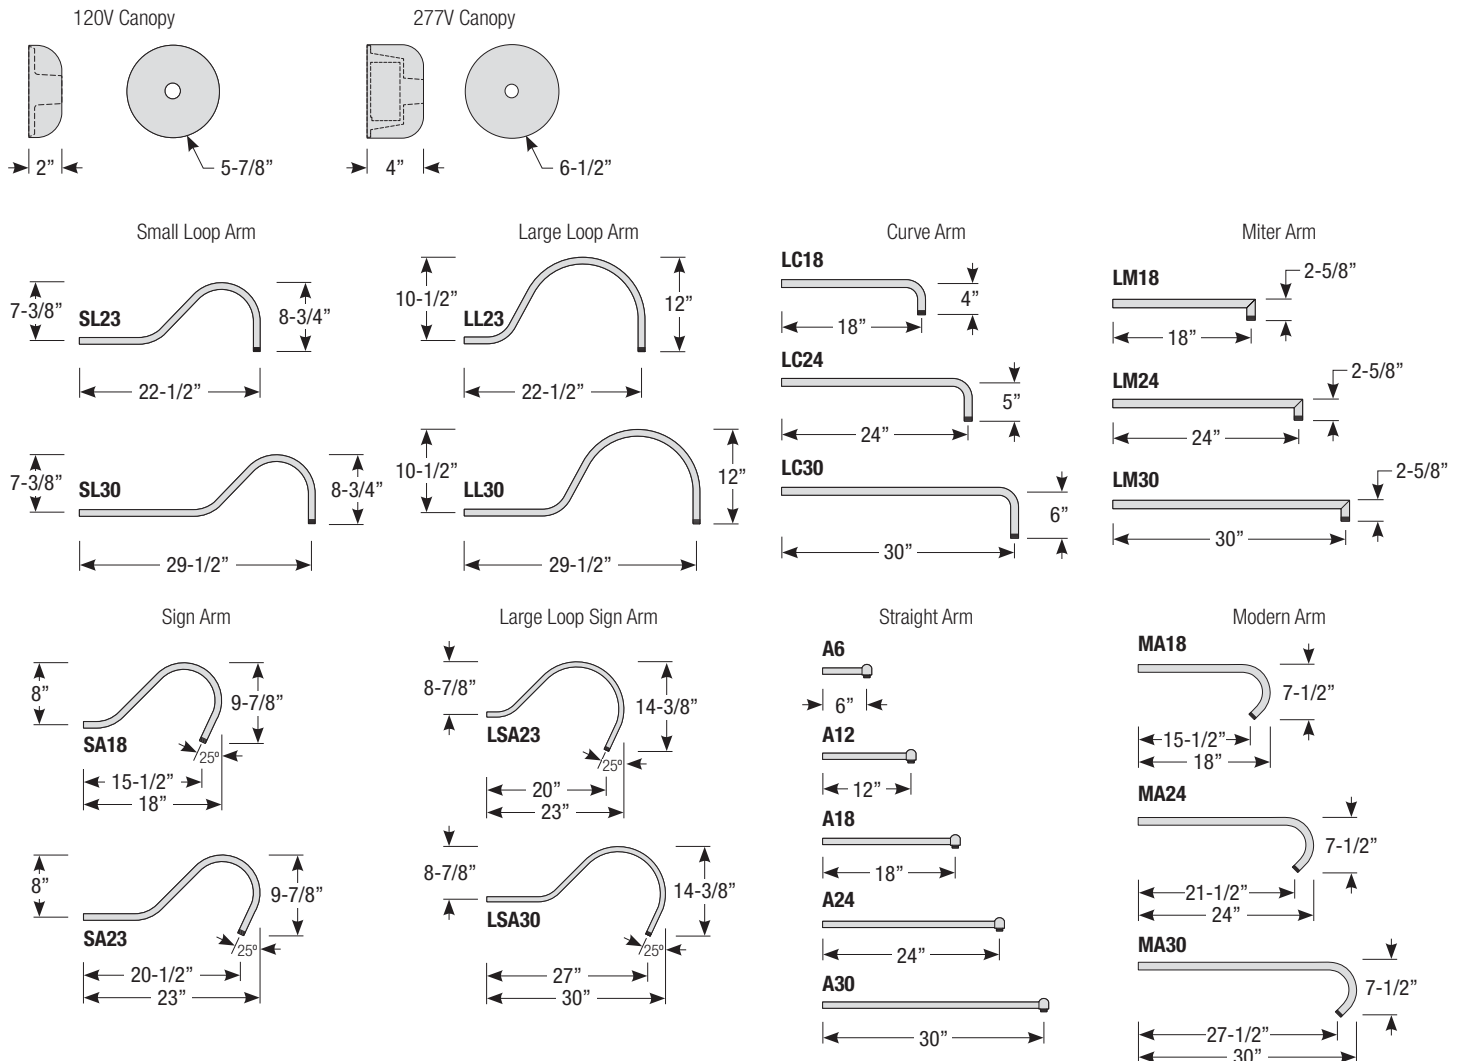

Standard Finishes

	ABL (Aegean Blue)		RD (Red)
	BB (Burnished Bronze)		SGR (Sage Green)
	BK (Gloss Black)		SGW (Semi Gloss White)
	BLU (Blue)		SND (Sand)
	DVG (Dove Gray)		SS (Satin Silver)
	FLG (Flannel Gray)		TBZ (Textured Bronze)
	LG (Lime Green)		TGP (Textured Graphite)
	MB (Matte Black)		TNG (Tangerine)
	MBL (Midnight Blue)		TTL (Tahitian Teal)
	PNA (Painted Natural Aluminum)		WT (Gloss White)
	PNC (Painted Natural Copper)		YEL (Yellow)

Specialty Finishes

	GA (Galvanized)

Note: All arm mounts include canopy

Spec-00020 Revised 08/11/2020

14508 Nelson Ave. City of Industry, CA 91744 • tel: 626.336.4511 • fax: 626.330.4266 • www.TroyRLM.com
©2020 Troy-RLM Lighting, A Division of Troy-CSL Lighting, Inc. All rights reserved. Subject to change without notice.